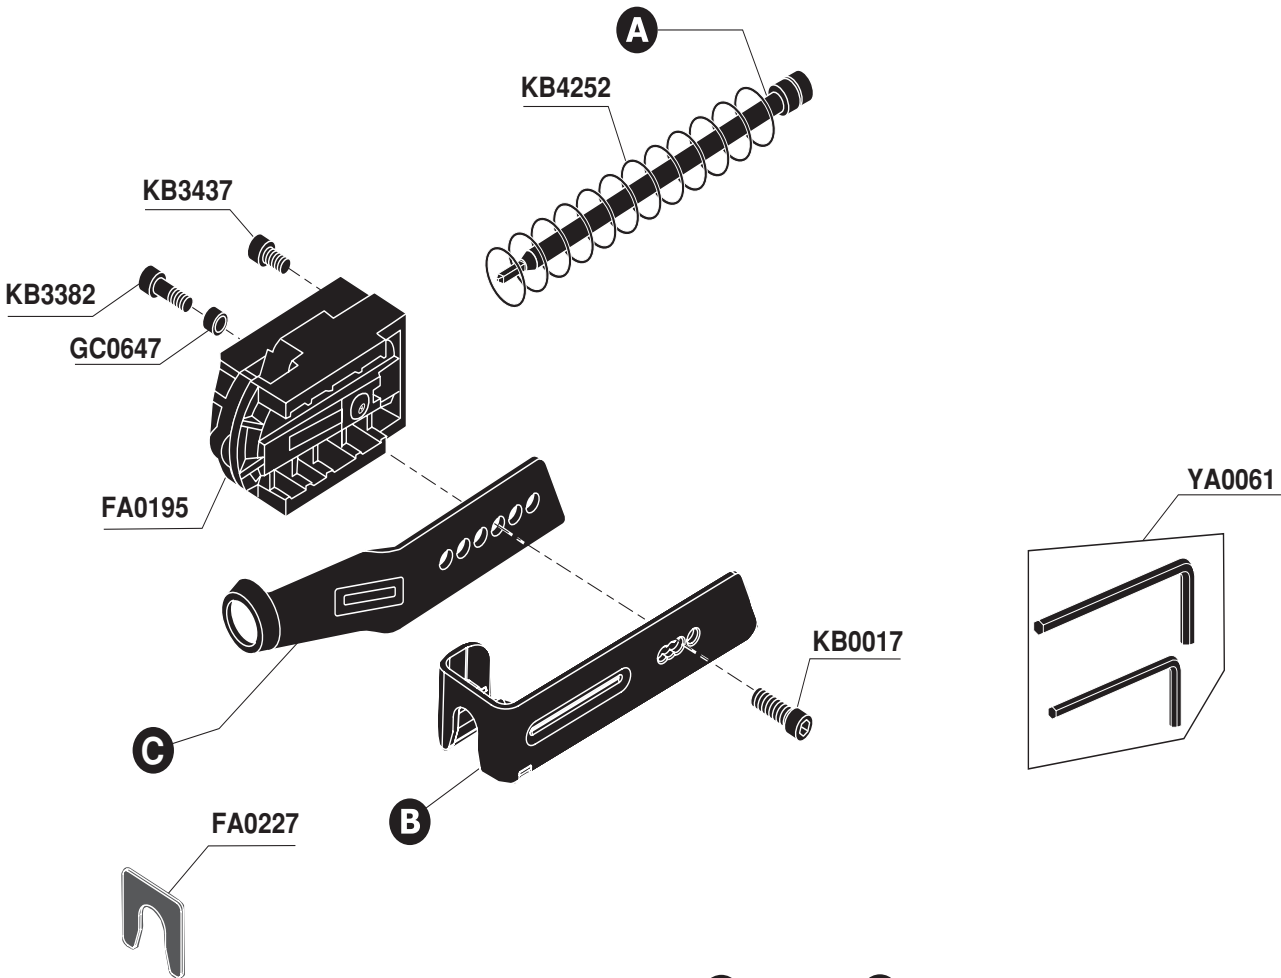

Bits		A
Phillips Driver	EA0122	
Square	EA0123	

Nosepiece		B	C	D
Model		Wood (Square)	Drywall (Phillips)	
1R0001N	DS200-AC US	FA0211	FA0198	VB0045
1R2001N	DS200-AC EURO	FA0218	FA0205	VB0046
1R3001N	DS200-AC AU	FA0218	FA0205	VB0047
1R7001N	DS200-AC UK	FA0218	FA0205	VB0049
1R7002N	DS200-AC UK	FA0218	FA0205	VB0053