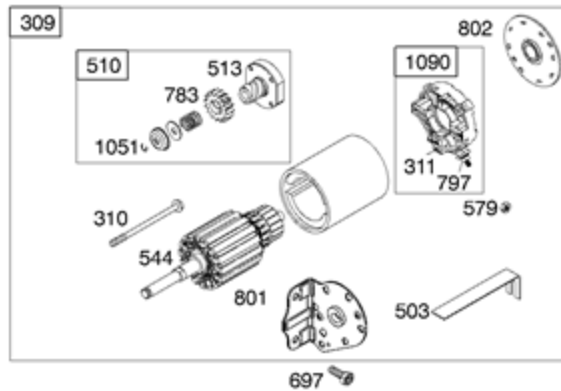

Ref #	Part #	Description	Context Note	Foot Note
23	690615	Flywheel	(Rewind Start)	
23A	XXXXXX	Flywheel	(Electric Start)	
24	222698S	Key-Flywheel		
73	691754	Screen-Rotating	Used Before Code Date 99030100	
74	691627	Screw	(Rotating Screen)	
75	690582	Washer	(Flywheel)	
165	693148	Nut	(Ring Gear)	
309	693054	Motor-Starter		
309A		Motor-Starter	(For Replacement Starter Motor, Order Reference 309)	
310	690323	Screw	(Starter Motor)	
311	497608	Brush Set		
311A	395538	Brush Set	(3 5/8" Housing Length)	
332	693899	Nut	(Flywheel) Used After Code Date 99022800	
333	398811	Armature-Magneto		
334	691061	Screw	(Magneto Armature)	
356F	398808	Wire-Stop	(Magneto Armature)	
363	19203	Puller-Flywheel		
403	690288	Washer	(End Cap)	
503	691532	Strap-Starter		
510	696541	Drive-Starter		
510A	696540	Drive-Starter		
513	692024	Clutch-Drive		
544	692034	Armature-Starter		
544A	390837	Armature-Starter	(3 5/8" Housing Length)	
579	691029	Nut	(Starter Cable)	
579A	691626	Nut	(Starter Cable)	
695	693109	Screw	(Ring Gear)	
697	690372	Screw	(Drive Cap)	
697B	691058	Screw	(Drive Cap)	
726	696537	Gear-Ring	(Includes Mounting Hardware)	
783	695708	Gear-Pinion		
797	693167	Nut	(Brush Retainer)	
801	691283	Cap-Drive		
802	691286	Cap-End		
802A	395537	Cap-End	(3 5/8" Housing Length)	
803B	398159	Housing-Starter	(3 5/8" Housing Length)	
851	493880S	Terminal-Spark Plug