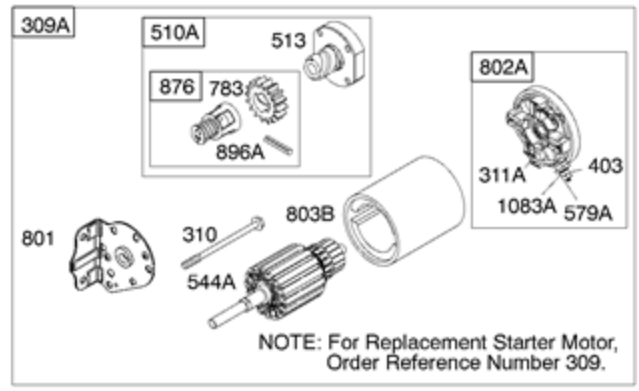

Ref #	Part #	Description	Context Note	Foot Note
23	690615	Flywheel	(Rewind Start)	
23A	XXXXXX	Flywheel	(Electric Start)	
24	222698S	Key-Flywheel		
73	691754	Screen-Rotating	Used Before Code Date 99030100	
74	691627	Screw	(Rotating Screen)	
75	690582	Washer	(Flywheel)	
165	693148	Nut	(Ring Gear)	
309	693054	Motor-Starter		
309A		Motor-Starter	(For Replacement Starter Motor, Order Reference 309)	
310	690323	Screw	(Starter Motor)	
311	497608	Brush Set		
311A	395538	Brush Set	(3 5/8" Housing Length)	
332	693899	Nut	(Flywheel) Used After Code Date 99022800	
333	398811	Armature-Magneto		
334	691061	Screw	(Magneto Armature)	
356F	398808	Wire-Stop	(Magneto Armature)	
363	19203	Puller-Flywheel		
403	690288	Washer	(End Cap)	
503	691532	Strap-Starter		
510	696541	Drive-Starter		
510A	696540	Drive-Starter		
513	692024	Clutch-Drive		
544	692034	Armature-Starter		
544A	390837	Armature-Starter	(3 5/8" Housing Length)	
579	691029	Nut	(Starter Cable)	
579A	691626	Nut	(Starter Cable)	
695	693109	Screw	(Ring Gear)	
697	690372	Screw	(Drive Cap)	
697B	691058	Screw	(Drive Cap)	
726	696537	Gear-Ring	(Includes Mounting Hardware)	
783	695708	Gear-Pinion		
797	693167	Nut	(Brush Retainer)	
801	691283	Cap-Drive		
802	691286	Cap-End		
802A	395537	Cap-End	(3 5/8" Housing Length)	
803B	398159	Housing-Starter	(3 5/8" Housing Length)	
851	493880S	Terminal-Spark Plug