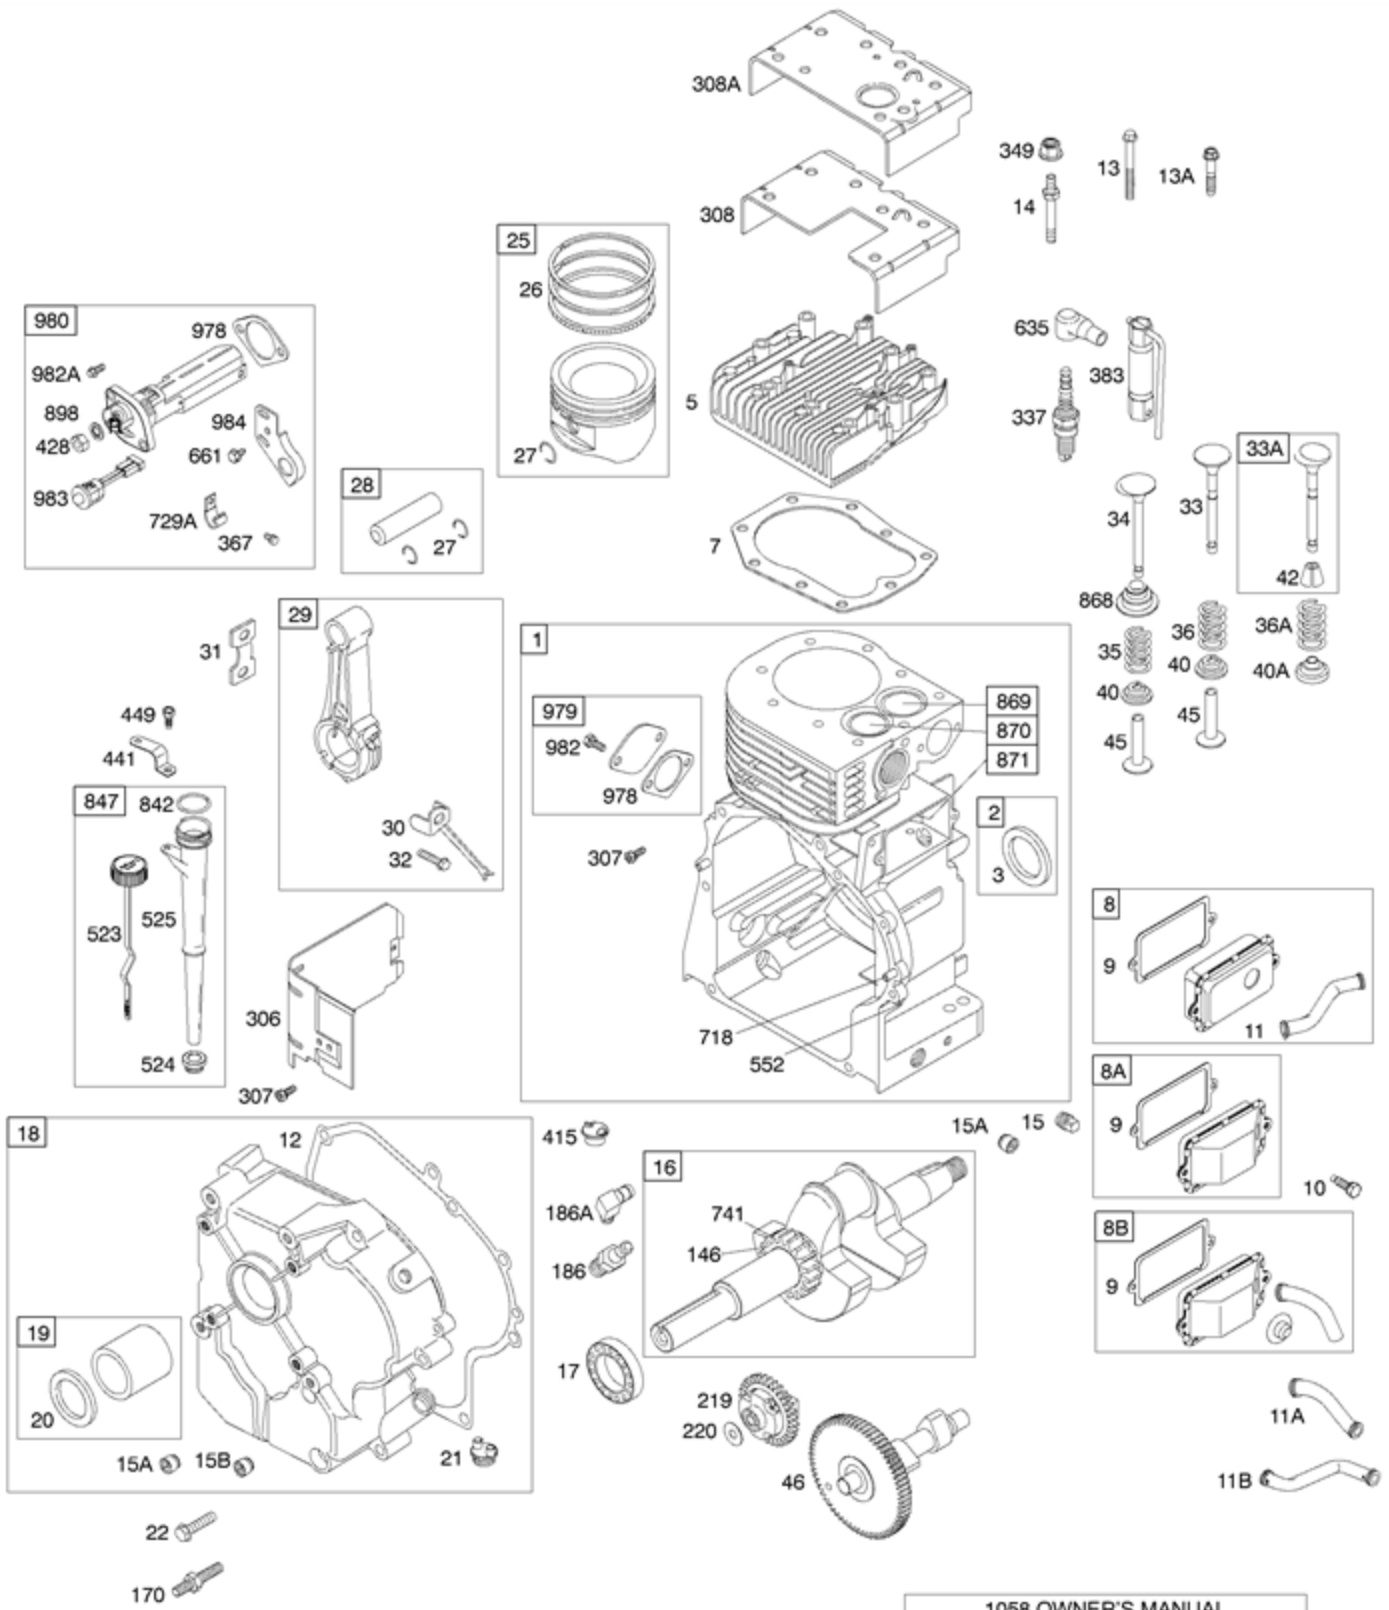

Ref #	Part #	Description	Context Note	Foot Note
1	495631	Cylinder Assembly		
2	698340	Kit-Bushing/Seal	(Magneto Side)	
3	391086S	Seal-Oil	(Magneto Side)	
5	691159	Head-Cylinder		
7	272163S	Gasket-Cylinder Head		
8	498038	Breather Assembly	Used After Code Date 95040200	
8A	495736	Breather Assembly	Used After Code Date 95010100 Used Before Code Date 95040300	
8B	497710	Breather Assembly	Used Before Code Date 95010200	
9	27803S	Gasket-Breather		
10	691666	Screw	(Breather Assembly)	
11	691907	Tube-Breather	Used After Code Date 95040200	
11A	691899	Tube-Breather	Used After Code Date 95010100 Used Before Code Date 95040300	
11B	281426	Tube-Breather	Used Before Code Date 95010200	
12	27876	Gasket-Crankcase	(.005" Thick)	
12	27877	Gasket-Crankcase	(.009" Thick)	
12	692221	Gasket-Crankcase	(.015" Thick)	
13	691651	Screw	(Cylinder Head) (3 9/16" Long)	
13A	690904	Screw	(Cylinder Head) (3" Long)	
14	691690	Stud	(Cylinder Head) (3 1/4" Long)	
15B	690343	Plug-Oil Drain	(7/32" Hex Socket)	
16	495790	Crankshaft	Used After Code Date 95041600	
17	691069	Bearing-Ball		
18	496984	Cover-Crankcase		
19	295964	Kit-Bushing/Seal	(PTO Side)	
20	391086S	Seal-Oil	(PTO Side)	
21	281658S	Cap-Oil Fill		
22	693972	Screw	(Crankcase Cover/Sump)	
25	499907	Piston Assembly	(Standard)	
25	499909	Piston Assembly	(.020" Oversize)	
26	299743	Ring Set-STD	(Standard)(Chrome)	
26	499921	Ring Set-STD	(Standard)	
26	690019	Ring Set-STD	(.020" Oversize)	
26	690020	Ring Set-STD	(.030" Oversize)	
27	690975	Lock-Piston Pin		
28	499302	Pin-Piston	(Standard)	
28	499303	Pin-Piston	(.005" Oversize)	
29	390401	Rod-Connecting	(Standard)