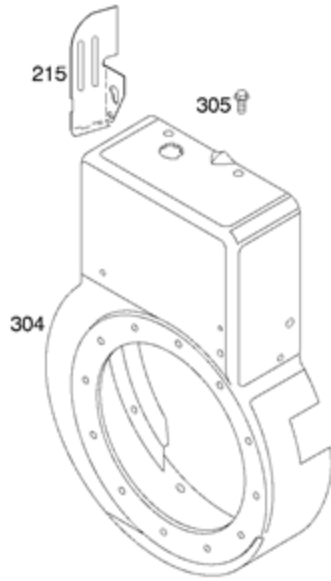

DC ONLY	
SEE FLYWHEEL ASSEMBLY	
474	
877	
1059	
578A	

NOTE: ALL OLD STYLE STATORS USE REFERENCE NUMBER 1119 MOUNTING SCREW

<b>Ref #</b>	<b>Part #</b>	<b>Description</b>	<b>Context Note</b>	<b>Foot Note</b>
3	391086S	Seal-Oil	(Magneto Side)	
7	272163S	Gasket-Cylinder Head		
9	27803S	Gasket-Breather		
12	27877	Gasket-Crankcase	(.009" Thick)	
12	27876	Gasket-Crankcase	(.005" Thick)	
12	692221	Gasket-Crankcase	(.015" Thick)	
20	391086S	Seal-Oil	(PTO Side)	
51A	691885	Gasket-Intake	(Manifold To Engine)	
163	692277	Gasket-Air Cleaner		
356B	398838	Wire-Stop		
358	497070	Gasket Set-Engine		
474	696578	Alternator	(DC Only)	
524	281370S	Seal-Dipstick Tube		
578A	692306	Wire Assembly	(Alternator)	
729	690603	Clip-Wire		
842	691870	Seal-O Ring	(Dipstick Tube)	
877	393814	Wire/Connector-Alternator	(DC Only)	
883	692237	Gasket-Exhaust		
895	692309	Switch-Rotary		
978	273326S	Gasket-Oil Gard		
1054	280275	Tie-Cable		
1059	698516	Kit-Screw/Washer		
1095	498534	Gasket Set-Valve		
1119	691183	Screw	(Alternator)	

<b>Ref #</b>	<b>Part #</b>	<b>Description</b>	<b>Context Note</b>	<b>Foot Note</b>
634	690802	Spring/Seal Assembly		
950	691657	Screw-Float Bowl		
975	495933	Bowl-Float		
977	497069	Gasket Set-Carburetor		
987	691326	Seal-Throttle Shaft		
1091	691333	Cap-Limiter		