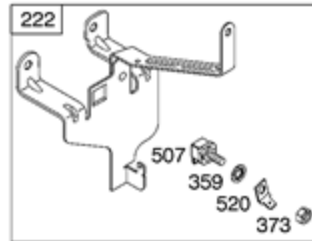

<b>Ref #</b>	<b>Part #</b>	<b>Description</b>	<b>Context Note</b>	<b>Foot Note</b>
634	690802	Spring/Seal Assembly		
950	691657	Screw-Float Bowl		
975	495933	Bowl-Float		
977	497069	Gasket Set-Carburetor		
987	691326	Seal-Throttle Shaft		
1091	691333	Cap-Limiter		

674A

188

240

188

<b>Ref #</b>	<b>Part #</b>	<b>Description</b>	<b>Context Note</b>	<b>Foot Note</b>
98A	493280	Kit-Idle Speed	(Control Bracket)	
182	495664	Bracket-Fuel Tank		
182C	695451	Bracket-Fuel Tank		
182D	694592	Bracket-Fuel Tank		
187	296004	Line-Fuel	(Cut To Required Length)	
187A	497029	Line-Fuel	(Molded)	
188	691693	Screw	(Control Bracket)	
209	692136	Spring-Governor	(Yellow)	
209A	260723	Spring-Governor	Used Before Code Date 94090100	
212	691853	Link-Throttle	(Linkage Lever To Throttle Shaft)	
212A	691854	Link-Throttle	(Governor Control Lever To Linkage Lever)	
212B	262970	Link-Throttle	(Governor Control Lever To Linkage Lever)	
222	694182	Bracket-Control	Used After Code Date 98120600	
227	692143	Lever-Governor Control		
227A	496253	Lever-Governor Control		
232	691848	Spring-Governor Link		
232A	691846	Spring-Governor Link		
240	298090S	Filter-Fuel	(Red)	
265	691024	Clamp-Casing		
267	690804	Screw	(Casing Clamp)	
268	691025	Casing-Control Wire	(Cut To Required Length)	
269	691026	Wire-Control	(Cut To Required Length)	
270	691027	Nut	(Control Wire Casing)	
271	691028	Lever-Control		
356A	691408	Wire-Stop		
359	691077	Washer	(Ground Terminal)	
360	691105	Nut	(Fuel Tank Bracket)	
373	691612	Nut	(Ground Terminal)	
385	691673	Screw	(Fuel Pump)	
387	692026	Pump-Fuel		
404	691691	Washer	(Governor Crank)	
453	691131	Screw	(Electromagnetic Bracket)	
464	691898	Seal-O Ring	(Fuel Shut-off Valve)	
489	691776	Screw	(Linkage Lever)	
505	691251	Nut	(Governor Control Lever)	
507	691972	Insulator		
520	691084	Terminal-Ground		
562	691119	Bolt	(Governor Control Lever)	
601	95162S	Clamp-Hose		