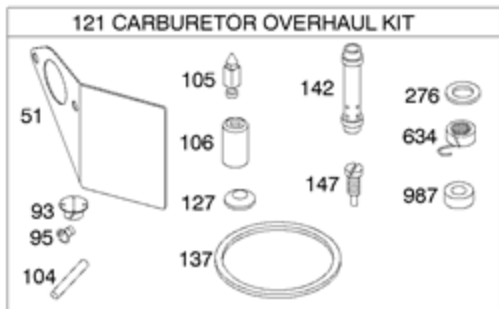

Ref #	Part #	Description	Context Note	Foot Note
50	691157	Manifold-Intake		
51	691886	Gasket-Intake	(Manifold To Carburetor)	
51A	691885	Gasket-Intake	(Manifold To Engine)	
53	691672	Stud	(Carburetor)	
54	93208	Screw	(Intake Manifold)	
93	690602	Bushing-Throttle Shaft		
94	494383	Kit-Idle Mixture	(LMT 102, 113, 114, 116)	
94	496589	Kit-Idle Mixture	(LMT 172)	
94B	498836	Kit-Idle Mixture	(LMT 141)	
95	691636	Screw	(Throttle Valve)	
98	495800	Kit-Idle Speed	(Carburetor)	
104	690525	Pin-Float Hinge		
105	691782	Valve-Float Needle		
106	690577	Seat-Inlet		
108	690467	Valve-Choke		
121	497849	Kit-Carburetor Overhaul	Used After Code Date 94062300	
121	497166	Kit-Carburetor Overhaul	Used Before Code Date 94062400	
125	694526	Carburetor		
127	694524	Plug-Welch		
130	691750	Valve-Throttle		
131	497846	Kit-Throttle Shaft		
131A	497159	Kit-Throttle Shaft	Used Before Code Date 94090100	
133	494381	Float-Carburetor		
137	281165S	Gasket-Float Bowl		
141	497160	Kit-Choke Shaft		
142	690125	Nozzle-Carburetor	(Standard) (LMT 203)	
142	691477	Nozzle-Carburetor	(Standard) (LMT 172)	
142	497196	Nozzle-Carburetor	(Standard) (LMT 69, 103)	
142	497198	Nozzle-Carburetor	(Standard) (LMT 102)	
142	497564	Nozzle-Carburetor	(Standard) (LMT 113, 114, 116)	
142	498716	Nozzle-Carburetor	(Standard) (LMT 141)	
143	499032	Nozzle-Carburetor	(High Altitude) (LMT 141, 172)	
143	690126	Nozzle-Carburetor	(High Altitude) (LMT 203)	
143	497198	Nozzle-Carburetor	(High Altitude) (LMT 102)	
143	497848	Nozzle-Carburetor	(High Altitude) (LMT 113, 114, 116)	
147	497472	Jet-Pilot	(LMT 102, 113, 114, 116)	
185	690958	Nut	(Air Cleaner Base)	
186B	692317	Connector-Hose	(Carburetor)	
276	692255	Washer-Sealing