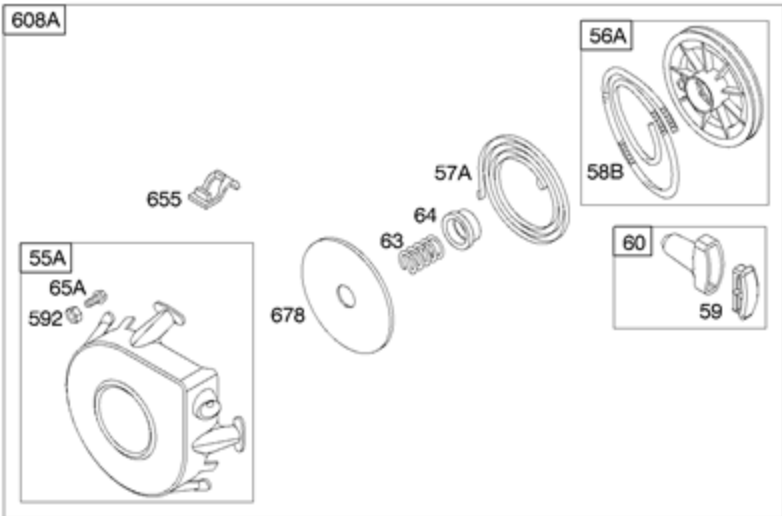

1036 EMISSION LABEL

1019 LABEL KIT