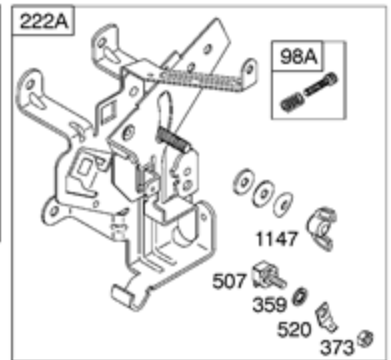

<b>Ref #</b>	<b>Part #</b>	<b>Description</b>	<b>Context Note</b>	<b>Foot Note</b>
634	690802	Spring/Seal Assembly		
950	691657	Screw-Float Bowl		
975	495933	Bowl-Float		
977	497069	Gasket Set-Carburetor		
987	691326	Seal-Throttle Shaft		
1091	691333	Cap-Limiter		

674A

188

240

188

<b>Ref #</b>	<b>Part #</b>	<b>Description</b>	<b>Context Note</b>	<b>Foot Note</b>
98A	493280	Kit-Idle Speed	(Control Bracket)	
182	495664	Bracket-Fuel Tank		
182C	695451	Bracket-Fuel Tank		
182D	694592	Bracket-Fuel Tank		
187	296004	Line-Fuel	(Cut To Required Length)	
187A	497029	Line-Fuel	(Molded)	
188	691693	Screw	(Control Bracket)	
209	692136	Spring-Governor	(Yellow)	
209A	260723	Spring-Governor	Used Before Code Date 94090100	
212	691853	Link-Throttle	(Linkage Lever To Throttle Shaft)	
212A	691854	Link-Throttle	(Governor Control Lever To Linkage Lever)	
212B	262970	Link-Throttle	(Governor Control Lever To Linkage Lever)	
222	694182	Bracket-Control	Used After Code Date 98120600	
227	692143	Lever-Governor Control		
227A	496253	Lever-Governor Control		
232	691848	Spring-Governor Link		
232A	691846	Spring-Governor Link		
240	298090S	Filter-Fuel	(Red)	
265	691024	Clamp-Casing		
267	690804	Screw	(Casing Clamp)	
268	691025	Casing-Control Wire	(Cut To Required Length)	
269	691026	Wire-Control	(Cut To Required Length)	
270	691027	Nut	(Control Wire Casing)	
271	691028	Lever-Control		
356A	691408	Wire-Stop		
359	691077	Washer	(Ground Terminal)	
360	691105	Nut	(Fuel Tank Bracket)	
373	691612	Nut	(Ground Terminal)	
385	691673	Screw	(Fuel Pump)	
387	692026	Pump-Fuel		
404	691691	Washer	(Governor Crank)	
453	691131	Screw	(Electromagnetic Bracket)	
464	691898	Seal-O Ring	(Fuel Shut-off Valve)	
489	691776	Screw	(Linkage Lever)	
505	691251	Nut	(Governor Control Lever)	
507	691972	Insulator		
520	691084	Terminal-Ground		
562	691119	Bolt	(Governor Control Lever)	
601	95162S	Clamp-Hose		