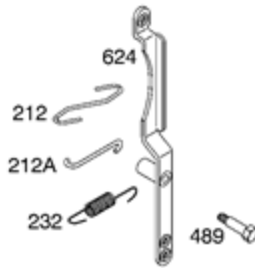

<b>Ref #</b>	<b>Part #</b>	<b>Description</b>	<b>Context Note</b>	<b>Foot Note</b>
634	690802	Spring/Seal Assembly		
950	691657	Screw-Float Bowl		
975	495933	Bowl-Float		
977	497069	Gasket Set-Carburetor		
987	691326	Seal-Throttle Shaft		
1091	691333	Cap-Limiter		

674A

188

240

188

<b>Ref #</b>	<b>Part #</b>	<b>Description</b>	<b>Context Note</b>	<b>Foot Note</b>
98A	493280	Kit-Idle Speed	(Control Bracket)	
182	495664	Bracket-Fuel Tank		
182C	695451	Bracket-Fuel Tank		
182D	694592	Bracket-Fuel Tank		
187	296004	Line-Fuel	(Cut To Required Length)	
187A	497029	Line-Fuel	(Molded)	
188	691693	Screw	(Control Bracket)	
209	692136	Spring-Governor	(Yellow)	
209A	260723	Spring-Governor	Used Before Code Date 94090100	
212	691853	Link-Throttle	(Linkage Lever To Throttle Shaft)	
212A	691854	Link-Throttle	(Governor Control Lever To Linkage Lever)	
212B	262970	Link-Throttle	(Governor Control Lever To Linkage Lever)	
222	694182	Bracket-Control	Used After Code Date 98120600	
227	692143	Lever-Governor Control		
227A	496253	Lever-Governor Control		
232	691848	Spring-Governor Link		
232A	691846	Spring-Governor Link		
240	298090S	Filter-Fuel	(Red)	
265	691024	Clamp-Casing		
267	690804	Screw	(Casing Clamp)	
268	691025	Casing-Control Wire	(Cut To Required Length)	
269	691026	Wire-Control	(Cut To Required Length)	
270	691027	Nut	(Control Wire Casing)	
271	691028	Lever-Control		
356A	691408	Wire-Stop		
359	691077	Washer	(Ground Terminal)	
360	691105	Nut	(Fuel Tank Bracket)	
373	691612	Nut	(Ground Terminal)	
385	691673	Screw	(Fuel Pump)	
387	692026	Pump-Fuel		
404	691691	Washer	(Governor Crank)	
453	691131	Screw	(Electromagnetic Bracket)	
464	691898	Seal-O Ring	(Fuel Shut-off Valve)	
489	691776	Screw	(Linkage Lever)	
505	691251	Nut	(Governor Control Lever)	
507	691972	Insulator		
520	691084	Terminal-Ground		
562	691119	Bolt	(Governor Control Lever)	
601	95162S	Clamp-Hose		