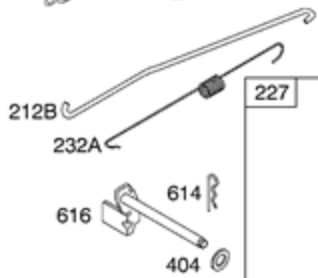

<b>Ref #</b>	<b>Part #</b>	<b>Description</b>	<b>Context Note</b>	<b>Foot Note</b>
634	690802	Spring/Seal Assembly		
950	691657	Screw-Float Bowl		
975	495933	Bowl-Float		
977	497069	Gasket Set-Carburetor		
987	691326	Seal-Throttle Shaft		
1091	691333	Cap-Limiter		

674A

188

240

188

<b>Ref #</b>	<b>Part #</b>	<b>Description</b>	<b>Context Note</b>	<b>Foot Note</b>
98A	493280	Kit-Idle Speed	(Control Bracket)	
182	495664	Bracket-Fuel Tank		
182C	695451	Bracket-Fuel Tank		
182D	694592	Bracket-Fuel Tank		
187	296004	Line-Fuel	(Cut To Required Length)	
187A	497029	Line-Fuel	(Molded)	
188	691693	Screw	(Control Bracket)	
209	692136	Spring-Governor	(Yellow)	
209A	260723	Spring-Governor	Used Before Code Date 94090100	
212	691853	Link-Throttle	(Linkage Lever To Throttle Shaft)	
212A	691854	Link-Throttle	(Governor Control Lever To Linkage Lever)	
212B	262970	Link-Throttle	(Governor Control Lever To Linkage Lever)	
222	694182	Bracket-Control	Used After Code Date 98120600	
227	692143	Lever-Governor Control		
227A	496253	Lever-Governor Control		
232	691848	Spring-Governor Link		
232A	691846	Spring-Governor Link		
240	298090S	Filter-Fuel	(Red)	
265	691024	Clamp-Casing		
267	690804	Screw	(Casing Clamp)	
268	691025	Casing-Control Wire	(Cut To Required Length)	
269	691026	Wire-Control	(Cut To Required Length)	
270	691027	Nut	(Control Wire Casing)	
271	691028	Lever-Control		
356A	691408	Wire-Stop		
359	691077	Washer	(Ground Terminal)	
360	691105	Nut	(Fuel Tank Bracket)	
373	691612	Nut	(Ground Terminal)	
385	691673	Screw	(Fuel Pump)	
387	692026	Pump-Fuel		
404	691691	Washer	(Governor Crank)	
453	691131	Screw	(Electromagnetic Bracket)	
464	691898	Seal-O Ring	(Fuel Shut-off Valve)	
489	691776	Screw	(Linkage Lever)	
505	691251	Nut	(Governor Control Lever)	
507	691972	Insulator		
520	691084	Terminal-Ground		
562	691119	Bolt	(Governor Control Lever)	
601	95162S	Clamp-Hose		