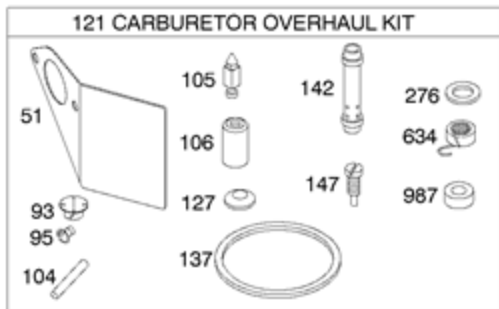

Ref #	Part #	Description	Context Note	Foot Note
50	691157	Manifold-Intake		
51	691886	Gasket-Intake	(Manifold To Carburetor)	
51A	691885	Gasket-Intake	(Manifold To Engine)	
53	691672	Stud	(Carburetor)	
54	93208	Screw	(Intake Manifold)	
93	690602	Bushing-Throttle Shaft		
94	494383	Kit-Idle Mixture	(LMT 102, 113, 114, 116)	
94	496589	Kit-Idle Mixture	(LMT 172)	
94B	498836	Kit-Idle Mixture	(LMT 141)	
95	691636	Screw	(Throttle Valve)	
98	495800	Kit-Idle Speed	(Carburetor)	
104	690525	Pin-Float Hinge		
105	691782	Valve-Float Needle		
106	691780	Seat-Inlet		
108	690467	Valve-Choke		
121	497166	Kit-Carburetor Overhaul	Used Before Code Date 94062400	
121	497849	Kit-Carburetor Overhaul	Used After Code Date 94062300	
125	497164	Carburetor	(LMT 102, 113, 114) Used Before Code Date 94090100	
125	499029	Carburetor	(LMT 116, 141, 172) Used After Code Date 94090200 Used Before Code Date 97081100	
127	694524	Plug-Welch		
130	691750	Valve-Throttle		
131	497846	Kit-Throttle Shaft		
131A	497159	Kit-Throttle Shaft	Used Before Code Date 94090100	
133	494381	Float-Carburetor		
137	281165S	Gasket-Float Bowl		
141	497160	Kit-Choke Shaft		
142	690125	Nozzle-Carburetor	(Standard) (LMT 203)	
142	691477	Nozzle-Carburetor	(Standard) (LMT 172)	
142	497196	Nozzle-Carburetor	(Standard) (LMT 69, 103)	
142	497198	Nozzle-Carburetor	(Standard) (LMT 102)	
142	497564	Nozzle-Carburetor	(Standard) (LMT 113, 114, 116)	
142	498716	Nozzle-Carburetor	(Standard) (LMT 141)	
143	499032	Nozzle-Carburetor	(High Altitude) (LMT 141, 172)	
143	690126	Nozzle-Carburetor	(High Altitude) (LMT 203)	
143	497198	Nozzle-Carburetor	(High Altitude) (LMT 102)