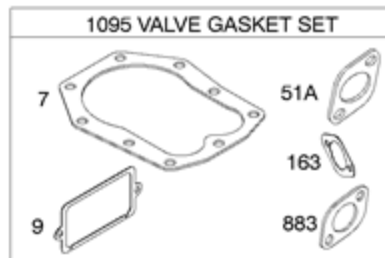

DC ONLY	
SEE FLYWHEEL ASSEMBLY	
474	
877	
1059	
578A	

NOTE: ALL OLD STYLE STATORS USE REFERENCE NUMBER 1119 MOUNTING SCREW

Ref #	Part #	Description	Context Note	Foot Note
3	391086S	Seal-Oil	(Magneto Side)	
7	272163S	Gasket-Cylinder Head		
9	27803S	Gasket-Breather		
12	27877	Gasket-Crankcase	(.009" Thick)	
12	27876	Gasket-Crankcase	(.005" Thick)	
12	692221	Gasket-Crankcase	(.015" Thick)	
20	391086S	Seal-Oil	(PTO Side)	
51A	691885	Gasket-Intake	(Manifold To Engine)	
163	692277	Gasket-Air Cleaner		
356B	398838	Wire-Stop		
358	497070	Gasket Set-Engine		
474	696578	Alternator	(DC Only)	
524	281370S	Seal-Dipstick Tube		
578A	692306	Wire Assembly	(Alternator)	
729	690603	Clip-Wire		
842	691870	Seal-O Ring	(Dipstick Tube)	
877	393814	Wire/Connector-Alternator	(DC Only)	
883	692237	Gasket-Exhaust		
895	692309	Switch-Rotary		
978	273326S	Gasket-Oil Gard		
1054	280275	Tie-Cable		
1059	698516	Kit-Screw/Washer		
1095	498534	Gasket Set-Valve		
1119	691183	Screw	(Alternator)	