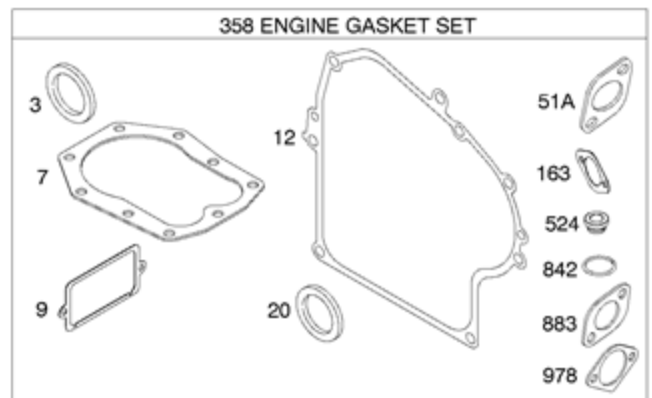

DC ONLY	
SEE FLYWHEEL ASSEMBLY	
474	
877	
1059	
578A	

NOTE: ALL OLD STYLE STATORS USE REFERENCE NUMBER 1119 MOUNTING SCREW

Ref #	Part #	Description	Context Note	Foot Note
3	391086S	Seal-Oil	(Magneto Side)	
7	272163S	Gasket-Cylinder Head		
9	27803S	Gasket-Breather		
12	27877	Gasket-Crankcase	(.009" Thick)	
12	27876	Gasket-Crankcase	(.005" Thick)	
12	692221	Gasket-Crankcase	(.015" Thick)	
20	391086S	Seal-Oil	(PTO Side)	
51A	691885	Gasket-Intake	(Manifold To Engine)	
163	692277	Gasket-Air Cleaner		
356B	398838	Wire-Stop		
358	497070	Gasket Set-Engine		
474	696578	Alternator	(DC Only)	
524	281370S	Seal-Dipstick Tube		
578A	692306	Wire Assembly	(Alternator)	
729	690603	Clip-Wire		
842	691870	Seal-O Ring	(Dipstick Tube)	
877	393814	Wire/Connector-Alternator	(DC Only)	
883	692237	Gasket-Exhaust		
895	692309	Switch-Rotary		
978	273326S	Gasket-Oil Gard		
1054	280275	Tie-Cable		
1059	698516	Kit-Screw/Washer		
1095	498534	Gasket Set-Valve		
1119	691183	Screw	(Alternator)	