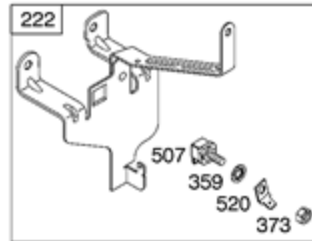

Ref #	Part #	Description	Context Note	Foot Note
143	497848	Nozzle-Carburetor	(High Altitude) (LMT 113, 114, 116)	
147	497472	Jet-Pilot	(LMT 102, 113, 114, 116)	
185	690958	Nut	(Air Cleaner Base)	
186B	692317	Connector-Hose	(Carburetor)	
276	692255	Washer-Sealing		
634	690802	Spring/Seal Assembly		
950	691657	Screw-Float Bowl		
975	495933	Bowl-Float		
977	497069	Gasket Set-Carburetor		
987	691326	Seal-Throttle Shaft		
1091	691333	Cap-Limiter		

674A

240

188

188

Ref #	Part #	Description	Context Note	Foot Note
98A	493280	Kit-Idle Speed	(Control Bracket)	
182	495664	Bracket-Fuel Tank		
182C	695451	Bracket-Fuel Tank		
182D	694592	Bracket-Fuel Tank		
187	296004	Line-Fuel	(Cut To Required Length)	
187A	497029	Line-Fuel	(Molded)	
188	691693	Screw	(Control Bracket)	
209B	263054	Spring-Governor		
212	691853	Link-Throttle	(Linkage Lever To Throttle Shaft)	
212A	691854	Link-Throttle	(Governor Control Lever To Linkage Lever)	
212B	262970	Link-Throttle	(Governor Control Lever To Linkage Lever)	
222A	691480	Bracket-Control	Used Before Code Date 98120700	
227	692143	Lever-Governor Control		
227A	496253	Lever-Governor Control		
232	691848	Spring-Governor Link		
232A	691846	Spring-Governor Link		
240	394358S	Filter-Fuel	(White)	
265	691024	Clamp-Casing		
267	690804	Screw	(Casing Clamp)	
268	691025	Casing-Control Wire	(Cut To Required Length)	
269	691026	Wire-Control	(Cut To Required Length)	
270	691027	Nut	(Control Wire Casing)	
271	691028	Lever-Control		
356A	691408	Wire-Stop		
359	691077	Washer	(Ground Terminal)	
360	691105	Nut	(Fuel Tank Bracket)	
373	691612	Nut	(Ground Terminal)	
385	691673	Screw	(Fuel Pump)	
387	692026	Pump-Fuel		
404	691691	Washer	(Governor Crank)	
453	691131	Screw	(Electromagnetic Bracket)	
464	691898	Seal-O Ring	(Fuel Shut-off Valve)	
489	691776	Screw	(Linkage Lever)	
505	691251	Nut	(Governor Control Lever)	
507	691972	Insulator		
520	691084	Terminal-Ground		
562	691119	Bolt	(Governor Control Lever)	
601	95162S	Clamp-Hose		
614	691620	Pin-Cotter		