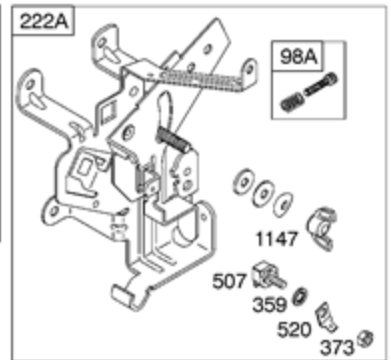

Ref #	Part #	Description	Context Note	Foot Note
143	497848	Nozzle-Carburetor	(High Altitude) (LMT 113, 114, 116)	
147	497472	Jet-Pilot	(LMT 102, 113, 114, 116)	
185	690958	Nut	(Air Cleaner Base)	
186B	692317	Connector-Hose	(Carburetor)	
276	692255	Washer-Sealing		
634	690802	Spring/Seal Assembly		
950	691657	Screw-Float Bowl		
975	495933	Bowl-Float		
977	497069	Gasket Set-Carburetor		
987	691326	Seal-Throttle Shaft		
1091	691333	Cap-Limiter		

674A

240

188

188

Ref #	Part #	Description	Context Note	Foot Note
98A	493280	Kit-Idle Speed	(Control Bracket)	
182	495664	Bracket-Fuel Tank		
182C	695451	Bracket-Fuel Tank		
182D	694592	Bracket-Fuel Tank		
187	296004	Line-Fuel	(Cut To Required Length)	
187A	497029	Line-Fuel	(Molded)	
188	691693	Screw	(Control Bracket)	
209B	263054	Spring-Governor		
212	691853	Link-Throttle	(Linkage Lever To Throttle Shaft)	
212A	691854	Link-Throttle	(Governor Control Lever To Linkage Lever)	
212B	262970	Link-Throttle	(Governor Control Lever To Linkage Lever)	
222A	691480	Bracket-Control	Used Before Code Date 98120700	
227	692143	Lever-Governor Control		
227A	496253	Lever-Governor Control		
232	691848	Spring-Governor Link		
232A	691846	Spring-Governor Link		
240	394358S	Filter-Fuel	(White)	
265	691024	Clamp-Casing		
267	690804	Screw	(Casing Clamp)	
268	691025	Casing-Control Wire	(Cut To Required Length)	
269	691026	Wire-Control	(Cut To Required Length)	
270	691027	Nut	(Control Wire Casing)	
271	691028	Lever-Control		
356A	691408	Wire-Stop		
359	691077	Washer	(Ground Terminal)	
360	691105	Nut	(Fuel Tank Bracket)	
373	691612	Nut	(Ground Terminal)	
385	691673	Screw	(Fuel Pump)	
387	692026	Pump-Fuel		
404	691691	Washer	(Governor Crank)	
453	691131	Screw	(Electromagnetic Bracket)	
464	691898	Seal-O Ring	(Fuel Shut-off Valve)	
489	691776	Screw	(Linkage Lever)	
505	691251	Nut	(Governor Control Lever)	
507	691972	Insulator		
520	691084	Terminal-Ground		
562	691119	Bolt	(Governor Control Lever)	
601	95162S	Clamp-Hose		
614	691620	Pin-Cotter		