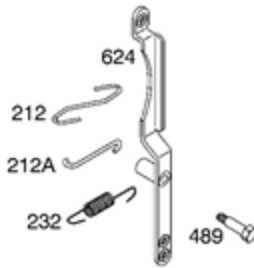

674A

240

188

188

Ref #	Part #	Description	Context Note	Foot Note
98A	493280	Kit-Idle Speed	(Control Bracket)	
182	495664	Bracket-Fuel Tank		
182C	695451	Bracket-Fuel Tank		
182D	694592	Bracket-Fuel Tank		
187	296004	Line-Fuel	(Cut To Required Length)	
187A	497029	Line-Fuel	(Molded)	
188	691693	Screw	(Control Bracket)	
209B	263054	Spring-Governor		
212	691853	Link-Throttle	(Linkage Lever To Throttle Shaft)	
212A	691854	Link-Throttle	(Governor Control Lever To Linkage Lever)	
212B	262970	Link-Throttle	(Governor Control Lever To Linkage Lever)	
222A	691480	Bracket-Control	Used Before Code Date 98120700	
227	692143	Lever-Governor Control		
227A	496253	Lever-Governor Control		
232	691848	Spring-Governor Link		
232A	691846	Spring-Governor Link		
240	394358S	Filter-Fuel	(White)	
265	691024	Clamp-Casing		
267	690804	Screw	(Casing Clamp)	
268	691025	Casing-Control Wire	(Cut To Required Length)	
269	691026	Wire-Control	(Cut To Required Length)	
270	691027	Nut	(Control Wire Casing)	
271	691028	Lever-Control		
356A	691408	Wire-Stop		
359	691077	Washer	(Ground Terminal)	
360	691105	Nut	(Fuel Tank Bracket)	
373	691612	Nut	(Ground Terminal)	
385	691673	Screw	(Fuel Pump)	
387	692026	Pump-Fuel		
404	691691	Washer	(Governor Crank)	
453	691131	Screw	(Electromagnetic Bracket)	
464	691898	Seal-O Ring	(Fuel Shut-off Valve)	
489	691776	Screw	(Linkage Lever)	
505	691251	Nut	(Governor Control Lever)	
507	691972	Insulator		
520	691084	Terminal-Ground		
562	691119	Bolt	(Governor Control Lever)	
601	95162S	Clamp-Hose		
614	691620	Pin-Cotter		