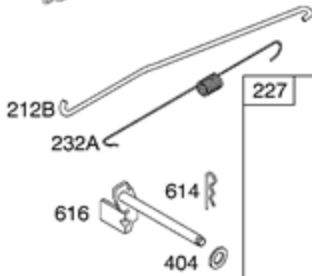

674A

240

188

188

Ref #	Part #	Description	Context Note	Foot Note
98A	493280	Kit-Idle Speed	(Control Bracket)	
182	495664	Bracket-Fuel Tank		
182C	695451	Bracket-Fuel Tank		
182D	694592	Bracket-Fuel Tank		
187	296004	Line-Fuel	(Cut To Required Length)	
187A	497029	Line-Fuel	(Molded)	
188	691693	Screw	(Control Bracket)	
209B	263054	Spring-Governor		
212	691853	Link-Throttle	(Linkage Lever To Throttle Shaft)	
212A	691854	Link-Throttle	(Governor Control Lever To Linkage Lever)	
212B	262970	Link-Throttle	(Governor Control Lever To Linkage Lever)	
222A	691480	Bracket-Control	Used Before Code Date 98120700	
227	692143	Lever-Governor Control		
227A	496253	Lever-Governor Control		
232	691848	Spring-Governor Link		
232A	691846	Spring-Governor Link		
240	394358S	Filter-Fuel	(White)	
265	691024	Clamp-Casing		
267	690804	Screw	(Casing Clamp)	
268	691025	Casing-Control Wire	(Cut To Required Length)	
269	691026	Wire-Control	(Cut To Required Length)	
270	691027	Nut	(Control Wire Casing)	
271	691028	Lever-Control		
356A	691408	Wire-Stop		
359	691077	Washer	(Ground Terminal)	
360	691105	Nut	(Fuel Tank Bracket)	
373	691612	Nut	(Ground Terminal)	
385	691673	Screw	(Fuel Pump)	
387	692026	Pump-Fuel		
404	691691	Washer	(Governor Crank)	
453	691131	Screw	(Electromagnetic Bracket)	
464	691898	Seal-O Ring	(Fuel Shut-off Valve)	
489	691776	Screw	(Linkage Lever)	
505	691251	Nut	(Governor Control Lever)	
507	691972	Insulator		
520	691084	Terminal-Ground		
562	691119	Bolt	(Governor Control Lever)	
601	95162S	Clamp-Hose		
614	691620	Pin-Cotter		