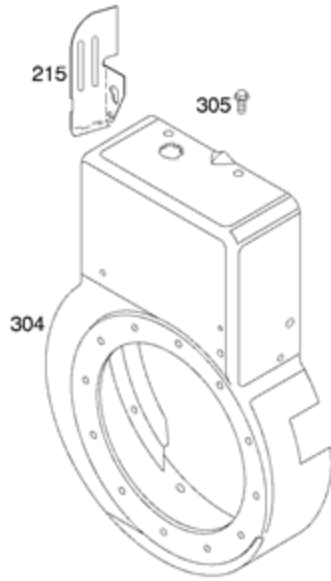

DC ONLY	
SEE FLYWHEEL ASSEMBLY	
474	
877	
1059	
578A	

NOTE: ALL OLD STYLE STATORS USE REFERENCE NUMBER 1119 MOUNTING SCREW

Ref #	Part #	Description	Context Note	Foot Note
3	391086S	Seal-Oil	(Magneto Side)	
7	272163S	Gasket-Cylinder Head		
9	27803S	Gasket-Breather		
12	27877	Gasket-Crankcase	(.009" Thick)	
12	27876	Gasket-Crankcase	(.005" Thick)	
12	692221	Gasket-Crankcase	(.015" Thick)	
20	391086S	Seal-Oil	(PTO Side)	
51A	691885	Gasket-Intake	(Manifold To Engine)	
163	692277	Gasket-Air Cleaner		
356B	398838	Wire-Stop		
358	497070	Gasket Set-Engine		
474	696578	Alternator	(DC Only)	
524	281370S	Seal-Dipstick Tube		
578A	692306	Wire Assembly	(Alternator)	
729	690603	Clip-Wire		
842	691870	Seal-O Ring	(Dipstick Tube)	
877	393814	Wire/Connector-Alternator	(DC Only)	
883	692237	Gasket-Exhaust		
895	692309	Switch-Rotary		
978	273326S	Gasket-Oil Gard		
1054	280275	Tie-Cable		
1059	698516	Kit-Screw/Washer		
1095	498534	Gasket Set-Valve		
1119	691183	Screw	(Alternator)	