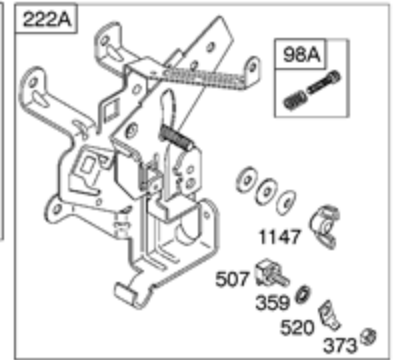

674A

240

188

188

<b>Ref #</b>	<b>Part #</b>	<b>Description</b>	<b>Context Note</b>	<b>Foot Note</b>
98A	493280	Kit-Idle Speed	(Control Bracket)	
182	495664	Bracket-Fuel Tank		
182C	695451	Bracket-Fuel Tank		
182D	694592	Bracket-Fuel Tank		
187	296004	Line-Fuel	(Cut To Required Length)	
187A	497029	Line-Fuel	(Molded)	
188	691693	Screw	(Control Bracket)	
209B	263054	Spring-Governor		
212	691853	Link-Throttle	(Linkage Lever To Throttle Shaft)	
212A	691854	Link-Throttle	(Governor Control Lever To Linkage Lever)	
212B	262970	Link-Throttle	(Governor Control Lever To Linkage Lever)	
222A	691480	Bracket-Control	Used Before Code Date 98120700	
227	692143	Lever-Governor Control		
227A	496253	Lever-Governor Control		
232	691848	Spring-Governor Link		
232A	691846	Spring-Governor Link		
240	394358S	Filter-Fuel	(White)	
265	691024	Clamp-Casing		
267	690804	Screw	(Casing Clamp)	
268	691025	Casing-Control Wire	(Cut To Required Length)	
269	691026	Wire-Control	(Cut To Required Length)	
270	691027	Nut	(Control Wire Casing)	
271	691028	Lever-Control		
356A	691408	Wire-Stop		
359	691077	Washer	(Ground Terminal)	
360	691105	Nut	(Fuel Tank Bracket)	
373	691612	Nut	(Ground Terminal)	
385	691673	Screw	(Fuel Pump)	
387	692026	Pump-Fuel		
404	691691	Washer	(Governor Crank)	
453	691131	Screw	(Electromagnetic Bracket)	
464	691898	Seal-O Ring	(Fuel Shut-off Valve)	
489	691776	Screw	(Linkage Lever)	
505	691251	Nut	(Governor Control Lever)	
507	691972	Insulator		
520	691084	Terminal-Ground		
562	691119	Bolt	(Governor Control Lever)	
601	95162S	Clamp-Hose		
614	691620	Pin-Cotter		