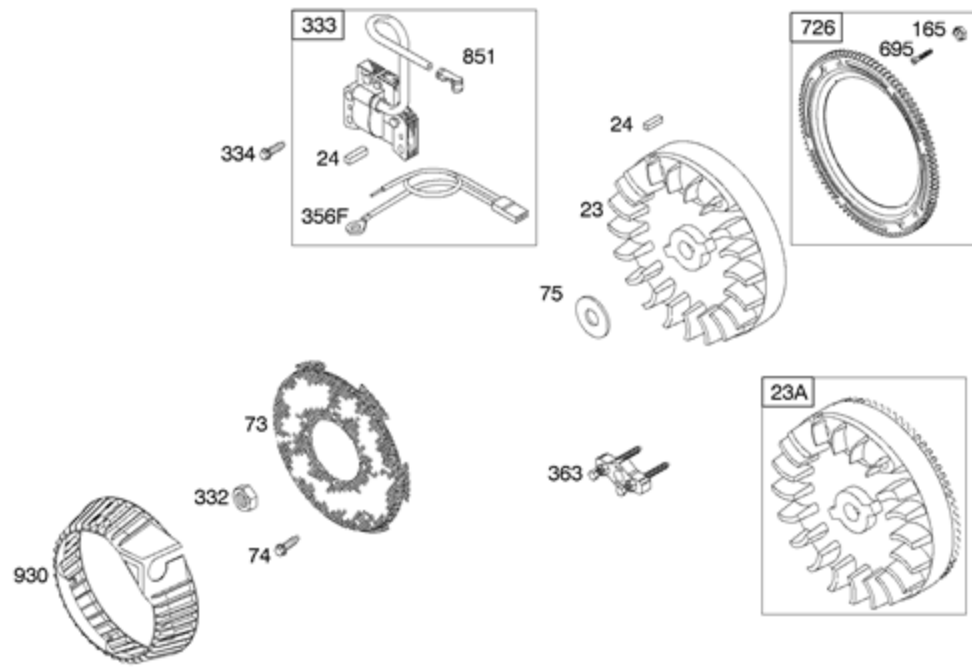

Ref #	Part #	Description	Context Note	Foot Note
23	690615	Flywheel	(Rewind Start)	
23A	XXXXXX	Flywheel	(Electric Start)	
24	222698S	Key-Flywheel		
73	691754	Screen-Rotating	Used Before Code Date 99030100	
74	691627	Screw	(Rotating Screen)	
75	690582	Washer	(Flywheel)	
165	693148	Nut	(Ring Gear)	
309	693054	Motor-Starter		
309A		Motor-Starter	(For Replacement Starter Motor, Order Reference 309)	
310	690323	Screw	(Starter Motor)	
311	497608	Brush Set		
311A	395538	Brush Set	(3 5/8" Housing Length)	
332	693899	Nut	(Flywheel) Used After Code Date 99022800	
333	398811	Armature-Magneto		
334	691061	Screw	(Magneto Armature)	
356F	398808	Wire-Stop	(Magneto Armature)	
363	19203	Puller-Flywheel		
403	690288	Washer	(End Cap)	
503	691532	Strap-Starter		
510	696541	Drive-Starter		
510A	696540	Drive-Starter		
513	692024	Clutch-Drive		
544	692034	Armature-Starter		
544A	390837	Armature-Starter	(3 5/8" Housing Length)	
579	691029	Nut	(Starter Cable)	
579A	691626	Nut	(Starter Cable)	
695	693109	Screw	(Ring Gear)	
697	690372	Screw	(Drive Cap)	
697B	691058	Screw	(Drive Cap)	
726	696537	Gear-Ring	(Includes Mounting Hardware)	
783	695708	Gear-Pinion		
797	693167	Nut	(Brush Retainer)	
801	691283	Cap-Drive		
802	691286	Cap-End		
802A	395537	Cap-End	(3 5/8" Housing Length)	
803B	398159	Housing-Starter	(3 5/8" Housing Length)	
851	493880S	Terminal-Spark Plug