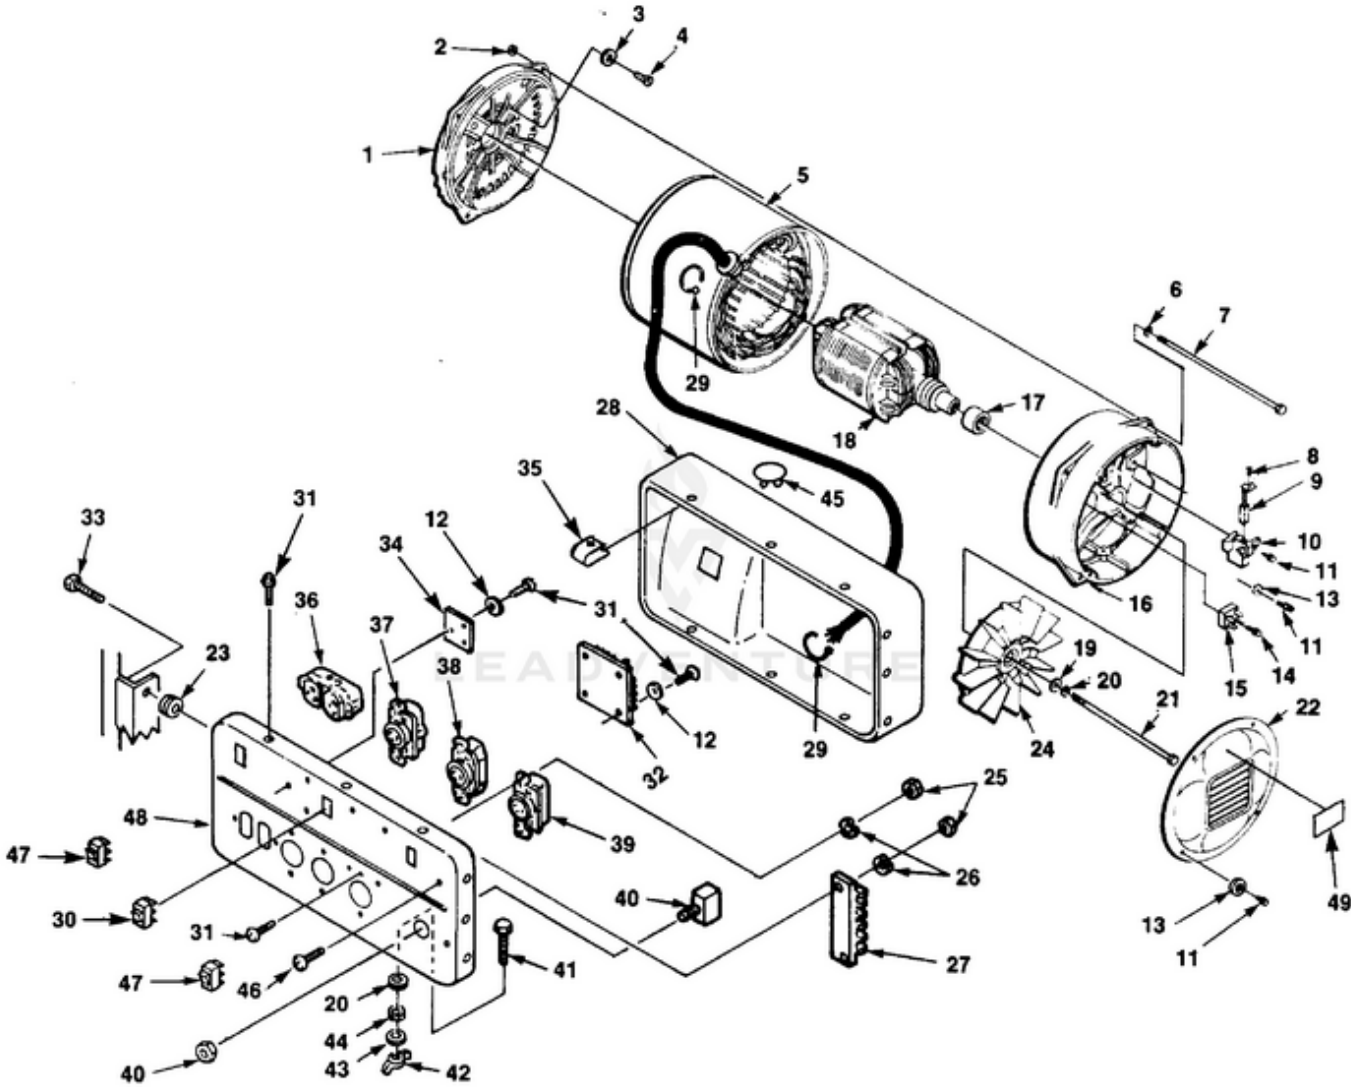

180RIE62 Heavy-Duty Generator UT-03643 - Generator & Control Box

Rendered by LeadVenture, Inc.

Ref #	Part #	Description	Qty	Context Note
1	5375221	END BELL	1	
2	81053	NUT-HEX 1/4-20	6	
3	83117	WASHER-Lock	4	
4	80187	SCREW-Hex-Hd 3/8-16 x 7/8	4	
5	A49331S	STATOR SHELL	1	
6	83070	WASHER-Lock Int. 1/4	4	
7	49171	BOLT- Stator	4	
8	80260	SCREW Mach. pan. hd. 8-32 x 3/8	2	
9	53762	BRUSH	2	
10	53760	BRUSH HOLDER	1	
11	82474	SCREW- Thd rolling	7	
12	84025	WASHER #8 flat	4	
13	83022	WASHER #8	5	
14	82205	SCREW- Hex tap. 8-32 x 3/4	1	
15	53818	RECTIFIER	1	
16	537592	BRUSH HEAD	1	
17	53819	BEARING	1	
18	A49094S	ROTOR	1	
19	84058	WASHER-Flat 5/16	1	
20	83002	WASHER-Lock 5/16	1	
21	49172	BOLT-Rotor	1	
22	513941	BRUSH HEAD COVER	1	
23	49351	GROMMET	4	
24	A53769	FAN-Generator	1	
25	81009	NUT-Hex 8-32	10	
26	83060	WASHER-Point Set Lock #8	10	
27	42366	BLOCK-Terminal	1	
28	A49271	PANEL COVER	1	
29	46840	CABLE-Tie	7	
30	49569	SWITCH (DPDT)	1	
31	80577	SCREW-Pan hd. #8-32 x .375	19	
32	A48999C	VOLTAGE REGULATOR	1	
33	49748	SCREW	4	
34	A49654	IDLE-Control	1	
35	81227	NUT-Speed	8	
36	50991	RECEPTACLE	1	
37	48978	RECEPTACLE	1	
38	42601	RECEPTACLE-Locking	1	
39	46508	RECEPTACLE-Locking	1	
40	48952	CIRCUIT BREAKER	1	
41	80086	SCREW-Hex hd. 5/16-18 x 1/8	1	
42	81015	WING NUT-5/16-18	1