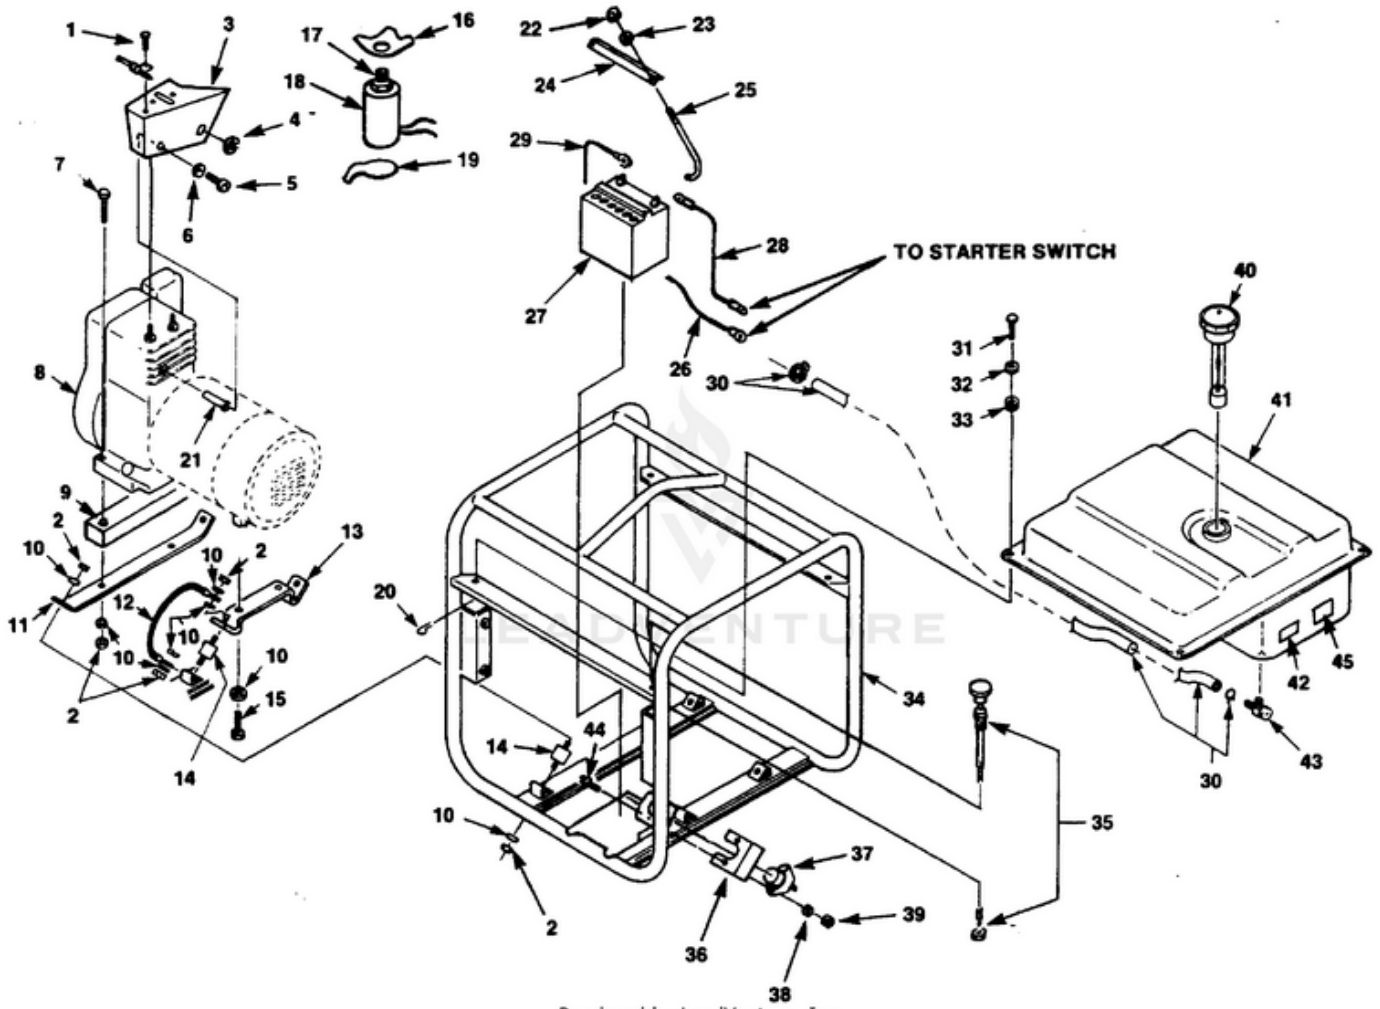

Ref #	Part #	Description	Qty	Context Note
43	83081	WASHER-Lock 5/16	14	
44	81018	NUT-Hex 5/16-18	1	
45	49368	CLAMP-Cable	1	
46	80582	SCREW-Pan Hd 8-32 x 5/8	2	
47	49299	SWITCH-Rocker	2	
48	A49617	CONTROL PANEL	1	
49	49613	DECAL-Warning	1	

180RIE62 Heavy-Duty Generator UT-03643 - Tank & Frame

Rendered by LeadVenture, Inc.

Ref #	Part #	Description	Qty	Context Note
1	82279	SCREW- Tap Pan Hd. (#8-18 x 3/8)	3	
2	81162	NUT- Hex 5/16-18	8	
3	493161	DEFLECTOR- Air	1	
4	49122	GROMMET	1	
5	88127	SCREW- Hex 6mm x 40mm	1	
6	83061	WASHER- 1/4	1	
7	80288	SCREW- Cap Hex Hd. (5/16-18 x 1 1/4)	2	
8	A49713S	ENGINE- 11 H.P.	1	
9	49349	SPACER	1	
10	83081	WASHER- Int. Lock 5/16	14	
11	49265	SUPPORT- Engine	1	
12	A49399	GROUND- Strap	1	
13	48944	SUPPORT- Generator	1	
14	49367	VIBRATOR ISOLATOR	4	
15	82206	SCREW- Thread Forming (5/16-18 x 1)	2	
16	49341	BRACKET- Magnet	1	
17	810652	NUT- Hex 1/4-28	2	
18	A43008	ELECTROMAGNET	1	
19	49342	ARM- Throttle	1	
20	49412	PIN- Cotter	1	
21	49392	SPACER	1	
22	81092	NUT- Hex #10	2	
23	83046	WASHER- Lock #10	2	
24	496991	STRAP- Battery	1	
25	49700	BOLT- Battery	2	
26	A49332	LEAD- Electrical	1	
27	JA376080	BATTERY	1	
28	JA376123	CABLE- Battery (Red)	2	
29	JA376124	CABLE- Battery (Black)	1	
30	A49306	FUEL LINE ASSEMBLY	1	
31	49329	PIN- Clevis	4	
32	84006	WASHER- Flat	8	
33	49351	GROMMET- Isolator	8	
34	A497201	ROLL CAGE	1	
35	49333	CABLE- Choke	1	
36	49662	COVER-Switch	1	
37	49705	SWITCH- Starter	1	
38	83009	WASHER-Lock 1/4	2	
39	81053	NUT- Hex 1/4-20	6	
40	49179	CAP-Fuel	1	
41	489311	TANK- Fuel	1	
42	49340	DECAL- Fuel Valve	1	
43	49005	FUEL VALVE	1	
44	80044	SCREW- 1/4-20 x 1/2	2	
45	49598	DECAL- Caution	1	