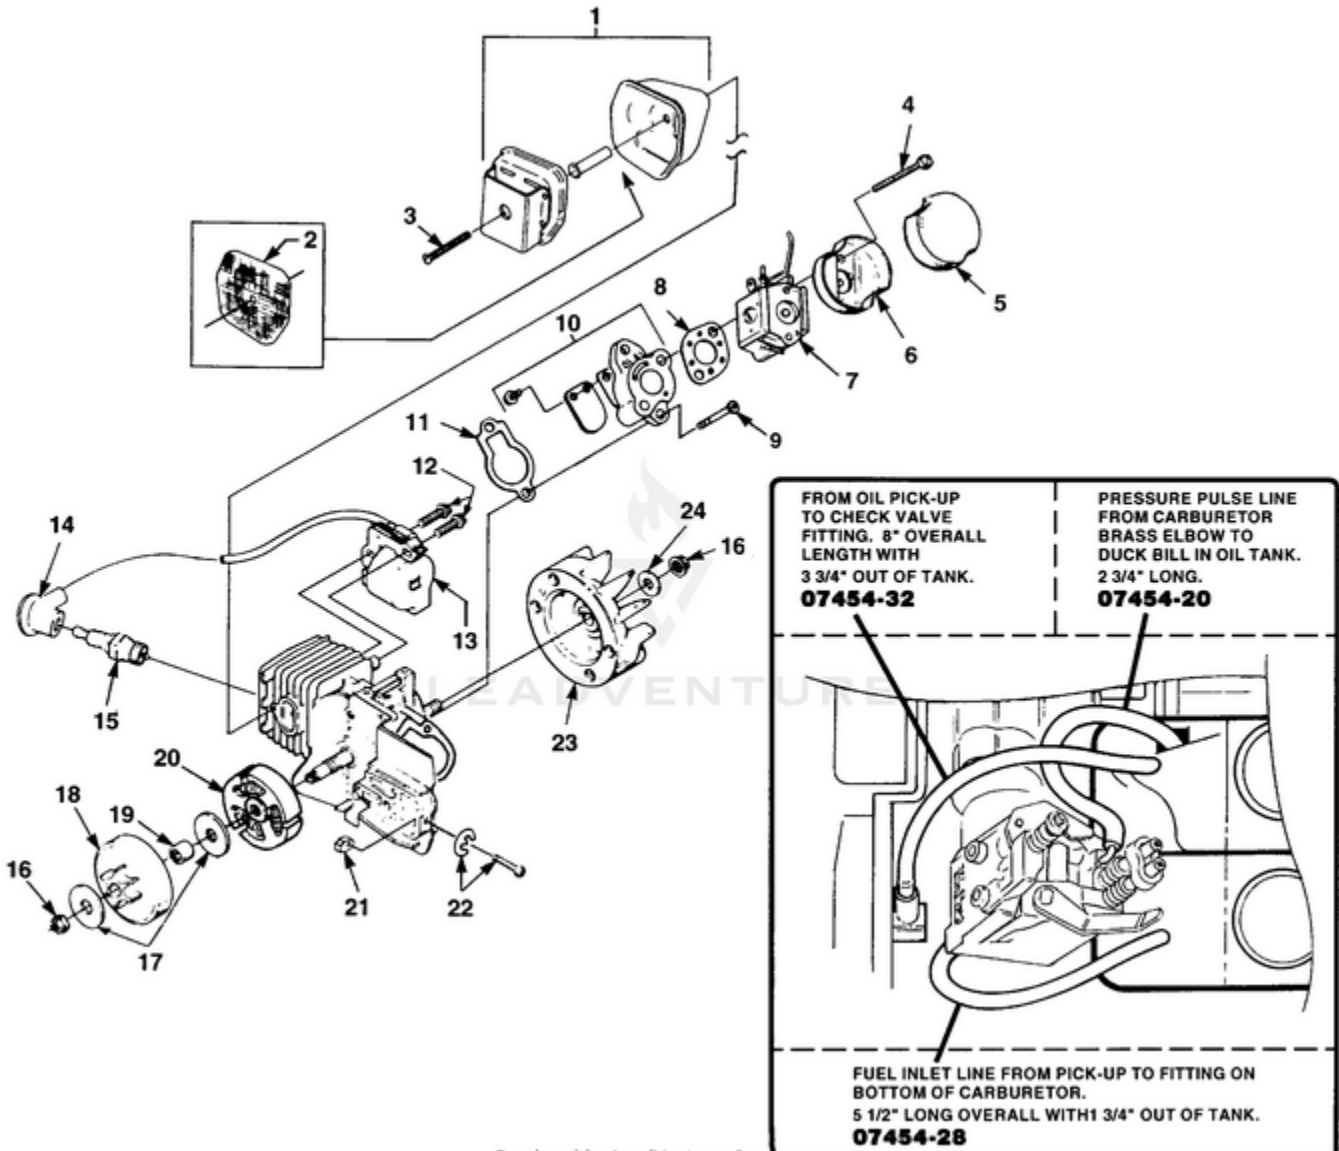

180 Chain Saw UT-10752 10752-UT 180 Chain Saw UT-10752 180 Chain Saw - Engine Housing Internal

Rendered by LeadVenture, Inc.

Ref #	Part #	Description	Qty
1	A06374	MUFFLER - Complete	1
2	93991A	SCREEN - Spark Arrestor	1
3	93460	SCREW - Sems (10-24 X 1 7/8")	1
4	00167	SCREW - Thd. Form. (#8 X 1.65)	2
5	69141	FILTER - Air	1
6	69148	CUP - Filter	1
7	UP00750	CARBURETOR KIT	1
8	02488	GASKET - Carburetor	1
9	82537	SCREW - Thread Form. (#10-24 X 7/8")	2
10	A02153	HEAT DAM & REED	1
11	02453	GASKET - Heat Dam	1
12	82540	SCREW - Thread Form. (8-32 X 1")	2
13	94711CS	MODULE - Ignition	1
14	A33055	TERMINAL HIGH TENS(P TBO	1
15	96169S	SPARK PLUG	1
	79252	SPARK PLUG (Int'l)	1
16	81229A	NUT - Cone Lock (5/16-24)	2
17	95299	WASHER - Thrust	2
18	A95653E	SPROCKET & DRUM	1
19	70277	BEARING	1
20	A97921	CLUTCH KIT	3
21	692542	PIN - Guide Bar Adjusting	1
22	A00440	SCREW & E RING KIT	1
23	A04158S	ROTOR & STARTER PAWLS	1
24	84065	WASHER - (5/16")	1
0745432	0745432	Line	
0745420	0745420	Pressure Pulse Line	
0745428	0745428	Fuel Inlet Line