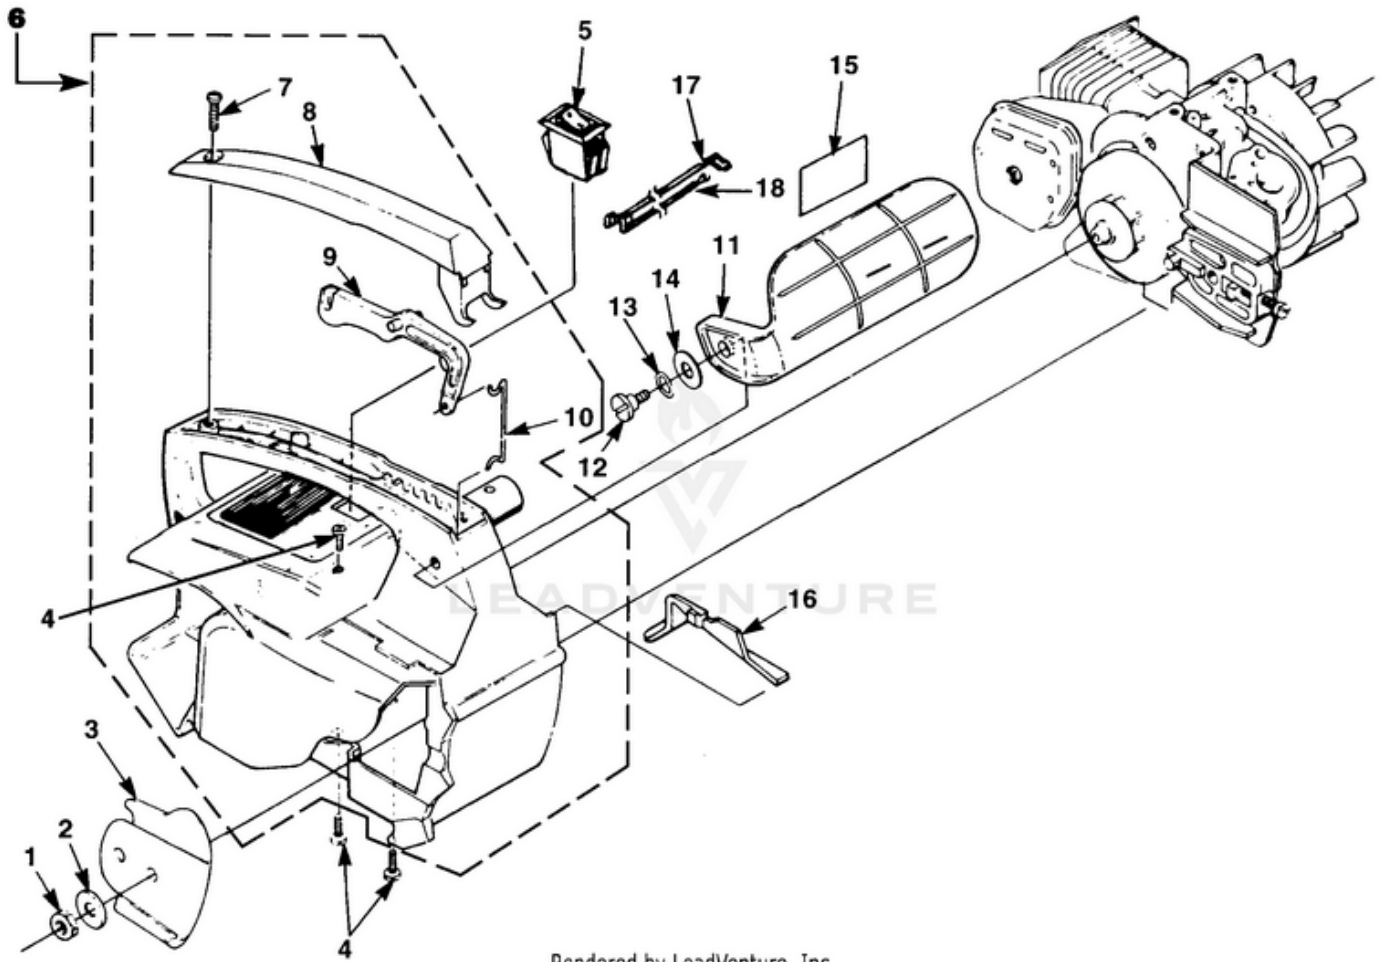

180 Chain Saw UT-10752 10752-UT 180 Chain Saw UT-10752 180 Chain Saw - Engine Housing External

Rendered by LeadVenture, Inc.

<b>Ref #</b>	<b>Part #</b>	<b>Description</b>	<b>Qty</b>
1	810652	NUT - Guide Bar	1
2	69309A	WASHER - Flat	1
3	04440	PLATE - Guide Bar	1
4	82538	SCREW - Pan Hd. (10-24 X 3/4")	4
5	02497	SWITCH - Rocker	1
6	A07551	ENGINE HOUSING KIT	1
7	82312	SCREW - Pan Hd. (#10 X 5/8")	1
8	69872A	COVER - Handle	1
9	69874D	TRIGGER	1
10	00138	ROD - Throttle	1
11	A70796C	HANDGUARD	1
12	95714	SCREW - Shoulder (#10 X .560)	1
13	95694	WASHER - Curved Spring	1
14	96102	WASHER - Flat	1
15	02661	DECAL - Handguard	1
16	69263	COVER - Air Filter	1
17	A02484	LEAD - Ring Term.	1
18	A02482	LEAD - Double Flag	1

180 Chain Saw UT-10752 10752-UT 180 Chain Saw UT-10752 180 Chain Saw - Engine Internal

Rendered by LeadVenture, Inc.

<b>Ref #</b>	<b>Part #</b>	<b>Description</b>	<b>Qty</b>
1	02639	SAW DUST SHIELD	1
2	93932	SCREW- Tapping (06-32 x 5/16")	1
3	A001321A	SHORT BLOCK	1
	UP00068	SHORT BLOCK	1
4	A04330	PISTON & PIN ASSY.	1
5	024855	CYLINDER	1
	UP00069	CYLINDER	
6	93165	RING - Piston	1
7	07025	SEAL - Shaft	2
8	12530	BEARING - Needle	2
9	82567	SCREW - Torx Pan Hd. (10-24 x 1 1/8")	4
10	69195	BOLT - Guide Bar	1
11	07510	VALVE - Check	1
12	A97611A	CRANKSHAFT - Rod and Bearing	1
13	69407	SPACER	2
14	03962	WASHER- Thrust	2
15	69250	KEY-Woodruff	1
16	0745432	TUBING - Rubber (Oil Line) (8")	1
17	02035	BEARING - Wrist Pin	1