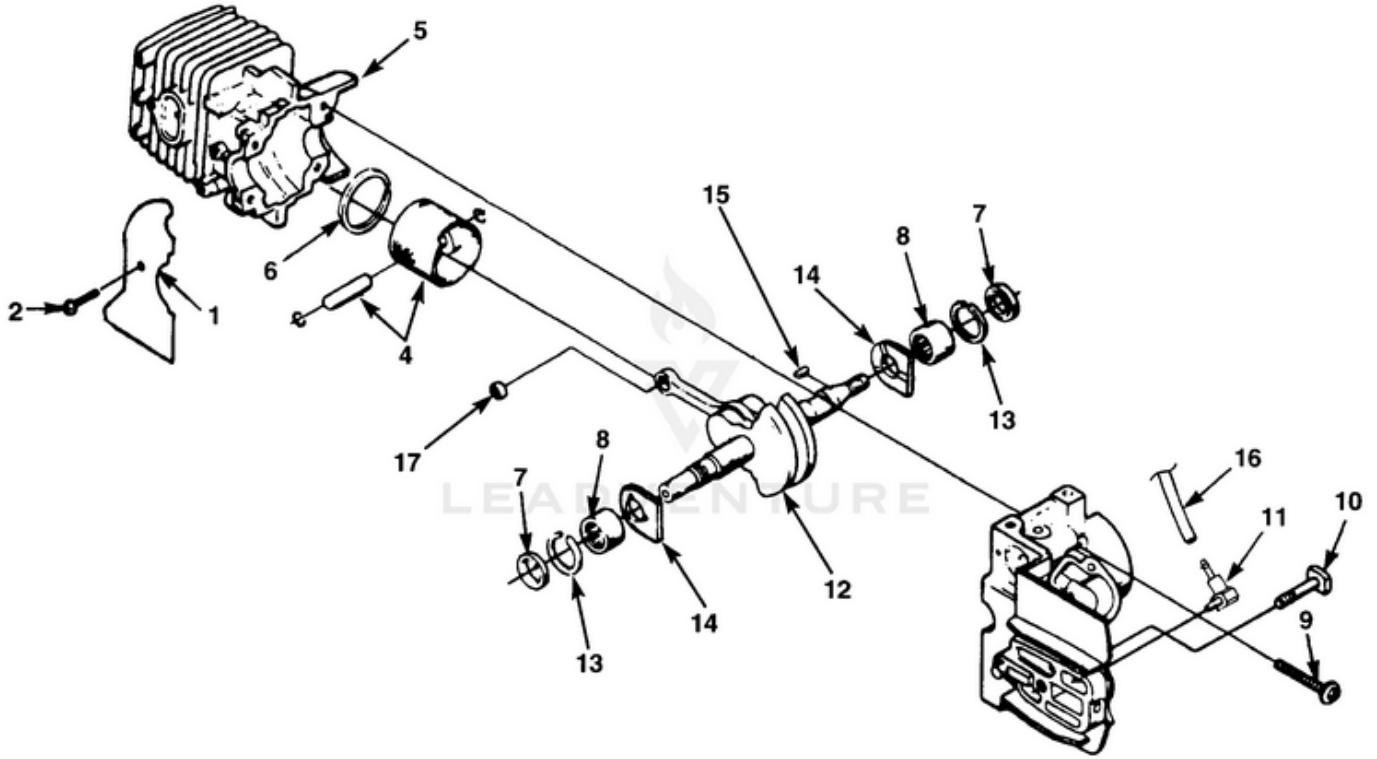

180 Chain Saw UT-10752 10752-UT 180 Chain Saw UT-10752 180 Chain Saw - Engine Housing External

Rendered by LeadVenture, Inc.

<b>Ref #</b>	<b>Part #</b>	<b>Description</b>	<b>Qty</b>
1	810652	NUT - Guide Bar	1
2	69309A	WASHER - Flat	1
3	04440	PLATE - Guide Bar	1
4	82538	SCREW - Pan Hd. (10-24 X 3/4")	4
5	02497	SWITCH - Rocker	1
6	A07551	ENGINE HOUSING KIT	1
7	82312	SCREW - Pan Hd. (#10 X 5/8")	1
8	69872A	COVER - Handle	1
9	69874D	TRIGGER	1
10	00138	ROD - Throttle	1
11	A70796C	HANDGUARD	1
12	95714	SCREW - Shoulder (#10 X .560)	1
13	95694	WASHER - Curved Spring	1
14	96102	WASHER - Flat	1
15	02661	DECAL - Handguard	1
16	69263	COVER - Air Filter	1
17	A02484	LEAD - Ring Term.	1
18	A02482	LEAD - Double Flag	1

180 Chain Saw UT-10752 10752-UT 180 Chain Saw UT-10752 180 Chain Saw - Engine Internal

Rendered by LeadVenture, Inc.

<b>Ref #</b>	<b>Part #</b>	<b>Description</b>	<b>Qty</b>
1	02639	SAW DUST SHIELD	1
2	93932	SCREW- Tapping (06-32 x 5/16")	1
3	A001321A	SHORT BLOCK	1
	UP00068	SHORT BLOCK	1
4	A04330	PISTON & PIN ASSY.	1
5	024855	CYLINDER	1
	UP00069	CYLINDER	
6	93165	RING - Piston	1
7	07025	SEAL - Shaft	2
8	12530	BEARING - Needle	2
9	82567	SCREW - Torx Pan Hd. (10-24 x 1 1/8")	4
10	69195	BOLT - Guide Bar	1
11	07510	VALVE - Check	1
12	A97611A	CRANKSHAFT - Rod and Bearing	1
13	69407	SPACER	2
14	03962	WASHER- Thrust	2
15	69250	KEY-Woodruff	1
16	0745432	TUBING - Rubber (Oil Line) (8")	1
17	02035	BEARING - Wrist Pin	1