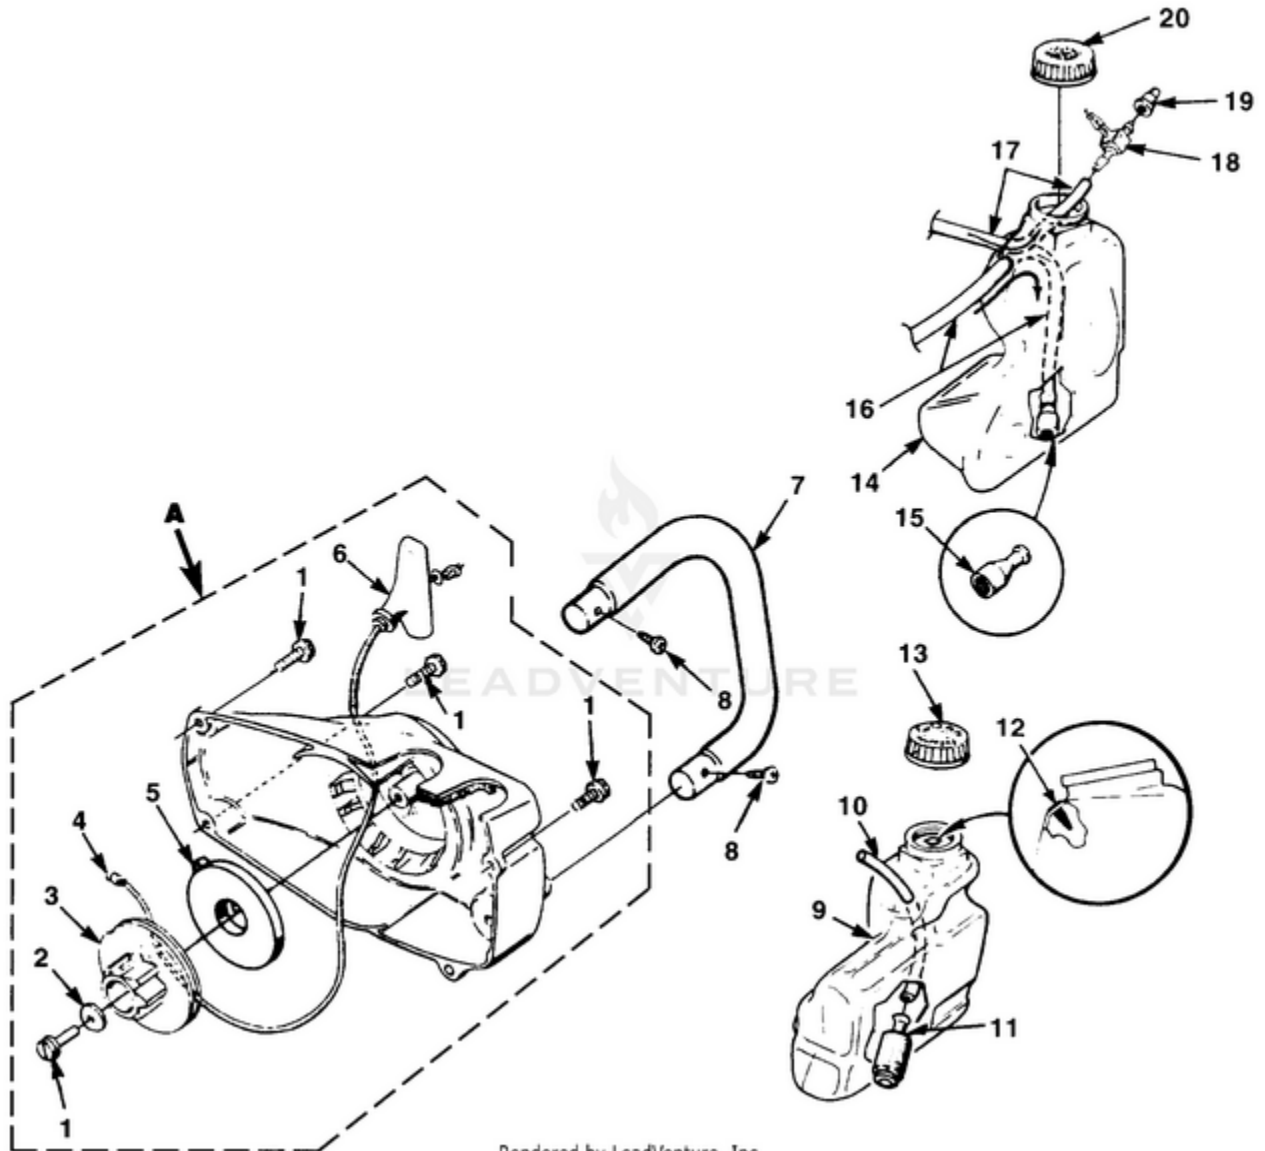

180 Chain Saw UT-10752 10752-UT 180 Chain Saw UT-10752 180 Chain Saw - Starter Housing - Fuel Tank

Rendered by LeadVenture, Inc.

Ref #	Part #	Description	Qty
A	A06268A	STARTER ASSY., Complete	1
1	82563	SCREW - Torx (#10 X 3/4")	5
2	94062	WASHER - Retaining (#10)	1
3	97768B	PULLEY - Starter	1
4	9789901	ROPE - Starter (46")	1
	98052A	ROPE - Starter (250 Ft. Reel)	1
5	A97908	SPRING & CONTAINER	1
6	02264	GRIP - Starter	1
7	A07633	HANDLE BAR	1
8	94065	SCREW - Pan Plastite (#10-16 X 3/4")	2
9	A00174	FUEL TANK	1
10	0745428	TUBING - Rubber (7")	1
11	49422	FILTER - Fuel	1
12	98819	VALVE - Duck Bill	1
13	A97359A	FUELCAP	1
14	A07552	OIL TANK	1
15	A68593	FINDER - Oil	1
16	0745432	TUBING - Rubber (8")	1
17	0745420	TUBING - Rubber (5")	1
18	A07507	FITTING - Vent	1
19	96841	VALVE - Check	1
20	A97359A	OIL CAP	1