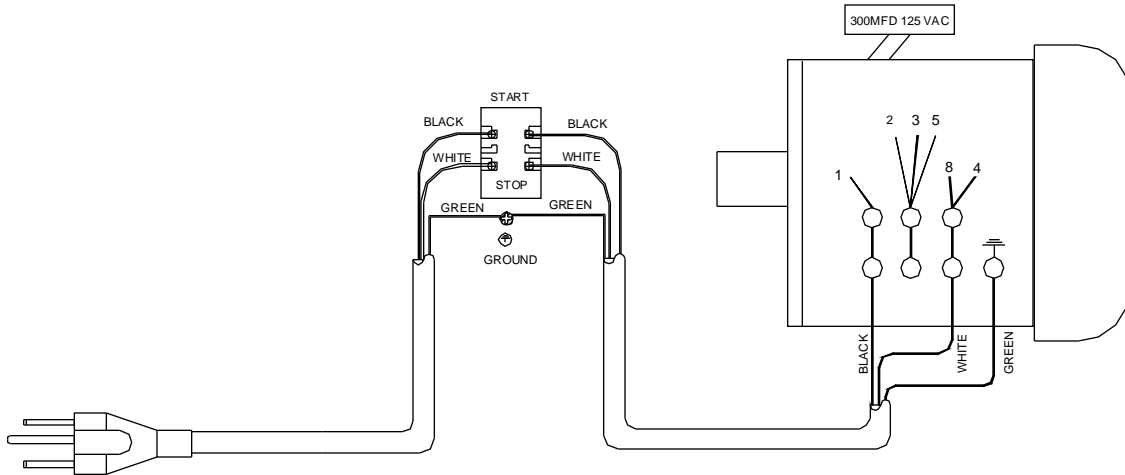

ELECTRICAL SCHEMATIC - 230V

Serial # 05060540312 and lower