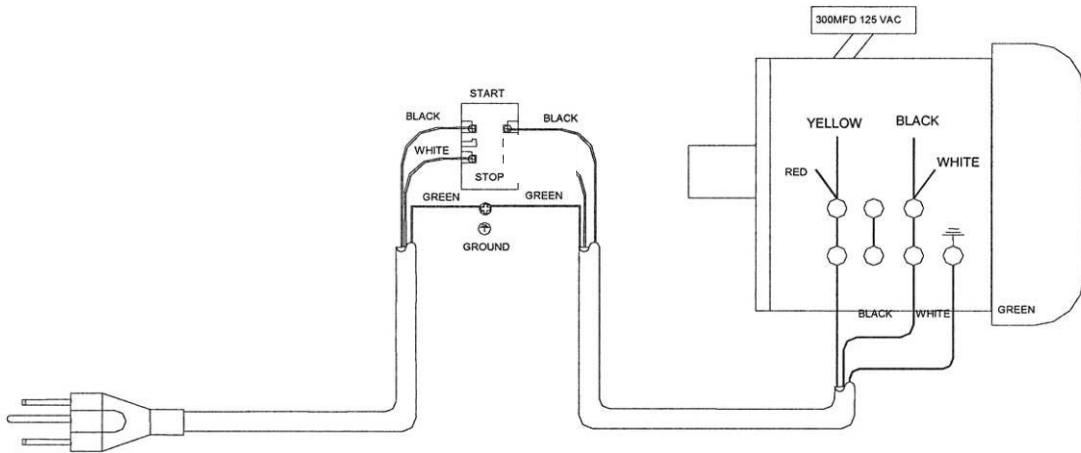

Fence – Parts List and Assembly (All Models)

Index No.	Part No.	Description	Size	Qty.
.....	6296130	Fence Assembly		1
1.....	6296143	Locking Bolt		1
2.....	6296066	Flat Washer	13mm x 28mm x 3mm	2
3.....	6296067	Stop Block		1
4.....	6296068	Fence Bracket		1
5.....	6285945	Knob		2
6.....	6296069	Locking Shaft		1
7.....	6296070	Pin	Ø5mm x 50mm	1
8.....	6296071	Cap Screw	1/4-20 x 1-1/4	2
9.....	6296072	Hex Nut	1/4-20	2
10.....	6296073	Screw		1
11.....	TS-0561052	Hex Nut	1/2-20UNF	2
12.....	6296075	Fence Body		1
13.....	6285940	Pivot Stud		2
14.....	6285966	Hex Nut	5/16-18	1
15.....	6296077	Hex Screw	5/16-18 x 1-1/4	1
16.....	6296078	Hex Screw	5/16-18 x 1-1/2	1
18.....	6296080	Locking Link		1
19.....	6296081	Nut		1
20.....	6285947	Fixed Block		1
21.....	6296082	Fence Link		1
22.....	6285942	Cone Point Screw		4
23.....	6285944	Handle Stud		2
24.....	6285943	Hex Nut	3/8-16	4
25.....	6296083	Hex Nut	1/2-12NC	2
26.....	6296084	Bolt		1
27.....	6296085	Cap Screw	1/4-20 x 1/2	1

Cutterhead – Parts and Assembly (model 54HH only)

Index No.	Part No.	Description	Size	Qty.
.....	PM54HH-CA	Cutterhead Assembly (Index # 1-12)	1
1.....	TS-0267041	Socket Set Screw	1/4"-20 x 3/8	2
2.....	JH-C07	Cutterhead Pulley	1
3.....	JH-C04	Bearing Housing	1
4.....	BB-6203VV	Ball Bearing	6203VV	1
5.....	5F-G108	Key	5 x 5 x 25	1
.....	1791221-6	Helical Cutterhead Unit (Index # 6 thru 8)	1
6.....	1791212	Knife Insert (set of 10)	total 40
7.....	JWP208HH-111	Knife Insert Screw	#10-32 x 1/2	40
8.....	PM54HH-108	Helical Cutterhead	1
9.....	BB-6202VV	Ball Bearing	6202VV	1
10.....	3H-C02	Bearing Housing	1
11.....	TS-0720091	Lock Washer	3/8"	2
12.....	JEA-B01	Hex Cap Bolt	3/8"-24 x 3-1/2"	2
13.....	JJ6HH-113	Star Point Screwdriver (not shown)	2

Wiring Diagrams

Wiring Diagram – Serial # 05060540312 and lower

ELECTRICAL SCHEMATIC - 115V

ELECTRICAL SCHEMATIC - 230V

Serial # 05060540312 and lower

Wiring Diagram – Serial # 05060540313 and higher

ELECTRICAL SCHEMATIC - 115V

ELECTRICAL SCHEMATIC - 230V