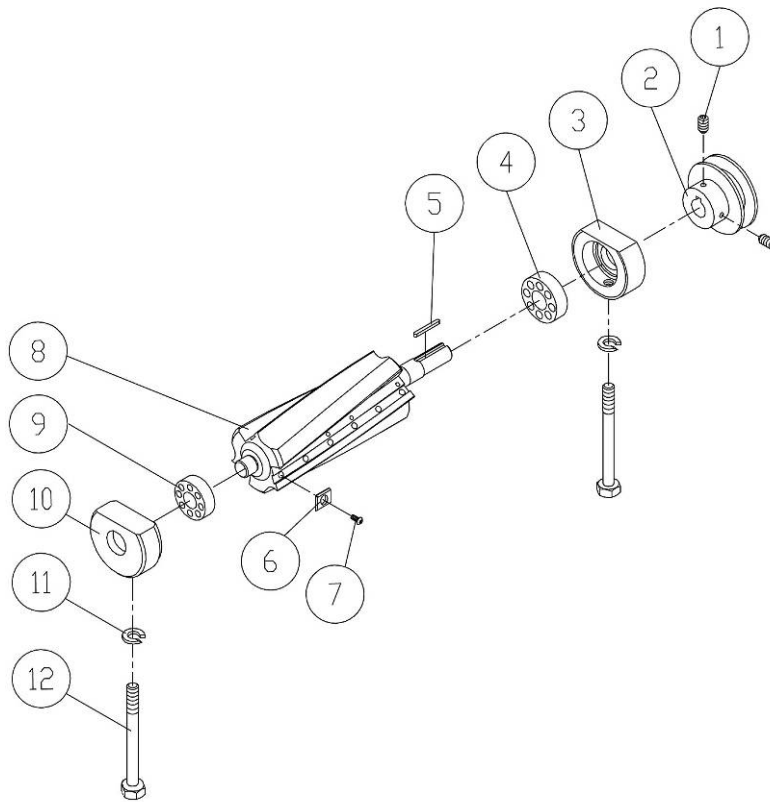

Cutterhead – Parts and Assembly (model 54HH only)

Index No.	Part No.	Description	Size	Qty.
.....	PM54HH-CA	Cutterhead Assembly (Index # 1-12)	.....	1
1.....	TS-0267041	Socket Set Screw	1/4"-20 x 3/8	2
2.....	JH-C07	Cutterhead Pulley	.....	1
3.....	JH-C04	Bearing Housing	.....	1
4.....	BB-6203VV	Ball Bearing	6203VV	1
5.....	5F-G108	Key	5 x 5 x 25	1
.....	1791221-6	Helical Cutterhead Unit (Index # 6 thru 8)	.....	1
6.....	1791212	Knife Insert (set of 10)	.....	total 40
7.....	JWP208HH-111	Knife Insert Screw	#10-32 x 1/2	40
8.....	PM54HH-108	Helical Cutterhead	.....	1
9.....	BB-6202VV	Ball Bearing	6202VV	1
10.....	3H-C02	Bearing Housing	.....	1
11.....	TS-0720091	Lock Washer	3/8"	2
12.....	JEA-B01	Hex Cap Bolt	3/8"-24 x 3-1/2"	2
13.....	JJ6HH-113	Star Point Screwdriver (not shown)	.....	2