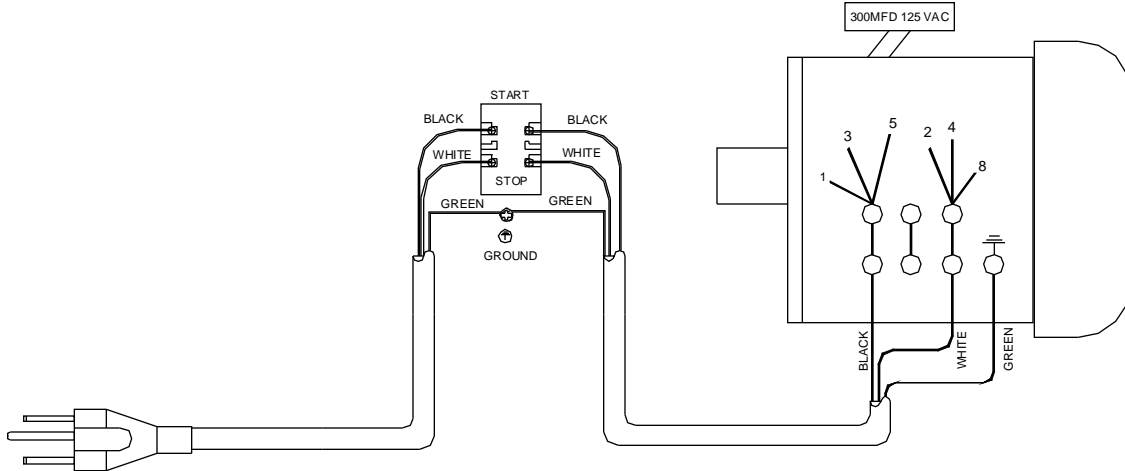

Wiring Diagrams

Wiring Diagram – Serial # 05060540312 and lower

ELECTRICAL SCHEMATIC - 115V