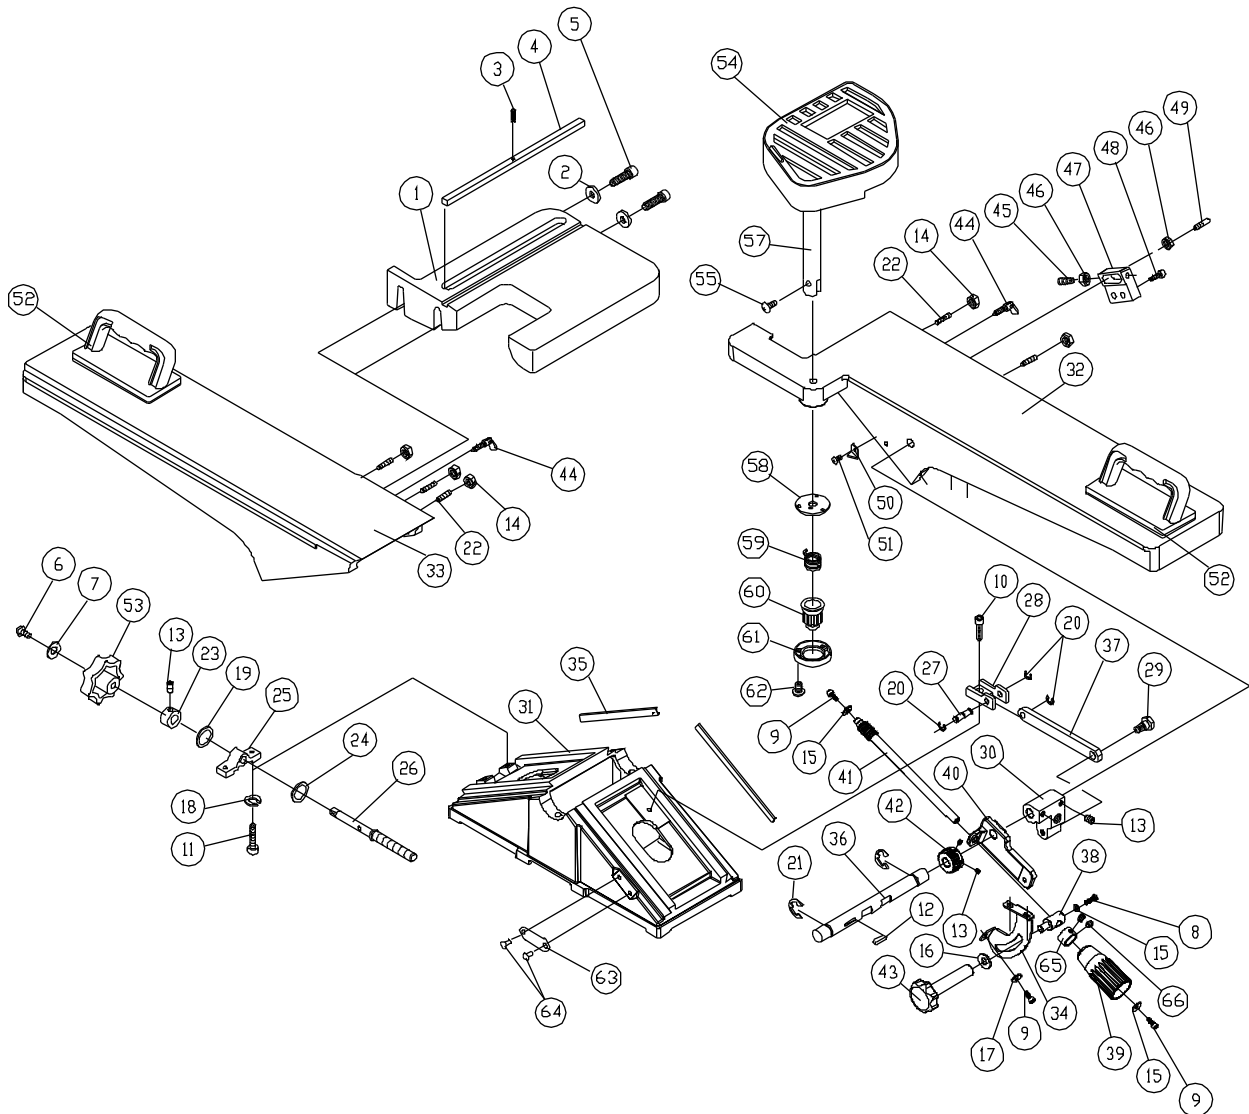

Bed – Parts List (All Models)

Index No.	Part No.	Description	Size	Qty.
58	6285893	Washer		1
59	6285894	Spring		1
60	6285895	Knob		1
61	6285896	Retainer		1
62	6285897	Screw	.5/32-32 x 5/8	3
63	6296147	Depth Scale		1
64	6296148	Rivet		2
65	6296151	Collar		1
66	6296152	Set Screw	1/4-20 UNC x 1/4	2