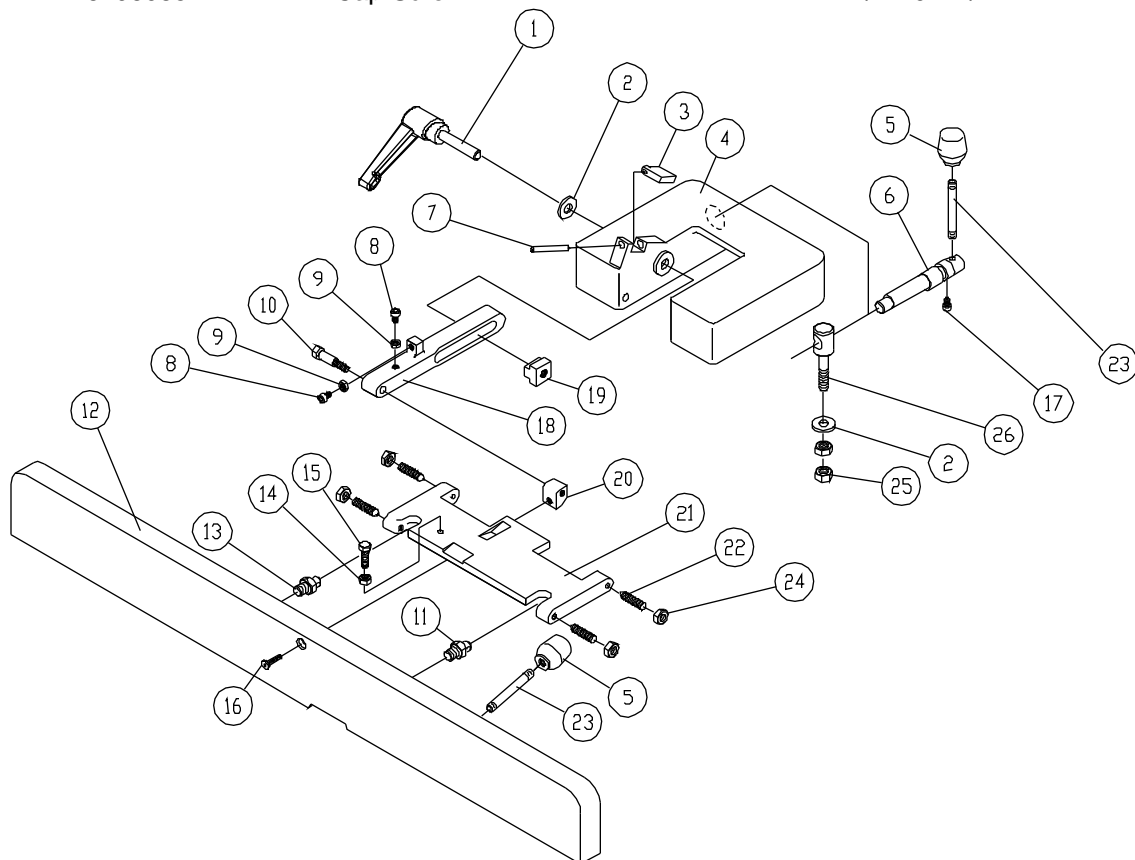

Fence – Parts List and Assembly (All Models)

Index No.	Part No.	Description	Size	Qty.
.....	6296130	Fence Assembly		1
1.....	6296143	Locking Bolt		1
2.....	6296066	Flat Washer	13mm x 28mm x 3mm	2
3.....	6296067	Stop Block		1
4.....	6296068	Fence Bracket		1
5.....	6285945	Knob		2
6.....	6296069	Locking Shaft		1
7.....	6296070	Pin	Ø5mm x 50mm	1
8.....	6296071	Cap Screw	1/4-20 x 1-1/4	2
9.....	6296072	Hex Nut	1/4-20	2
10.....	6296073	Screw		1
11.....	TS-0561052	Hex Nut	1/2-20UNF	2
12.....	6296075	Fence Body		1
13.....	6285940	Pivot Stud		2
14.....	6285966	Hex Nut	5/16-18	1
15.....	6296077	Hex Screw	5/16-18 x 1-1/4	1
16.....	6296078	Hex Screw	5/16-18 x 1-1/2	1
18.....	6296080	Locking Link		1
19.....	6296081	Nut		1
20.....	6285947	Fixed Block		1
21.....	6296082	Fence Link		1
22.....	6285942	Cone Point Screw		4
23.....	6285944	Handle Stud		2
24.....	6285943	Hex Nut	3/8-16	4
25.....	6296083	Hex Nut	1/2-12NC	2
26.....	6296084	Bolt		1
27.....	6296085	Cap Screw	1/4-20 x 1/2	1