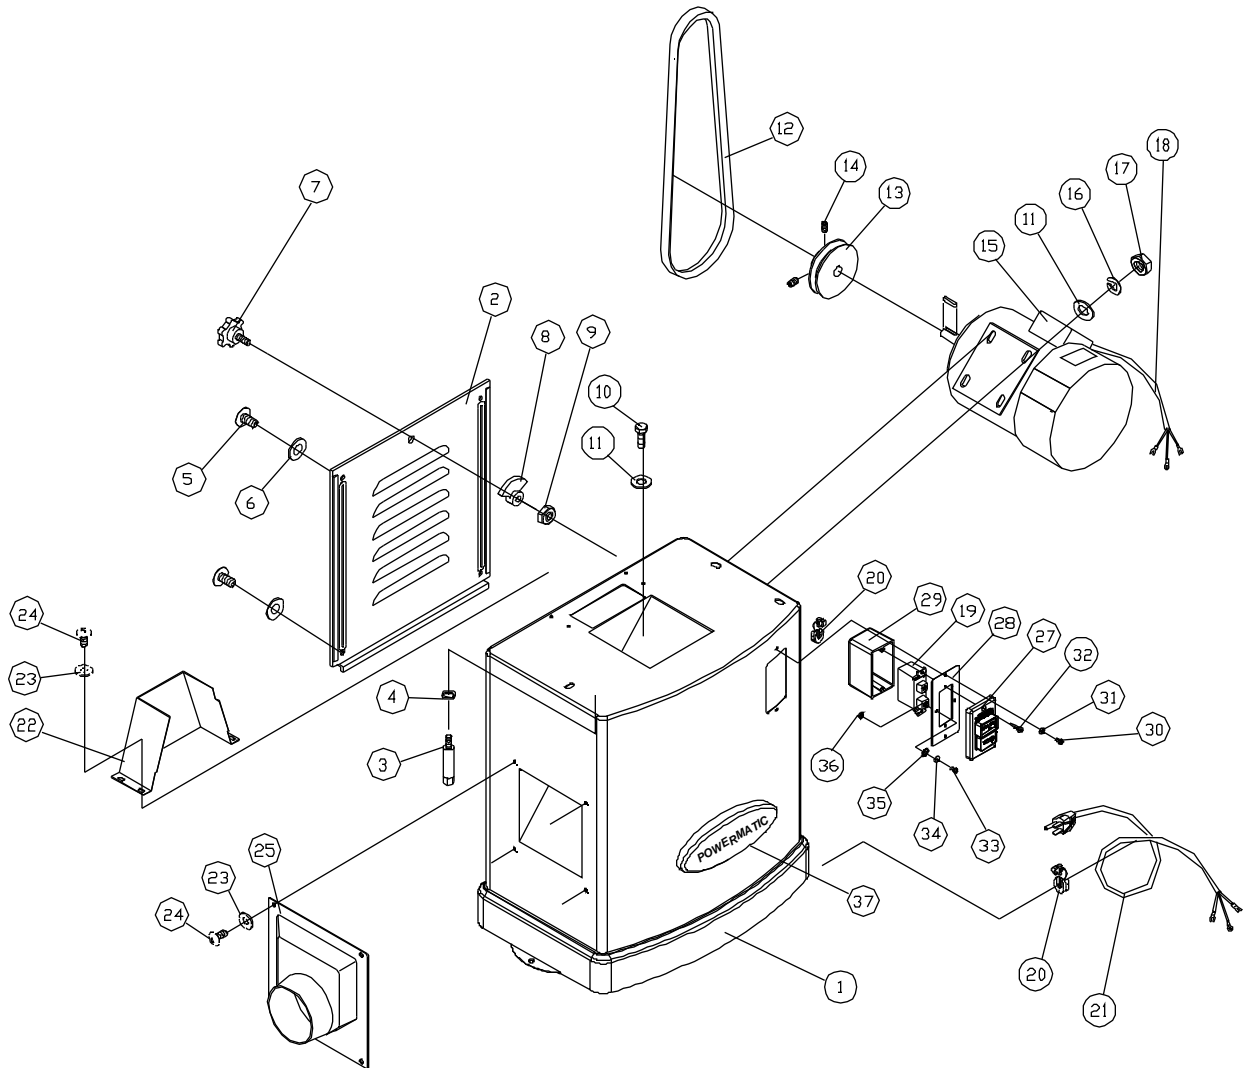

Stand –Assembly (All Models)

Bed – Parts List (All Models)

Index No.	Part No.	Description	Size	Qty.
1	6296086	Base Slide		1
2	6296087	Washer	3/8 x 1 x 5/32	4
3	6296088	Spring Pin	4mm dia. x 14mm Lg	1
4	6296089	Key	9.5mm x 273 mm	1
5	6285931	Cap Screw	3/8-16 x 1-1/2	2
6	6285910	Handle Screw	1/4-20 x 1/2	10
7	TS-0680021	Washer	1/4	2
8	6296091	Hex Screw	1/4-20 x 3/4	1
9	6296092	Socket Head Cap Screw	1/4-20 x 1/2	5
10	TS-0208041	Socket Head Cap Screw	5/16-18 x 3/4	1
11	TS-0208101	Socket Head Cap Screw	5/16-18 x 2	2
12	6296094	Key	5mm x 5mm x 20mm	1
13	6285907	Set Screw	1/4-20 x 3/8	4
14	6285902	Hex Nut	1/4-20	5
15	6296144	Flat Washer	1/4 x 1/2 x 1/32	3
16	6296066	Flat Washer	13mm x 28mm x 3mm	1
17	6296095	Spring Washer	6.5mm x 12.8mm	3
18	6285911	Spring Washer	8.2mm x 15.4mm	2
19	6296096	Wavy Washer	12.6mm x 16.8mm	1
20	6296015	Retaining Ring	ETW-6	3
21	6296022	Retaining Ring	ETW-12	2
22	6285901	Set Screw	1/4-20 NC x 1	5
23	6285906	Collar		1
24	6285904	Washer		1
25	6285905	Bracket		1
26	6285903	Adjusting Screw		1
27	6296097	Shaft		1
28	6296098	Lock Bracket		1
29	6296099	Bolt		1
30	6296100	Bracket		1
31	6296101	Base		1
32	6296102	Front Table		1
33	6296103	Rear Table		1
34	6296104	Plate		1
35	6296105	Gib		2
36	6296106	Shaft		1
37	6296107	Plate		1
38	6296108	Lock Plate		1
39	6296109	Handle		1
40	6296110	Adjusting Base		1
41	6296111	Worm Shaft		1
42	6296112	Worm		1
43	6296113	Nut		1
44	6285900	Screw		2
45	6296060	Set Screw	5/16-18 x 3/4	2
46	6285966	Hex Nut	5/16-18	3
47	6296114	Set Block		1
48	6296014	Cap Screw	5/16-18 x 3/4	2
49	6296115	Stud		1
50	6296116	Pointer		1
51	6296117	Pan Head Screw	5/32-32 x 1/4	1
52	6285917	Push Block		2
53	6285908	Wheel Handle		1
54	6296145	Cutterhead Guard		1
55	TS-1533032	Phillips Pan Head Machine Screw	M5 x 10mm	1
57	6285892	Guard Post		1