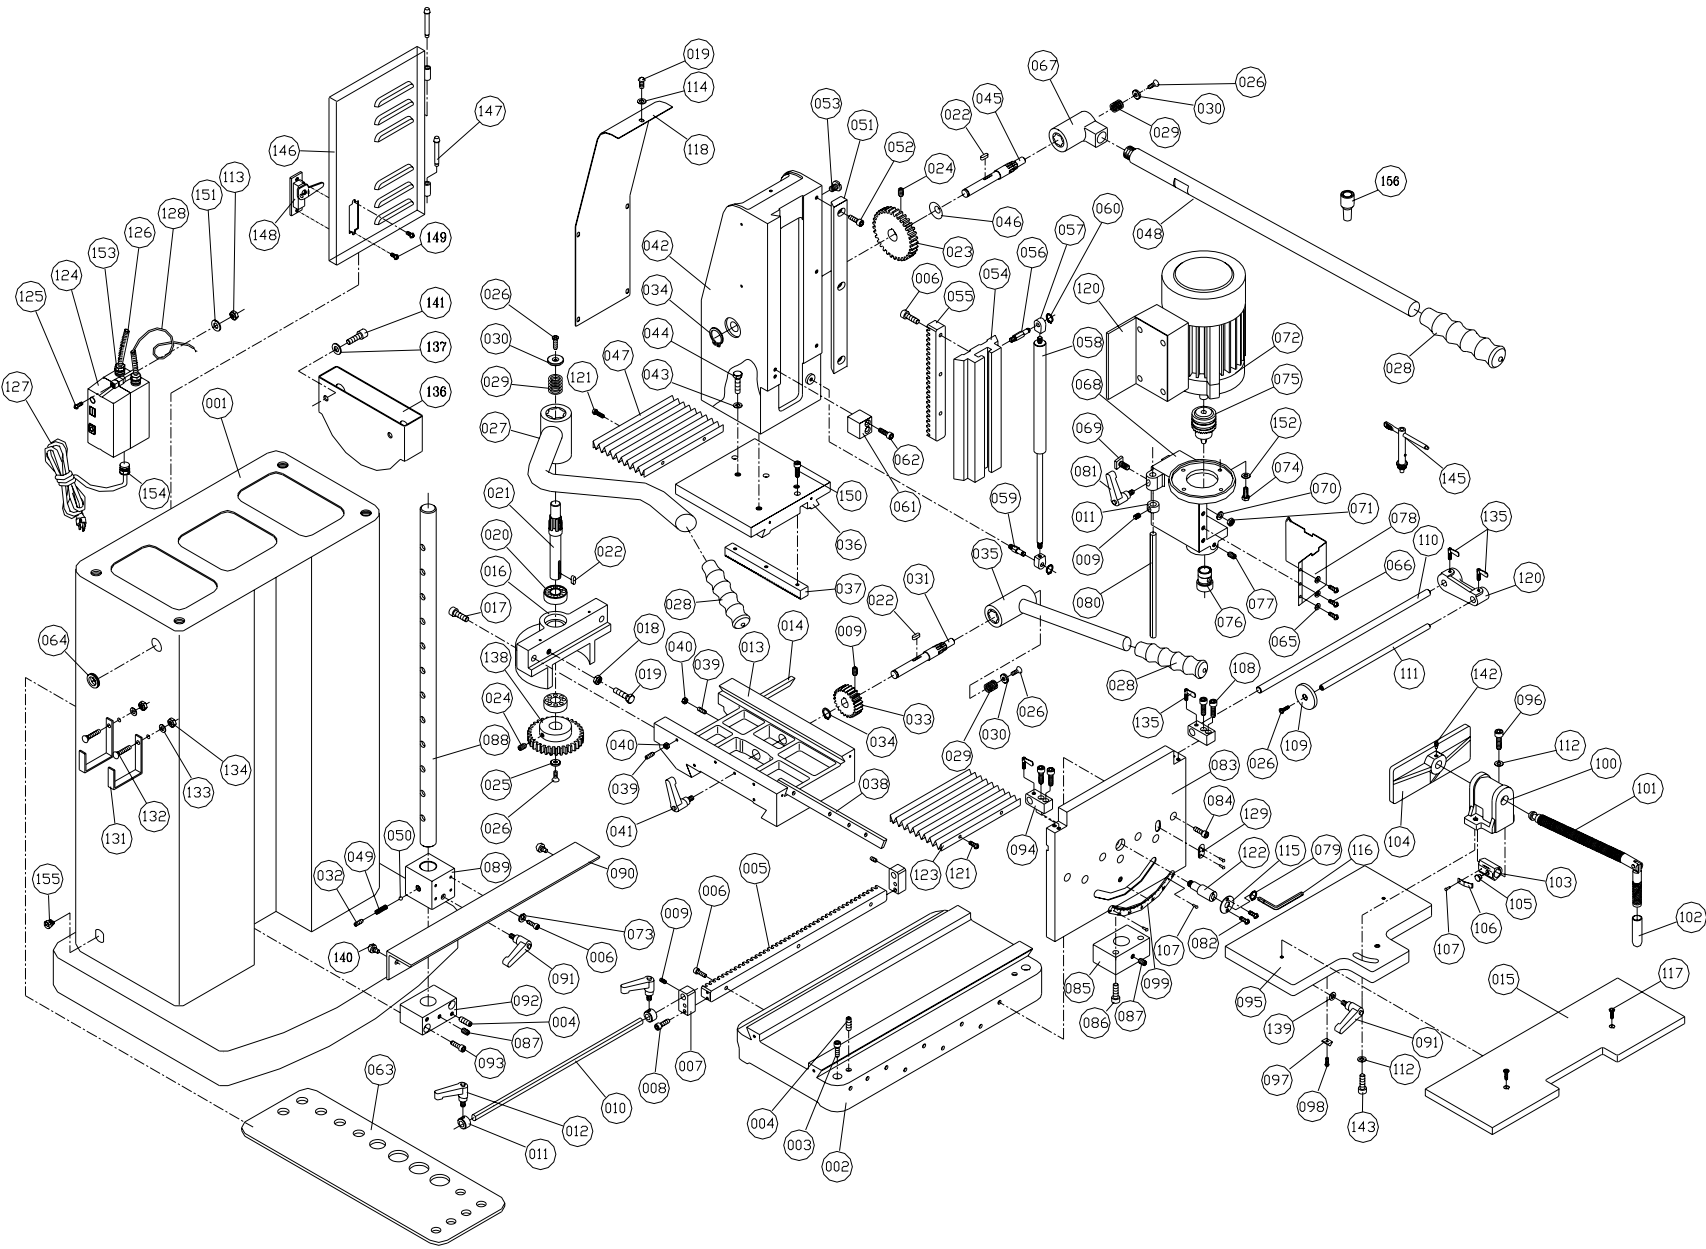

720HD Heavy Duty Mortiser

Parts List: 720HD Heavy Duty Mortiser

Index No.	Part No.	Description	Size	Qty
1	720HD-101	Stand		1
1	720HD-101	Stand		1
2	720HD-102	X Axis Slide Base		1
3	720HD-103	Socket Head Cap Screw	M10x65	4
4	720HD-104	Set Screw	M10x55	6
5	720HD-105	X Axis Gear Rack		1
6	TS-1503041	Socket Head Cap Screw	M6x16	7
7	720HD-107	Rod Support		2
8	TS-1503071	Socket Head Cap Screw	M6x30	4
9	TS-1523011	Set Screw	M6x6	4
10	6294144	Setting Rod		1
11	6294143	Setting Collar		3
12	720HD-112	Locking Handle	M6x10	2
13	720HD-113	X Axis Slide		1
14	720HD-114	Dovetail Gib		1
15	720HD-115	Wooden Table Top		1
16	720HD-116	Gear Housing		1
17	TS-1506031	Socket Head Cap Screw	M12x30	2
18	TS-1540081	Hex Nut	M12	1
19	TS-1492041	Hex Cap Screw	M12x40	1
20	BB-6004ZZ	Bearing	#6004ZZ	2
21	720HD-121	X Axis Shaft		1
22	720HD-122	Key	5x5x30	3
23	720HD-123	Feed Gear		1
24	TS-1523041	Set Screw	M6x12	4
25	720HD-125	Spacer		1
26	TS-1514021	Flat Head Socket Screw	M6x16	5
27	720HD-127	X Axis Handle		1
28	720HD-128	Plastic Handle Grip		3
29	6294166	Spring		3
30	6294167	Washer		3
31	720HD-131	Y Axis Shaft		1
32	TS-1525011	Set Screw	M10x10	1
33	720HD-133	Y Axis Feed Gear		1
34	720HD-134	Retaining Ring	STW-20	2
35	720HD-135	Y Axis Handle		1
36	720HD-136	Y Axis Slide		1
37	720HD-137	Y Axis Gear Rack		1
38	720HD-138	Dovetail Gib		1
39	720HD-139	Set Screw	M6x40	6
40	TS-1540041	Hex Nut	M6	6
41	720HD-141	Locking Handle	M6x38	1
42	720HD-142	Column		1
43	TS-2360121	Flat Washer	M12	3
44	TS-1506051	Socket Head Cap Screw	M12x40	3
45	720HD-145	Z Axis Shaft		1
46	720HD-146	Washer	D34.5xd20x0.4t	1
47	720HD-147	Pleated Dust Cover		1
48	720HD-148A	Z Axis Handle		1
49	720HD-149	Spring		1
50	720HD-150	Steel Ball	D8	1
51	720HD-151	Gib		1
52	TS-1504031	Socket Head Cap Screw	M8x16	3
53	720HD-153	Screw		3
54	720HD-154	Z Axis Slide Base		1
55	720HD-155	Z Axis Gear Rack		1
56	720HD-156	Cylinder Fitting Shaft (Short)		1