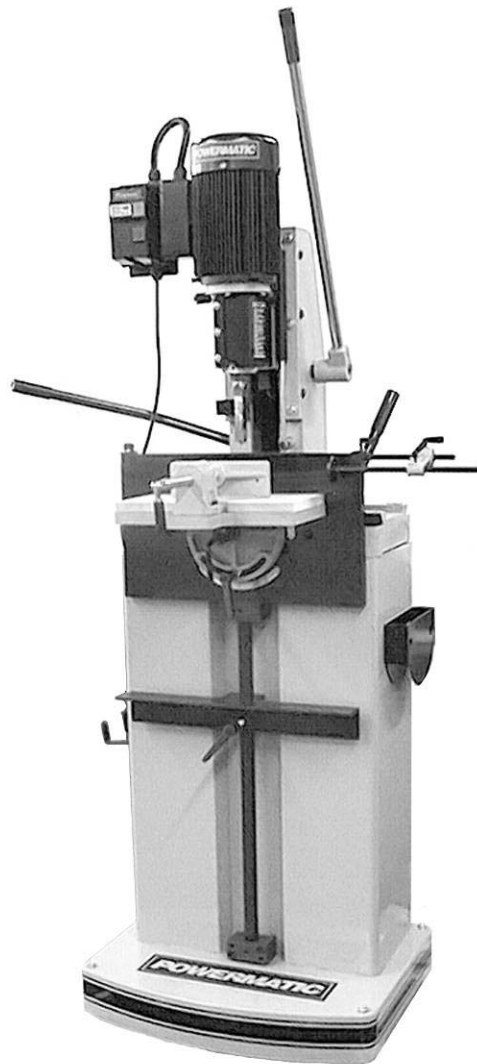

POWERMATIC®

Operating Instructions and Parts Manual Heavy-Duty Mortiser Model 720HD

WMH TOOL GROUP, Inc.

2420 Vantage Drive
Elgin, Illinois 60124
Ph.: 800-274-6848
www.wmhtoolgroup.com

Part No. M-1791309

Revision B 7/07

Copyright © 2007 WMH Tool Group