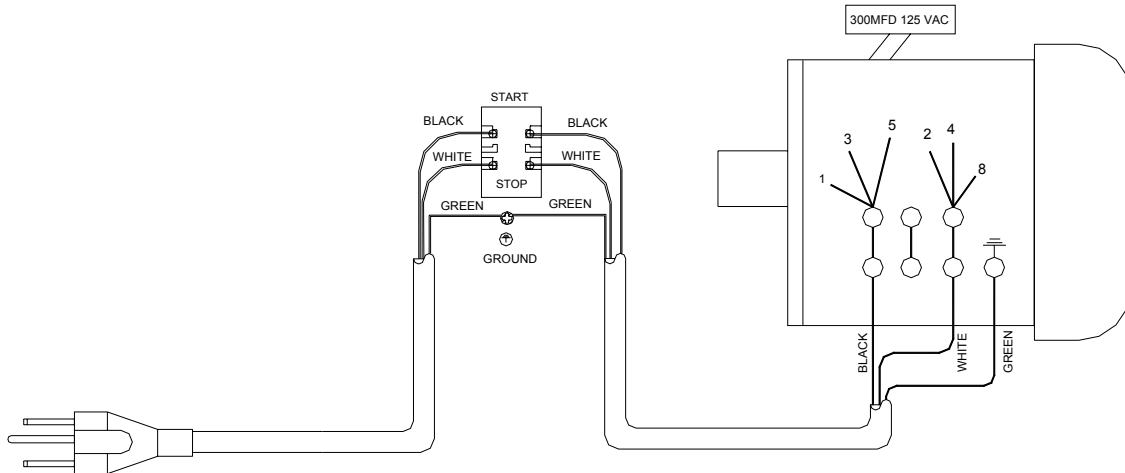

Wiring Diagrams

Wiring Diagram – Serial # 05060540312 and lower

ELECTRICAL SCHEMATIC - 115V