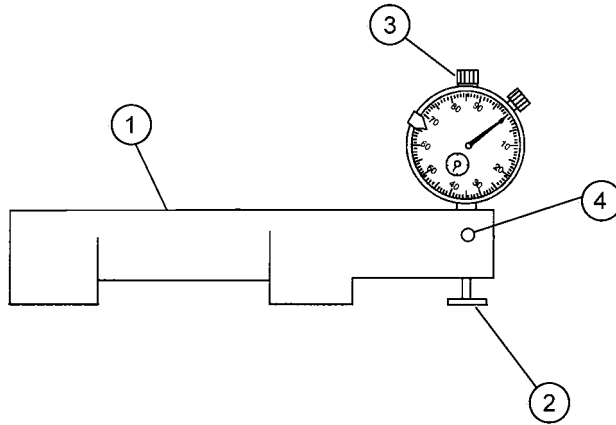

Optional Knife Gauge – Parts and Assembly

Index No.	Part No.	Description	Size	Qty.
1	3042511	Jointer Indicator Base		1
2	6391008	Indicator Point	5/8 Flat	1
3	6391006	Dial Indicator	1/2	1
4	6714011	Socket Set Screw	1/4-20 x 1/4	1