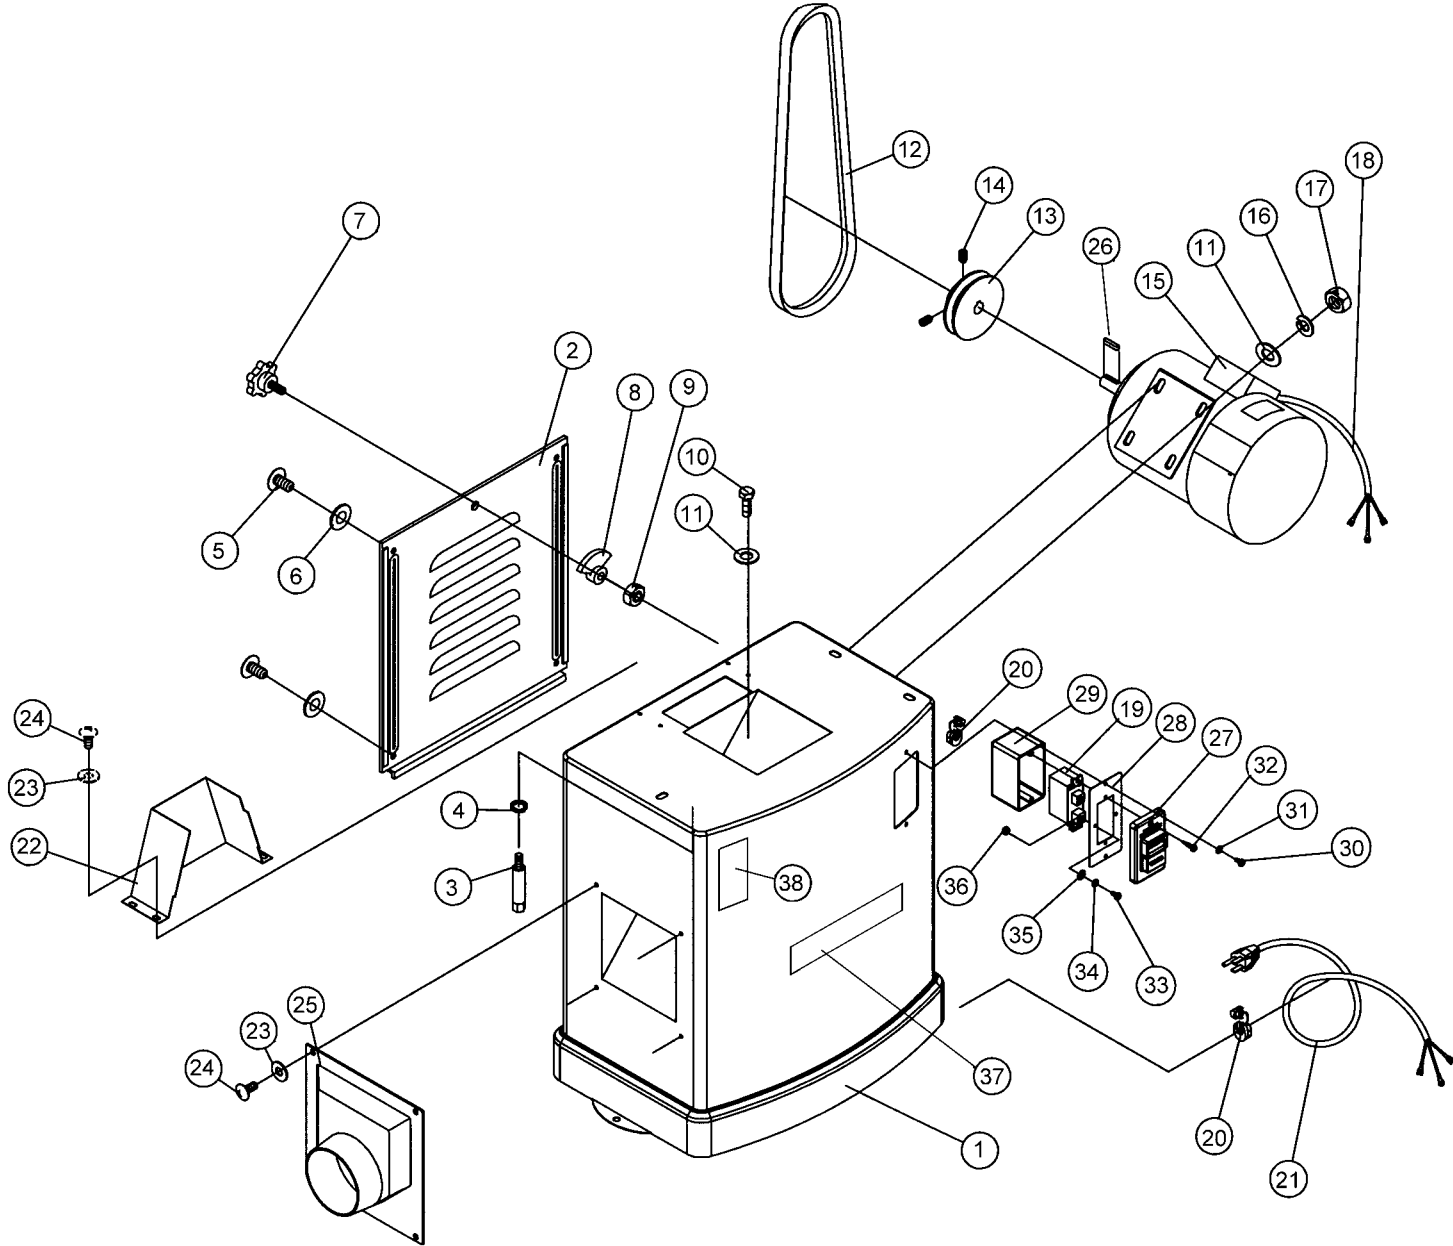

Stand - Assembly

Bed – Parts All Models

Index No.	Part No.	Description	Size	Qty.
1	6296086	Base Slide		1
2	6296087	Washer	3/8 x 1 x 5/32	4
3	6296088	Spring Pin	4mm dia. x 14mm Lg	1
4	6296089	Key	9.5mm x 273 mm	1
5	6285931	Cap Screw	3/8-16 x 1-1/2	2
6	6285910	Handle Screw	1/4-20 x 1/2	10
7	6284909	Washer	6.6mmx13mmx1.0mm	2
8	6296091	Hex Screw	1/4-20 x 3/4	1
9	6296092	Cap Screw	1/4-20 x 1/2	5
10	6296093	Cap Screw	5/16-18 x 3/4	1
11	6285912	Cap Screw	5/16-18 x 2.0	2
12	6296094	Key	5mm x 5mm x 20mm	1
13	6285907	Set Screw	1/4-20 x 3/8	4
14	6285902	Hex Nut	1/4-20	5
15	6296144	Flat Washer	1/4 x 1/2 x 1/32	3
16	6296066	Flat Washer	13mm x 28mm x 3mm	1
17	6296095	Spring Washer	6.5mm x 12.8mm	3
18	6285911	Spring Washer	8.2mm x 15.4mm	2
19	6296096	Wavy Washer	12.6mm x 16.8mm	1
20	6296015	Retaining Ring	ETW-6	3
21	6296022	Retaining Ring	ETW-12	2
22	6285901	Set Screw	1/4-20 NC x 1	5
23	6285906	Collar		1
24	6285904	Washer		1
25	6285905	Bracket		1
26	6285903	Adjusting Screw		1
27	6296097	Shaft		1
28	6296098	Lock Bracket		1
29	6296099	Bolt		1
30	6296100	Bracket		1
31	6296101	Base		1
32	6296102	Front Table		1
33	6296103	Rear Table		1
34	6296104	Plate		1
35	6296105	Gib		2
36	6296106	Shaft		1
37	6296107	Plate		1
38	6296108	Lock Plate		1
39	6296109	Handle		1
40	6296110	Adjusting Base		1
41	6296111	Worm Shaft		1
42	6296112	Worm		1
43	6296113	Nut		1
44	6285900	Screw		2
45	6296060	Set Screw	5/16-18 x 3/4	2
46	6285966	Hex Nut	5/16-18	3
47	6296114	Set Block		1
48	6296014	Cap Screw	5/16-18 x 3/4	2
49	6296115	Stud		1
50	6296116	Pointer		1
51	6296117	Pan Head Screw	5/32-32 x 1/4	1
52	6285917	Push Block		2
53	6285908	Wheel		1
54	6296145	Cutterhead Guard		1
55	6296146	Pan Head Screw	M5 x 0.8P x 10mm	1
57	6285892	Cutterhead Post		1