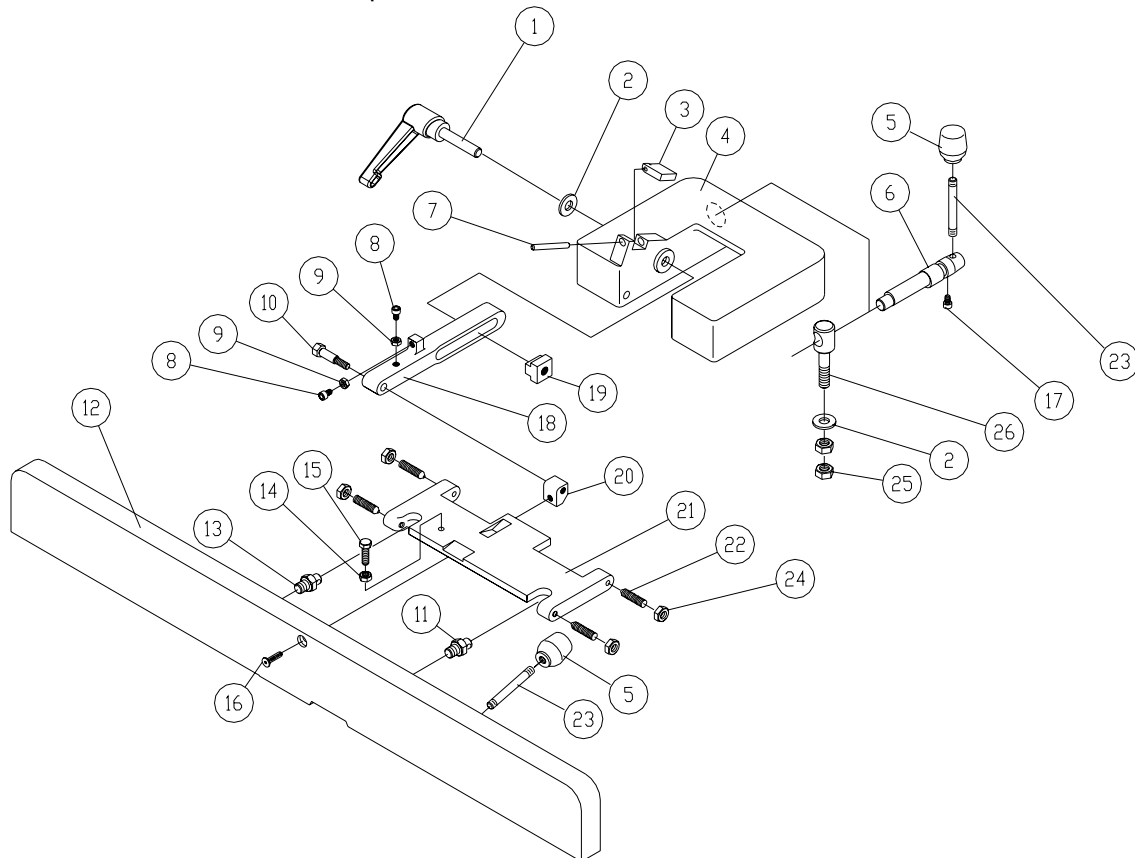

## Fence – Parts List

Index No.	Part No.	Description	Size	Qty.
.....	6296130	Fence Assembly		1
1	6296143	Locking Bolt		1
2	6296066	Flat Washer	13mm x 28mm x 3mm	2
3	6296067	Stop Block		1
4	6296068	Fence Bracket		1
5	6285945	Knob		2
6	6296069	Locking Shaft		1
7	6296070	Pin	5mm x 50mm	1
8	6296071	Cap Screw	1/4-20 x 1-1/4	2
9	6296072	Hex Nut	1/4-20	2
10	6296073	Screw		1
11	6285940	Hex Nut	1/2-20	2
12	6296075	Fence Body		1
13	6296076	Bolt		2
14	6285966	Hex Nut	5/16-18	1
15	6296077	Hex Screw	5/16-18 x 1-1/4	1
16	6296078	Hex Screw	5/16-18 x 1-1/2	1
18	6296080	Locking Link		1
19	6296081	Nut		1
20	6285947	Fixed Block		1
21	6296082	Fence Link		1
22	6285942	Cone Point Screw		4
23	6285944	Handle Stud		2
24	6285943	Hex Nut	3/8-16	4
25	6296083	Hex Nut	1/2-12NC	2
26	6296084	Bolt		1
27	6296085	Cap Screw	1/4-20 x 1/2	1