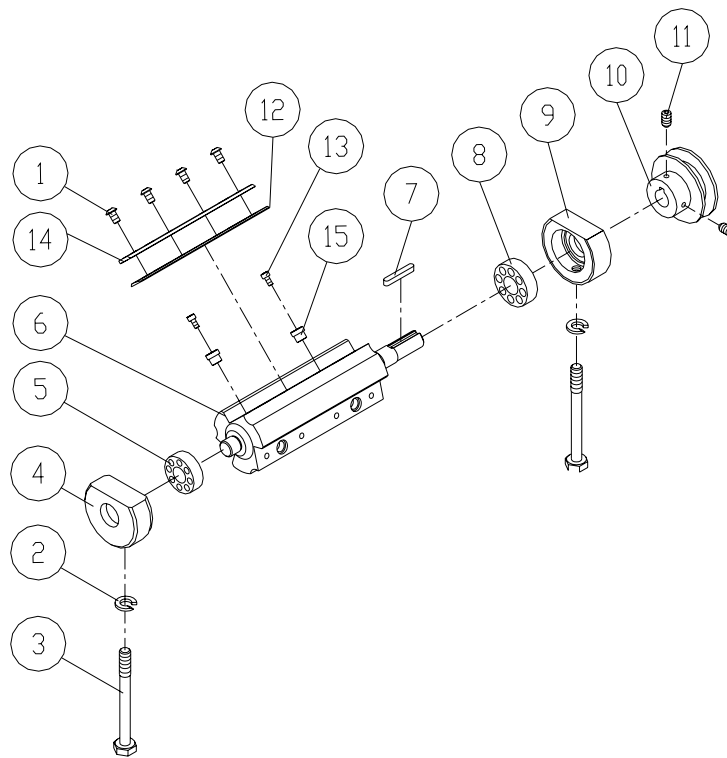

Cutterhead – Parts and Assembly

Index No.	Part No.	Description	Size	Qty.
.....	JJ6CSDX-CA	Cutterhead Assembly (Index #s 1-15)	.....	1
1	JJ6CSDX-101	Special Button Head Socket Screw	.....	12
2	TS-0720091	Lock Washer	3/8"	2
3	JEA-B01	Bolt	.....	2
4	3H-C02	Bearing Housing	.....	1
5	BB-6202ZZ	Ball Bearing	6202ZZ	1
6	JJ6CSDX-106	Cutterhead	.....	1
7	5F-G108	Key	5x5x25	1
8	BB-6203ZZ	Ball Bearing	6203ZZ	1
9	JH-C04	Bearing Housing	.....	1
10	JH-C07	Cutterhead Pulley	.....	1
11	TS-0267041	Set Screw	1/4"-20x3/8"	2
12	708801DX	Knife for JJ-6CSDX (set of 3)	.....	1
13	TS-1501021	Socket Head Cap Screw	M4-0.7Px8	6
14	JJ6CSDX-114	Knife Lock Bar	.....	3
15	JJ6CSDX-115	Adjustment Nut	.....	6