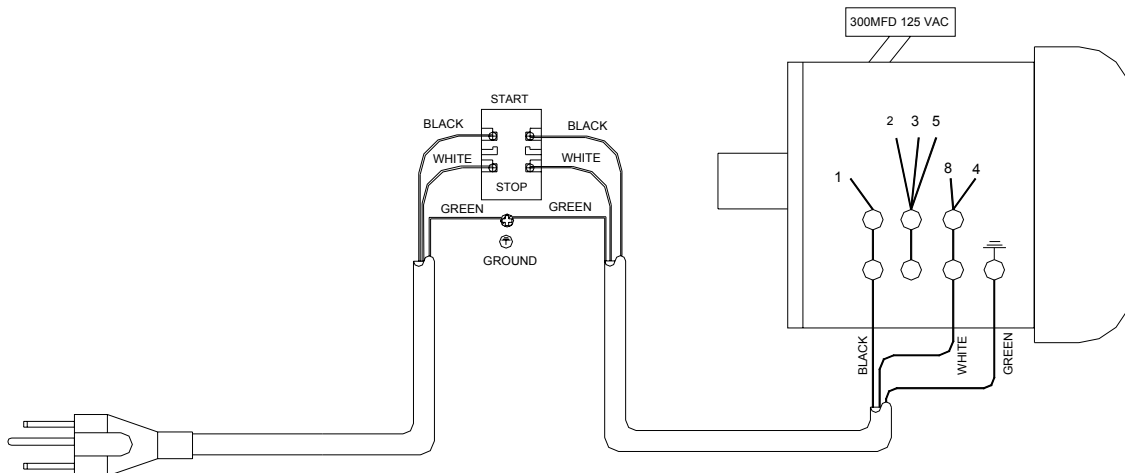

ELECTRICAL SCHEMATIC - 230V

Serial # 05060540312 and lower