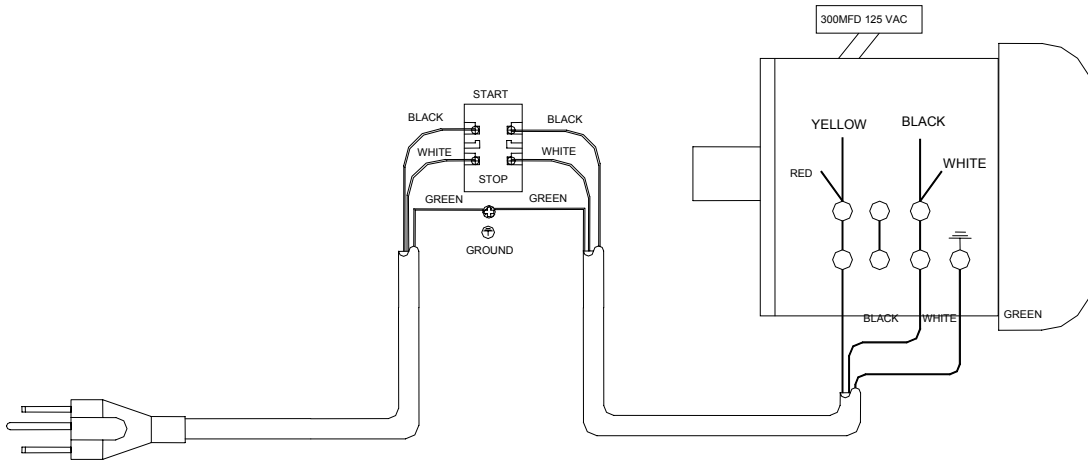

## ELECTRICAL SCHEMATIC - 230V

Serial # 05060540312 and lower

Wiring Diagram – Serial # 05060540313 and higher

ELECTRICAL SCHEMATIC - 115V

ELECTRICAL SCHEMATIC - 230V