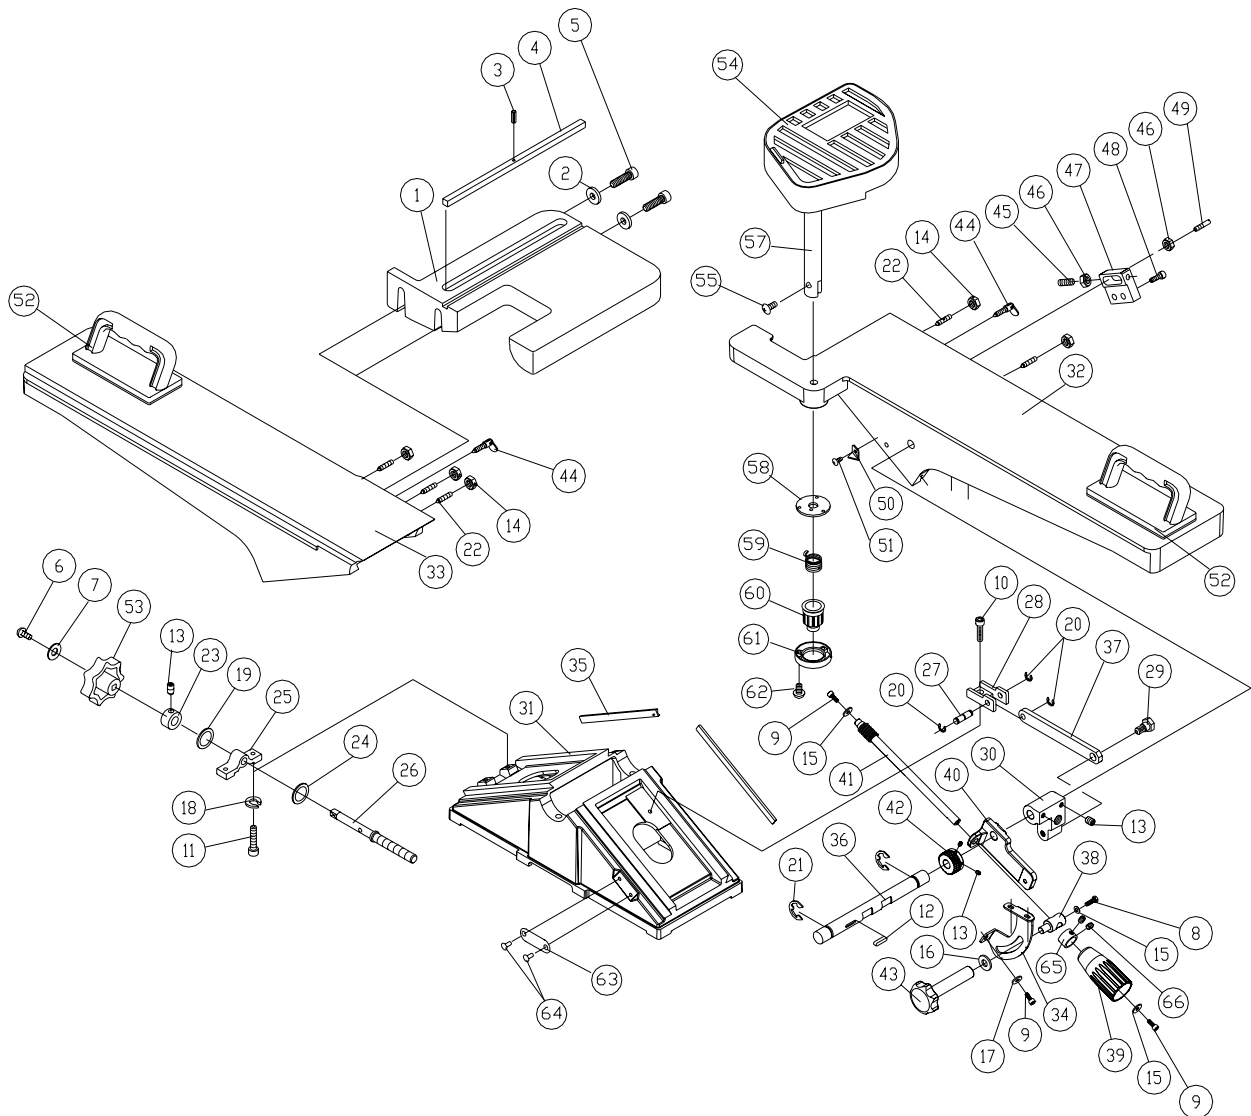

Bed – Parts All Models

Index No.	Part No.	Description	Size	Qty.
58	6285893	Washer		1
59	6285894	Spring		1
60	6285895	Knob		1
61	6285896	Retainer		1
62	6285897	Screw	5/32-32 x 5/8	3
63	6296147	Depth Scale		1
64	6296148	Rivet		2
65	6296151	Collar		1
66	6296152	Set Screw	1/4-20 UNC x 1/4	2