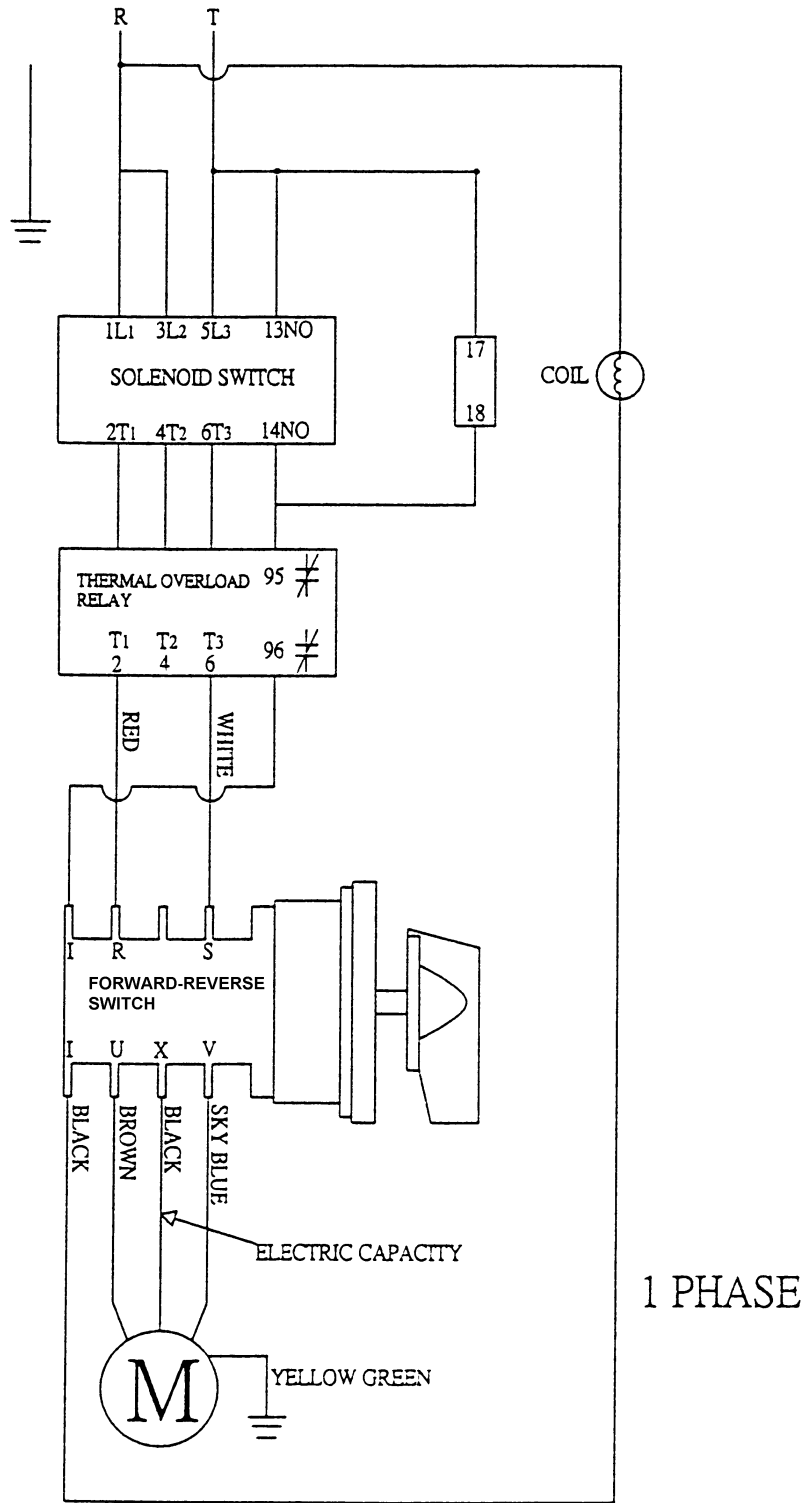

ELECTRICAL SCHEMATIC (Model 25A)