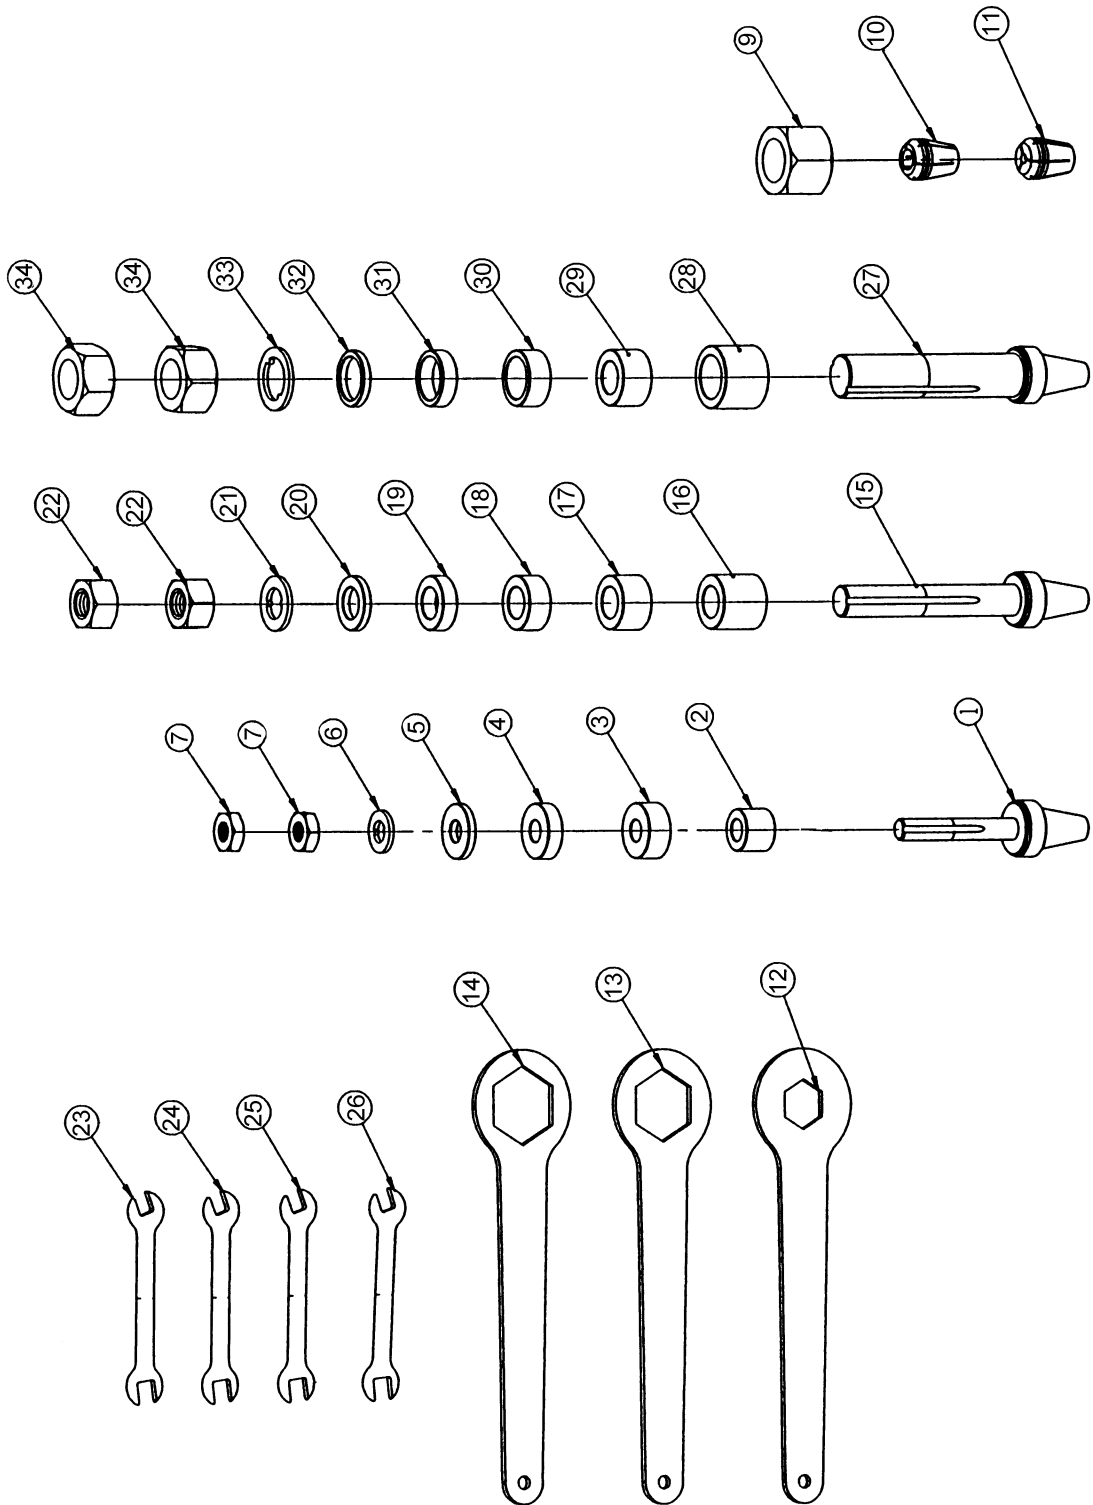

PARTS LIST: Spindle Assemblies (Model 25A)

NO.	PART NO.	DESCRIPTION	NO.	PART NO.	DESCRIPTION
	6295531	1/2" Spindle Assembly (Items 1 thru 8)	18	6295500	Spacer Washer, 3/4" x 15mm
1	6295513	Spindle, 1/2"	19	6295501	Spacer Washer, 3/4" x 10mm
2	6295487	Spacer Washer, 1/2" x 20mm	20	6295502	Spacer Washer, 3/4" x 5mm
3	6295488	Spacer Washer, 1/2" x 15mm	21	6295503	Lock Washer
4	6295489	Spacer Washer, 1/2" x 10mm	22	6295505	Hex Nut, 3/4"
5	6295490	Spacer Washer 1/2" x 5mm	23	6295506	Spanner Wrench, 10-12
6	6295491	Lock Washer	24	6295507	Spanner Wrench, 12-14
7	6295492	Hex Nut, 1/2"	25	6295508	Spanner Wrench, 17-19
9	6295493	Router Nut	26	6295509	Spanner Wrench, 19-21
10	6295494	Router Collet, 1/2"		6295533	1" Spindle Assembly (Items 27 thru 34)
11	6295495	Router Collet, 1/4"	27	6295486	Spindle, 1"
12	6295496	Spanner Wrench, 26mm	28	6295512	Spacer Washer, 1" x 30mm
13	6295497	Spanner Wrench, 38mm	29	6295515	Spacer Washer, 1" x 15mm
14	6295498	Spanner Wrench, 41mm	30	6295514	Spacer Washer, 1" x 20mm
	6295532	3/4" Spindle Assembly (Items 15 thru 22)	31	6295519	Spacer Washer, 1" x 10mm
15	6295485	Spindle, 3/4"	32	6295516	Spacer Washer, 1" x 5mm
16	6295499	Spacer Washer, 3/4" x 30mm	33	6295517	Lock Washer
17	6295504	Spacer Washer, 3/4" x 20mm	34	6295518	Hex Nut, 1"

EXPLODED VIEW: Spindle Assemblies (Model 25A)

1" Spindle Assy. 6295533
3/4" Spindle Assy. 6295532
1/2" Spindle Assy. 6295531