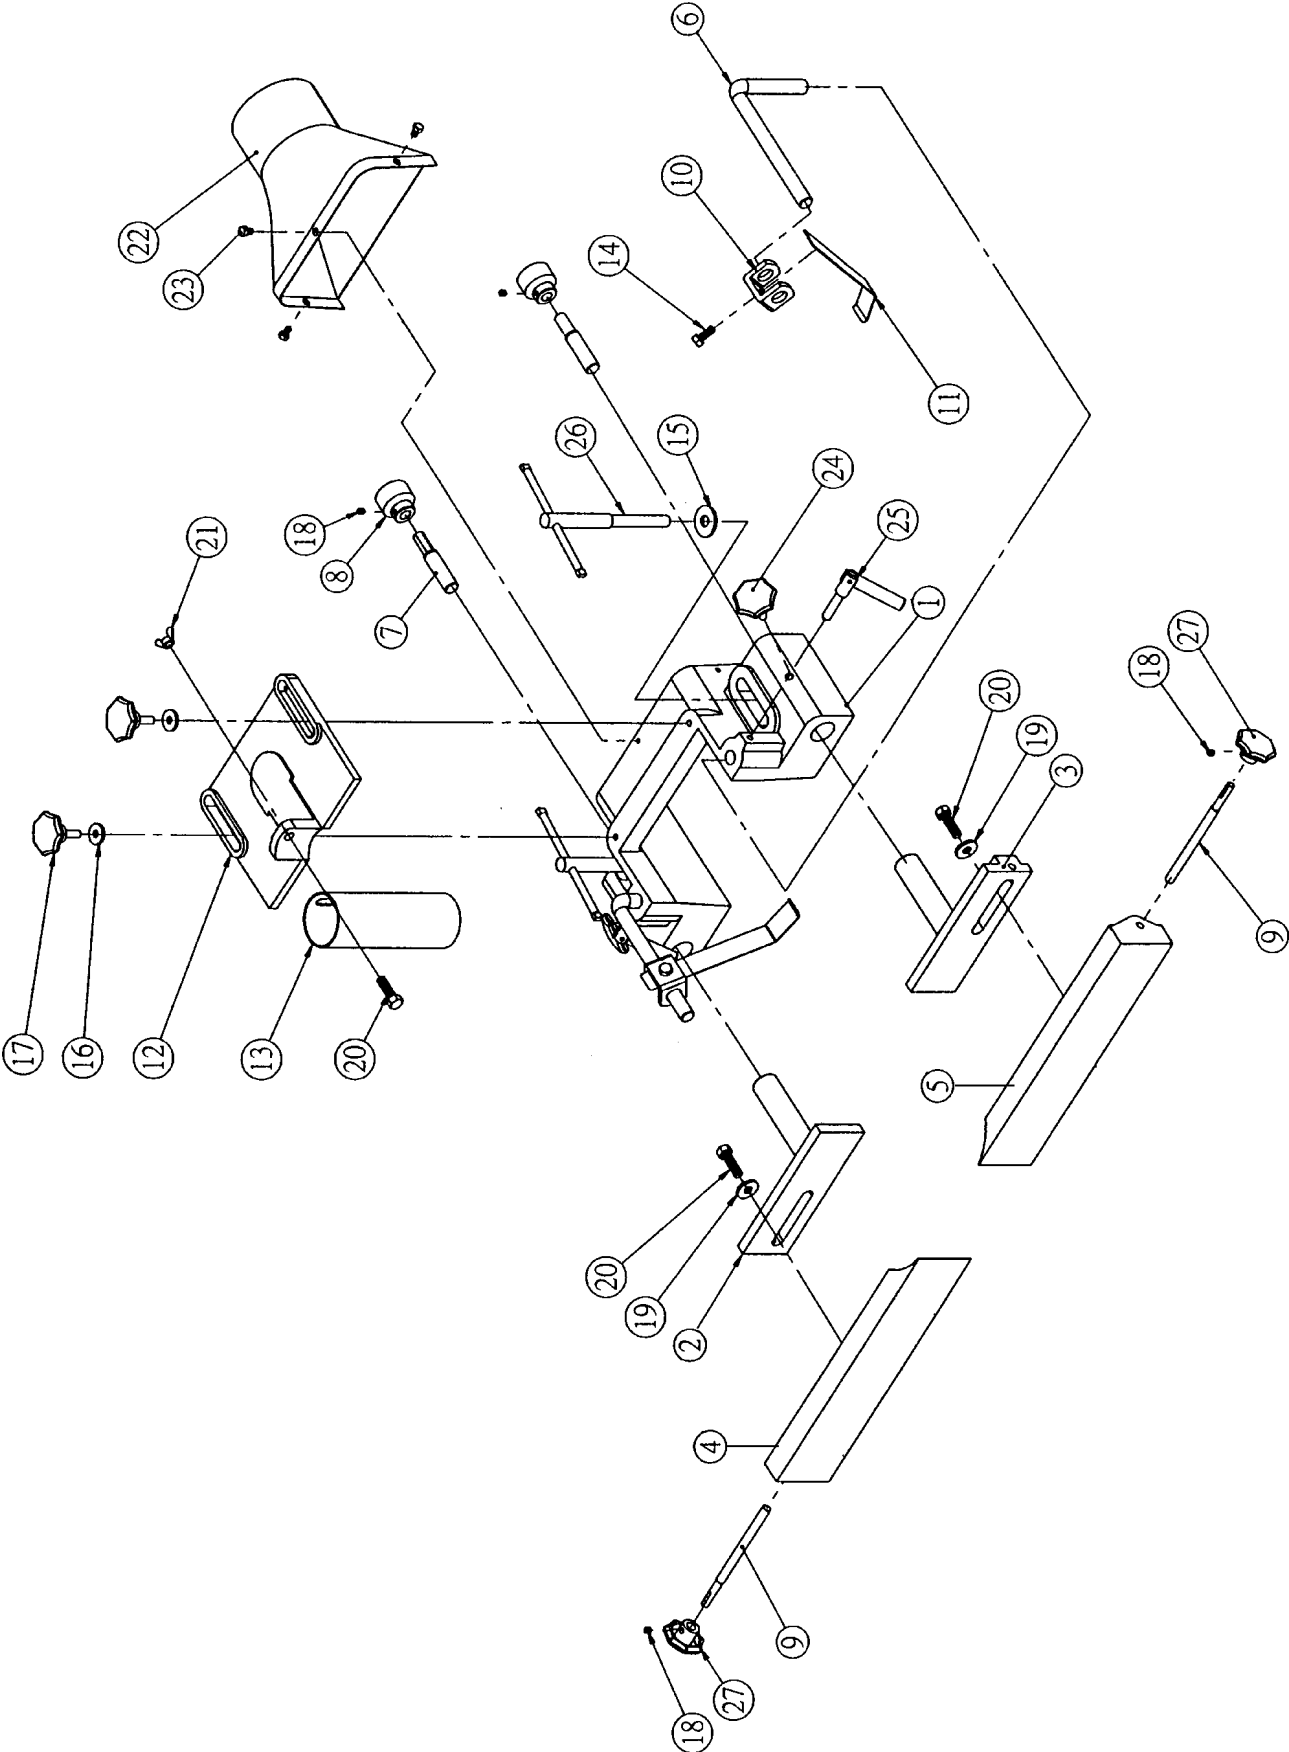

EXPLODED VIEW: Fence Frame Assembly (Model 25A)

PARTS LIST: Spindle Assemblies (Model 25A)

NO.	PART NO.	DESCRIPTION	NO.	PART NO.	DESCRIPTION
	6295531	1/2" Spindle Assembly (Items 1 thru 8)	18	6295500	Spacer Washer, 3/4" x 15mm
1	6295513	Spindle, 1/2"	19	6295501	Spacer Washer, 3/4" x 10mm
2	6295487	Spacer Washer, 1/2" x 20mm	20	6295502	Spacer Washer, 3/4" x 5mm
3	6295488	Spacer Washer, 1/2" x 15mm	21	6295503	Lock Washer
4	6295489	Spacer Washer, 1/2" x 10mm	22	6295505	Hex Nut, 3/4"
5	6295490	Spacer Washer 1/2" x 5mm	23	6295506	Spanner Wrench, 10-12
6	6295491	Lock Washer	24	6295507	Spanner Wrench, 12-14
7	6295492	Hex Nut, 1/2"	25	6295508	Spanner Wrench, 17-19
9	6295493	Router Nut	26	6295509	Spanner Wrench, 19-21
10	6295494	Router Collet, 1/2"		6295533	1" Spindle Assembly (Items 27 thru 34)
11	6295495	Router Collet, 1/4"	27	6295486	Spindle, 1"
12	6295496	Spanner Wrench, 26mm	28	6295512	Spacer Washer, 1" x 30mm
13	6295497	Spanner Wrench, 38mm	29	6295515	Spacer Washer, 1" x 15mm
14	6295498	Spanner Wrench, 41mm	30	6295514	Spacer Washer, 1" x 20mm
	6295532	3/4" Spindle Assembly (Items 15 thru 22)	31	6295519	Spacer Washer, 1" x 10mm
15	6295485	Spindle, 3/4"	32	6295516	Spacer Washer, 1" x 5mm
16	6295499	Spacer Washer, 3/4" x 30mm	33	6295517	Lock Washer
17	6295504	Spacer Washer, 3/4" x 20mm	34	6295518	Hex Nut, 1"