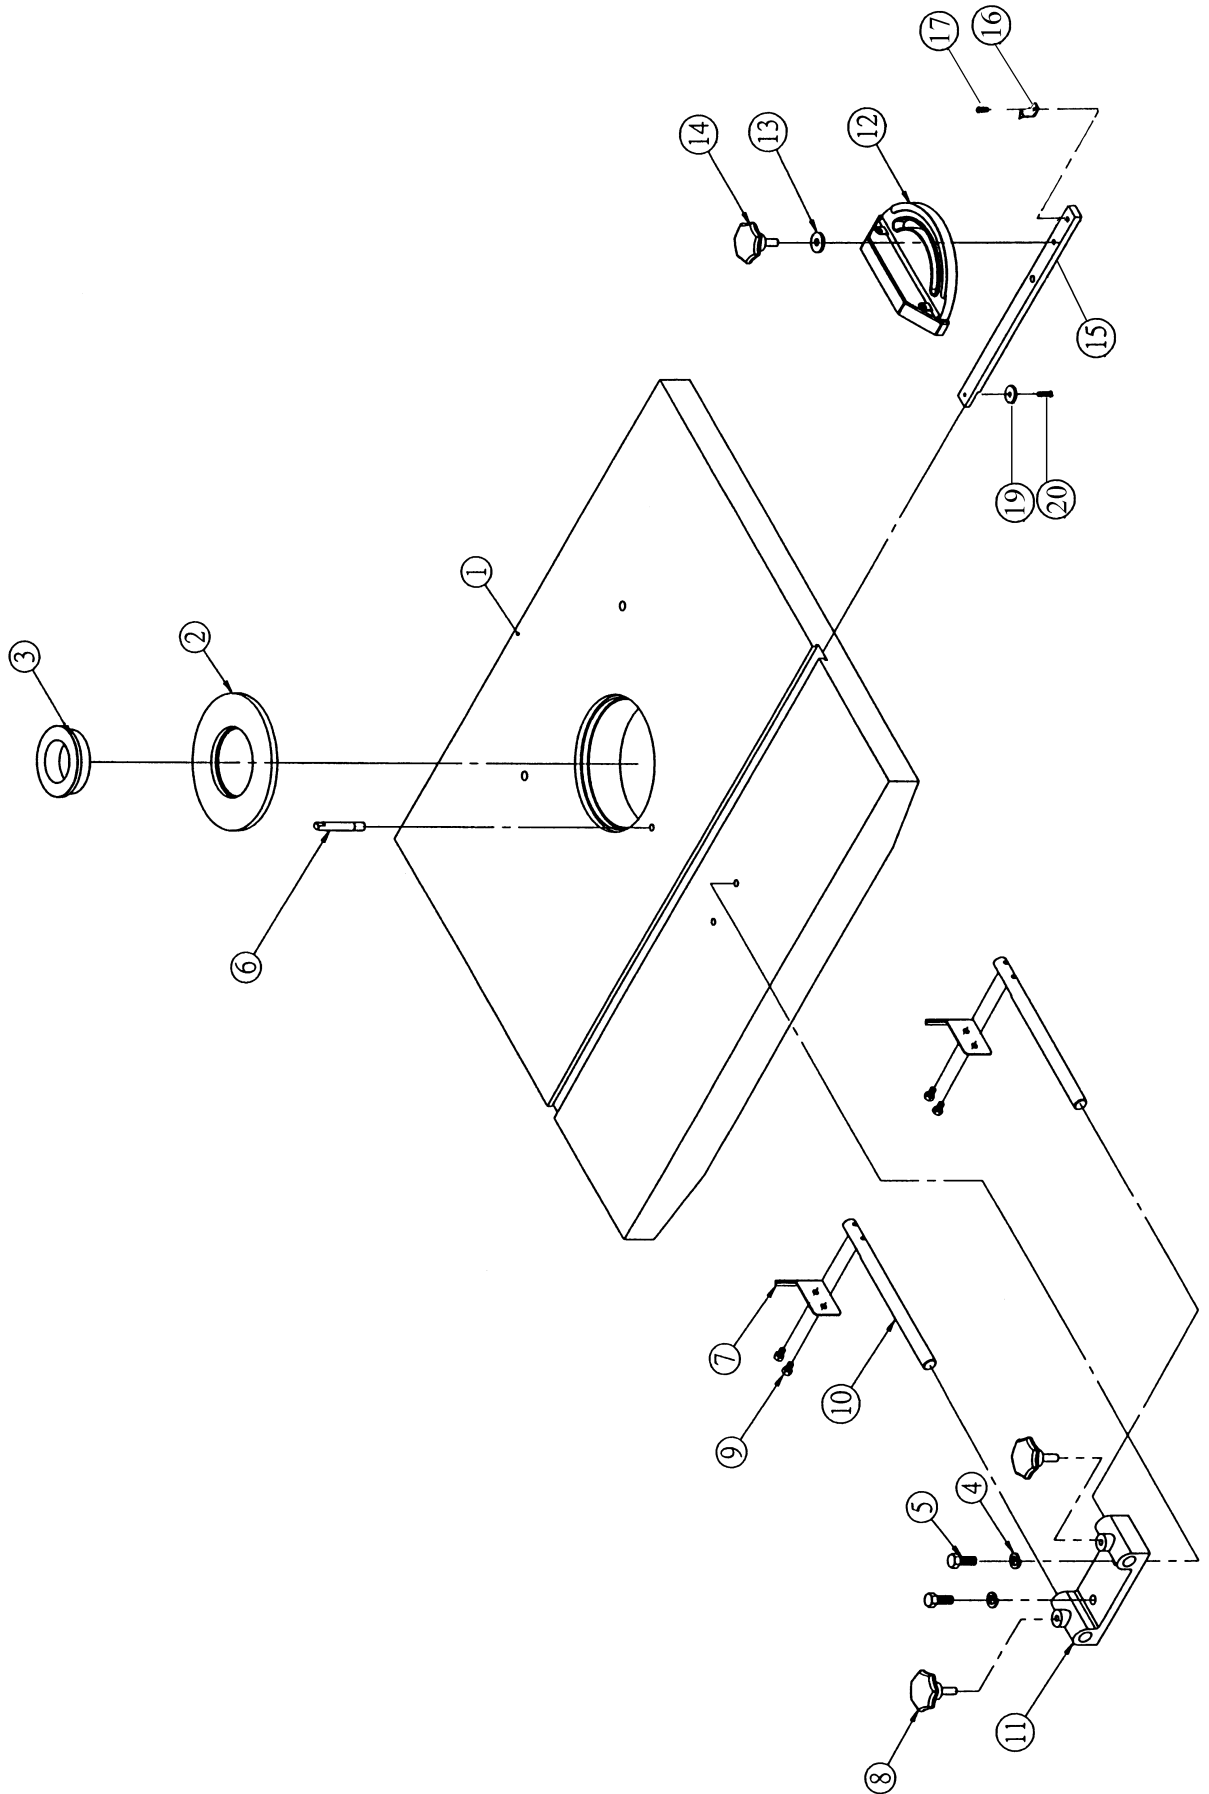

PARTS LIST: **Table Assembly** (Model 25A)

NO.	PART NO.	DESCRIPTION	NO.	PART NO.	DESCRIPTION
1	6295393	Table	11	6295403	Bracket Support
2	6295394	Table Ring		6295524	Mitre Gauge Assembly (Items 12 thru 20)
3	6295395	Table Ring	12	6295404	Mitre Gauge
	6295525	Auxiliary Support Assembly (Items 4 & 5, 7 thru 11)	13	6295405	Washer, 5/16"
4	6295396	Spring Washer, 3/8"	14	6295406	Lock Knob
5	6295397	Hex Head Screw, 3/8" x 1"	15	6295407	Guide Bar
6	6295398	Starting Pin	16	6295535	Index Pointer
7	6295399	Spring Plate	17	6295536	Screw
8	6295400	Knob	19	6295538	Washer
9	6295401	Hex Head Bolt, 1/4" x 3/8"	20	6295539	Screw
10	6295402	Rod			

EXPLODED VIEW: **Table Assembly (Model 25A)**