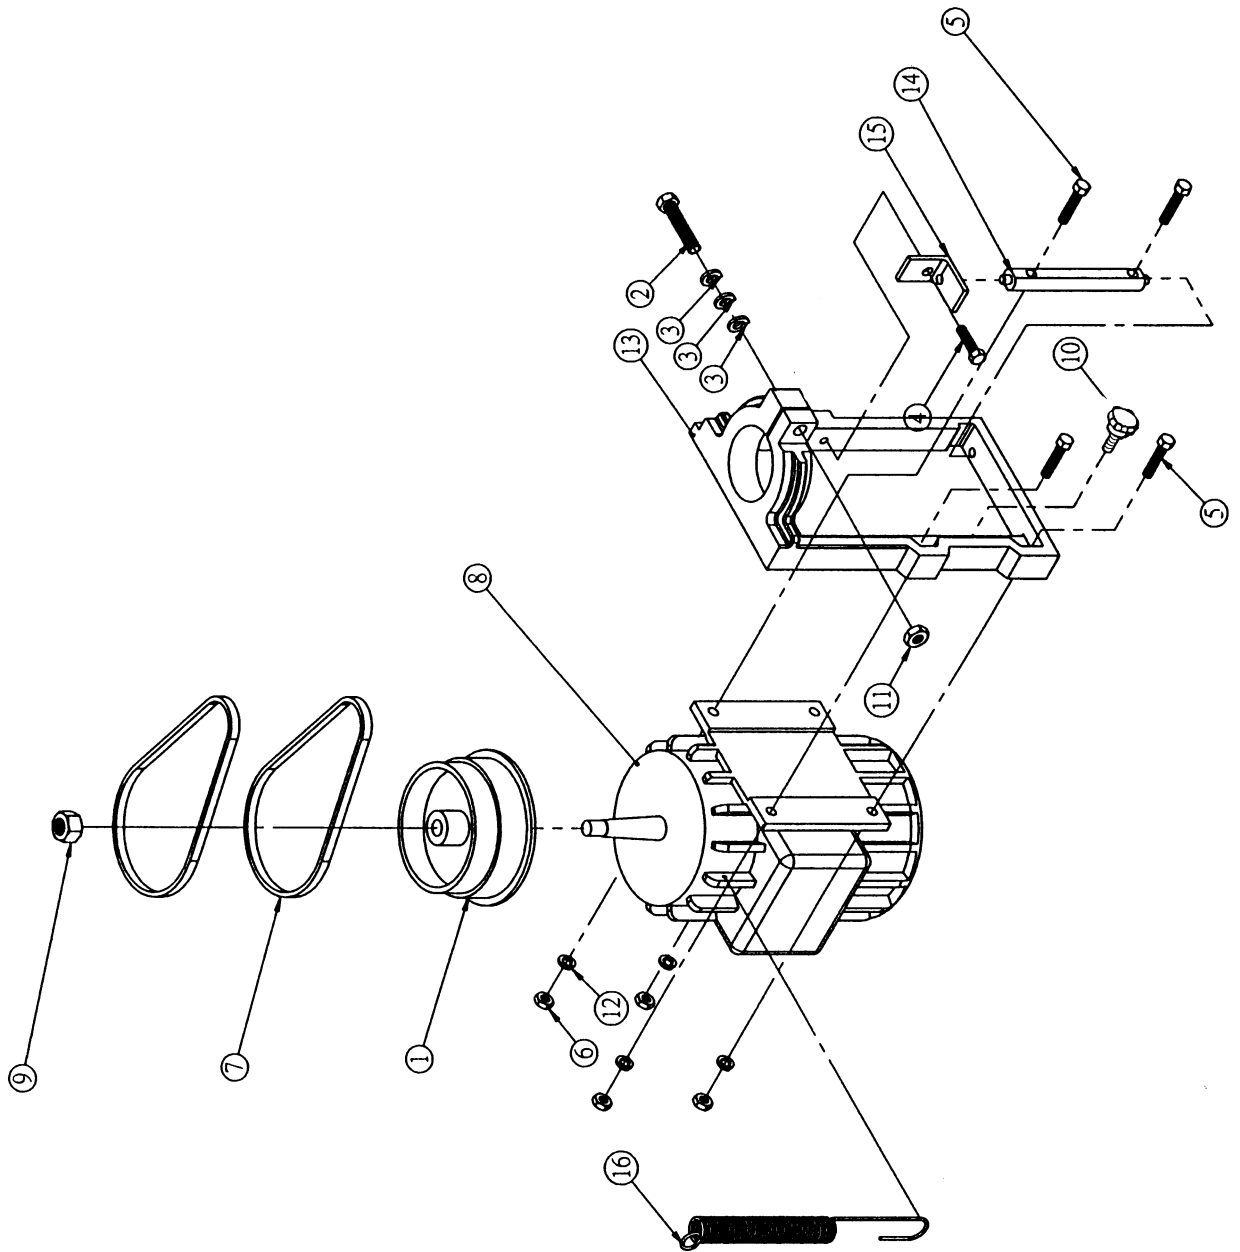

EXPLODED VIEW: **Motor Bracket Assembly (Model 25A)**

PARTS LIST: Fence Frame Assembly (Model 25A)

NO.	PART NO.	DESCRIPTION	NO.	PART NO.	DESCRIPTION
	6295529	Fence Assembly (Items 1 thru 5, 7 thru 9, 12, 13, and 15 thru 27)	13	6295470	Spindle Guard
1	6295458	Fence Frame	14	6295471	Hex Head Bolt, 5/16" x 3/4"
2	6295459	Fence (L)	15	6295472	Washer, 1/2"
3	6295460	Fence (R)	16	6295473	Washer, 5/16"
4	6295461	Guide Plate (L)	17	6295474	Knob, 5/16" x 1"
5	6295462	Guide Plate (R)	18	6295475	Set Screw, 1/4" x 1/4"
	6295530	Work Hold-Down Assembly (Items 6, 10, 11, 14)	19	6295476	Washer, 3/8"
6	6295463	Rod	20	6295477	Hex Head Screw, 3/8" x 1-1/4"
7	6295464	Screw	21	6295478	Wing Nut, 3/8"
8	6295465	Adjustment Knob	22	6295479	Dust Hood
9	6295466	Rod	23	6295480	Hex Head Bolt, 1/4" x 3/8"
10	6295467	Slide Block	24	6295481	Lock Knob, 5/16" x 7/8"
11	6295468	Guide Plate	25	6295482	Locking Handle
12	6295469	Fence Frame Plate	26	6295483	Lock Rod
			27	6295484	Knob, 1/2"