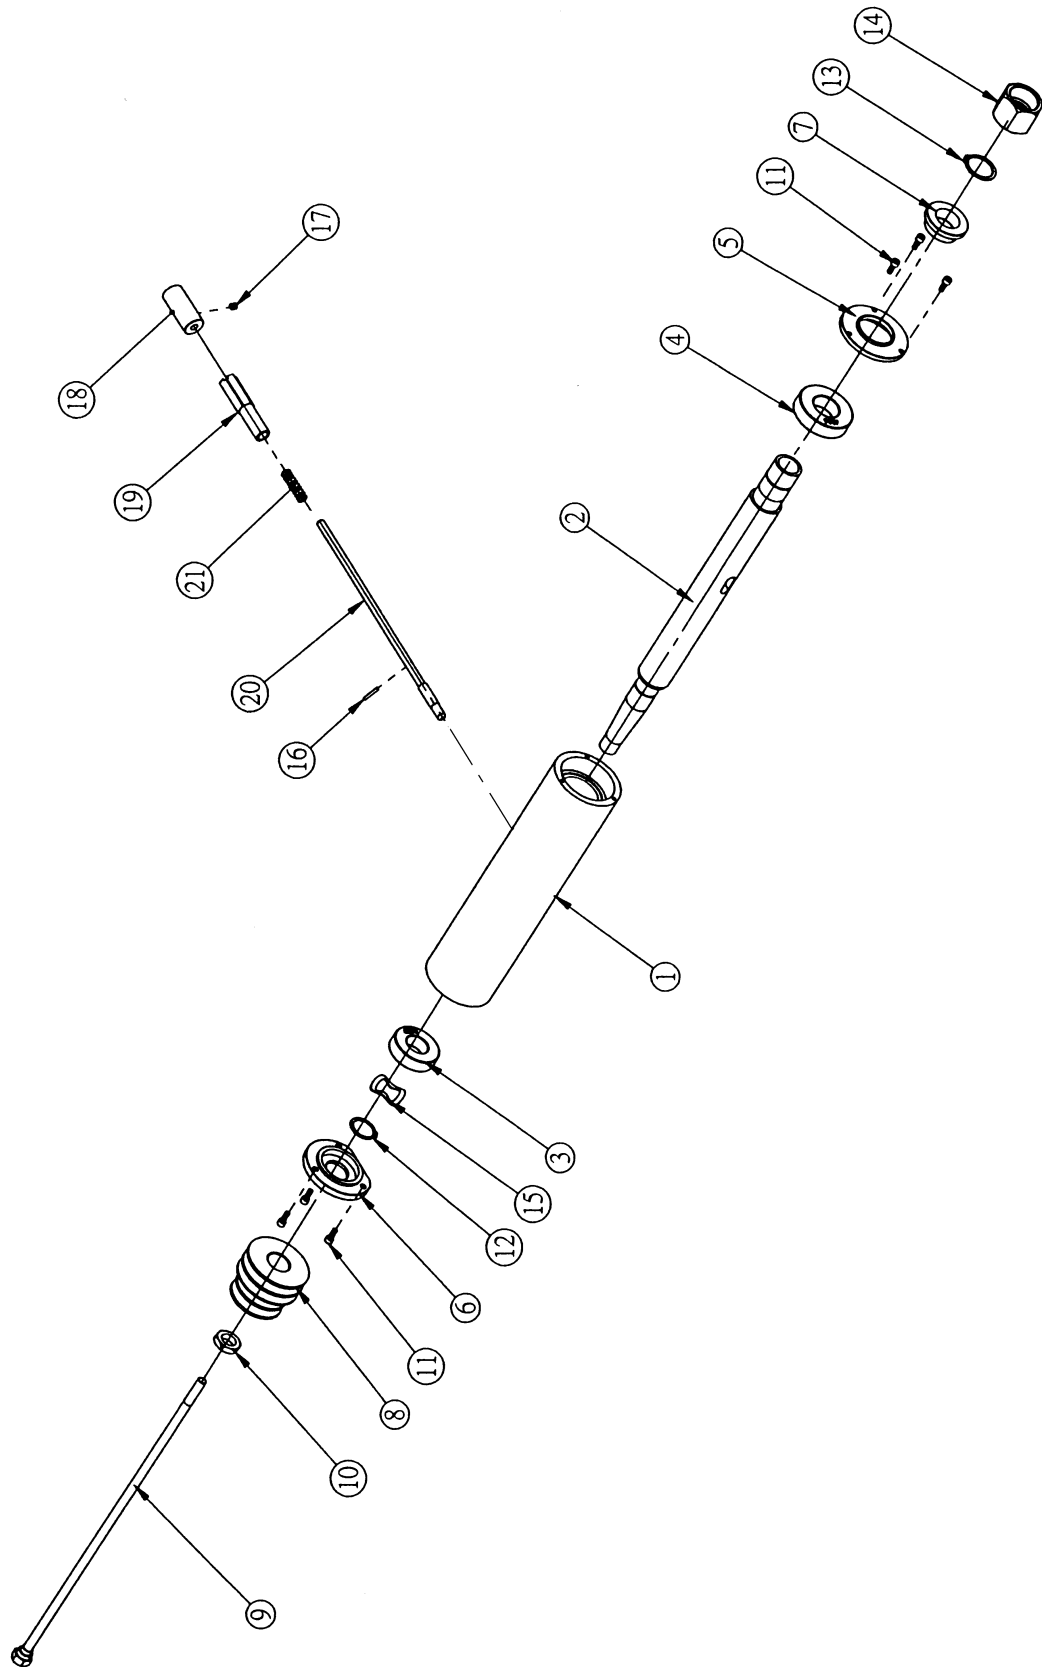

EXPLODED VIEW: **Spindle Assembly** (Model 25A)

PARTS LIST: **Motor Bracket Assembly (Model 25A)**

NO.	PART NO.	DESCRIPTION	NO.	PART NO.	DESCRIPTION
	6295528	Motor Bracket Assembly, (Items 1 thru 16)	9	6295450	Hex Nut, 3/4"
1	6295441	Motor Pulley	10	6295451	Knob 3/8" x 2-1/2"
2	6295442	Hex Head Bolt, 1/2" x 2-1/2"	11	6295452	Hex Nut, 1/2"
3	6295443	Spring Washer	12	6295453	Spring Washer, 3/8"
4	6295444	Hex Screw, 3/8" x 1-1/2"	13	6295454	Motor Bracket
5	6295445	Hex Head Bolt, 3/8" x 1-3/4"	14	6295455	Rod Truss
6	6295446	Hex Nut, 3/8"	15	6295456	L-Bracket
7	6295447	V-Belt	16	6295457	Spring
8	6295448	Motor, 3 HP, 1 Ph			
	6295449	Motor, 5 HP, 3 Ph