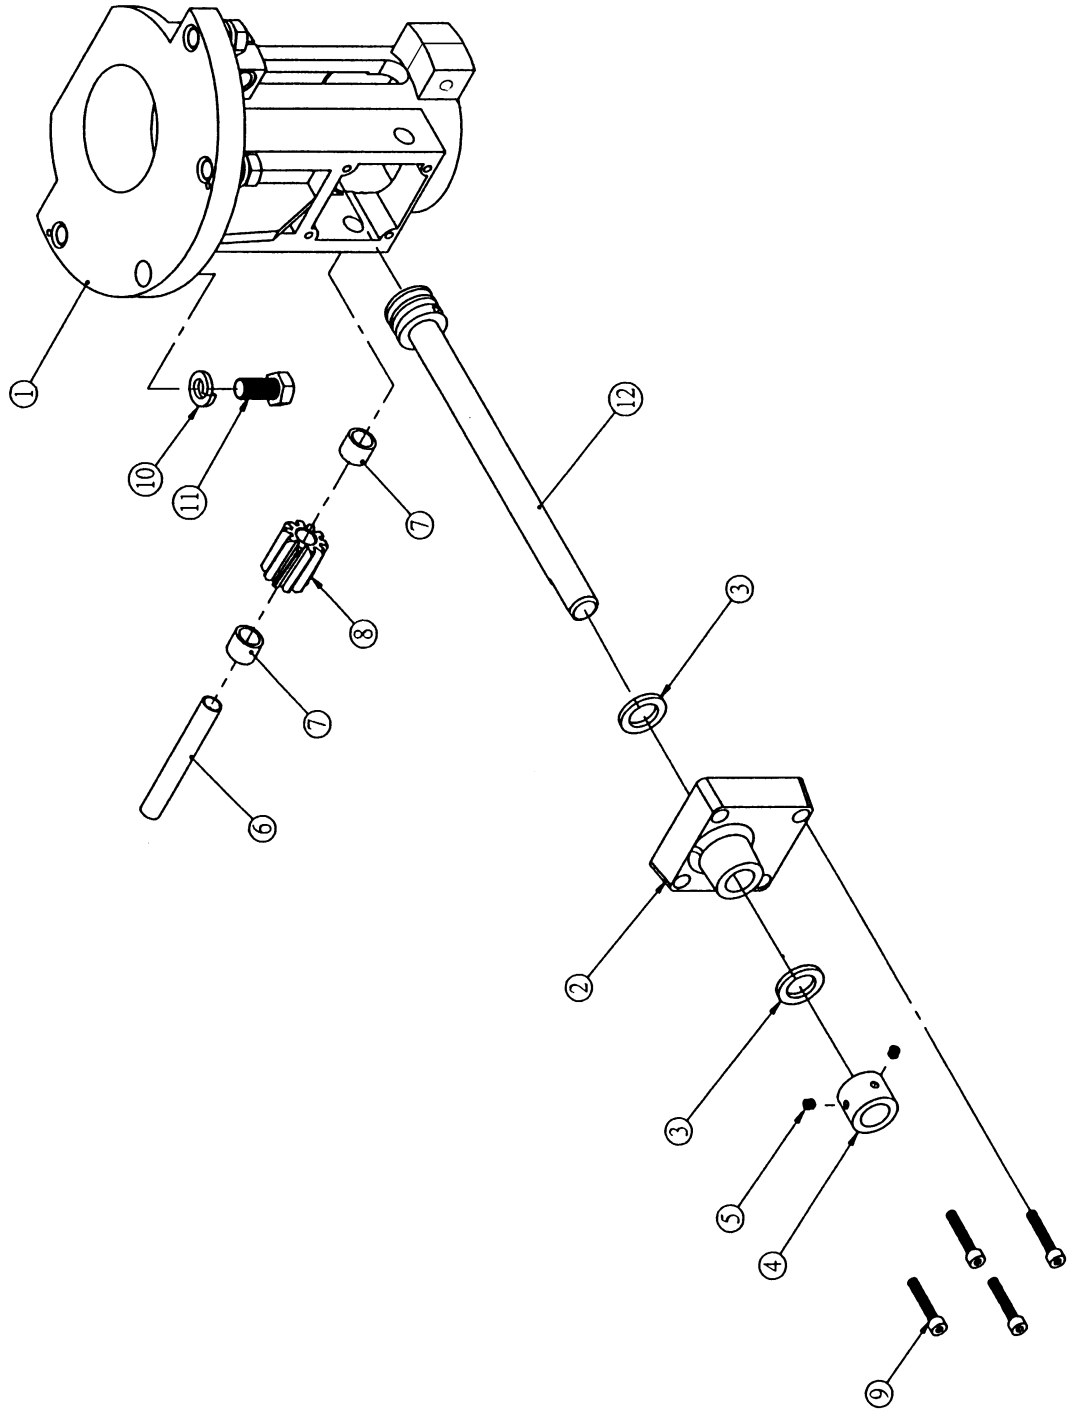

EXPLODED VIEW: **Base Assembly** (Model 25A)

PARTS LIST: **Table Assembly** (Model 25A)

NO.	PART NO.	DESCRIPTION	NO.	PART NO.	DESCRIPTION
1	6295393	Table	11	6295403	Bracket Support
2	6295394	Table Ring		6295524	Mitre Gauge Assembly (Items 12 thru 20)
3	6295395	Table Ring	12	6295404	Mitre Gauge
	6295525	Auxiliary Support Assembly (Items 4 & 5, 7 thru 11)	13	6295405	Washer, 5/16"
4	6295396	Spring Washer, 3/8"	14	6295406	Lock Knob
5	6295397	Hex Head Screw, 3/8" x 1"	15	6295407	Guide Bar
6	6295398	Starting Pin	16	6295535	Index Pointer
7	6295399	Spring Plate	17	6295536	Screw
8	6295400	Knob	19	6295538	Washer
9	6295401	Hex Head Bolt, 1/4" x 3/8"	20	6295539	Screw
10	6295402	Rod			

EXPLODED VIEW: **Table Assembly (Model 25A)**

PARTS LIST: **Spindle Seat Assembly** (Model 25A)

NO.	PART NO.	DESCRIPTION
------------	-----------------	--------------------

1	6295408	Housing
2	6295409	Worm Gear Housing
3	6295410	Bushing
4	6295411	Sleeve
5	6295412	Set Screw
6	6295413	Shaft

EXPLODED VIEW: **Spindle Seat Assembly** (Model 25A)

PARTS LIST: **Spindle Assembly** (Model 25A)

NO.	PART NO.	DESCRIPTION	NO.	PART NO.	DESCRIPTION
	6295527	Quill & Spindle Assembly, (Items 1 thru 7, 11 thru 15)	11	6295430	Screw, 3/16" x 1/2"
1	6295420	Quill	12	6295431	C Retainer Ring
2	6295421	Main Spindle	13	6295432	C Ring
3	6290751	Bearing 6205Z	14	6295433	Lock Nut
4	6295423	Bearing 6206Z	15	6295434	Spring Band
5	6295424	Spindle Collar		6295526	Rod Assembly (Items 16 thru 21)
6	6295425	Down Spindle Collar	16	6295435	Spring Pin
7	6295426	Front Spindle Collar	17	6295436	Set Screw, 1/4" x 1/4"
8	6295427	Pulley	18	6295437	Rod Sleeve
9	6295428	Tie Rod	19	6295438	Brake Casing
10	6295429	Nut	20	6295439	Rod
			21	6295440	Spring