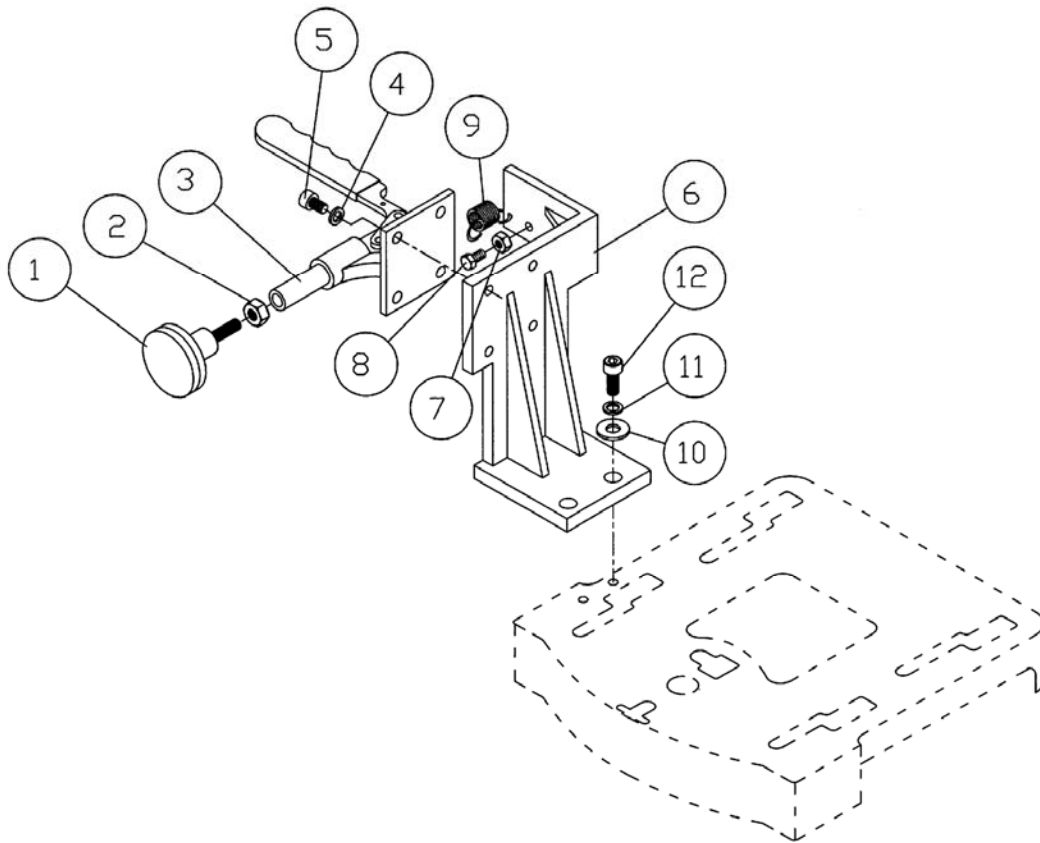

Parts List: Brake Assembly

Index No.	Part No.	Description	Size	Qty
.....	DS20-200	Brake Assembly (includes index #1 through 12)	.....	.....
1.....	DS20-201	Brake Pad	.....	1
2.....	TS-2311081	Hex Nut	M8	1
3.....	DS20-203	Push Body	.....	1
4.....	TS-2361061	Lock Washer	M6	4
5.....	TS-1503041	Socket Head Cap Screw	M6 x 16	4
6.....	DS20-206	Bracket	.....	1
7.....	TS-1540031	Hex Nut	M5	1
8.....	TS-2205301	Hex Cap Screw	M5 x 30	1
9.....	DS20-209	Spring	.....	1
10.....	TS-1550061	Flat Washer	M8	2
11.....	TS-2361081	Lock Washer	M8	2
12.....	TS-1504051	Socket Head Cap Screw	M8 x 25	2