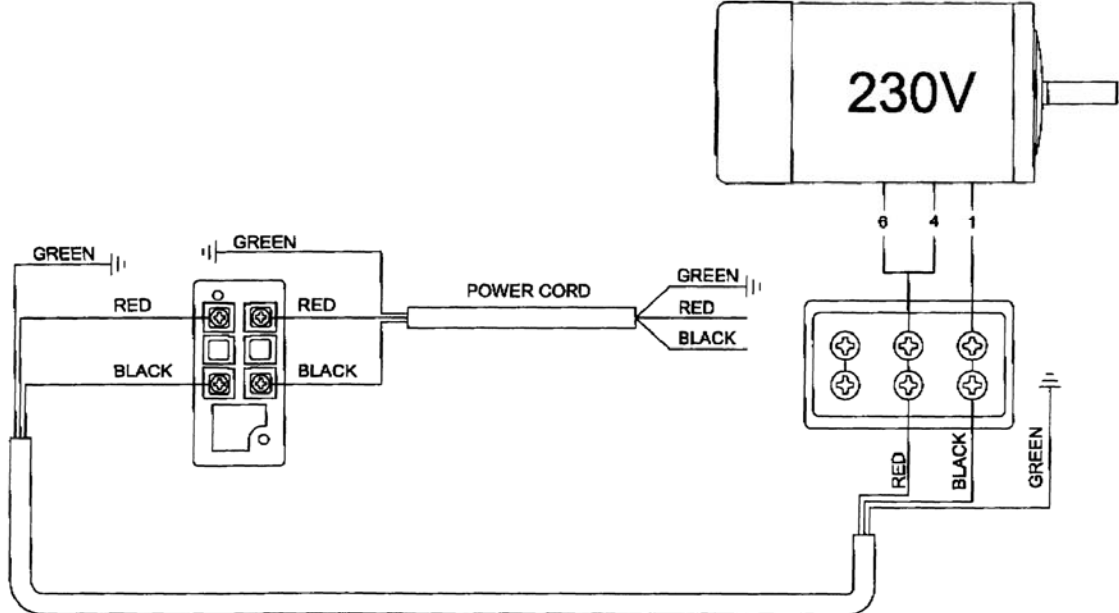

Electrical Connections

230V, Single Phase