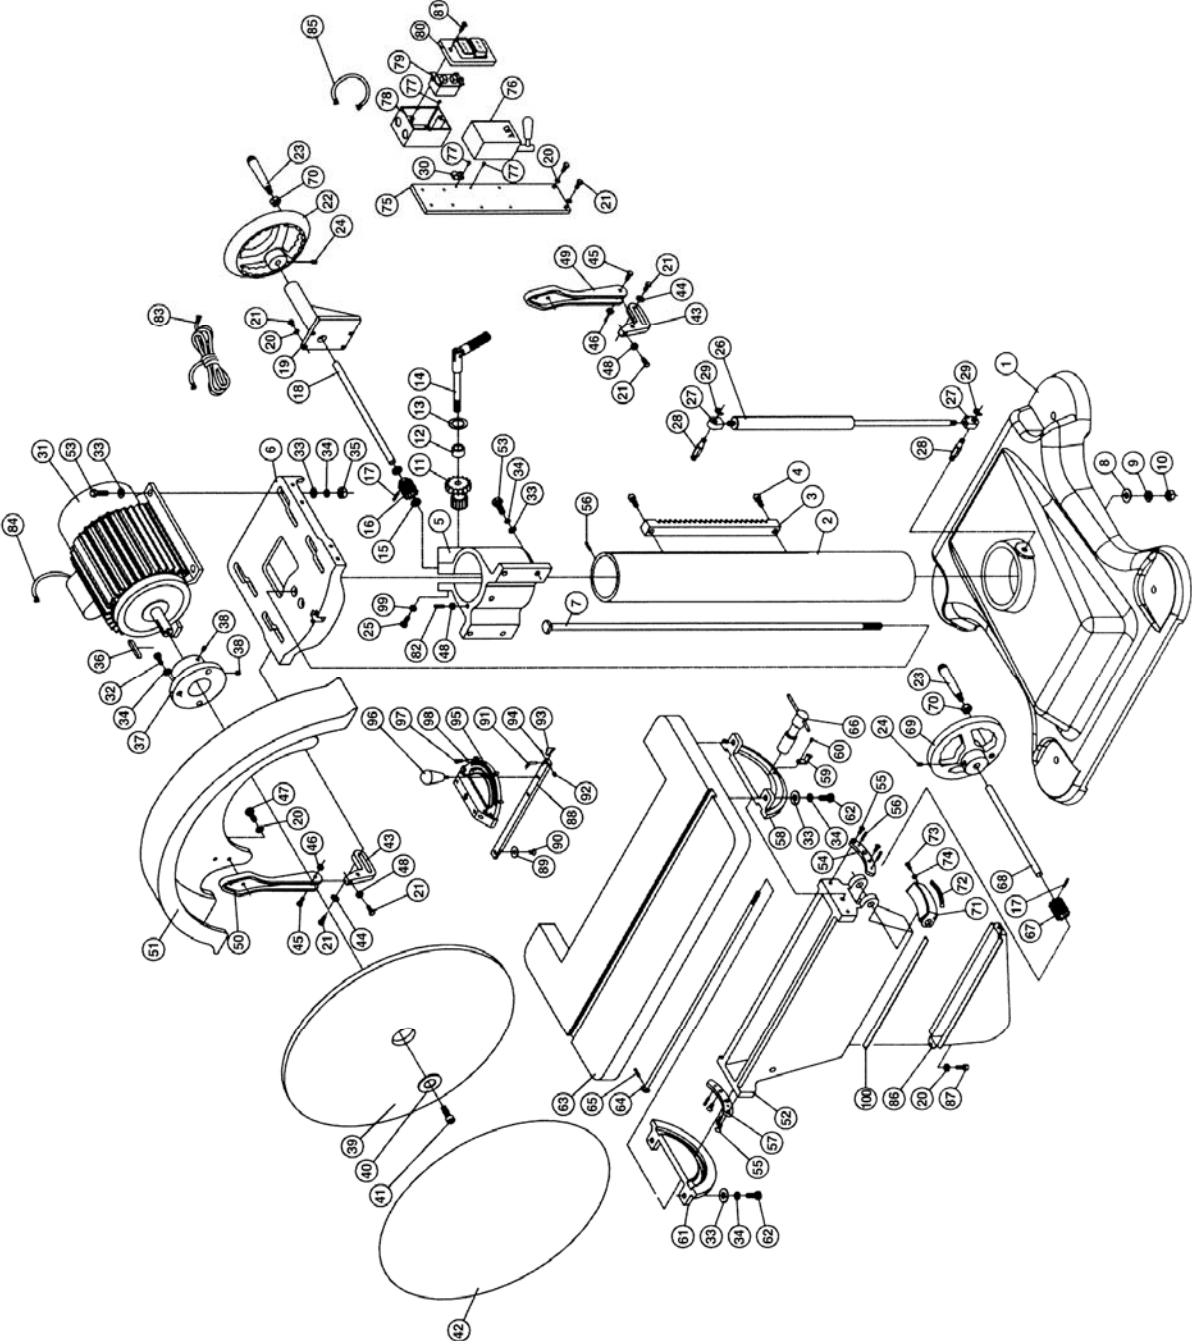

Exploded View: DS20 Disc Sander

Parts List: Brake Assembly

Index No.	Part No.	Description	Size	Qty
.....	DS20-200	Brake Assembly (includes index #1 through 12)
1.....	DS20-201	Brake Pad	1
2.....	TS-2311081	Hex Nut	M8	1
3.....	DS20-203	Push Body	1
4.....	TS-2361061	Lock Washer	M6	4
5.....	TS-1503041	Socket Head Cap Screw	M6 x 16	4
6.....	DS20-206	Bracket	1
7.....	TS-1540031	Hex Nut	M5	1
8.....	TS-2205301	Hex Cap Screw	M5 x 30	1
9.....	DS20-209	Spring	1
10.....	TS-1550061	Flat Washer	M8	2
11.....	TS-2361081	Lock Washer	M8	2
12.....	TS-1504051	Socket Head Cap Screw	M8 x 25	2