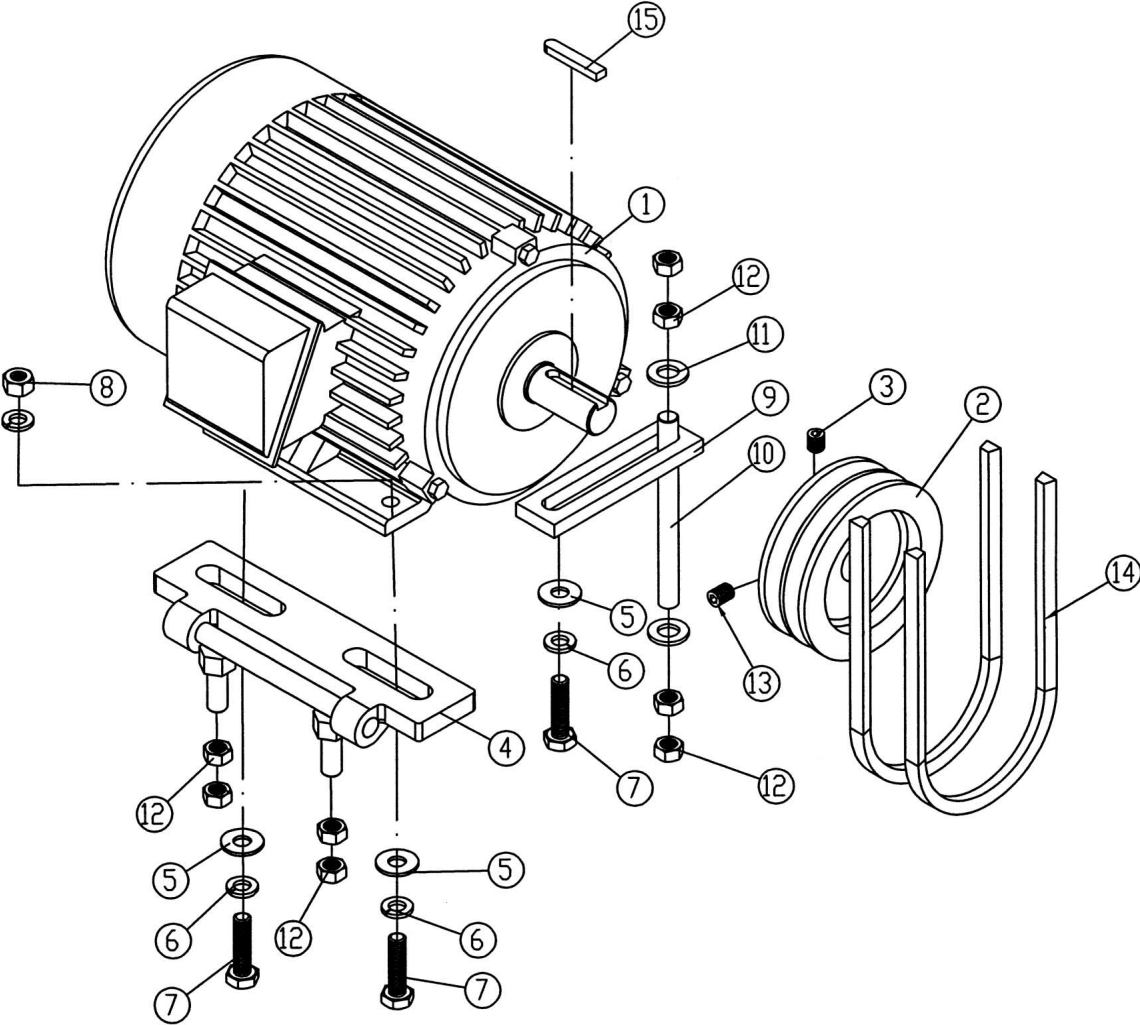

Motor Pulley Assembly

Parts List: Cutterhead Guard Assembly

Index No.	Part No.	Description	Size	Qty
1	6292581	Ledge, Rabbet		1
2	6292582	Guard		1
3	6292583	Shaft		1
4	6292584	Spring		1
5	6292585	Collar, Shaft		1
6	TS-0271071	Socket Set Screw	3/8"-16x3/4"	1
7	TS-0267071	Socket Set Screw	1/4"-20x3/4"	2
8	TS-0561011	Hex Nut	1/4"-20	2
9	6292589	Knob		1
10	TS-0720091	Lock Washer	3/8"	2
11	TS-0209031	Socket Head Cap Screw	3/8"-16x3/4"	2
12	TS-0680041	Flat Washer	3/8"	2
13	60B-272	Warning Label		1