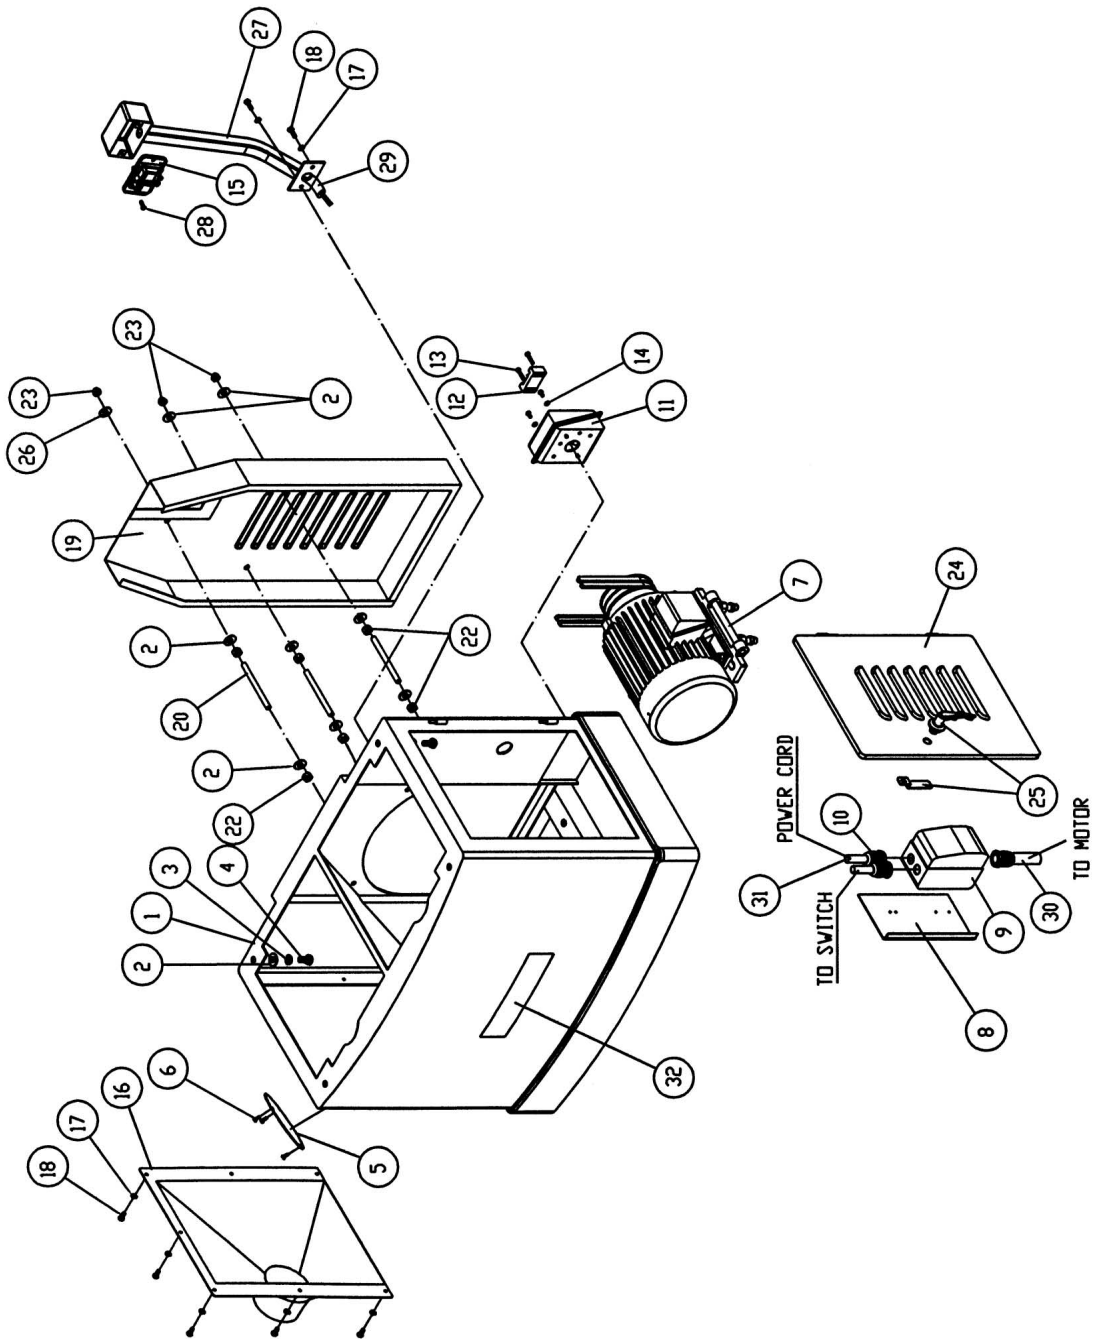

Stand Assembly

Parts List: Table Assembly

Index No.	Part No.	Description	Size	Qty
1	6292525	Base		1
2	6292526	Bar, Table Raising Link		2
3	6292527	Bracket		2
4	TS-0680041	Lock Washer	3/8"	8
5	TS-0209051	Socket Head Cap Screw	3/8"-16x1"	4
6	6292530	Bushing		8
7	6292531	Support		8
8	6292532	Bushing		8
9	6292533	Axis, Pivot		4
10	6292534	Screw		2
11	TS-0680061	Flat Washer	1/2"	2
12	6292536	Handwheel		2
13	6292537	Handle		2
14	TS-0209061	Socket Head Cap Screw	3/8"-16x1-1/4"	4
15	TS-1490041	Hex Cap Screw	M8x25	2
16	TS-1540061	Hex Nut	M8	4
17	6292540	Knob		2
18	6292541	Axis, Pivot		8
19	TS-0208071	Socket Head Cap Screw	5/16"-18x1-1/4"	8
20	6292543	Bar, Table Raising Link		2
21	6292544	Axis, Pivot		4
22	6292545	Screw		8
23	TS-0561031	Hex Nut	3/8"-16	24
24	6292547	Tube		2
25	6292548	Spring		4
26	PJ1696-509	Spring Holding Bolt		4
27	6292550	Straight Cutterhead Assembly		1
	PJ1285-600	Helical Cutterhead Assembly		1
28	TS-1491041	Hex Cap Screw	M10x30	2
29	6292551	Infeed Table		1
30	6292552	Lip, Table		1
31	TS-1505061	Socket Head Cap Screw	M10x40	8
32	6292554	Deflector, Dust		1
33	TS-081C062	Machine Screw, Pan Head, Phillips	#10-24x1"	5
34	TS-0680011	Flat Washer	3/16"	5
35	TS-0560071	Hex Nut	#10-24	5
36	6292558	Outfeed Table		1
37	6292559	Lip, Table		1
38	6292560	Guard Assembly		1
39	TS-2361101	Lock Washer	M10	2
40	PJ1285-240	Pointer		1
41	PJ1285-241	Scale		1
42	TS-0680011	Flat Washer	3/16"	1
43	TS-081C022	Machine Screw, Pan Head, Phillips	#10-24x3/8"	1
44	TS-0680041	Flat Washer	3/8"	24
45	TS-0271051	Socket Set Screw	3/8"-16x1/2"	4
46	TS-0271031	Socket Set Screw	3/8"-16x3/8"	4
47	TS-0561011	Hex Nut	1/4"-20	4
48	6285917	Push Block		2
49	PJ1285-249	Set Screw	M8x35	2