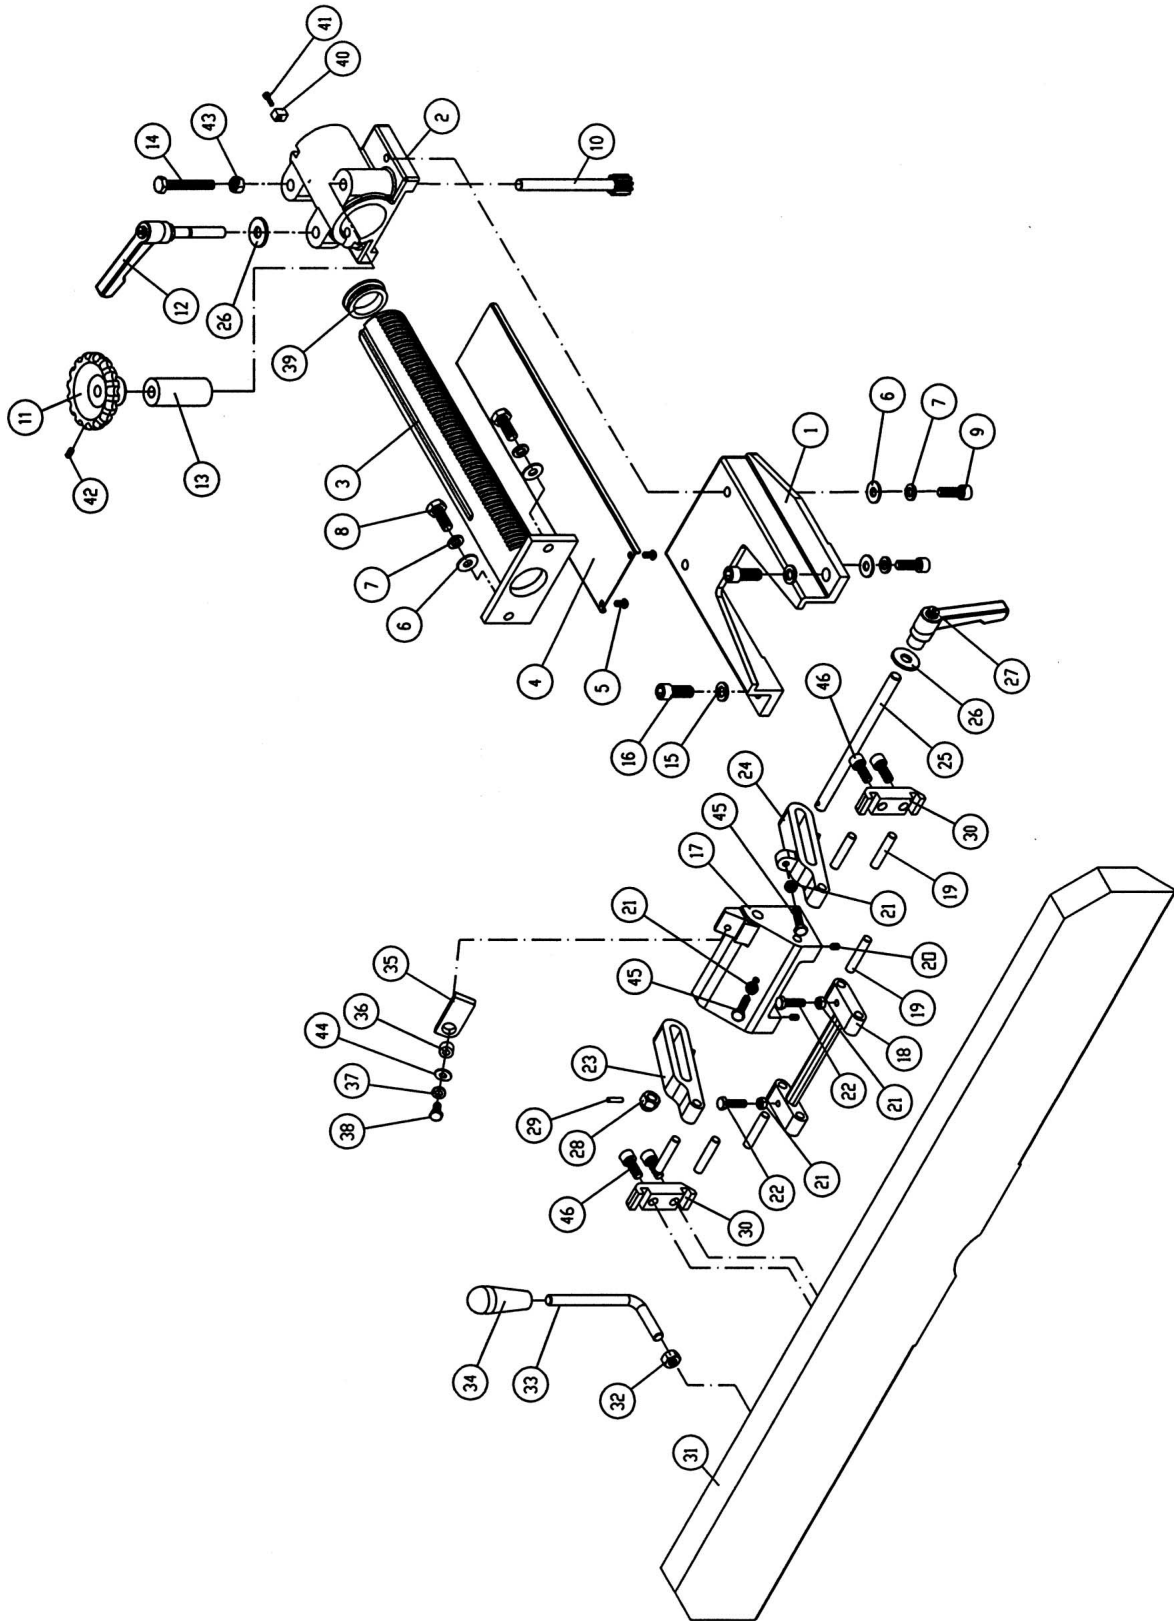

Parts List: Fence Assembly

Index No.	Part No.	Description	Size	Qty
1	6292592	Support, Fence		1
2	6292593	Bracket		1
3	6292594	Column, Gear		1
4	6292595	Guard		1
5	TS-1503031	Socket Head Cap Screw	M6x12	2
6	TS-1550071	Flat Washer	M10	4
7	TS-2361101	Lock Washer	M10	4
8	TS-1491041	Hex Head Bolt	M10x30	2
9	TS-1505041	Socket Head Cap Screw	M10x30	2
10	6292601	Shaft, Gear		1
11	6292602	Handwheel		1
12	6292603	Lock Handle		1
13	6295358	Collar		1
14	6292604	Bolt		1
15	TS-0720111	Lock Washer	1/2"	2
16	6295886	Socket Head Cap Screw	1/2"-12NCx1-1/4"	2
17	6292605	Bracket, Fence		1
18	6292606	Support		1
19	6292607	Pin		6
20	TS-1523061	Socket Set Screw	M6x20	2
21	TS-1540061	Hex Nut	M8	4
22	TS-1490031	Hex Cap Screw	M8x20	2
23	6292611	Bracket, Left		1
24	6292612	Bracket, Right		1
25	6292613	Shaft		1
26	TS-2360121	Flat Washer	M12	2
27	6292615	Lock Handle		1
28	TS-2331121	Cap Nut	M12	1
29	6292823	Spring Pin	Ø5x20	1
30	6295359	Clamp, Rear		2
31	6295360	Fence		1
32	TS-1540081	Hex Nut	M12	1
33	6295362	Rod		1
34	6292540	Knob		1
35	6295364	Block		1
36	6295365	Bushing		1
37	TS-2361081	Lock Washer	M8	1
38	TS-1490061	Hex Cap Screw	M8x35	1
39	PJ1285-739	Cover		1
40	PJ1696-105	Block		1
41	TS-1501051	Socket Head Cap Screw	M4x16	1
42	TS-1523041	Socket Set Screw	M6x12	1
43	TS-1540071	Hex Nut	M10	1
44	TS-1550061	Flat Washer	M8	1
45	TS-1490061	Hex Cap Screw	M8x35	2
46	TS-1505021	Socket Head Cap Screw	M10x20	4

Fence Assembly