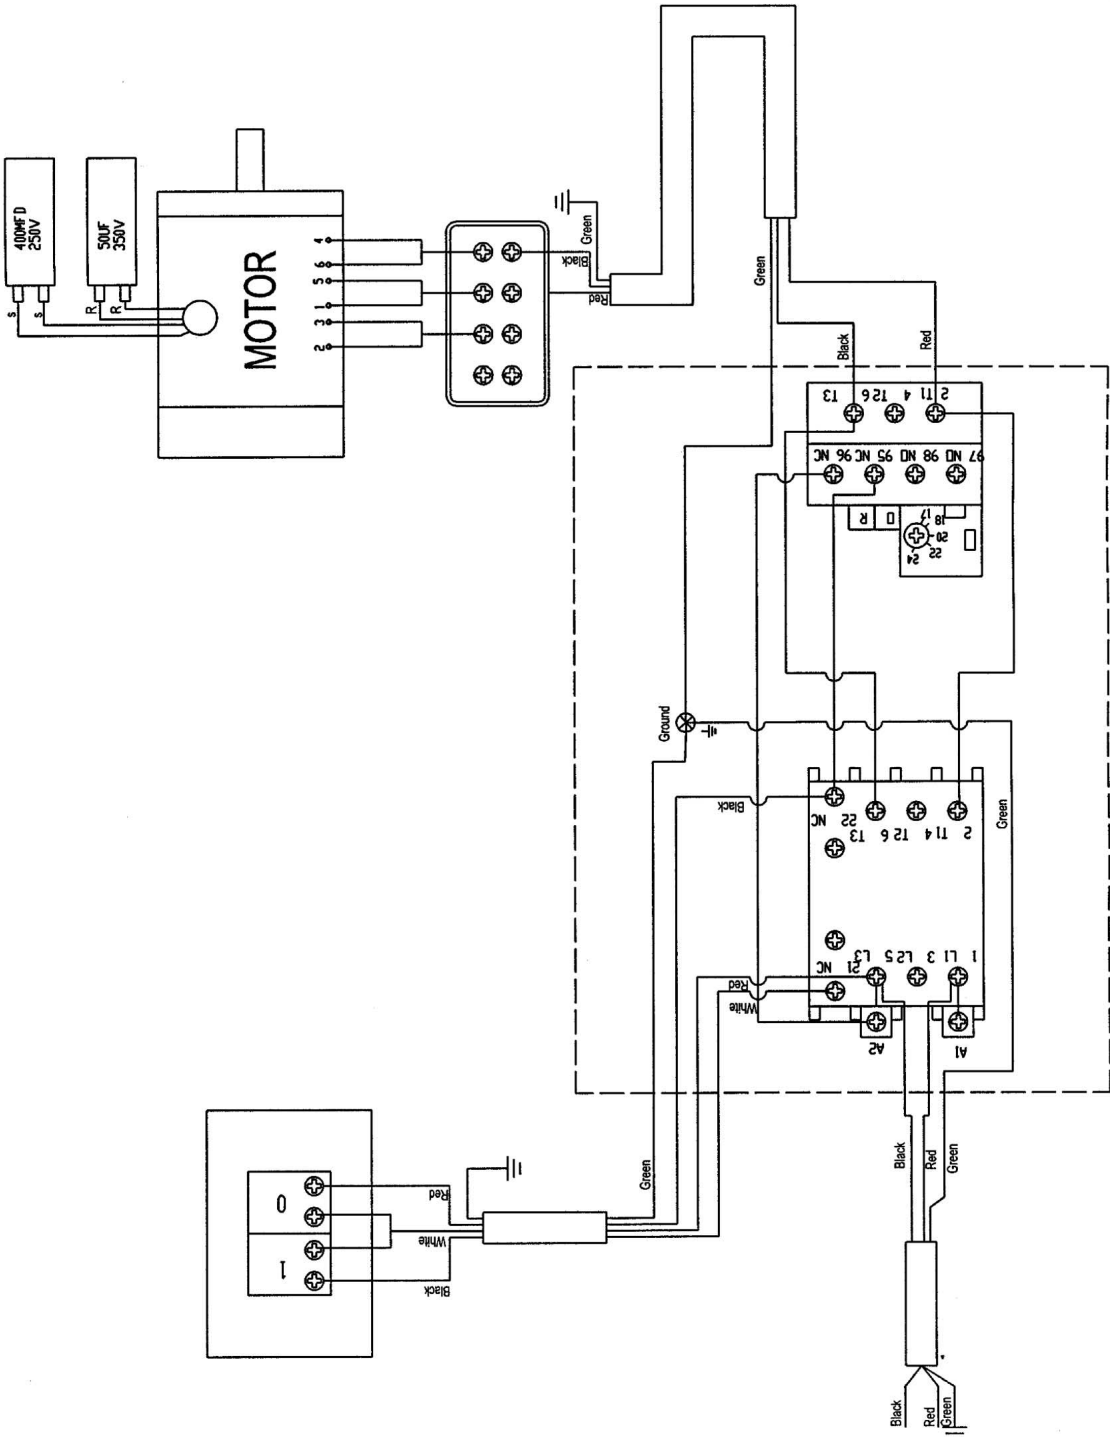

Helical Cutterhead Assembly

Parts List: Fence Assembly

Index No.	Part No.	Description	Size	Qty
1	6292592	Support, Fence		1
2	6292593	Bracket		1
3	6292594	Column, Gear		1
4	6292595	Guard		1
5	TS-1503031	Socket Head Cap Screw	M6x12	2
6	TS-1550071	Flat Washer	M10	4
7	TS-2361101	Lock Washer	M10	4
8	TS-1491041	Hex Head Bolt	M10x30	2
9	TS-1505041	Socket Head Cap Screw	M10x30	2
10	6292601	Shaft, Gear		1
11	6292602	Handwheel		1
12	6292603	Lock Handle		1
13	6295358	Collar		1
14	6292604	Bolt		1
15	TS-0720111	Lock Washer	1/2"	2
16	6295886	Socket Head Cap Screw	1/2"-12NCx1-1/4"	2
17	6292605	Bracket, Fence		1
18	6292606	Support		1
19	6292607	Pin		6
20	TS-1523061	Socket Set Screw	M6x20	2
21	TS-1540061	Hex Nut	M8	4
22	TS-1490031	Hex Cap Screw	M8x20	2
23	6292611	Bracket, Left		1
24	6292612	Bracket, Right		1
25	6292613	Shaft		1
26	TS-2360121	Flat Washer	M12	2
27	6292615	Lock Handle		1
28	TS-2331121	Cap Nut	M12	1
29	6292823	Spring Pin	Ø5x20	1
30	6295359	Clamp, Rear		2
31	6295360	Fence		1
32	TS-1540081	Hex Nut	M12	1
33	6295362	Rod		1
34	6292540	Knob		1
35	6295364	Block		1
36	6295365	Bushing		1
37	TS-2361081	Lock Washer	M8	1
38	TS-1490061	Hex Cap Screw	M8x35	1
39	PJ1285-739	Cover		1
40	PJ1696-105	Block		1
41	TS-1501051	Socket Head Cap Screw	M4x16	1
42	TS-1523041	Socket Set Screw	M6x12	1
43	TS-1540071	Hex Nut	M10	1
44	TS-1550061	Flat Washer	M8	1
45	TS-1490061	Hex Cap Screw	M8x35	2
46	TS-1505021	Socket Head Cap Screw	M10x20	4

Fence Assembly

Electrical Connections – 1 Phase

Electrical Connections – 3 Phase