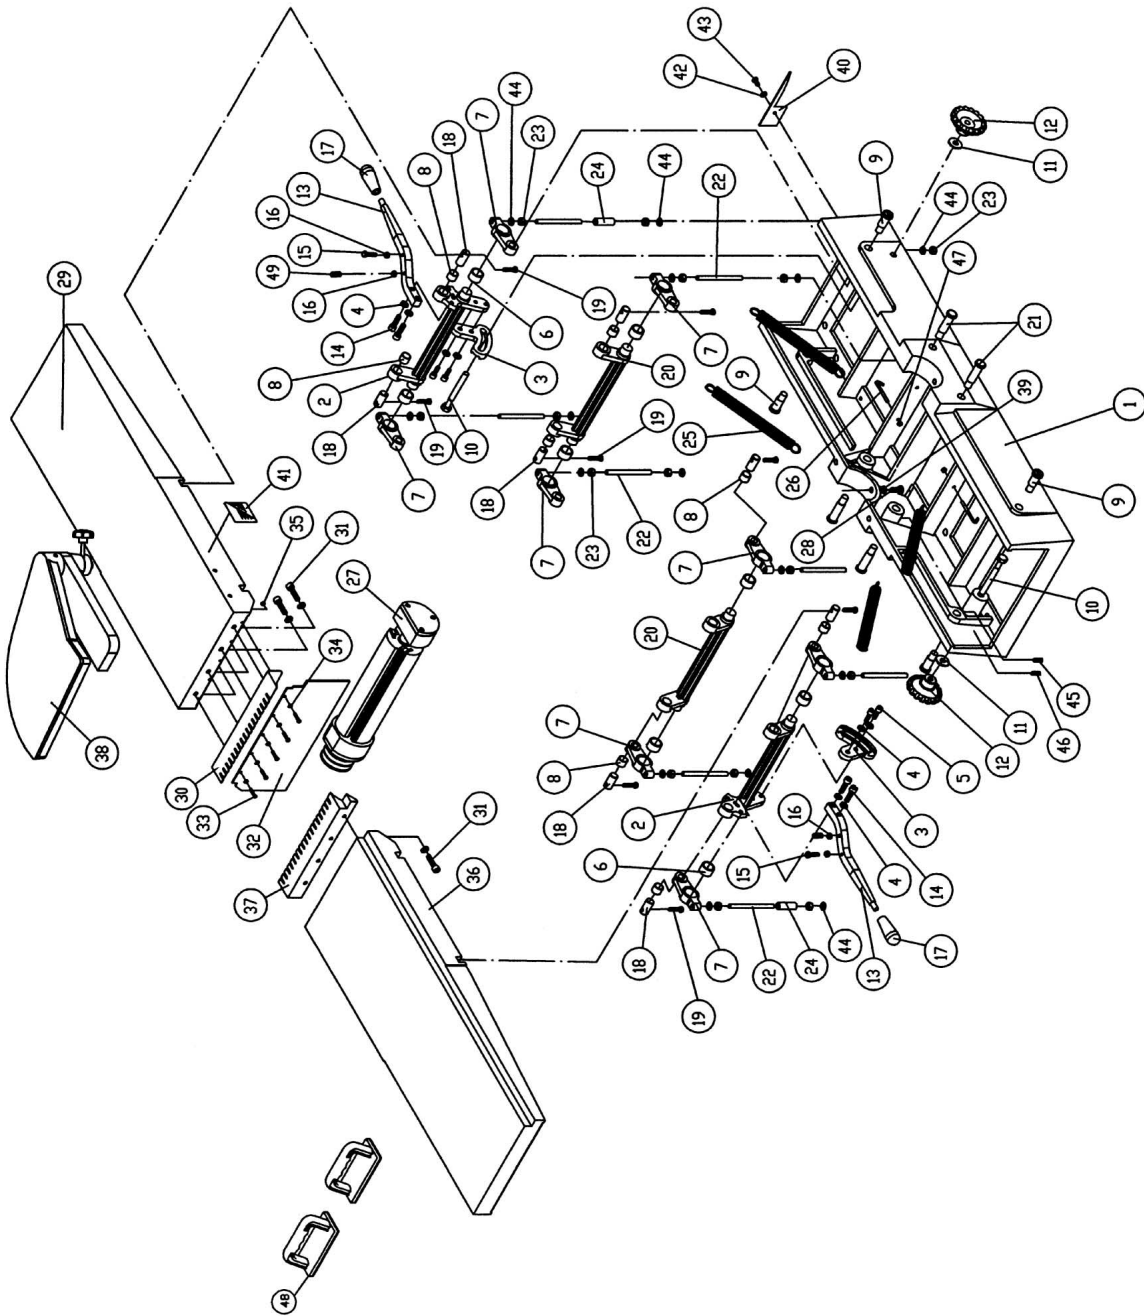

Table Assembly

Parts List: Motor Pulley Assembly

Index No.	Part No.	Description	Size	Qty
1	6292512	Motor	3HP 3Ph	1
	6292512-MF	Motor Fan (not shown)		1
	6292512-MFC	Motor Fan Cover (not shown)		1
	6292563	Motor	3HP 1Ph	1
	6292563-MF	Motor Fan (not shown)		1
	6292563-MFC	Motor Fan Cover (not shown)		1
	6292563-CS	Centrifugal Switch (not shown)		1
	6292563-SC	Starting Capacitor (not shown)	400MFD, 250VAC	1
	6292563-RC	Running Capacitor (not shown)	50uf, 350VAC	1
2	6292513	Pulley	3Ph	1
	6294246	Pulley	1Ph	1
3	TS-1525011	Socket Screw Screw	M10x10	1
4	6292515	Bracket, Motor		1
5	TS-0680041	Flat Washer	3/8"	3
6	TS-0720091	Lock Washer	3/8"	6
7	TS-0060081	Hex Cap Screw	3/8"-16x1-3/4"	3
8	TS-0561031	Hex Nut	3/8"-16	3
9	6292520	Plate		1
10	6292521	Rod		1
11	TS-2360121	Flat Washer	M12	2
12	TS-1540081	Hex Nut	M12	8
13	TS-1525021	Socket Set Screw	M10x12	1
14	6295367	Belt, 1PH	A-53	2
	6295357	Belt, 3PH	A-55	2
15	PJ1285-315	Key	8mmx 7mm x 55mm	1