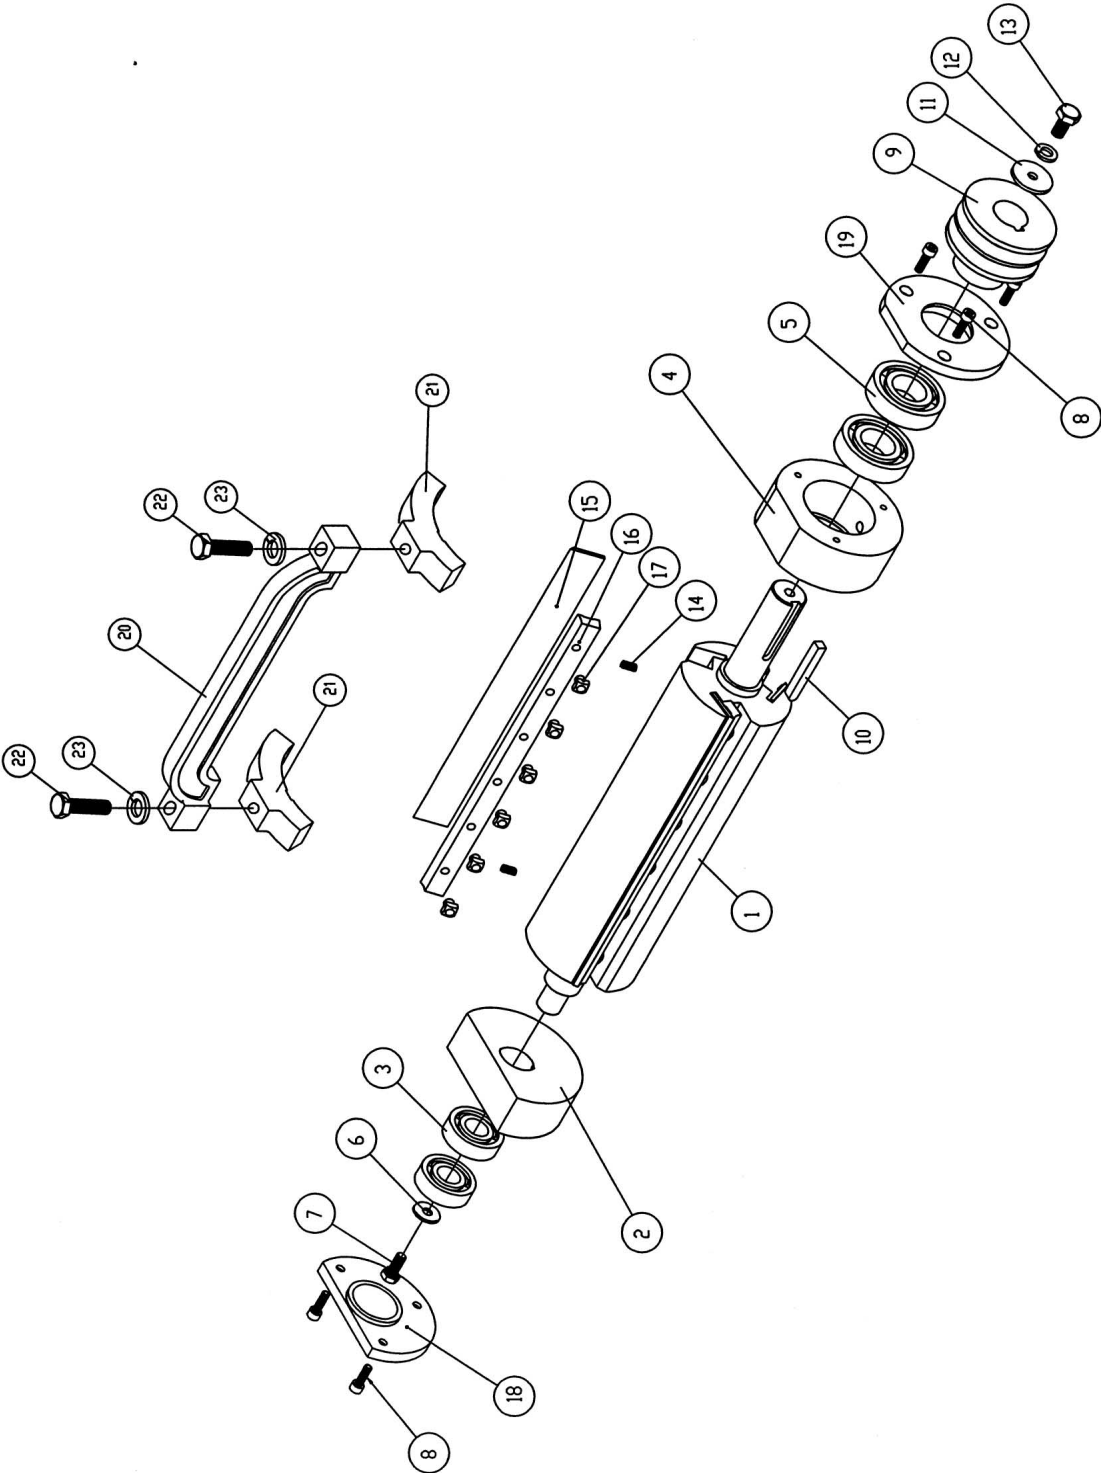

Straight Cutterhead Assembly

Parts List: Helical Cutterhead Assembly

Index No.	Part No.	Description	Size	Qty
	PJ1285-600	Cutterhead Assembly (Items 1 thru 22)		
1	PJ1285-601	Cutterhead		1
2	PJ1696-002	Left Bearing Housing		1
3	BB-6204ZZ	Ball Bearing	6204ZZ	2
4	6292566	Bearing Washer		1
6	TS-1490031	Hex Cap Screw	M8x20	1
7	PJ1696-004	Left Bearing Cap Plate		1
8	TS-1503051	Socket Head Cap Screw	M6x1.0Px20L	6
9	PJ1696-005	Right Bearing Housing		1
10	BB-6206ZZ	Bearing	6206ZZ	2
11	PJ1696-006	Right Bearing Cap Plate		1
12	6292573	Key	8mm x 8mm x 60mm	1
13	6292572	Cutterhead Sheave		1
14	6292574	Pulley Washer		1
15	TS-2361101	Lock Washer	M10	1
16	TS-1491021	Hex Cap Screw	M10x20	1
17	PJ1696-010	Gib		44
18	PJ1696-011	Carbide Insert Knife-Rabbit (Sold in pkg of 2)		2
19	6400013	Carbide Insert Knife (Sold in pkg of 10)		42
20	PJ1696-012	Gib Nut		44
21	PJ1696-013	Gib Screw		44
22	PJ1696-015	Gib Pin	Ø 2x 8	88