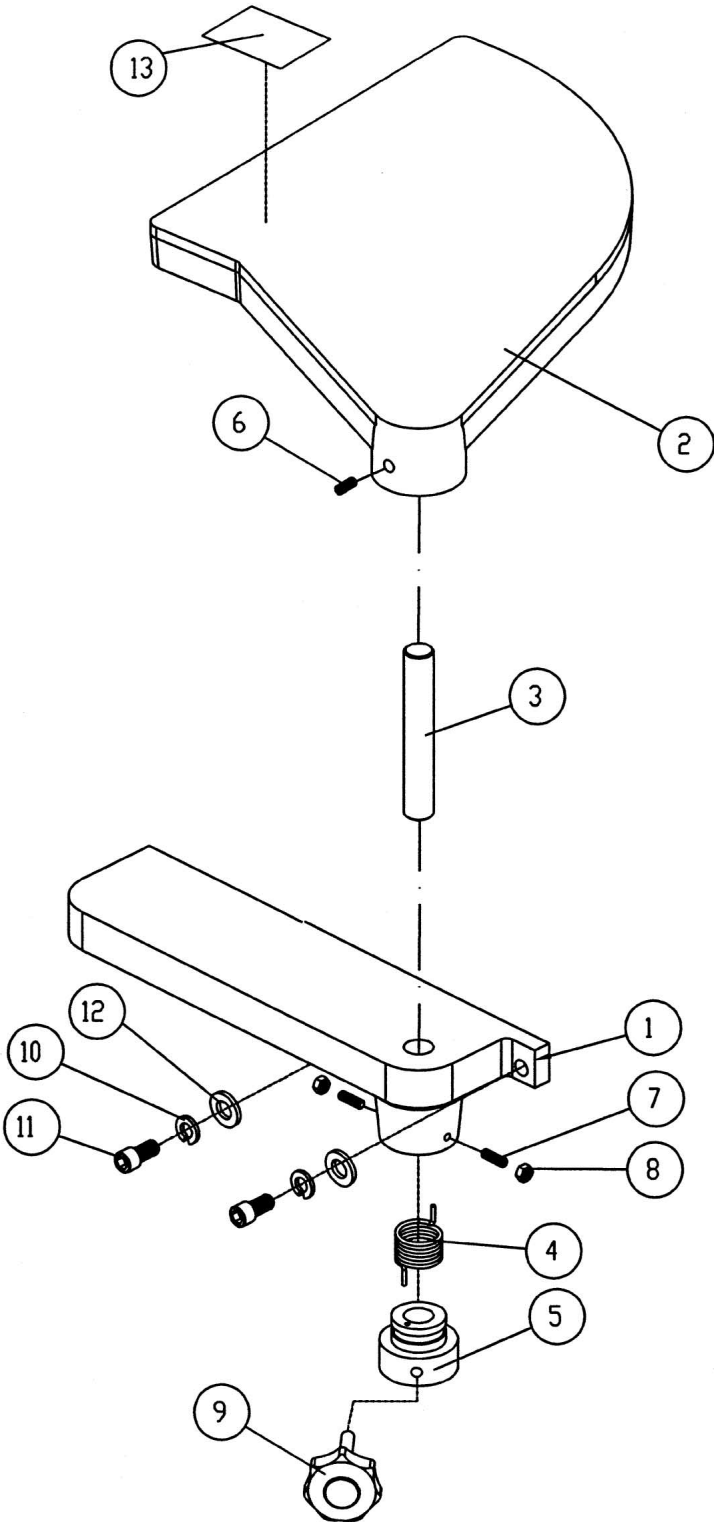

Cutterhead Guard Assembly

Parts List: Straight Cutterhead Assembly

Index No.	Part No.	Description	Size	Qty
	6292550	Cutterhead Assembly (Items 1 thru 19)		
1	6292561	Cutterhead		1
2	PJ1696-002	Left Bearing Housing		1
3	BB-6204ZZ	Bearing	6204ZZ	2
4	PJ1696-005	Right Bearing Housing		1
5	BB-6206ZZ	Bearing	6206ZZ	2
6	6292566	Bearing Washer		1
7	TS-1490031	Hex Cap Screw	M8x20	1
8	TS-1503051	Socket Head Cap Screw	M6x20	6
9	6292572	Pulley		1
10	6292573	Key	8mmx8mmx60mm	1
11	6292574	Pulley Washer		1
12	TS-2361101	Lock Washer	M10	1
13	TS-1491021	Hex Cap Screw	M10x20	1
14	6292577	Spring		6
15	6292535	Knife (set of 3)		1
16	6292579	Gib, Knife(set of 3)		1
17	6292580	Gib Screw		18
18	PJ1696-004	Left Bearing Cap Plate		1
19	PJ1696-006	Right Bearing Cap Plate		1
	PJ1285-KSGA	Knife Setting Gauge Assembly (Items 20 thru 23)		1
20	PJ1285-520	Handle		1
21	PJ1285-521	Setting Gauge		2
22	TS-1482051	Hex Cap Screw	M6x25	2
23	TS-2361061	Lock Washer	M6	2