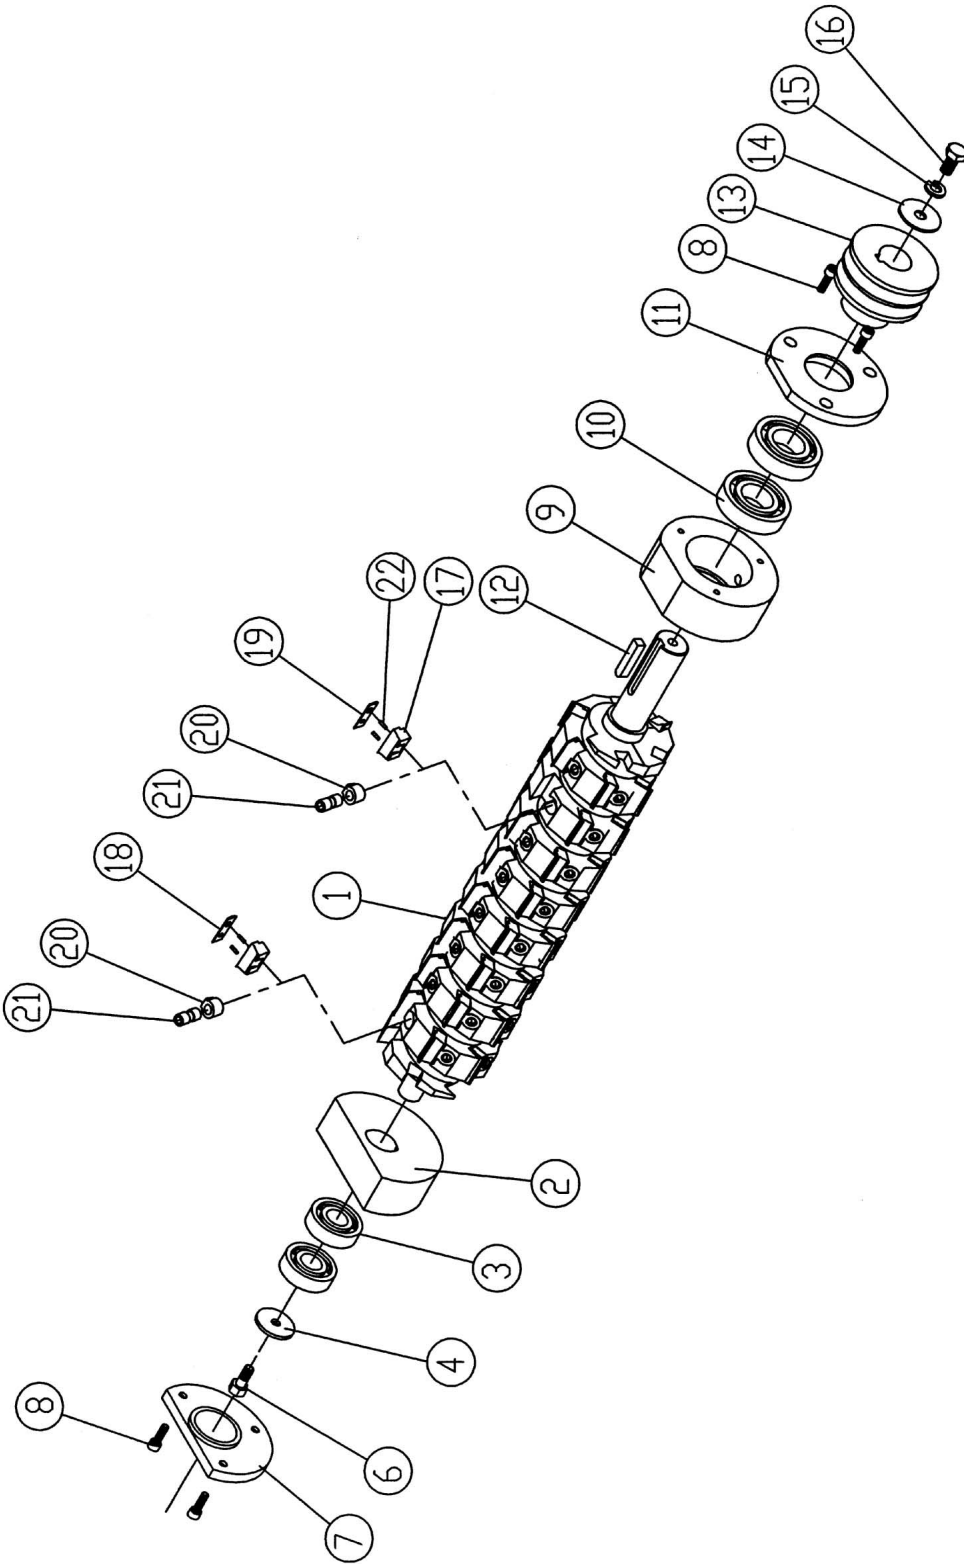

Helical Cutterhead Assembly

Parts List: Fence Assembly

Index No.	Part No.	Description	Size	Qty
1	6292592	Support, Fence		1
2	6292593	Bracket		1
3	6292594	Column, Gear		1
4	6292595	Guard		1
5	TS-1503031	Socket Head Cap Screw	M6x12	2
6	TS-1550071	Flat Washer	M10	4
7	TS-2361101	Lock Washer	M10	4
8	TS-1491041	Hex Head Bolt	M10x30	2
9	TS-1505041	Socket Head Cap Screw	M10x30	2
10	6292601	Shaft, Gear		1
11	6292602	Handwheel		1
12	6292603	Lock Handle		1
13	6295358	Collar		1
14	6292604	Bolt		1
15	TS-0720111	Lock Washer	1/2"	2
16	6295886	Socket Head Cap Screw	1/2"-12NCx1-1/4"	2
17	6292605	Bracket, Fence		1
18	6292606	Support		1
19	6292607	Pin		6
20	TS-1523061	Socket Set Screw	M6x20	2
21	TS-1540061	Hex Nut	M8	4
22	TS-1490031	Hex Cap Screw	M8x20	2
23	6292611	Bracket, Left		1
24	6292612	Bracket, Right		1
25	6292613	Shaft		1
26	TS-2360121	Flat Washer	M12	2
27	6292615	Lock Handle		1
28	TS-2331121	Cap Nut	M12	1
29	6292823	Spring Pin	Ø5x20	1
30	6295359	Clamp, Rear		2
31	6295360	Fence		1
32	TS-1540081	Hex Nut	M12	1
33	6295362	Rod		1
34	6292540	Knob		1
35	6295364	Block		1
36	6295365	Bushing		1
37	TS-2361081	Lock Washer	M8	1
38	TS-1490061	Hex Cap Screw	M8x35	1
39	PJ1285-739	Cover		1
40	PJ1696-105	Block		1
41	TS-1501051	Socket Head Cap Screw	M4x16	1
42	TS-1523041	Socket Set Screw	M6x12	1
43	TS-1540071	Hex Nut	M10	1
44	TS-1550061	Flat Washer	M8	1
45	TS-1490061	Hex Cap Screw	M8x35	2
46	TS-1505021	Socket Head Cap Screw	M10x20	4