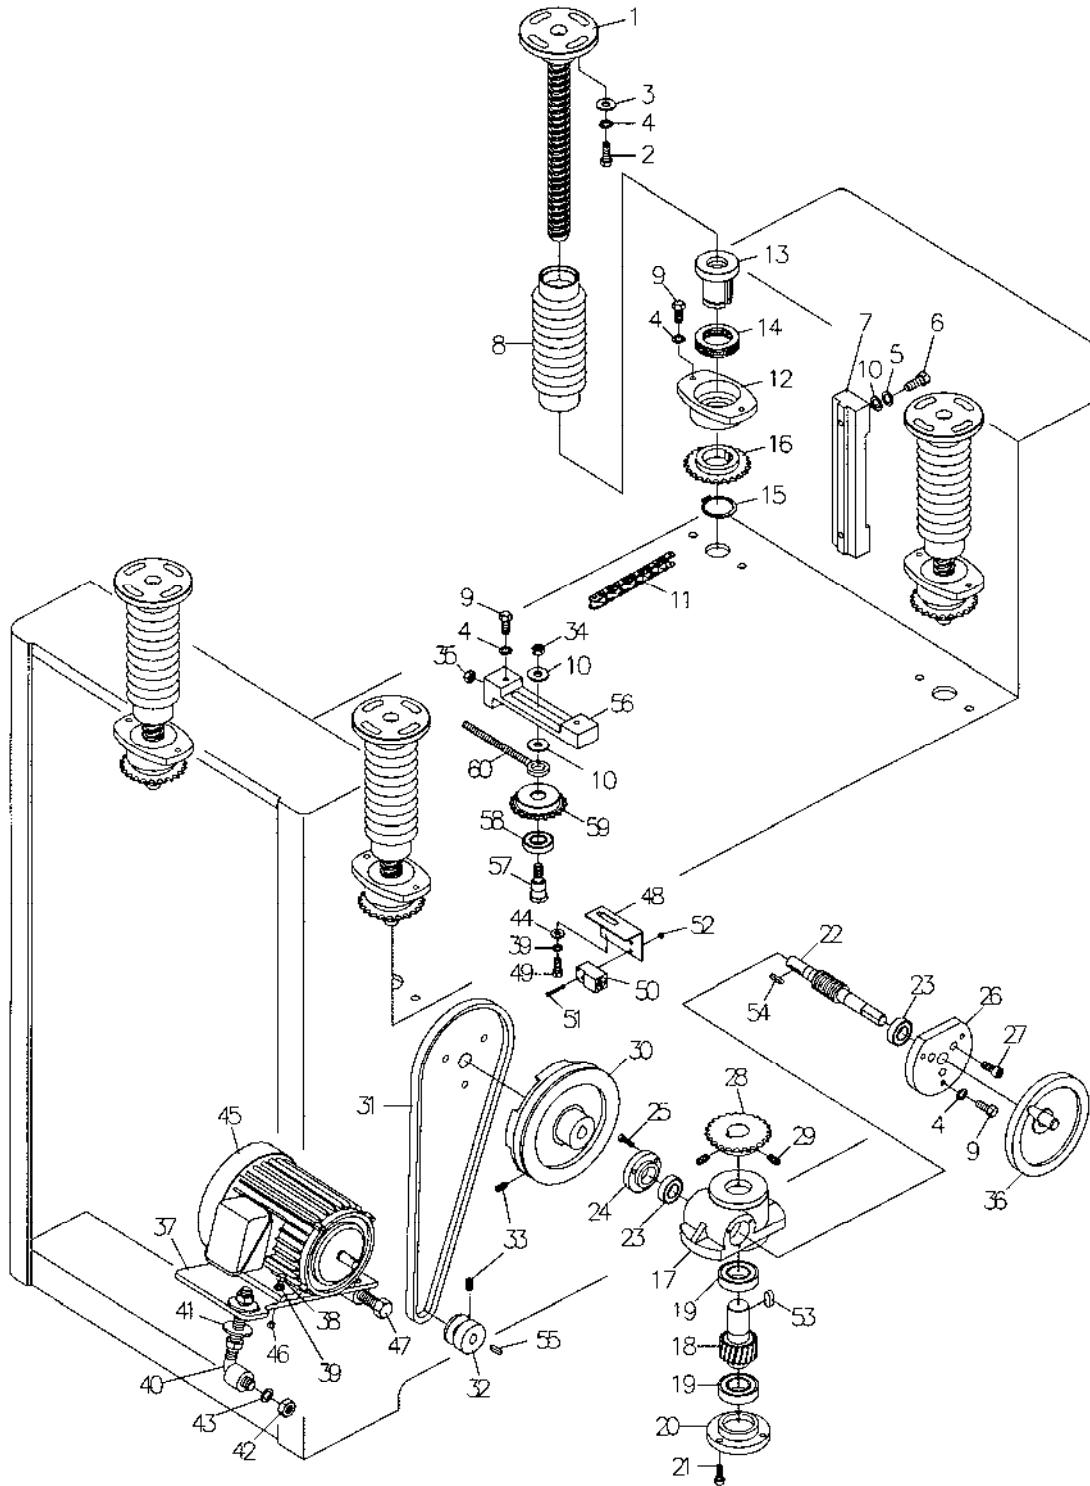

Table Raising Assembly – Models WB-25, WB-37, WB-43

Parts list on page 35 (WB-25), page 36 (WB-37) and page 37 (WB-43).

48	WB25-448	Switch Plate		1
49	TS-0050011	Hex Cap Screw	1/4-20x1/2	1
50	WB25-450	Switch		1
51	TS-2283302	Screw	M3x30	2
52	TS-1540011	Hex Nut	M3	2
53	6294337	Key	5/16x5/16x3/4	1
54	6294338	Key	4x4x20	1
55	6294339	Key	4x4x16	1
56	6294340	Sprocket Wheel Adjustment Piece		1
57	6294341	Sprocket Wheel Shaft		1
58	BB-6003ZZ	Bearing	6003ZZ	1
59	6294343	Adjustment Sprocket Wheel		1
60	6294344	Sprocket Wheel Adjustment Rod		1

Parts List: Table Raising Assembly – Model WB-43

Exploded view on page 34.

Index No.	Part No.	Description	Size	Qty
1	6294297	Elevation Screw		4
2	TS-0051051	Hex Cap Screw	5/16-18x1	8
3	TS-0680031	Flat Washer	5/16	8
4	TS-0720081	Lock Washer	5/16	20
5	TS-0720091	Lock Washer	3/8	4
6	TS-0060051	Hex Cap Screw	3/8-16x1	4
7	6294302	Elevation Slide		2
8	6294303	Dust Guard Bellow		4
9	TS-0081031	Hex Cap Screw	5/16-18x3/4	12
10	TS-0680041	Flat Washer	3/8	6
11	6294305	Chain		1
12	6294306	Nut Housing		4
13	6294307	Nut		4
14	6294308	Thrust Bearing		4
15	6294309	C-Circlip		4
16	6294310	Sprocket Wheel		4
17	6294311	Elevation Gearbox		1
18	6294312	Worm Gear		1
19	BB-6005Z	Ball Bearing	6005Z	2
20	6294314	Bearing Cap		1
21	TS-0207041	Socket Head Cap Screw	1/4-20x3/4	3
22	6294316	Worm Gear		1
23	BB-6002Z	Ball Bearing	6002Z	2
24	6294318	Bearing Cap		1
25	TS-0206031	Socket Head Cap Screw	10-24x5/8	3
26	6294320	Bearing Cap		1
27	TS-0207031	Socket Head Cap Screw	1/4-20x5/8	3
28	6294322	Sprocket Wheel		1
29	TS-0270051	Set Screw	5/16-18x1/2	2
30	6294324	Pulley		1
31	VB-A36	V-Belt	A-36	1
32	6294326	Motor Pulley		1
33	TS-0267051	Set Screw	1/4-20x1/2	3
34	TS-0561031	Hex Nut	3/8-16	1
35	TS-0561021	Hex Nut	5/16-18	1
36	6294330	Hand Wheel		1
37	6294331	Motor Base		1
38	TS-0050051	Hex Cap Screw	1/4-20x1	4
39	TS-0720071	Lock Washer	1/4	5