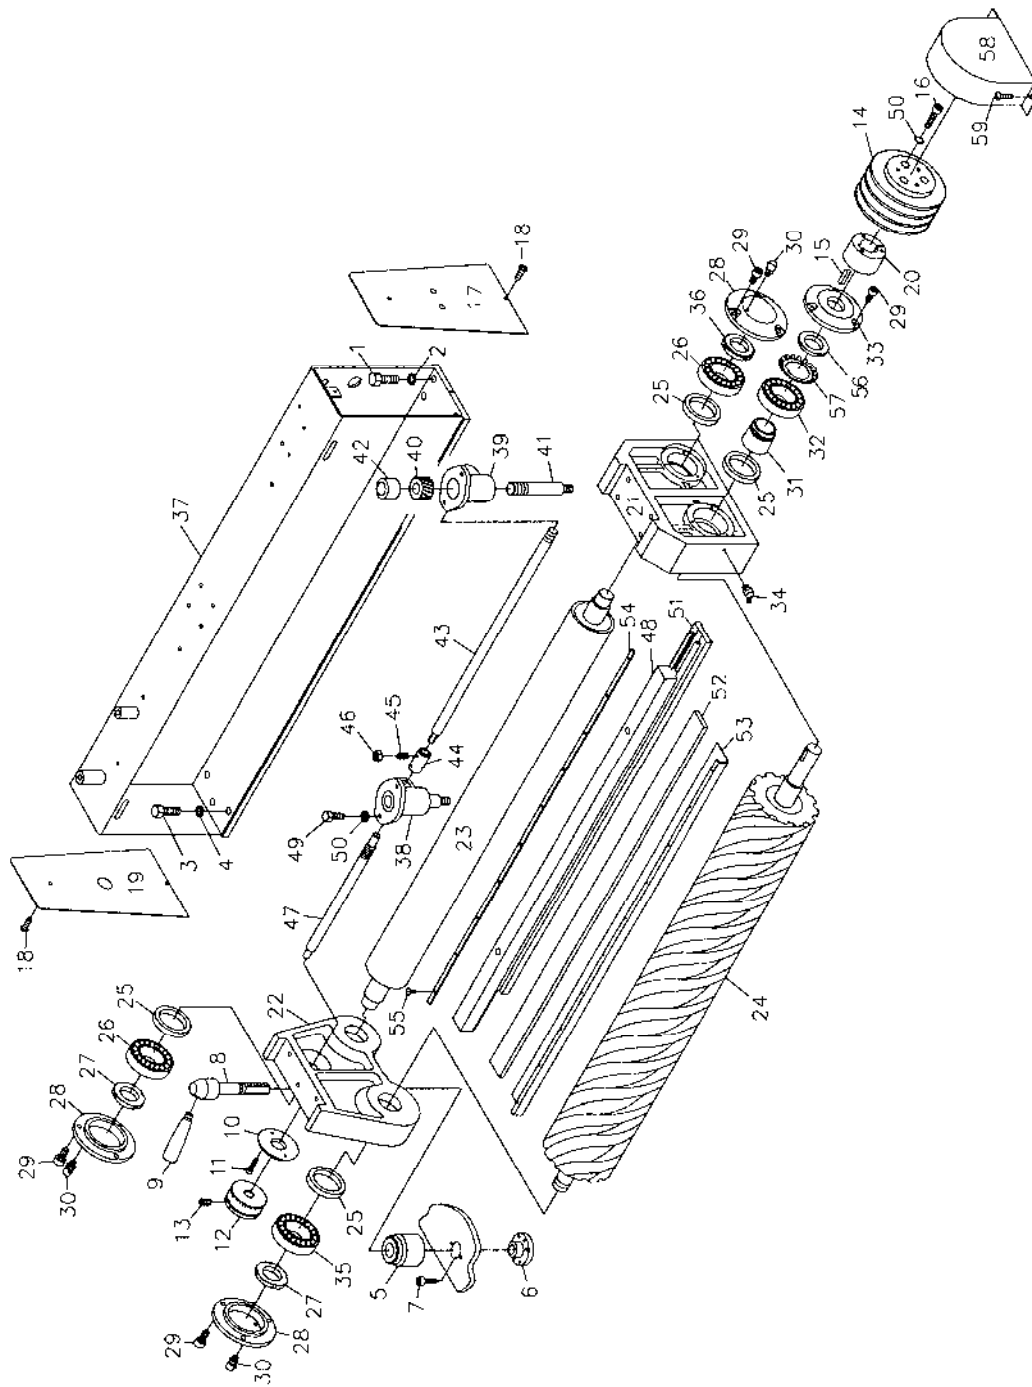

Platen Assembly – Models WB-37, WB-43

Parts list on page 47 (WB-37) and page 48 (WB-43).

Parts List: Platen Assembly – Model WB-37

Index No.	Part No.	Description	Size	Qty
1.....	WB25-701.....	Hex Cap Screw	1/2-12x1-1/2.....	4
2.....	TS-0720111.....	Lock Washer	1/2.....	4
3.....	TS-0060061.....	Hex Cap Screw	3/8-16x1-1/4.....	3
4.....	TS-0720091.....	Lock Washer	3/8.....	3
5.....	6290291.....	Diaphragm.....		1
6.....	6290292.....	Flat Head Nut.....		1
7.....	TS-0207041.....	Socket Head Cap Screw.....	1/4-20x3/4.....	2