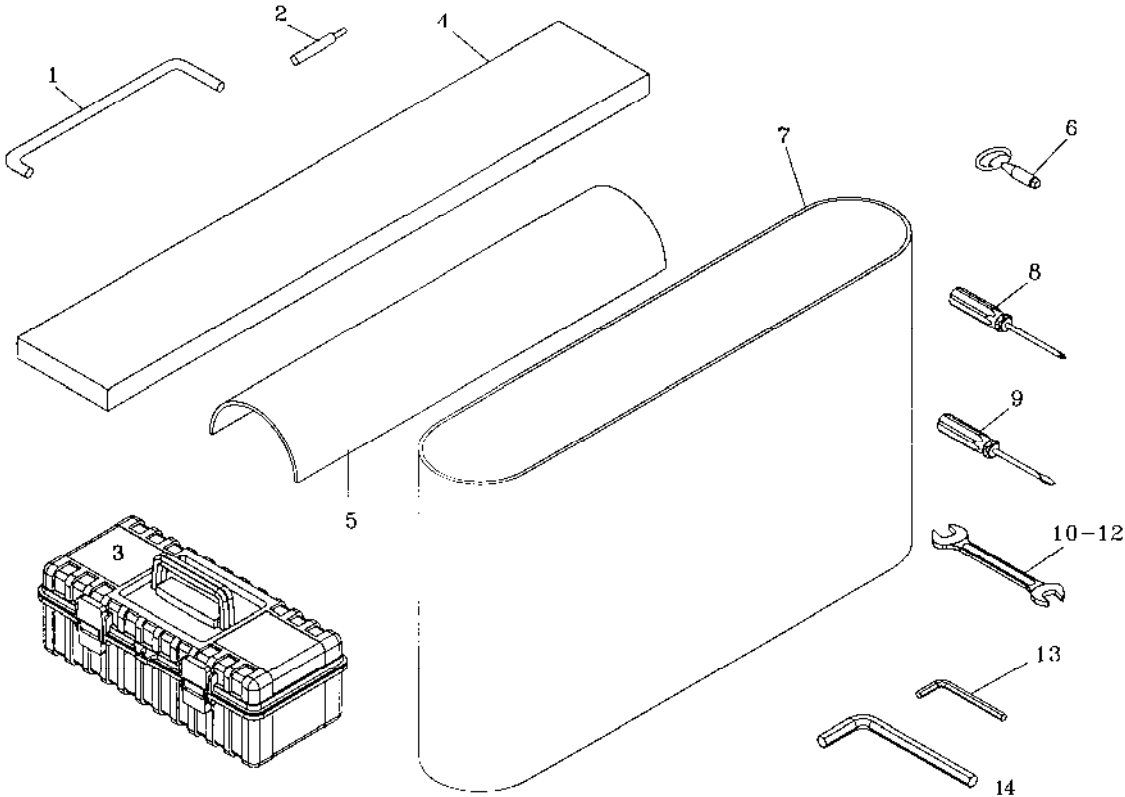

Sanding Belt and Accessories – Models WB-25, WB-37, WB-43

Parts list on page 54.

Parts List: Sanding Belt and Accessories – Model WB-25

Exploded view on page 53.

Index No.	Part No.	Description	Size	Qty
1	6290281	Platen Pull Hook		1
2	6294461	Limit Switch Tube		2
3	WB25-1003	Tool Box		1
4	6288602	Felt		1
5	6288603	Graphite		2
6	6294256	Door Lock Key		2
7		Sanding Belt (local purchase)	25"x75" (100 Grit)	1
		Sanding Belt (local purchase)	25"x75" (180 Grit)	1
8	WB25-1008	Cross Point Screwdriver		1
9	WB25-1009	Flat Blade Screwdriver		1
10	WB25-1010	Open End Wrench	8/10 mm	1
11	WB25-1011	Open End Wrench	12/14 mm	1
12	WB25-1012	Open End Wrench	17/19 mm	1
13	WB25-1013	Hex Wrench Set		1
14	WB25-1014	Adjusting Rod		1

Parts List: Sanding Belt and Accessories – Model WB-37

Index No.	Part No.	Description	Size	Qty
1	6290281	Platen Pull Hook		1
2	6294461	Limit Switch Tube		2
3	WB25-1003	Tool Box		1
4	6288702	Felt		1
5	6288703	Graphite		2
6	6294256	Door Lock Key		2
7		Sanding Belt (local purchase)	37"x75" (100Grit)	1
		Sanding Belt (local purchase)	37"x75" (180Grit)	1
8	WB25-1008	Cross Point Screwdriver		1
9	WB25-1009	Flat Blade Screwdriver		1
10	WB25-1010	Open End Wrench	8/10 mm	1
11	WB25-1011	Open End Wrench	12/14 mm	1
12	WB25-1012	Open End Wrench	17/19 mm	1
13	WB25-1013	Hex Wrench Set		1
14	WB25-1014	Adjusting Rod		1

Parts List: Sanding Belt and Accessories – Model WB-43

Index No.	Part No.	Description	Size	Qty
1	6290281	Platen Pull Hook		1
2	6294461	Limit Switch Tube		2
3	WB25-1003	Tool Box		1
4	6294431	Felt		1
5	6294432	Graphite		2
6	6294256	Door Lock Key		2
7		Sanding Belt (local purchase)	43"x75" (100Grit)	1
		Sanding Belt (local purchase)	43"x75" (180Grit)	1
8	WB25-1008	Cross Point Screwdriver		1
9	WB25-1009	Flat Blade Screwdriver		1
10	WB25-1010	Open End Wrench	8/10 mm	1
11	WB25-1011	Open End Wrench	12/14 mm	1
12	WB25-1012	Open End Wrench	17/19 mm	1
13	WB25-1013	Hex Wrench Set		1
14	WB25-1014	Adjusting Rod		1