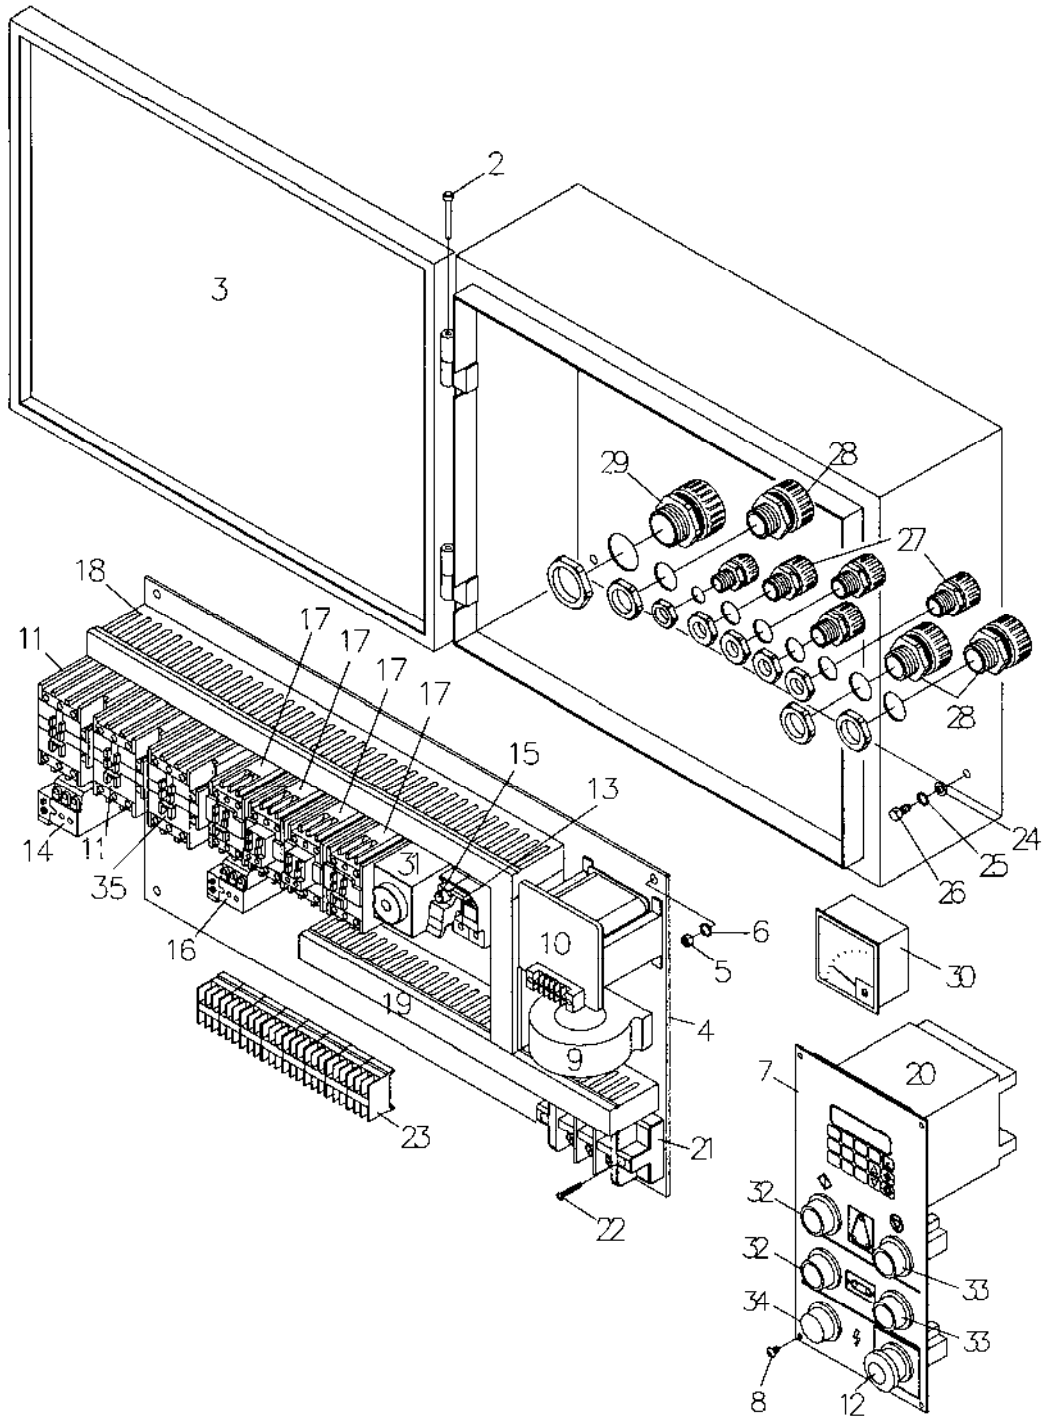

Electrical Box Assembly – Model WB-43 ONLY

Parts list on page 66.

Parts List: Electrical Box Assembly – Model WB-43

Exploded view on page 65.

Index No.	Part No.	Description	Size	Qty
1	WB43-801	Electrical Control Box		1
2	6294516	Hinge Pin		2
3	WB43-803	Electrical Control Box Door		1
4	6294518	Base Plate		1
5	TS-0561011	Hex Nut	1/4-20	4
6	TS-0720071	Lock Washer	1/4	4
7	WB25-807	Control Panel		1
8	WB25-808	Button Head Socket Screw	M4x8	4
9	WB25-809	Proportional Current Device		1
10	WB43-810	Transformer		1
11	6294523	Contactors	CN-35	2
12	6294540	Emergency Stop Switch		1
13	WB25-832	Fuse Support Base		2
14	WB43-814	Overload Relay (for 230V)		1
	WB43-814A	Overload Relay (for 460V)		1
15	WB25-813	Fuse	4A	2
16	WB43-816	Overload Relay (for 230V)		1
	WB43-816A	Overload Relay (for 460V)		1
17	6294647	Contactors	CN-11	4
18	WB43-818	Wire Column		1
19	WB43-819	Wire Column		1
20	WB25-817	Controller		1
21	WB43-821	Power Wire Terminal		1
22	WB25-819	Tap Screw	M4x10	2
23	WB43-823	Terminal Board		8
24	TS-0680021	Flat Washer	1/4	4
25	TS-0720071	Lock Washer	1/4	4
26	TS-081F032	Pan Head Screw	1/4-20x1/2	4
27	6294532	PU Connector 1/2"		4
28	6294533	PU Connector 3/4"		3
29	6294534	Cable Connector 1"		1
30	WB25-827	Amp Meter		1
31	WB43-831	Timer		1
32	6294537	Start Switch		2
33	6294538	Stop Switch		2
34	6294539	Power Indication Light		1
35	6294645	Contactors	CN-25	1