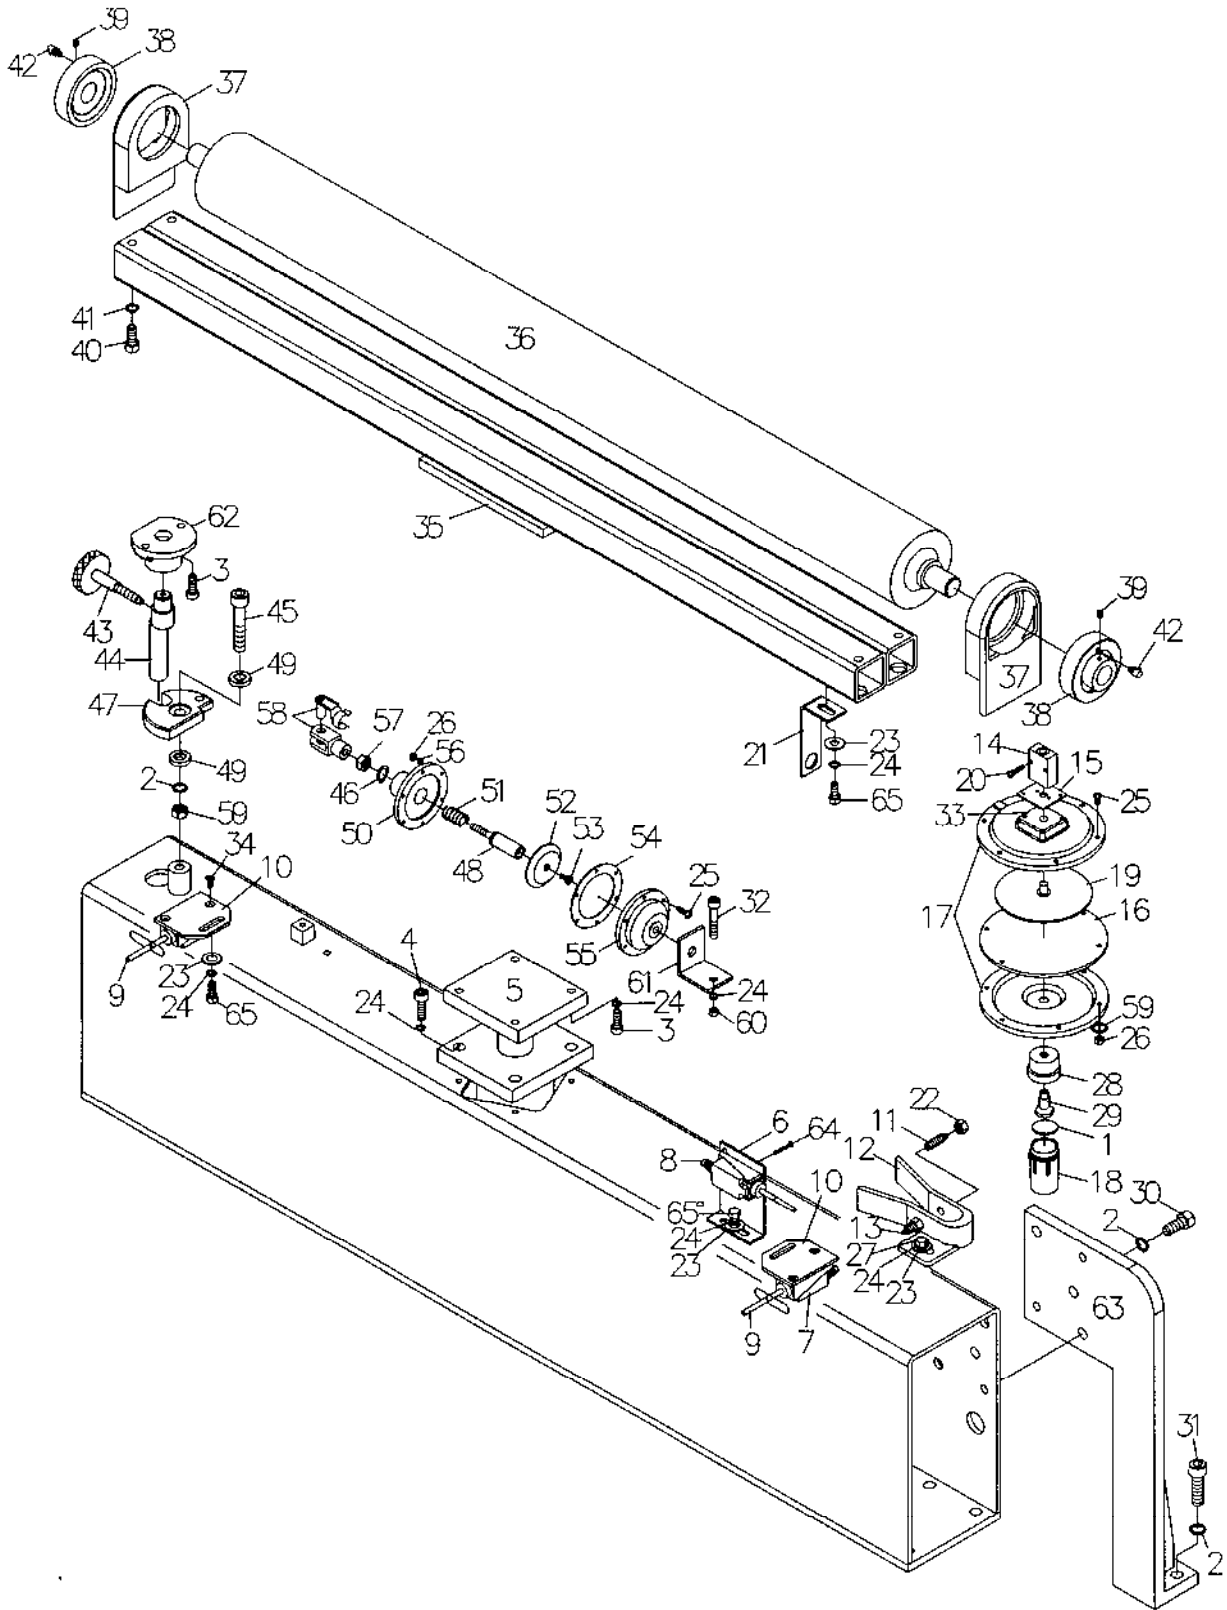

Tension Roller Assembly – Model WB-43 ONLY

Parts list on page 60.

Parts List: Tension Roller Assembly – Model WB-43

Exploded view on page 59.

Index No.	Part No.	Description	Size	Qty
1	WB25-162	Seal		1
2	TS-0720111	Lock Washer	1/2	7
3	TS-0208041	Socket Head Cap Screw	5/16-18x3/4	6
4	TS-0208041	Socket Head Cap Screw	5/16-18x3/4	4
5	6294458	Air Cylinder		1
6	6294459	Limit Switch Holder (L Type)		1
7	6294460	Limit Switch		2
8	6294653	Limit Switch		1
9	6294461	Limit Switch Tube		2
10	6294462	Limit Switch Holder		2
11	6294463	Air Sensor Nozzle (Female)		1
12	6294464	Air Cylinder Bracket		1
13	6294465	Air Sensor Nozzle (Male)		1
14	6294466	Throttle Valve		1
15	6294467	Throttle Valve Base		1
16	6294468	Plate		1
17	6294469	Aluminum Disc		1
18	6294470	Oil Cup		1
19	6294471	Aluminum Plate		1
20	TS-2284202	Pan Head Screw	M4x20	2
21	6294473	Sanding Belt Power Off Plate		1
22	TS-0561032	Hex Nut	3/8-24	2
23	TS-0680031	Flat Washer	5/16	5
24	TS-0720081	Lock Washer	5/16	14
25	TS-0206041	Socket Head Cap Screw	10-24x3/4	12
26	TS-0560071	Hex Nut	10-24	12
27	TS-0081031	Hex Cap Screw	5/16-18x3/4	5
28	6294478	Connector, Oil Cap		1
29	6294479	Shaft, Oil Cup		1
30	WB43-130	Hex Cap Screw	1/2-12x1	4
31	WB43-131	Socket Head Cap Screw	1/2-12x1-3/4	2
32	TS-0208081	Socket Head Cap Screw	5/16-18x1-1/2	1
33	TS-1532032	Pan Head Screw	M4x10	2
34	WB25-131	Flat Head Screw	M5x8	4
35	WB43-135	Upper Roller Frame		2
36	WB43-136	Upper Roller		1
37	WB25-134	Bearing Housing		2
38	WB25-135	Bearing	C205	2
39	TS-1523011	Set Screw	M6x6	4
40	TS-0209031	Socket Head Cap Screw	3/8-16x3/4	4
41	TS-0720091	Lock Washer	3/8	2
42	WB25-139	Grease Fitting with Cover		2
43	6294490	Trimming Screw		1
44	6294491	Eccentric Rod		1
45	WB25-142	Socket Head Cap Screw	1/2-12x3-1/2	1
46	JWP15H-224	Retaining Ring	STW-15	1
47	6294493	Eccentric Piece		1
48	6294496	Shaft, Air Cylinder		1
49	6294265	Copper Plate		2
	WB25-AVA	Air Valve Assembly (Includes Index #25,26,46,48,50 thru 56)		1
50	6294497	Bottom Cover		1
51	6294498	Spring		1
52	6294499	Aluminum Plate		1
53	TS-2286121	Flat Head Screw	M6x12	1
54	6294501	Plate		1
55	6294502	Top Cover		1