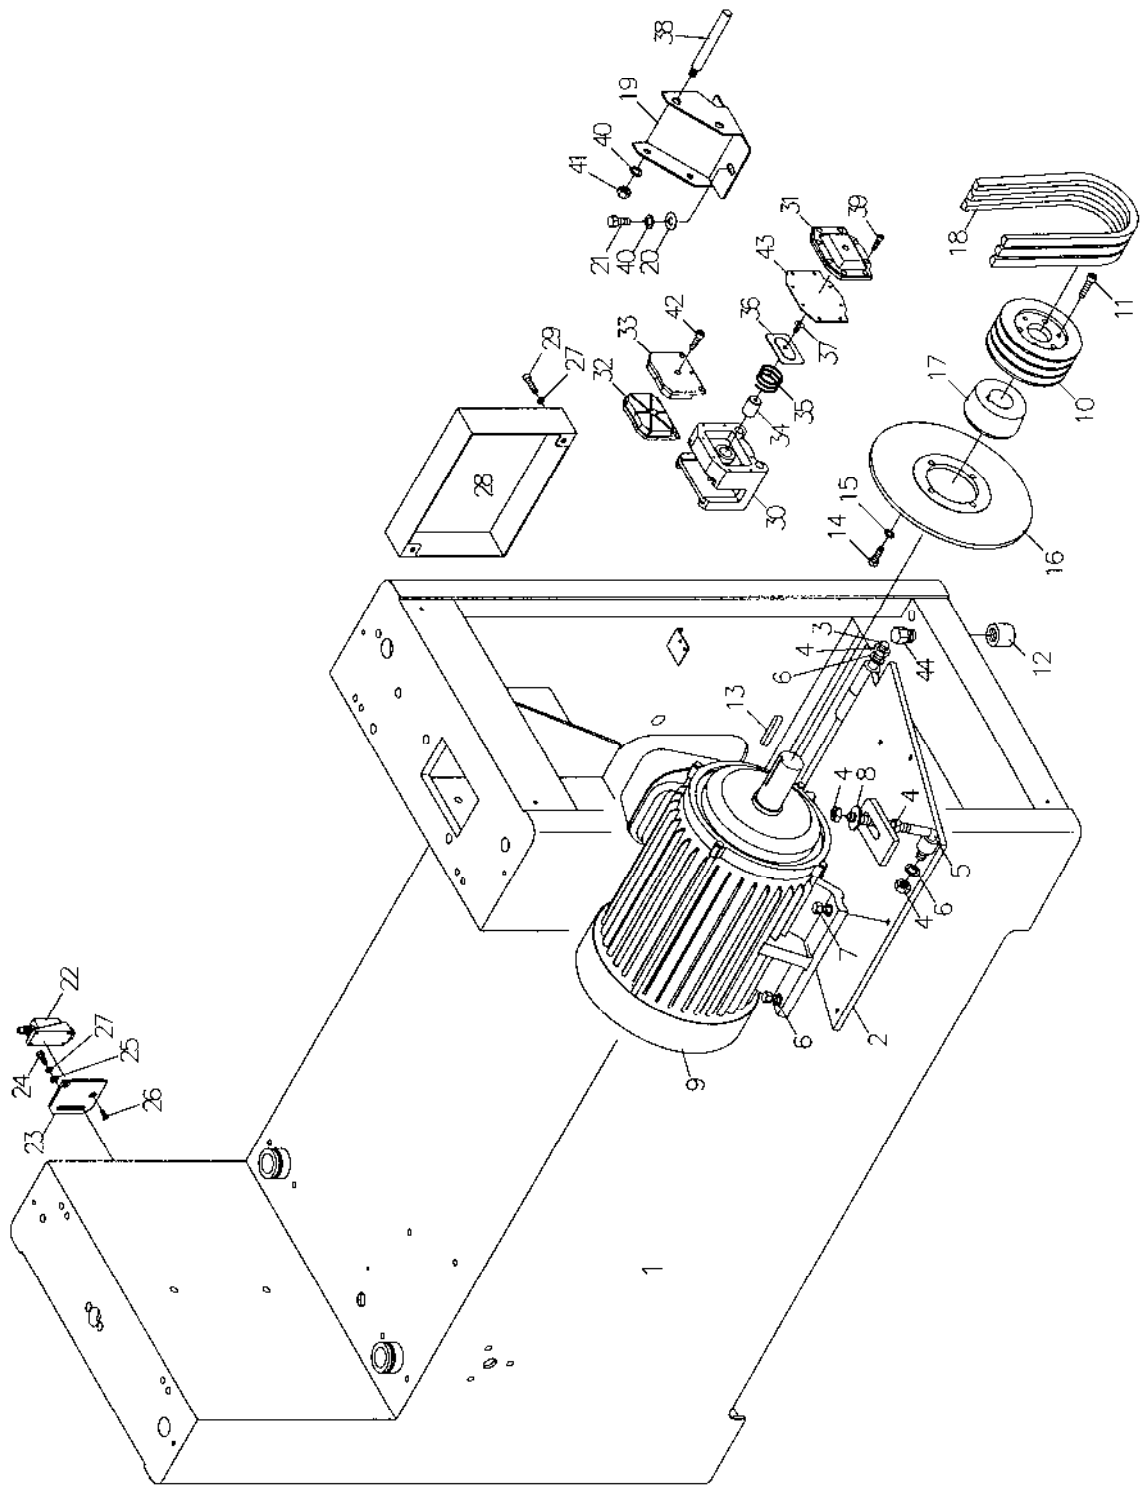

## Parts List: Base and Motor Assembly – Model WB-43

Exploded view on page 28.

Index No.	Part No.	Description	Size	Qty
1	WB43-201	Machine Base		1
2	WB43-202	Motor Plate		1
3	WB43-203	Rod		1
4	WB25-149	Hex Nut	1/2-12	4
5	6294262	Motor Adjusting Screw		1
6	TS-0720111	Lock Washer	1/2	6
7	WB25-701	Hex Cap Screw	1/2-12x1-1/2	4
8	TS-0680061	Flat Washer	1/2	2
9	WB43-209	Motor	25HP, 230/460V, 3Ph	1
10	WB43-210	Motor Pulley		1
11	TS-0208071	Socket Head Cap Screw	5/16-18x1-1/4	3
12	WB25-212	Leveling Nut		4
13	WB43-213	Key	9x14x105	1
14	TS-0051051	Hex Cap Screw	5/16-18x1	4
15	TS-0720081	Lock Washer	5/16	4
16	WB25-216	Disc Brake		1
17	WB43-217	Pulley Bushing		1
18	VB-B70	V-Belt	B-70	3
19	WB37-219	Brake Base		1
20	TS-0680041	Flat Washer	3/8	2
21	TS-0060031	Hex Cap Screw	3/8-16x3/4	2
22	6294280	Limit Switch		2
23	6294281	Limit Switch Plate		2
24	TS-0050021	Hex Cap Screw	1/4-20x5/8	2
25	TS-0680021	Flat Washer	1/4	2
26	WB25-131	Flat Head Screw	M5x8	4
27	TS-0720071	Lock Washer	1/4	3
28	WB43-228	Motor Cover		1
29	TS-0207031	Socket Head Cap Screw	1/4-20x5/8	2
30	6294284	Brake Housing		1
31	6294285	Front Cover		1
32	6294286	Brake Lining		1
33	6294661	Brake Lining		1
34	6294287	Bushing		1
35	6294288	Spring		1
36	6294289	Inner Plate		1
37	TS-081F031	Flat Head Screw	1/4-20x1/2	1
38	6294291	Pin		2
39	TS-0206041	Socket Head Cap Screw	10-24x3/4	8
40	TS-0720091	Lock Washer	3/8	3
41	TS-0561031	Hex Nut	3/8-16	2
42	TS-0207031	Socket Head Cap Screw	1/4-20x5/8	2
43	6294296	Gasket		1
44	WB25-244	Leveling Screw		4