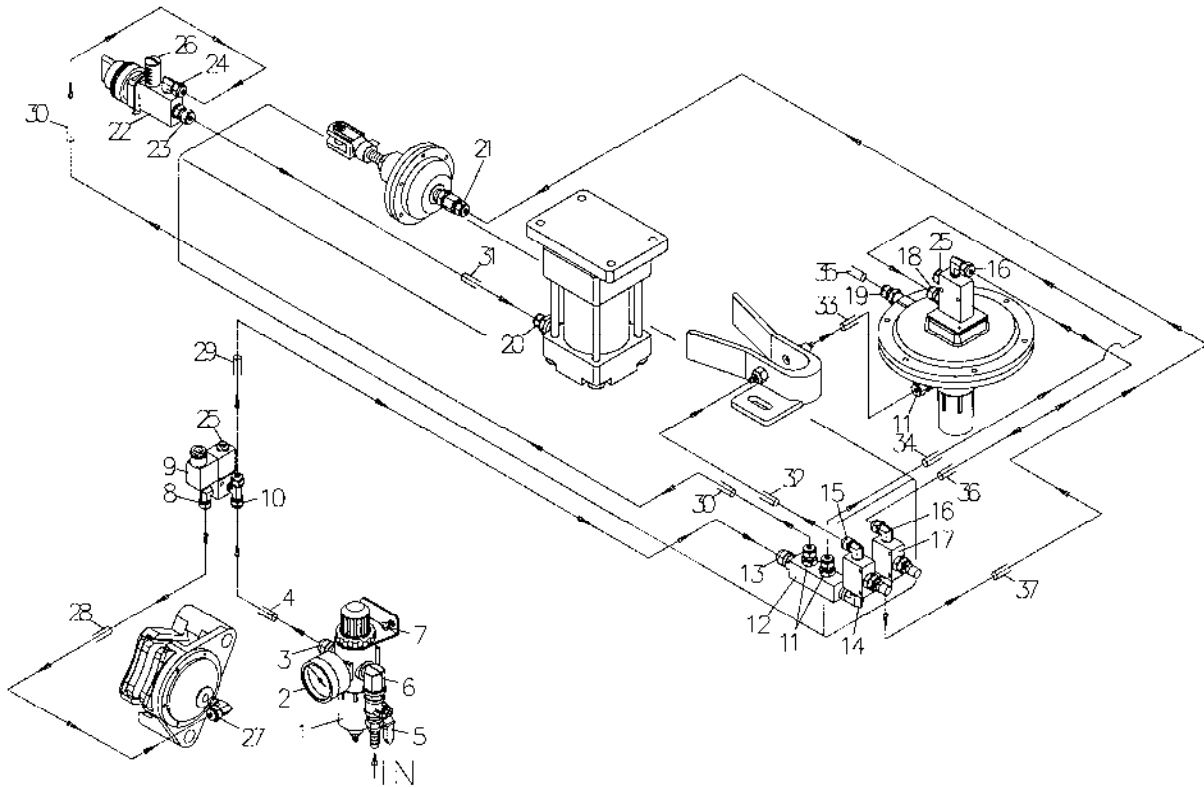

Air Regulator Assembly – Models WB-25, WB-37, WB-43

Parts list on page 50 (WB-25), page 51 (WB-37) and page 52 (WB-43).

Parts List: Air Regulator Assembly – Model WB-25

Index No.	Part No.	Description	Size	Qty
1.....	6294544.....	Filter Cup		1
2.....	6294545.....	Pressure Regulator.....		1
3.....	6294546.....	Bronze Connector.....		1
4.....	6294547.....	Flexible Hose.....		1
5.....	6294548.....	Air Switch.....		1
6.....	6294549.....	Elbow.....		1
7.....	TS-081C042.....	Screw.....	10-24x5/8.....	2
8.....	6294551.....	Elbow.....		1
9.....	6294552.....	Solenoid Valve.....		1
10.....	6294553.....	T-Joint.....		1
11.....	6294554.....	Plastic Connector.....		3
12.....	6294555.....	Multiple Hole Connector.....		1
13.....	6294556.....	Plastic Connector.....		1
14.....	6294557.....	Bronze Elbow.....		1
15.....	6294558.....	Plastic Connector.....		1
16.....	6294559.....	Plastic Connector.....		2
17.....	6294560.....	Throttle Valve.....		2
18.....	6294561.....	Plastic Connector.....		1
19.....	6294562.....	Bronze Connector.....		1
20.....	6294563.....	Plastic Connector.....		1
21.....	6294564.....	Plastic Connector.....		1
22.....	6294565.....	Air Switch.....		1
23.....	6294566.....	Plastic Connector.....		1
24.....	6294567.....	Plastic Connector.....		1