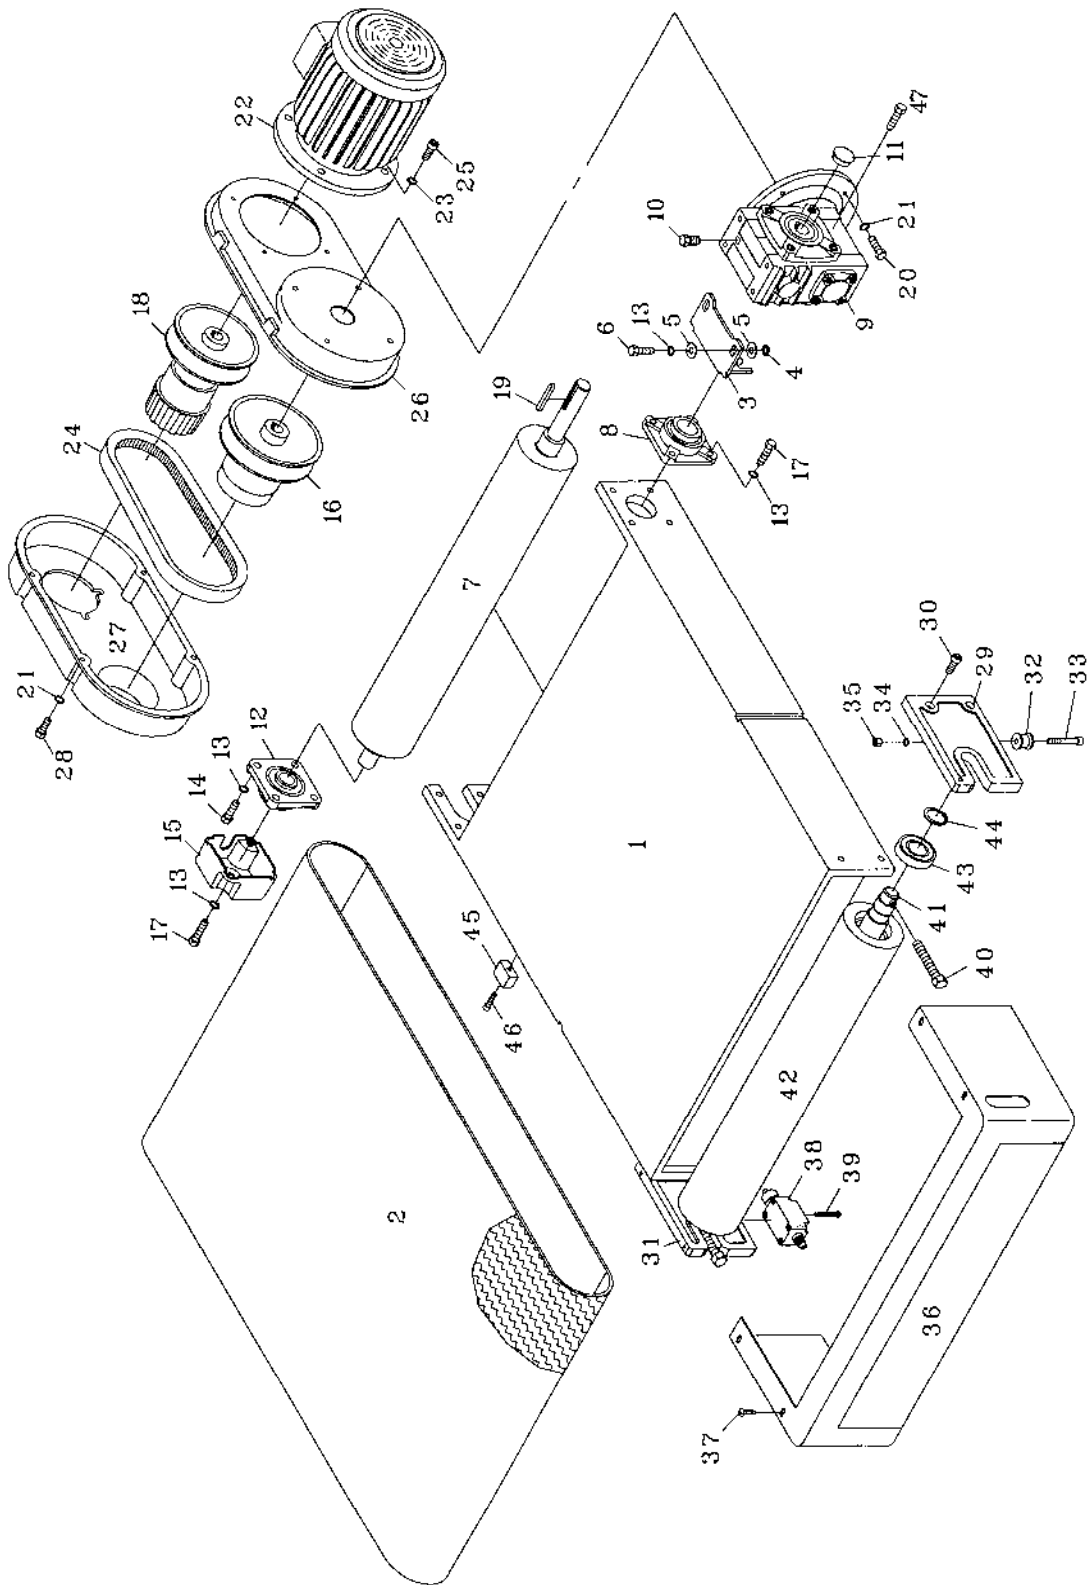

Table and Conveyor Belt Assembly – Models WB-25, WB-37, WB-43

Parts list on page 40 (WB-25), page 41 (WB-37) and page 42 (WB-43).

Parts List: Table and Conveyor Belt Assembly – Model WB-43

Exploded view on page 39.

Index No.	Part No.	Description	Size	Qty
1	WB43-501	Conveyor Table		1
2	WB43-502	Conveyor Belt		1
3	WB43-503	Mounting Bracket		1
4	WB25-504	Washer		2
5	TS-1550071	Flat Washer	M10	4
6	TS-1491031	Hex Cap Screw	M10x25	2
7	WB43-507	Outfeed Roller		1
8	6294352	Bearing, Flange Mount		1
9	WB43-509	Reducer		1
10	WB25-510	Plug		3
11	WB25-511	Cover		1
12	6290231	Bearing, Flange Mount		1
13	TS-2361101	Lock Washer	M10	10
14	TS-0060061	Hex Cap Screw	3/8-16x1-1/4	2
15	6294356	Bearing Cap		1
16	6294386	Driven Pulley		1
17	TS-0060071	Hex Cap Screw	3/8-16x1-1/2	6
18	6294385	Driving Pulley		1
19	WB25-519	Key	8x8x55	1
20	TS-1490041	Hex Cap Screw	M8x25	4
21	TS-2361081	Lock Washer	M8	8
22	6294363	Motor	2HP, 230/460V, 3Ph	1
23	TS-1551071	Lock Washer	M10	4
24	WB25-524	Timing Belt		1
25	TS-1505031	Socket Head Cap Screw	M10x25	4
26	6294383	Variable Speed Unit Base Plate		1
27	6294387	Variable Speed Unit Cover		1
28	TS-1490031	Hex Cap Screw	M8x20	1
29	WB25-529	Infeed Roller Bracket, Right		1
30	TS-0209031	Socket Head Cap Screw	3/8-16x3/4	4
31	WB25-531	Infeed Roller Bracket, Left		1
32	6294372	Conveyor Belt Position Wheel		2
33	TS-0208101	Socket Head Cap Screw	5/16-18x2	2
34	TS-0720081	Lock Washer	5/16	2
35	TS-0561021	Hex Nut	5/16-18	2
36	WB43-536	Emergency Stop Cover		1
37	TS-081F032	Pan Head Screw	1/4-20x1/2	4
38	6294376	Limit Switch		1
39	TS-0810102	Round Head Screw	10-24x1-3/4	2
	WB43-IRA	Infeed Roller Assembly (Includes Index #40 thru #44)		1
40	WB25-540	Adjustment Screw	1/2-12x3	2
41	6294388	Infeed Roller Shaft		1
42	WB43-542	Infeed Roller		1
43	BB-6206VV	Bearing	6206-2RS	2
44	6294573	C-Circlip		2
45	6294576	Elevation Aluminum Limiter		1
47	WB25-547	Plug		2