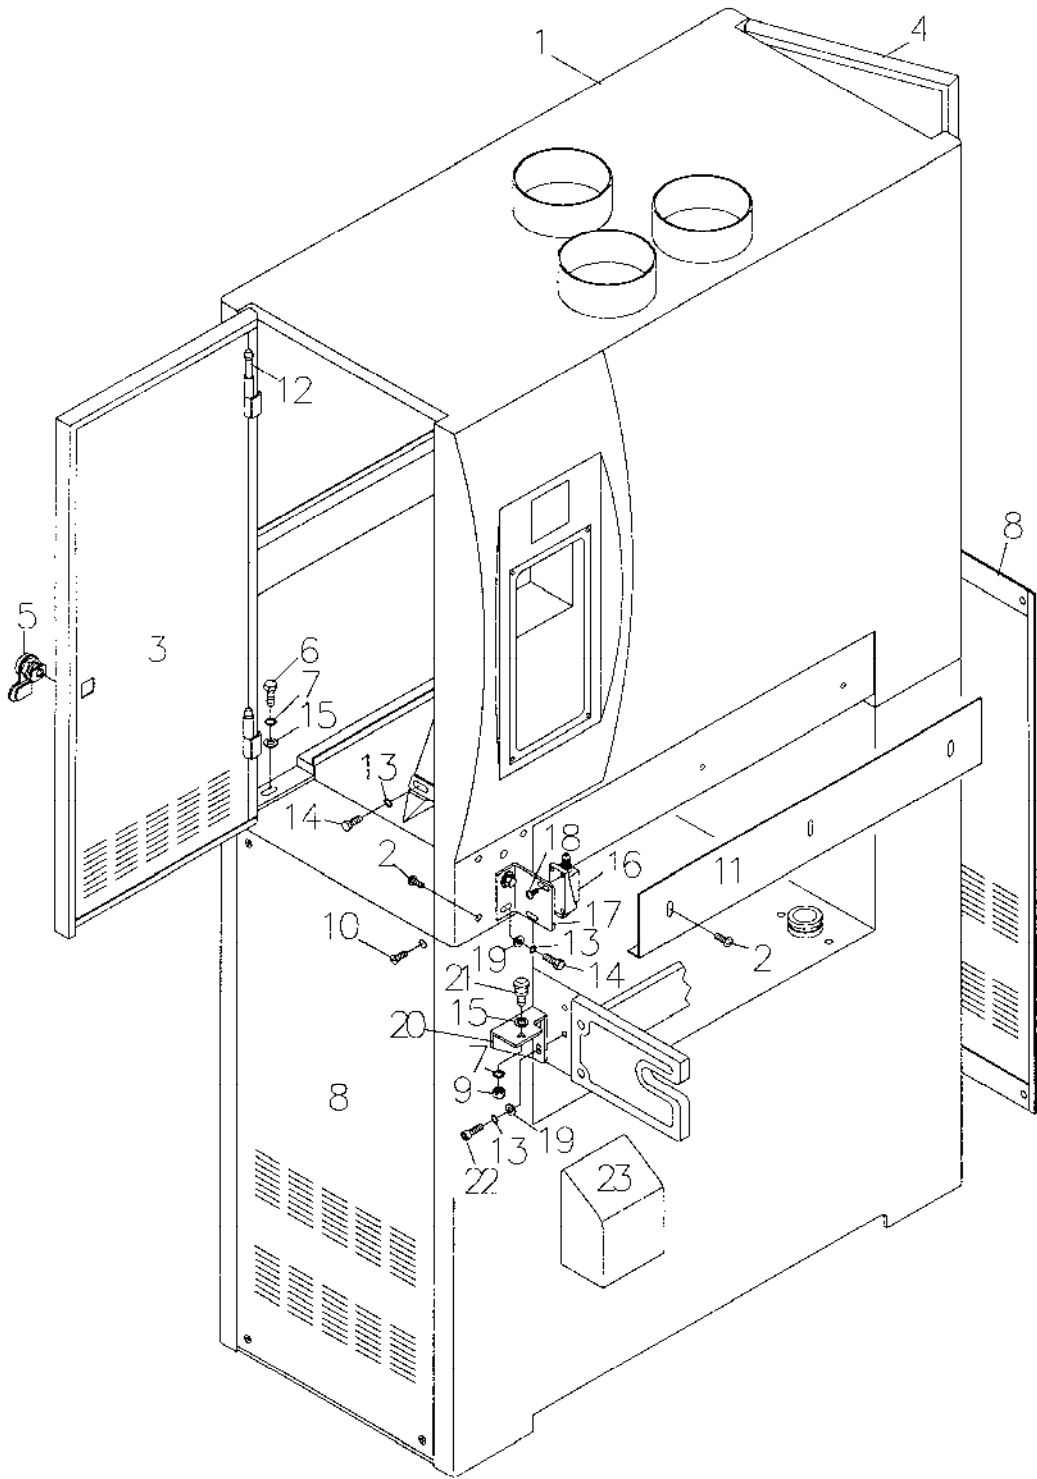

Upper Cabinet Assembly – Models WB-37, WB-43

Parts list on page 33.

Parts List: Upper Cabinet Assembly – Model WB-37

Exploded view on page 32.

Index No.	Part No.	Description	Size	Qty
1	WB37-301	Upper Cabinet		1
2	TS-1534032	Pan Head Screw	M6x10	8
3	WB25-303	Upper Left Door		1
4	WB25-304	Upper Right Door		1
5	6294509	Door Lock		2
6	TS-0208041	Socket Head Cap Screw	5/16-18x3/4	4
7	TS-0720081	Lock Washer	5/16	5
8	WB25-308	Lower Door		2
9	TS-0561021	Hex Nut	5/16-18	1
10	TS-081F031	Flat Head Screw	1/4-20x1/2	8
11	WB37-311	Emergency Plate		1
12	WB25-312	Door Hinge Pin		4
13	TS-2361061	Lock Washer	M6	6
14	TS-1482021	Hex Cap Screw	M6x12	4
15	TS-0680031	Flat Washer	5/16	5
16	6294280	Limit Switch		1
17	WB25-317	Limit Switch Holder		1
18	TS-1533032	Pan Head Screw	M5x10	1
19	TS-0680021	Flat Washer	1/4	2
20	WB25-320	Fixed Bracket		1
21	WB25-321	Thickneser Post		1
22	TS-0207031	Socket Head Cap Screw	1/4-20x5/8	2
23	WB25-323	Cover		1

Parts List: Upper Cabinet Assembly – Model WB-43

Exploded view on page 32.

Index No.	Part No.	Description	Size	Qty
1	WB43-301	Upper Cabinet		1
2	TS-1534032	Pan Head Screw	M6x10	8
3	WB43-303	Upper Left Door		1
4	WB43-304	Upper Right Door		1
5	6294509	Door Lock		2
6	TS-0208041	Socket Head Cap Screw	5/16-18x3/4	4
7	TS-0720081	Lock Washer	5/16	5
8	WB43-308	Lower Door		2
9	TS-0561021	Hex Nut	5/16-18	1
10	TS-081F031	Flat Head Screw	1/4-20x1/2	8
11	WB43-311	Emergency Plate		1
12	WB25-312	Door Hinge Pin		4
13	TS-2361061	Lock Washer	M6	6
14	TS-1482021	Hex Cap Screw	M6x12	4
15	TS-0680031	Flat Washer	5/16	5
16	6294280	Limit Switch		1
17	WB25-317	Limit Switch Holder		1
18	TS-1533032	Pan Head Screw	M5x10	1
19	TS-0680021	Flat Washer	1/4	2
20	WB25-320	Fixed Bracket		1
21	WB25-321	Thickneser Post		1
22	TS-0207031	Hex Socket Cap Screw	1/4-20x5/8	2
23	WB25-323	Cover		1