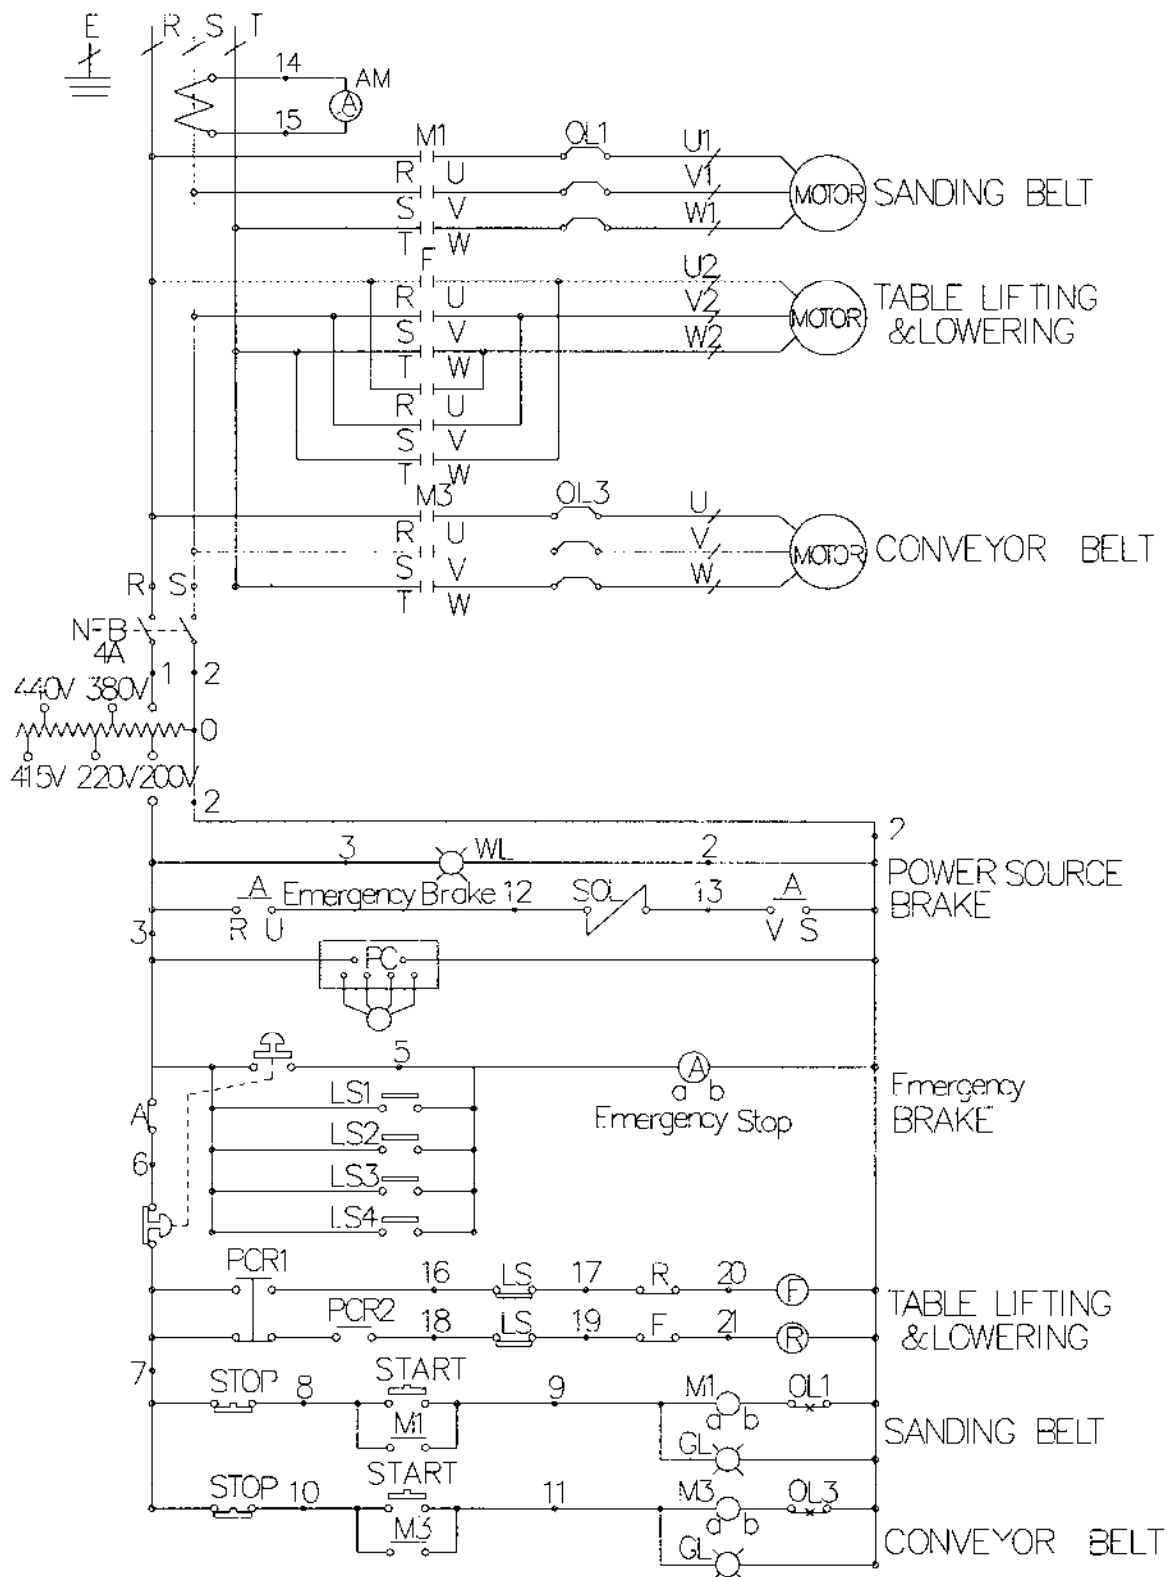

Parts List: Electrical Box Assembly – Model WB-43

Exploded view on page 65.

Index No.	Part No.	Description	Size	Qty
1	WB43-801	Electrical Control Box		1
2	6294516	Hinge Pin		2
3	WB43-803	Electrical Control Box Door		1
4	6294518	Base Plate		1
5	TS-0561011	Hex Nut	1/4-20	4
6	TS-0720071	Lock Washer	1/4	4
7	WB25-807	Control Panel		1
8	WB25-808	Button Head Socket Screw	M4x8	4
9	WB25-809	Proportional Current Device		1
10	WB43-810	Transformer		1
11	6294523	Contactors	CN-35	2
12	6294540	Emergency Stop Switch		1
13	WB25-832	Fuse Support Base		2
14	WB43-814	Overload Relay (for 230V)		1
	WB43-814A	Overload Relay (for 460V)		1
15	WB25-813	Fuse	4A	2
16	WB43-816	Overload Relay (for 230V)		1
	WB43-816A	Overload Relay (for 460V)		1
17	6294647	Contactors	CN-11	4
18	WB43-818	Wire Column		1
19	WB43-819	Wire Column		1
20	WB25-817	Controller		1
21	WB43-821	Power Wire Terminal		1
22	WB25-819	Tap Screw	M4x10	2
23	WB43-823	Terminal Board		8
24	TS-0680021	Flat Washer	1/4	4
25	TS-0720071	Lock Washer	1/4	4
26	TS-081F032	Pan Head Screw	1/4-20x1/2	4
27	6294532	PU Connector 1/2"		4
28	6294533	PU Connector 3/4"		3
29	6294534	Cable Connector 1"		1
30	WB25-827	Amp Meter		1
31	WB43-831	Timer		1
32	6294537	Start Switch		2
33	6294538	Stop Switch		2
34	6294539	Power Indication Light		1
35	6294645	Contactors	CN-25	1

Electrical Connections – Models WB-25 and WB-37 ONLY