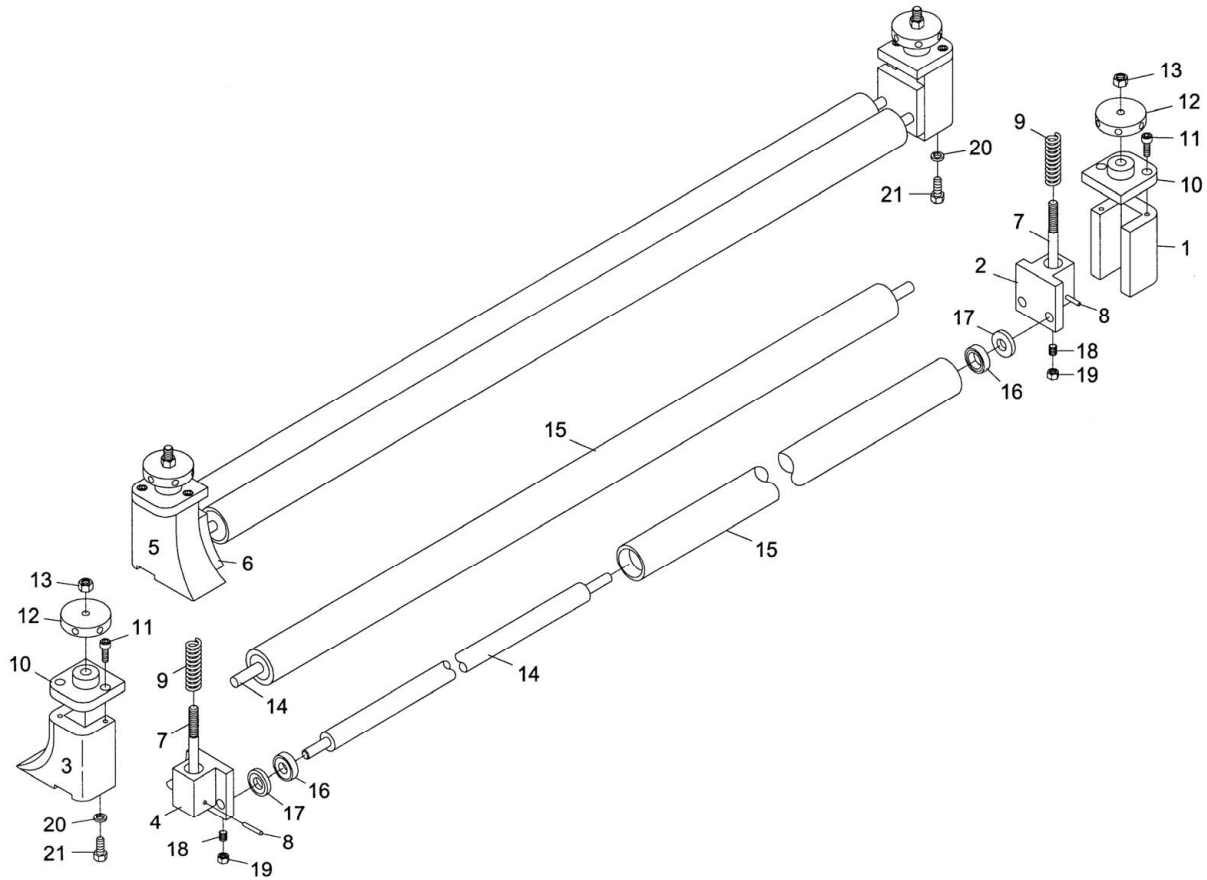

Pressure Bar Assembly – Models WB-25, WB-37, WB-43

Parts list on page 43 (WB-25) and page 44 (WB-37, WB-43).

Parts List: Pressure Bar Assembly – Model WB-25

Index No.	Part No.	Description	Size	Qty
1	WB25-601	Roller Slider, Female		2
2	6294391	Roller Slider, Male		2
3	6294392	Front Roller Slider, Female		1
4	6294393	Front Roller Slider, Male		1
5	6294394	Back Roller Slider, Female		1
6	6294395	Back Roller Slider, Male		1
7	6294396	Roller Adjusting Screw		4
8	6294397	Spring Pin		4
9	6294398	Spring		4
10	6294399	Roller Slider Cover		4
11	TS-0207031	Socket Head Cap Screw	1/4-20x5/8	8
12	6294401	Roller Adjusting Knob		4
13	TS-0561031	Hex Nut	3/8-16	4
	WB25-PBA	Pressure Bar Assembly (Includes Index #14 thru #17)		1
14	6288605	Pressure Bar Shaft		4
15	6290278	Pressure Bar Cover		4
16	BB-6001ZZ	Ball Bearing	6001ZZ	8
17	6294405	Bearing Cover		8
18	TS-0267071	Set Screw	1/4-20x3/4	8
19	TS-0561011	Hex Nut	1/4-20	8
20	TS-0720081	Lock Washer	5/16	8
21	TS-0051061	Hex Cap Screw	5/16-18x1-1/4	8