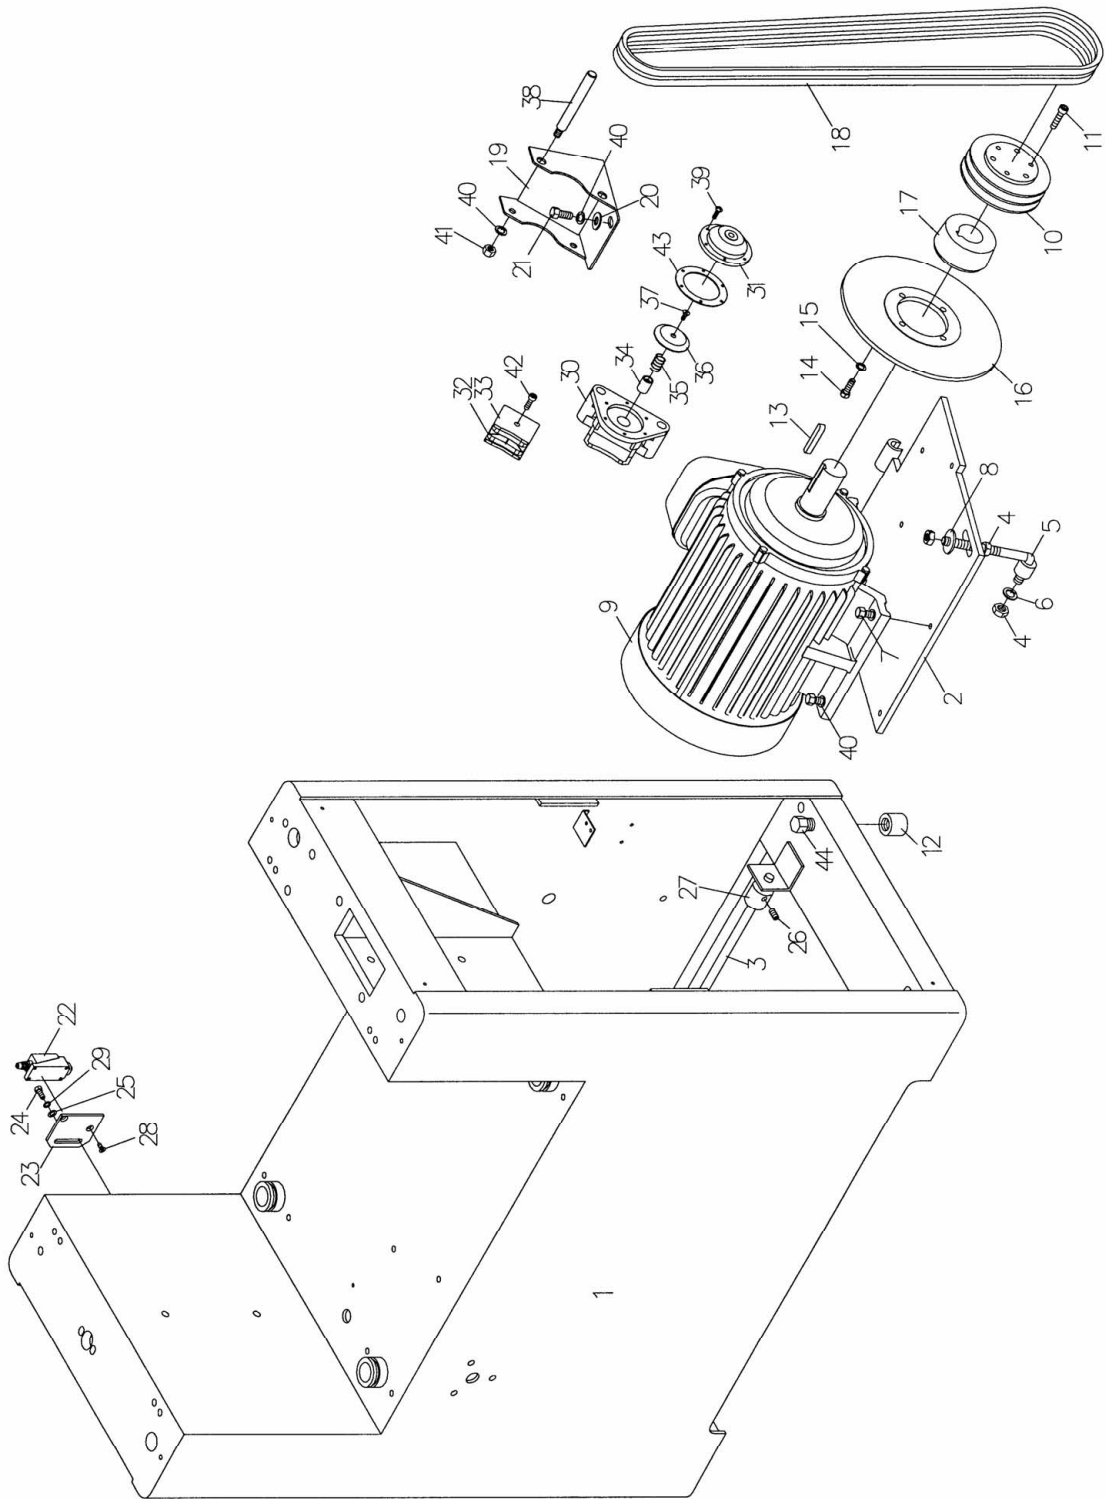

Base and Motor Assembly – Model WB-25 ONLY

Parts list on page 25.

Parts List: Base and Motor Assembly – Model WB-25

Exploded view on page 24.

Index No.	Part No.	Description	Size	Qty
1	WB25-201	Machine Base		1
2	WB25-202	Motor Plate		1
3	WB25-203	Rod		1
4	WB25-149	Hex Nut	1/2-12	3
5	WB25-205	Motor Adjusting Screw		1
6	TS-0720111	Lock Washer	1/2	1
7	TS-0060061	Hex Cap Screw	3/8-16x1-1/4	4
8	TS-0680061	Flat Washer	1/2	2
9	WB25-209	Motor	15HP, 230/460V, 3Ph	1
10	WB25-210	Motor Pulley		1
11	TS-0208071	Socket Head Cap Screw	5/16-18x1-1/4	3
12	WB25-212	Leveling Nut		4
13	WB25-213	Key	8x10x74	1
14	TS-0051051	Hex Cap Screw	5/16-18x1	4
15	TS-0720081	Lock Washer	5/16	4
16	WB25-216	Disc Brake		1
17	WB25-217	Pulley Bushing		1
18	VB-B73	V-Belt	B-73	2
19	WB25-219	Brake Base		1
20	TS-0680041	Flat Washer	3/8	2
21	TS-0060031	Hex Cap Screw	3/8-16x3/4	2
22	6294280	Limit Switch		2
23	6294281	Limit Switch Plate		2
24	TS-0050021	Hex Cap Screw	1/4-20x5/8	2
25	TS-0680021	Flat Washer	1/4	2
26	TS-0270071	Set Screw	5/16-18x3/4	4
27	WB25-227	Bushing		2
28	WB25-131	Flat Head Screw	M5x8	4
29	TS-0720071	Lock Washer	1/4	2
30	WB25-230	Brake Housing		1
31	WB25-231	Front Cover		1
32	WB25-232	Brake Lining		1
33	WB25-233	Brake Lining		1
34	WB25-234	Bushing		1
35	WB25-235	Spring		1
36	WB25-236	Inner Plate		1
37	TS-1514041	Flat Head Socket Screw	M6x25	1
38	WB25-238	Pin		2
39	TS-1502051	Socket Head Cap Screw	M5x20	6
40	TS-0720091	Lock Washer	3/8	7
41	TS-0561031	Hex Nut	3/8-16	2
42	TS-1503031	Socket Head Cap Screw	M6x12	1
43	WB25-243	Gasket		1
44	WB25-244	Leveling Screw		4