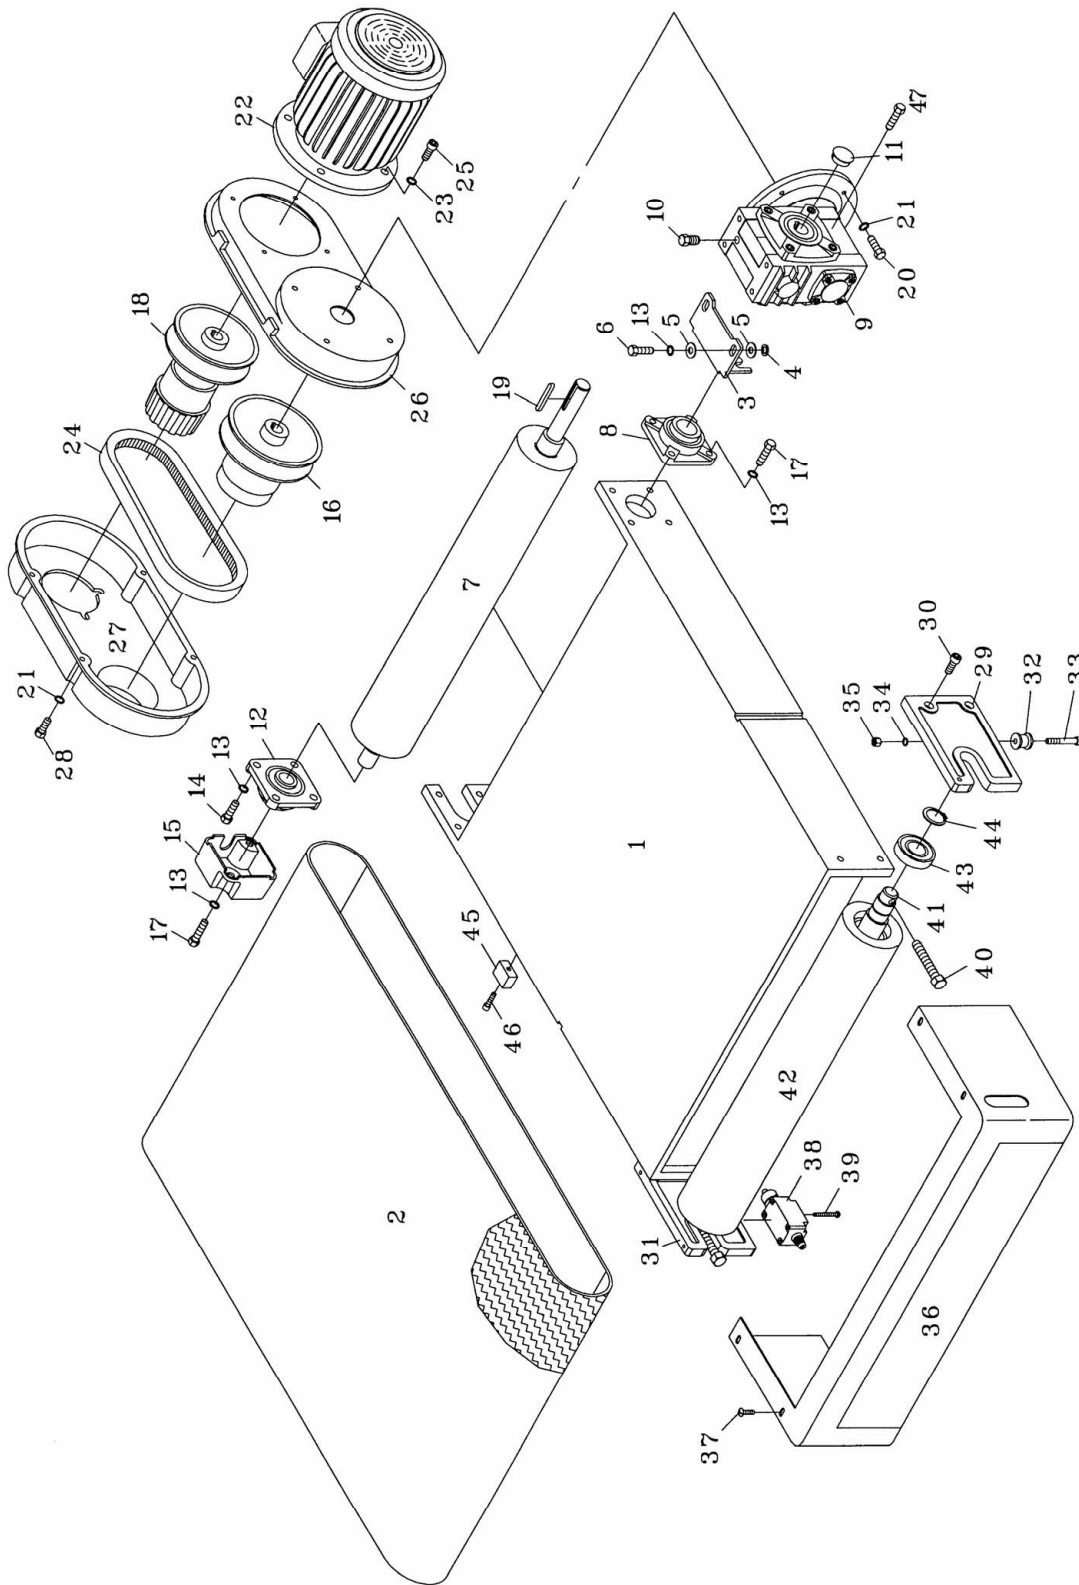

Table and Conveyor Belt Assembly – Models WB-25, WB-37, WB-43

Parts list on page 40 (WB-25), page 41 (WB-37) and page 42 (WB-43).

Parts List: Table and Conveyor Belt Assembly – Model WB-25

Exploded view on page 39.

Index No.	Part No.	Description	Size	Qty
1	WB25-501	Conveyor Table		1
2	WB25-502	Conveyor Belt		1
3	WB25-503	Mounting Bracket		1
4	WB25-504	Washer		2
5	TS-1550071	Flat Washer	M10	4
6	TS-1491031	Hex Cap Screw	M10x25	2
7	WB25-507	Outfeed Roller		1
8	6294352	Bearing, Flange Mount		1
9	WB25-509	Reducer		1
10	WB25-510	Plug		1
11	WB25-511	Cover		1
12	6290231	Bearing, Flange Mount		1
13	TS-2361101	Lock Washer	M10	10
14	TS-0060061	Hex Cap Screw	3/8-16x1-1/4	2
15	6294356	Bearing Cap		1
16	WB25-516	Driven Pulley		1
17	TS-0060071	Hex Cap Screw	3/8-16x1-1/2	6
18	6294385	Driving Pulley		1
19	WB25-519	Key	8x8x55	1
20	TS-1490041	Hex Cap Screw	M8x25	4
21	TS-2361081	Lock Washer	M8	8
22	WB25-522	Motor	1HP, 230/460V, 3Ph	1
23	TS-1551071	Lock Washer	M10	4
24	WB25-524	Timing Belt		1
25	TS-1505031	Socket Head Cap Screw	M10x25	4
26	6294383	Variable Speed Unit Base Plate		1
27	6294387	Variable Speed Unit Cover		1
28	TS-1490031	Hex Cap Screw	M8x20	1
29	WB25-529	Infeed Roller Bracket, Right		1
30	TS-0209031	Socket Head Cap Screw	3/8-16x3/4	4
31	WB25-531	Infeed Roller Bracket, Left		1
32	6294372	Conveyor Belt Position Wheel		2
33	TS-0208101	Socket Head Cap Screw	5/16-18x2	2
34	TS-0720081	Lock Washer	5/16	2
35	TS-0561021	Hex Nut	5/16-18	2
36	WB25-536	Emergency Stop Cover		1
37	TS-081F032	Pan Head Screw	1/4-20x1/2	4
38	6294376	Limit Switch		1
39	TS-0810102	Round Head Screw	10-24x1-3/4	2
	WB25-IRA	Infeed Roller Assembly (Includes Index #40 thru #44)		1
40	WB25-540	Adjustment Screw	1/2-12x3	2
41	WB25-541	Infeed Roller Shaft		1
42	WB25-542	Infeed Roller		1
43	BB-6206VV	Bearing	6206-2RS	2
44	6294573	C-Circlip		2
45	6294576	Elevation Aluminum Limiter		1
46	TS-0207081	Socket Head Cap Screw	1/4-20x1-1/2	1
47	WB25-547	Plug		2