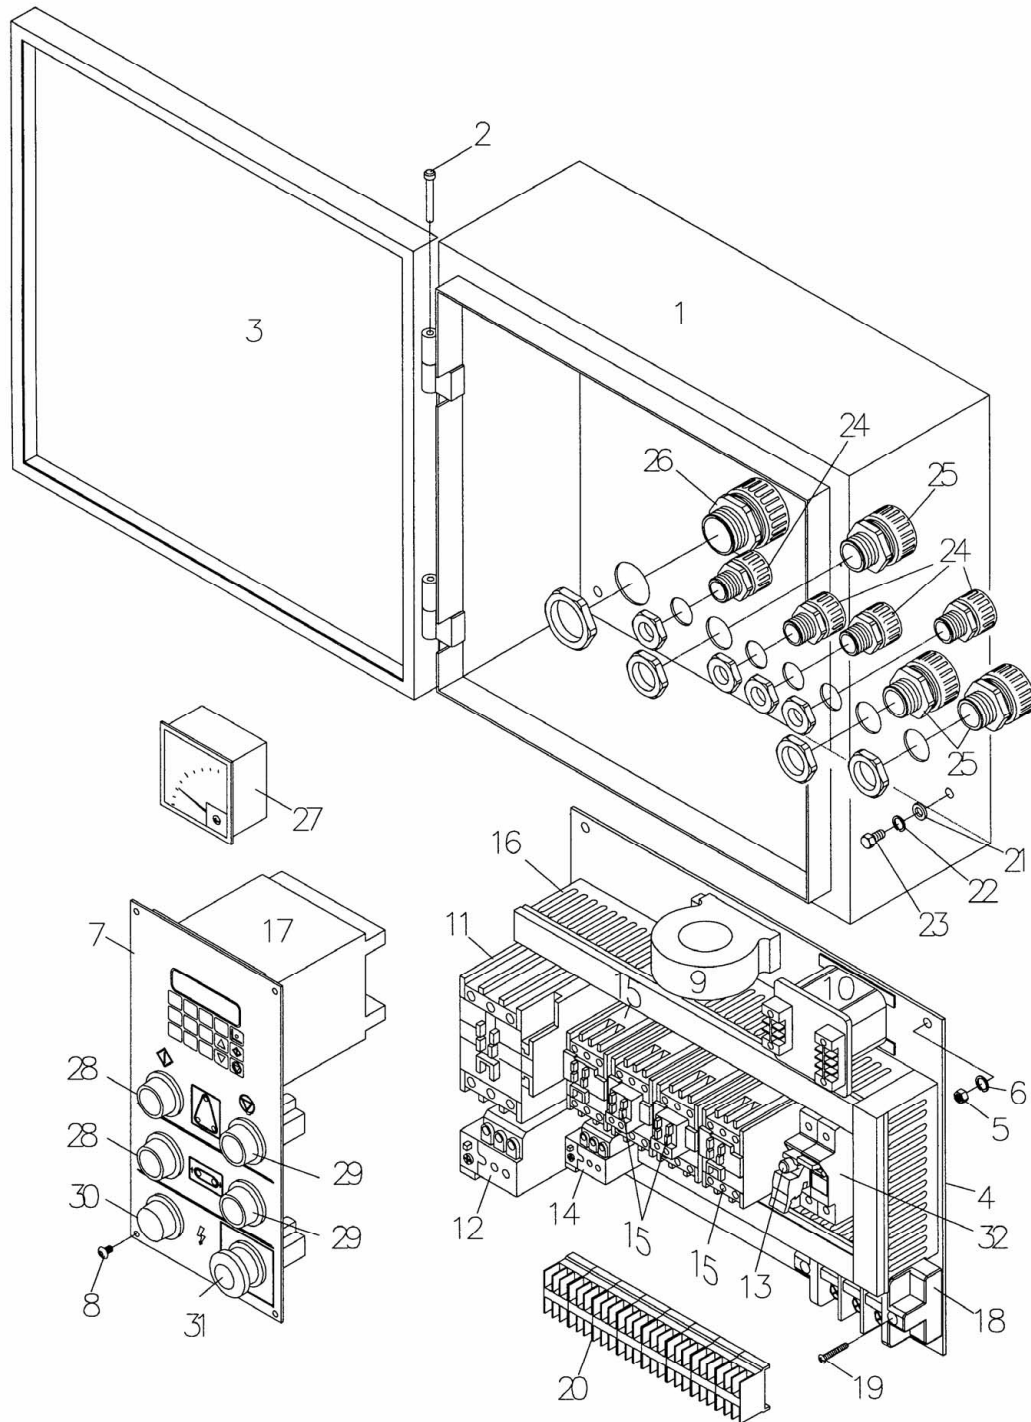

Electrical Box Assembly – Models WB-25 and WB-37

Parts list on page 63 (WB-25) and 64 (WB-37).

Parts List: Electrical Box Assembly – Model WB-25

Exploded view on page 62.

Index No.	Part No.	Description	Size	Qty
1	WB25-801	Electrical Control Box		1
2	6294516	Hinge Pin		2
3	WB25-803	Electrical Control Box Door		1
4	WB25-804	Base Plate		1
5	TS-0561011	Hex Nut	1/4-20	4
6	TS-0720071	Lock Washer	1/4	4
7	WB25-807	Control Panel		1
8	WB25-808	Button Head Socket Screw	M4x8	4
9	WB25-809	Proportional Current Device		1
10	WB25-810	Transformer		1
11	WB25-811	Contacto		1
12	WB25-812	Overload Relay (for 230V)		1
	WB25-812A	Overload Relay (for 460V)		1
13	WB25-813	Fuse	4A	2
14	WB25-814	Overload Relay (for 230V)		1
	WB25-814A	Overload Relay (for 460V)		1
15	6294647	Contacto	CN-11	4
16	WB25-816	Wire Column		1
17	WB25-817	Controller		1
18	WB25-818	Power Wire Terminal		1
19	WB25-819	Tap Screw	M4x10	2
20	WB25-820	Terminal Board		8
21	TS-0680021	Flat Washer	1/4	4
22	TS-0720071	Lock Washer	1/4	4
23	TS-081F032	Pan Head Screw	1/4-20x1/2	4
24	6294532	PU Connector 1/2"		4
25	6294533	PU Connector 3/4"		3
26	6294534	Cable Connector 1"		1
27	WB25-827	Amp Meter		1
28	6294537	Start Switch		2
29	6294538	Stop Switch		2
30	6294539	Power Indication Light		1
31	6294540	Emergency Stop Switch		1
32	WB25-832	Fuse Support Base		2