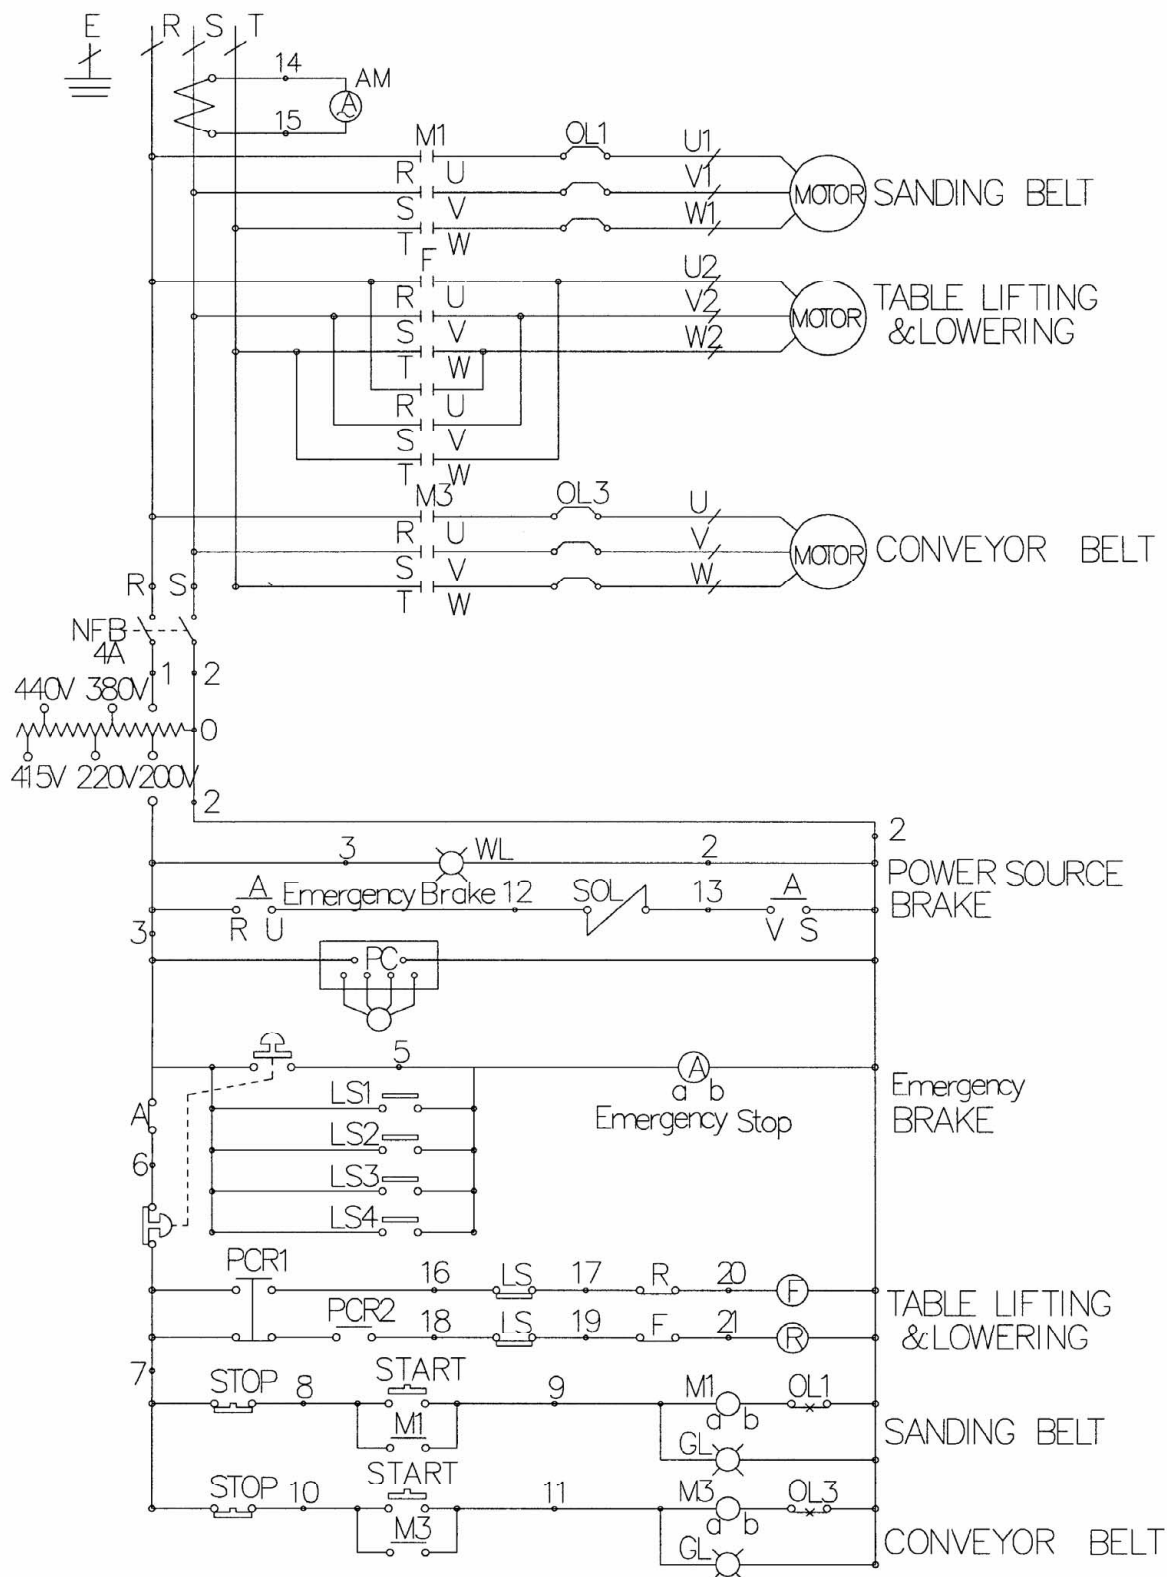

Parts List: Electrical Box Assembly – Model WB-25

Exploded view on page 62.

Index No.	Part No.	Description	Size	Qty
1	WB25-801	Electrical Control Box		1
2	6294516	Hinge Pin		2
3	WB25-803	Electrical Control Box Door		1
4	WB25-804	Base Plate		1
5	TS-0561011	Hex Nut	1/4-20	4
6	TS-0720071	Lock Washer	1/4	4
7	WB25-807	Control Panel		1
8	WB25-808	Button Head Socket Screw	M4x8	4
9	WB25-809	Proportional Current Device		1
10	WB25-810	Transformer		1
11	WB25-811	Contacto		1
12	WB25-812	Overload Relay (for 230V)		1
	WB25-812A	Overload Relay (for 460V)		1
13	WB25-813	Fuse	4A	2
14	WB25-814	Overload Relay (for 230V)		1
	WB25-814A	Overload Relay (for 460V)		1
15	6294647	Contacto	CN-11	4
16	WB25-816	Wire Column		1
17	WB25-817	Controller		1
18	WB25-818	Power Wire Terminal		1
19	WB25-819	Tap Screw	M4x10	2
20	WB25-820	Terminal Board		8
21	TS-0680021	Flat Washer	1/4	4
22	TS-0720071	Lock Washer	1/4	4
23	TS-081F032	Pan Head Screw	1/4-20x1/2	4
24	6294532	PU Connector 1/2"		4
25	6294533	PU Connector 3/4"		3
26	6294534	Cable Connector 1"		1
27	WB25-827	Amp Meter		1
28	6294537	Start Switch		2
29	6294538	Stop Switch		2
30	6294539	Power Indication Light		1
31	6294540	Emergency Stop Switch		1
32	WB25-832	Fuse Support Base		2

Electrical Connections – Models WB-25 and WB-37 ONLY