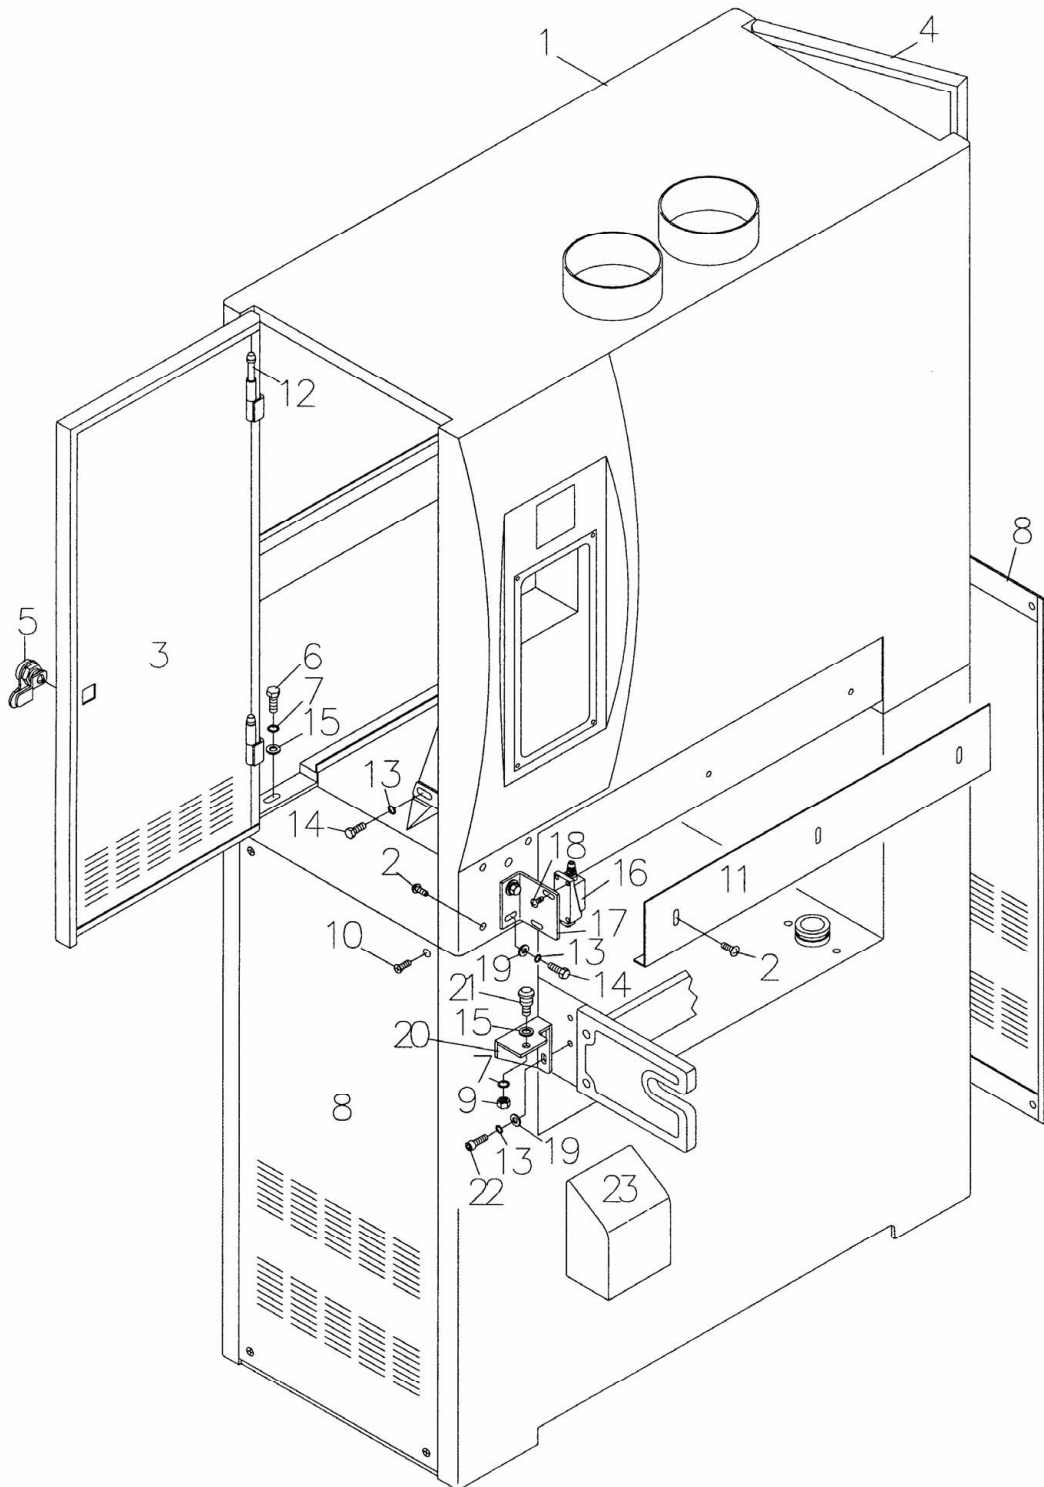

Upper Cabinet Assembly – Model WB-25 ONLY

Parts list on page 31.

Parts List: Upper Cabinet Assembly – Model WB-25

Exploded view on page 30.

Index No.	Part No.	Description	Size	Qty
1	WB25-301	Upper Cabinet		1
2	TS-1534032	Pan Head Screw	M6x10	7
3	WB25-303	Upper Left Door		1
4	WB25-304	Upper Right Door		1
5	6294509	Door Lock		2
6	TS-0208041	Socket Head Cap Screw	5/16-18x3/4	4
7	TS-0720081	Lock Washer	5/16	5
8	WB25-308	Lower Door		2
9	TS-0561021	Hex Nut	5/16-18	1
10	TS-081F031	Flat Head Screw	1/4-20x1/2	8
11	WB25-311	Emergency Plate		1
12	WB25-312	Door Hinge Pin		4
13	TS-2361061	Lock Washer	M6	6
14	TS-1482021	Hex Cap Screw	M6x12	4
15	TS-0680031	Flat Washer	5/16	5
16	6294280	Limit Switch		1
17	WB25-317	Limit Switch Holder		1
18	TS-1533032	Pan Head Screw	M5x10	1
19	TS-0680021	Flat Washer	1/4	3
20	WB25-320	Fixed Bracket		1
21	WB25-321	Thickener Post		1
22	TS-0207031	Socket Head Cap Screw	1/4-20x5/8	2
23	WB25-323	Cover		1