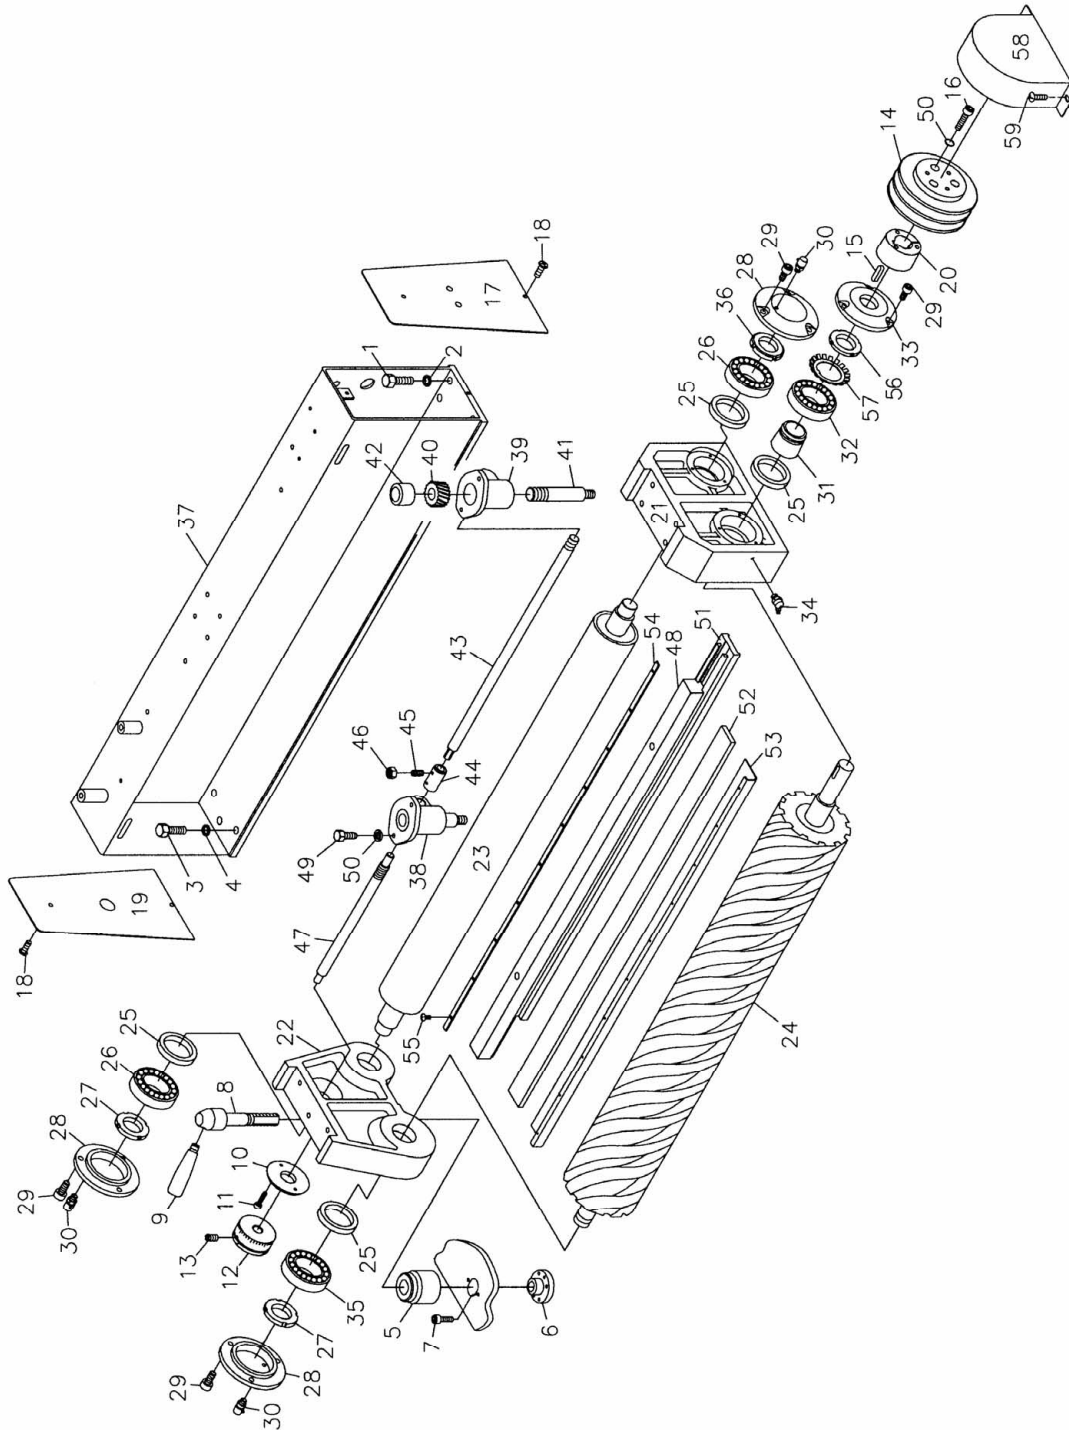

Platen Assembly – Model WB-25 only

Parts list on page 45.

Parts List: Platen Assembly – Model WB-25

Index No.	Part No.	Description	Size	Qty
1.....	WB25-701.....	Hex Cap Screw	1/2-12x1-1/2	4
2.....	TS-0720111	Lock Washer	1/2.....	4
3.....	TS-0060061	Hex Cap Screw	3/8-16x1-1/4	3
4.....	TS-0720091	Lock Washer	3/8.....	3
5.....	6290291.....	Diaphragm.....		1
6.....	6290292.....	Flat Head Nut.....		1