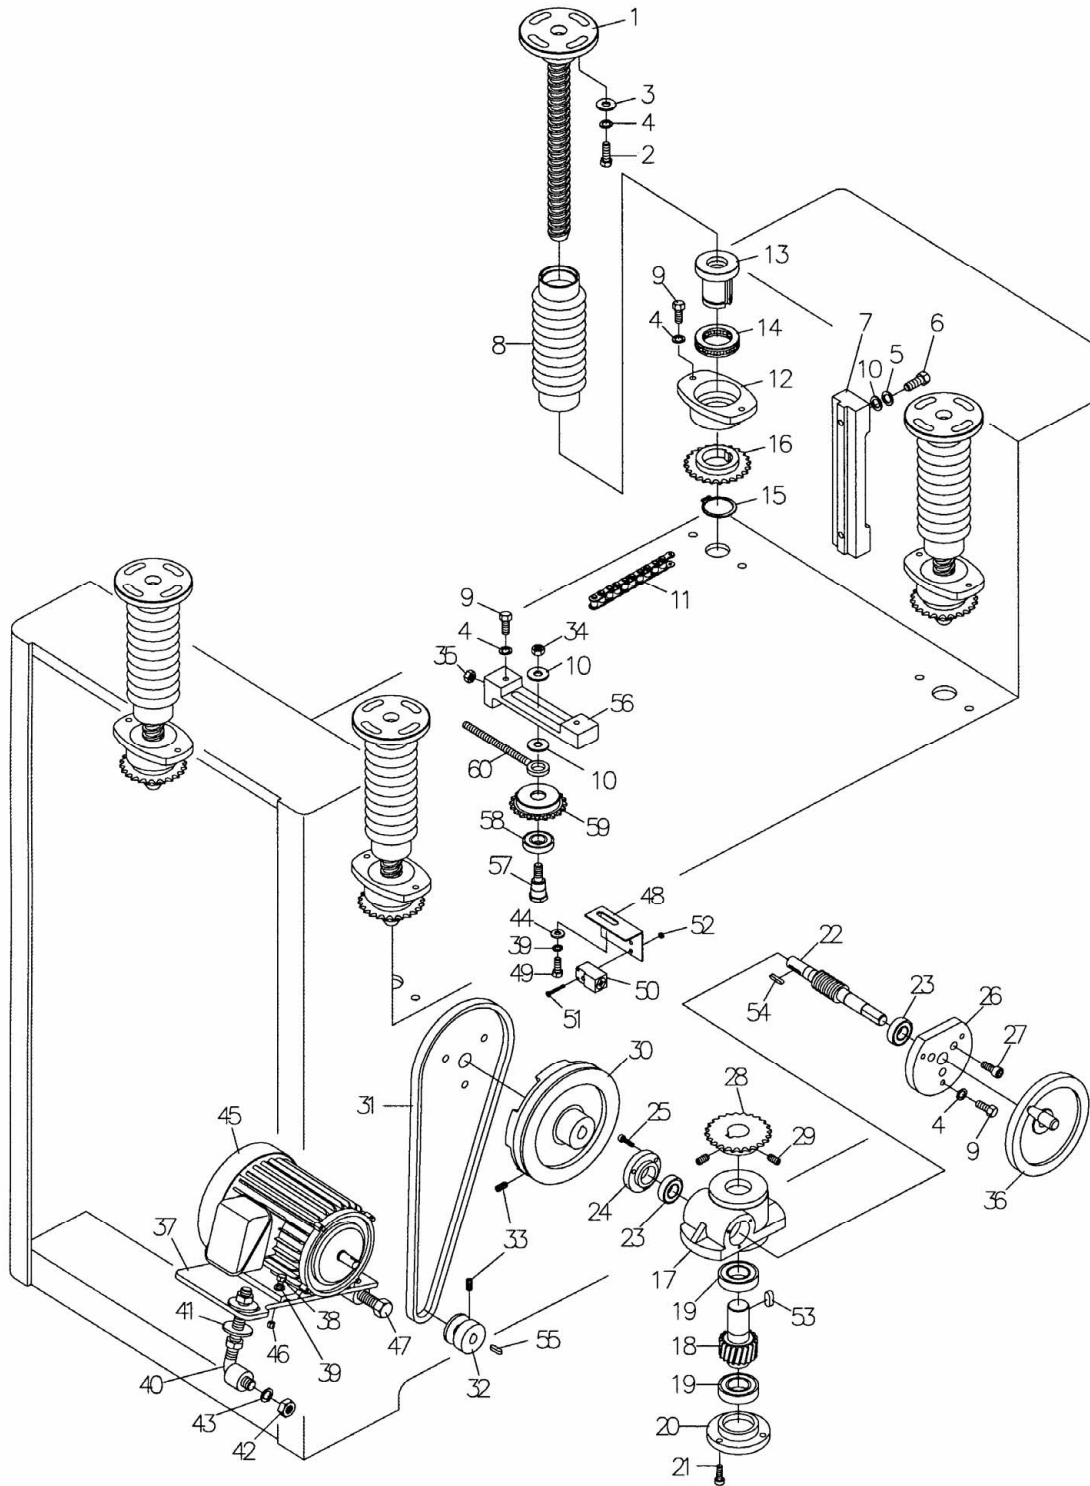

Table Raising Assembly – Models WB-25, WB-37, WB-43

Parts list on page 35 (WB-25), page 36 (WB-37) and page 37 (WB-43).

Parts List: Table Raising Assembly – Model WB-25

Exploded view on page 34.

Index No.	Part No.	Description	Size	Qty
1	6294297	Elevation Screw		4
2	TS-0051051	Hex Cap Screw	5/16-18x1	8
3	TS-0680031	Flat Washer	5/16	8
4	TS-0720081	Lock Washer	5/16	20
5	TS-0720091	Lock Washer	3/8	4
6	TS-0060051	Hex Cap Screw	3/8-16x1	4
7	6294302	Elevation Slide		2
8	6294303	Dust Guard Bellow		4
9	TS-0081031	Hex Cap Screw	5/16-18x3/4	12
10	TS-0680041	Flat Washer	3/8	6
11	6294305	Chain		1
12	6294306	Nut Housing		4
13	6294307	Nut		4
14	6294308	Thrust Bearing		4
15	6294309	C-Circlip		4
16	6294310	Sprocket Wheel		4
17	6294311	Elevation Gearbox		1
18	6294312	Worm Gear		1
19	BB-6005Z	Ball Bearing	6005Z	2
20	6294314	Bearing Cap		1
21	TS-0207041	Socket Head Cap Screw	1/4-20x3/4	3
22	6294316	Worm Gear		1
23	BB-6002Z	Ball Bearing	6002Z	2
24	6294318	Bearing Cap		1
25	TS-0206031	Socket Head Cap Screw	10-24x5/8	3
26	6294320	Bearing Cap		1
27	TS-0207031	Socket Head Cap Screw	1/4-20x5/8	3
28	6294322	Sprocket Wheel		1
29	TS-0270051	Set Screw	5/16-18x1/2	2
30	6294324	Pulley		1
31	VB-A37	V-Belt	A-37	1
32	6294326	Motor Pulley		1
33	TS-0267051	Set Screw	1/4-20x1/2	3
34	TS-0561031	Hex Nut	3/8-16	1
35	TS-0561021	Hex Nut	5/16-18	1
36	6294330	Hand Wheel		1
37	6294331	Motor Base		1
38	TS-0050051	Hex Cap Screw	1/4-20x1	4
39	TS-0720071	Lock Washer	1/4	5
40	6294333	Motor Base Adjustment Rod		1
41	TS-0680061	Flat Washer	1/2	2
42	WB25-149	Hex Nut	1/2-12	3
43	TS-0720111	Lock Washer	1/2	2
44	TS-0680021	Flat Washer	1/4	1
45	6294334	Motor	1/4HP, 230/460V, 3Ph	1
46	TS-0561011	Hex Nut	1/4-20	4
47	WB25-447	Hex Head Screw	1/2-12x4	1
48	WB25-448	Switch Plate		1
49	TS-0050011	Hex Cap Screw	1/4-20x1/2	1
50	WB25-450	Switch		1
51	TS-2283302	Pan Head Screw	M3x30	2
52	TS-1540011	Hex Nut	M3	2
53	6294337	Key	5/16x5/16x3/4	1
54	6294338	Key	4x4x20	1
55	6294339	Key	4x4x16	1