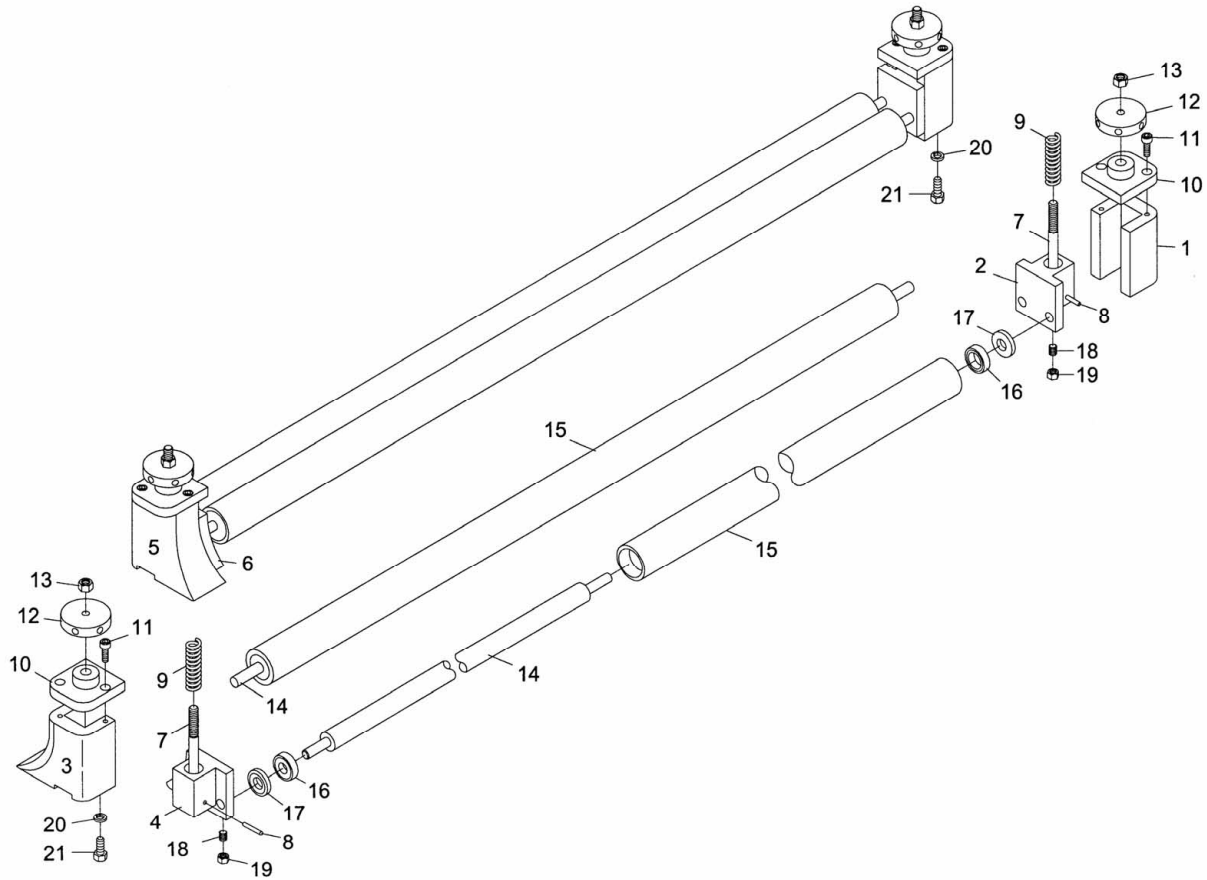

Pressure Bar Assembly – Models WB-25, WB-37, WB-43

Parts list on page 43 (WB-25) and page 44 (WB-37, WB-43).

Parts List: Pressure Bar Assembly – Model WB-25

Index No.	Part No.	Description	Size	Qty
1.....	WB25-601.....	Roller Slider, Female.....		2
2.....	6294391.....	Roller Slider, Male.....		2
3.....	6294392.....	Front Roller Slider, Female.....		1
4.....	6294393.....	Front Roller Slider, Male.....		1
5.....	6294394.....	Back Roller Slider, Female.....		1
6.....	6294395.....	Back Roller Slider, Male.....		1
7.....	6294396.....	Roller Adjusting Screw.....		4
8.....	6294397.....	Spring Pin.....		4
9.....	6294398.....	Spring.....		4
10.....	6294399.....	Roller Slider Cover.....		4
11.....	TS-0207031.....	Socket Head Cap Screw.....	1/4-20x5/8.....	8
12.....	6294401.....	Roller Adjusting Knob.....		4
13.....	TS-0561031.....	Hex Nut.....	3/8-16.....	4
.....	WB25-PBA.....	Pressure Bar Assembly (Includes Index #14 thru #17).....		1
14.....	6288605.....	Pressure Bar Shaft.....		4
15.....	6290278.....	Pressure Bar Cover.....		4
16.....	BB-6001ZZ.....	Ball Bearing.....	6001ZZ.....	8
17.....	6294405.....	Bearing Cover.....		8
18.....	TS-0267071.....	Set Screw.....	1/4-20x3/4.....	8
19.....	TS-0561011.....	Hex Nut.....	1/4-20.....	8
20.....	TS-0720081.....	Lock Washer.....	5/16.....	8
21.....	TS-0051061.....	Hex Cap Screw.....	5/16-18x1-1/4.....	8