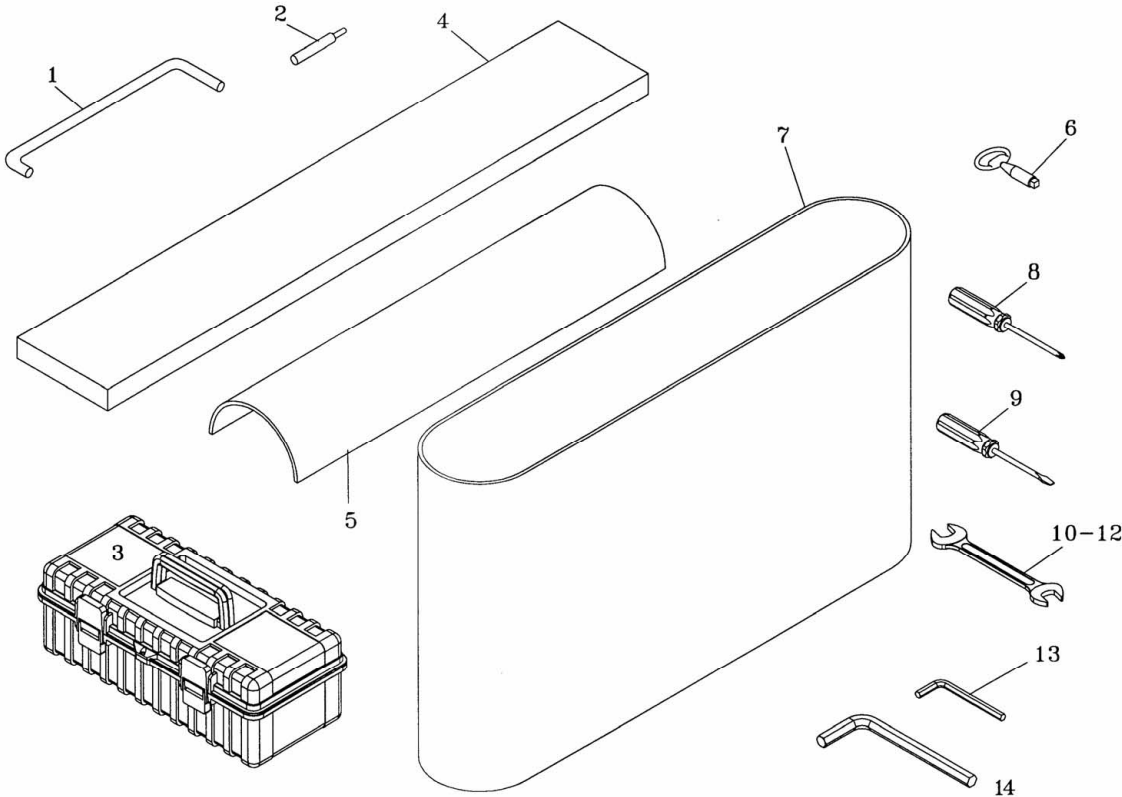

Sanding Belt and Accessories – Models WB-25, WB-37, WB-43

Parts list on page 54.

Parts List: Sanding Belt and Accessories – Model WB-25

Exploded view on page 53.

Index No.	Part No.	Description	Size	Qty
1	6290281	Platen Pull Hook		1
2	6294461	Limit Switch Tube		2
3	WB25-1003	Tool Box		1
4	6288602	Felt		1
5	6288603	Graphite		2
6	6294256	Door Lock Key		2
7		Sanding Belt (local purchase)	25"x75" (100 Grit)	1
		Sanding Belt (local purchase)	25"x75" (180 Grit)	1
8	WB25-1008	Cross Point Screwdriver		1
9	WB25-1009	Flat Blade Screwdriver		1
10	WB25-1010	Open End Wrench	8/10 mm	1
11	WB25-1011	Open End Wrench	12/14 mm	1
12	WB25-1012	Open End Wrench	17/19 mm	1
13	WB25-1013	Hex Wrench Set		1
14	WB25-1014	Adjusting Rod		1

Parts List: Sanding Belt and Accessories – Model WB-37

Index No.	Part No.	Description	Size	Qty
1	6290281	Platen Pull Hook		1
2	6294461	Limit Switch Tube		2
3	WB25-1003	Tool Box		1
4	6288702	Felt		1
5	6288703	Graphite		2
6	6294256	Door Lock Key		2
7		Sanding Belt (local purchase)	37"x75" (100Grit)	1
		Sanding Belt (local purchase)	37"x75" (180Grit)	1
8	WB25-1008	Cross Point Screwdriver		1
9	WB25-1009	Flat Blade Screwdriver		1
10	WB25-1010	Open End Wrench	8/10 mm	1
11	WB25-1011	Open End Wrench	12/14 mm	1
12	WB25-1012	Open End Wrench	17/19 mm	1
13	WB25-1013	Hex Wrench Set		1
14	WB25-1014	Adjusting Rod		1

Parts List: Sanding Belt and Accessories – Model WB-43

Index No.	Part No.	Description	Size	Qty
1	6290281	Platen Pull Hook		1
2	6294461	Limit Switch Tube		2
3	WB25-1003	Tool Box		1
4	6294431	Felt		1
5	6294432	Graphite		2
6	6294256	Door Lock Key		2
7		Sanding Belt (local purchase)	43"x75" (100Grit)	1
		Sanding Belt (local purchase)	43"x75" (180Grit)	1
8	WB25-1008	Cross Point Screwdriver		1
9	WB25-1009	Flat Blade Screwdriver		1
10	WB25-1010	Open End Wrench	8/10 mm	1
11	WB25-1011	Open End Wrench	12/14 mm	1
12	WB25-1012	Open End Wrench	17/19 mm	1
13	WB25-1013	Hex Wrench Set		1
14	WB25-1014	Adjusting Rod		1