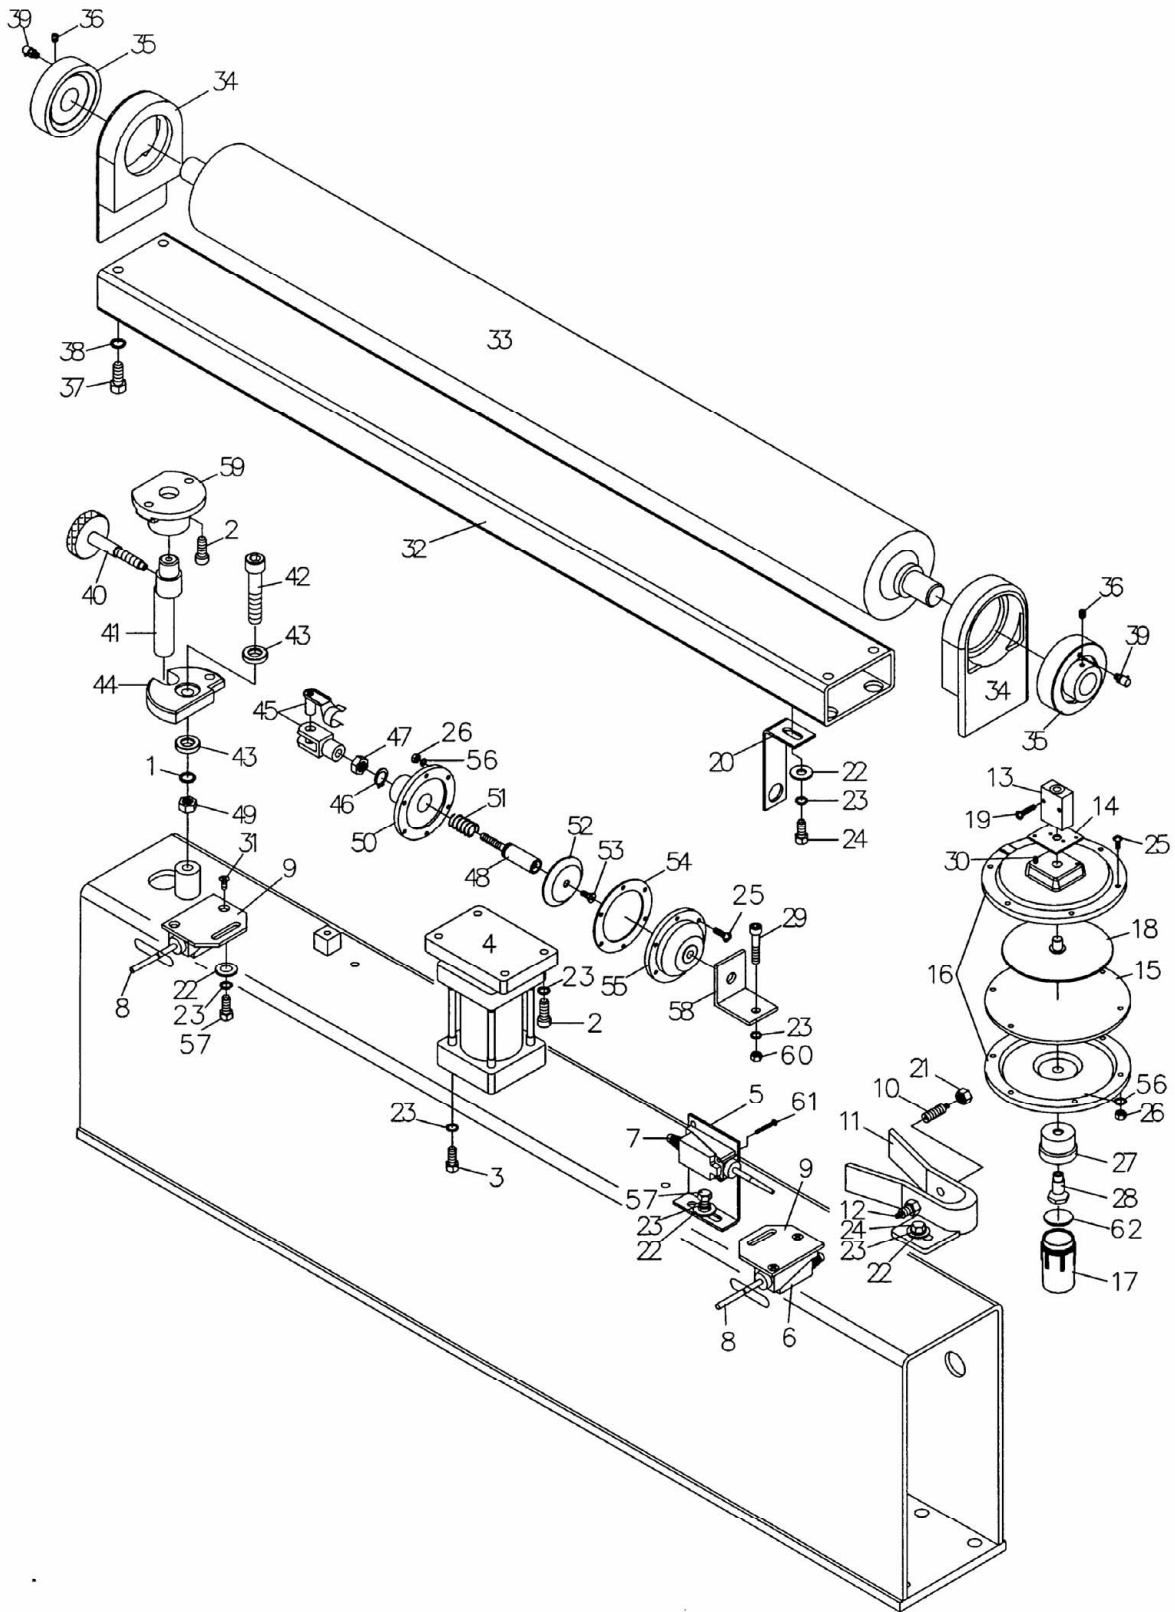

Tension Roller Assembly – Models WB-25 and WB-37 ONLY

Parts list on page 56 (WB-25) and page 57 (WB-37).

Parts List: Tension Roller Assembly – Model WB-25

Exploded view on page 55.

Index No.	Part No.	Description	Size	Qty
1	TS-0720111	Lock Washer	1/2	1
2	TS-0208041	Socket Head Cap Screw	5/16-18x3/4	6
3	TS-1490031	Hex Cap Screw	M8x20	4
4	WB25-104	Air Cylinder 63-30		1
5	6294459	Limit Switch Holder (L Type)		1
6	6294460	Limit Switch		2
7	6294653	Limit Switch		1
8	6294461	Limit Switch Tube		2
9	6294462	Limit Switch Holder		2
10	6294463	Air Sensor Nozzle (Female)		1
11	6294464	Air Cylinder Bracket		1
12	6294465	Air Sensor Nozzle (Male)		1
13	6294466	Throttle Valve		1
14	6294467	Throttle Valve Base		1
15	6294468	Plate		1
16	6294469	Aluminum Disc		1
17	6294470	Oil Cup		1
18	6294471	Aluminum Plate		1
19	TS-2284202	Pan Head Screw	M4x20	2
20	WB25-120	Sanding Belt Power Off Plate		1
21	TS-0561032	Hex Nut	3/8-24	2
22	TS-0680031	Flat Washer	5/16	5
23	TS-0720081	Lock Washer	5/16	14
24	TS-0081031	Hex Cap Screw	5/16-18x3/4	5
25	TS-0206041	Socket Head Cap Screw	10-24x3/4	12
26	TS-0560071	Hex Nut	10-24	12
27	6294478	Connector, Oil Cap		1
28	6294479	Shaft, Oil Cup		1
29	TS-0208111	Socket Head Cap Screw	5/16-18x2-1/4	1
30	TS-1532032	Pan Head Screw	M4x10	2
31	WB25-131	Flat Head Screw	M5x8	4
32	WB25-132	Upper Roller Frame		1
33	WB25-133	Upper Roller		1
34	WB25-134	Bearing Housing		2
35	WB25-135	Bearing	C205	2
36	TS-1523011	Set Screw	M6x6	4
37	TS-0209031	Socket Head Cap Screw	3/8-16x3/4	4
38	TS-0720091	Lock Washer	3/8	2
39	WB25-139	Grease Fitting with Cover		2
40	6294490	Trimming Screw		1
41	6294491	Eccentric Rod		1
42	WB25-142	Socket Head Cap Screw	1/2-12x3-1/2	1
43	6294265	Copper Plate		2
44	6294493	Eccentric Piece		1
45	6294494	Universal Joint Fork		1
46	JWP15H-224	Retaining Ring	STW-15	1
47	TS-1540071	Hex Nut	M10	1
48	6294496	Shaft, Air Cylinder		1
49	WB25-149	Hex Nut	1/2-12	1
	WB25-AVA	Air Valve Assembly (Includes Index #25, 26, 46, 48, 50 thru 56)		1
50	6294497	Bottom Cover		1
51	6294498	Spring		1
52	6294499	Aluminum Plate		1
53	TS-2286121	Flat Head Screw	M6x12	1
54	6294501	Plate		1
55	6294502	Top Cover		1