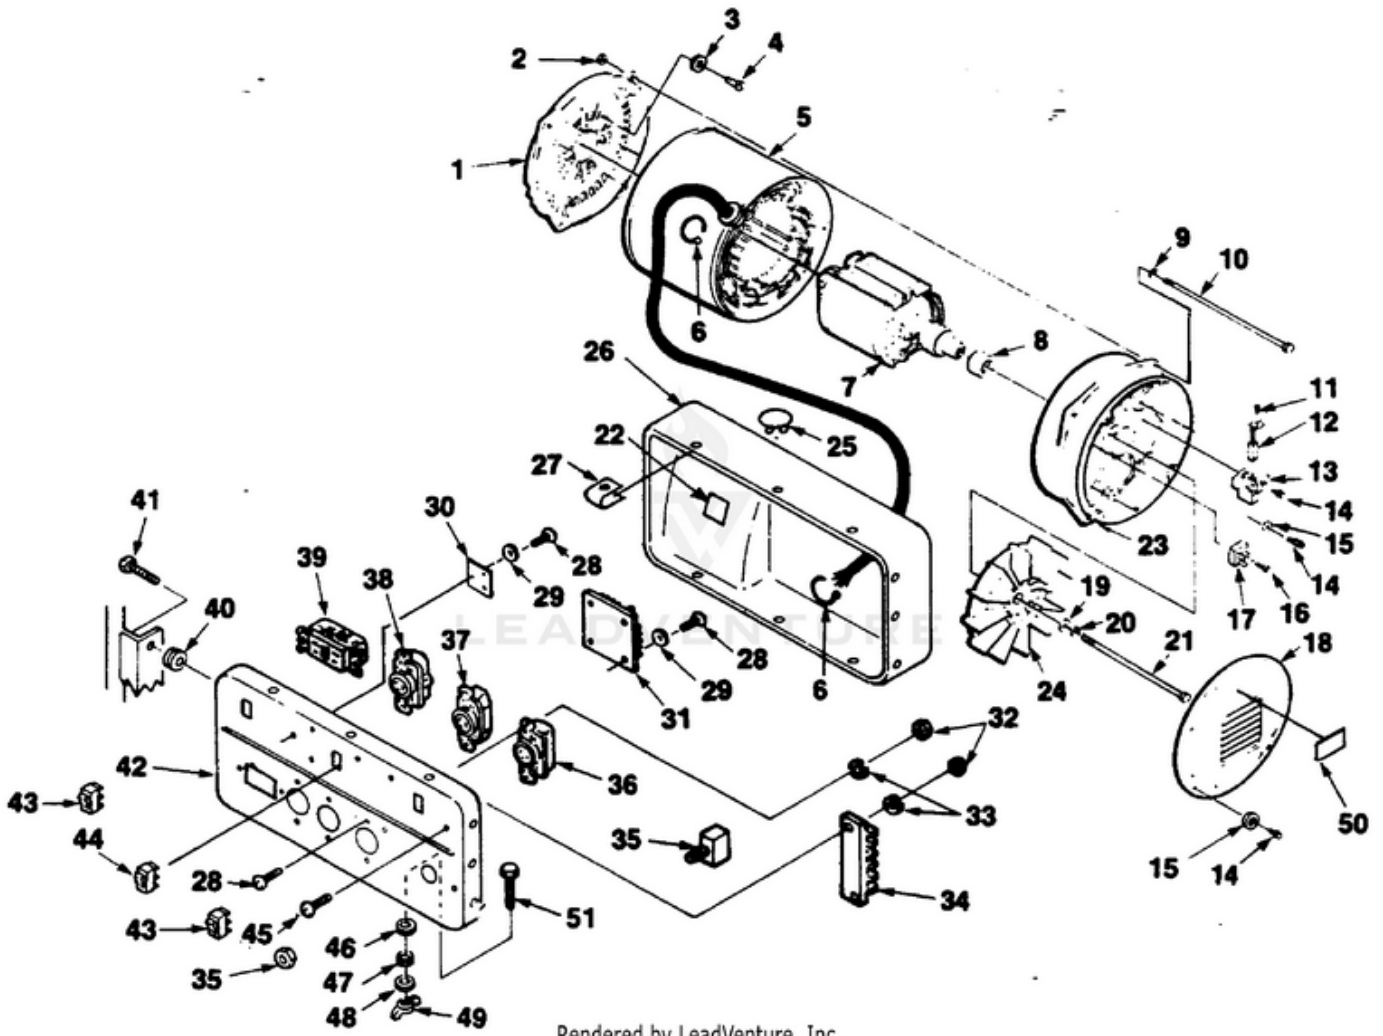

178VI52 Generator UT-03758 - Generator & Control Box

Rendered by LeadVenture, Inc.

Ref #	Part #	Description	Qty	Context	Note
1	5375225	END BELL	1		
2	81053	NUT- Hex (1/4-20)	4		
3	83117	WASHER- Lock (Int./Ext.)	4		
4	80187	SCREW- Cap hex hd. (3/8-16 x 7/8")	4		
5	A49330S	STATOR (w/grommet) (178VI52 Only)	1		
	A49128S	STATOR (w/grommet) (176BI40-C Only)	1		
6	46840	TIE- Cable	5		
7	A49095S	ROTOR (178VI52 Only)	1		
	A49089S	ROTOR (176BI40-C Only)	1		
8	53819	BEARING- Roller	1		
9	83070	WASHER- Lock	4		
10	4885304	BOLT- Stator	4		
11	80260	SCREW- (8-32 x 3/8")	2		
12	53762	BRUSH	2		
13	53760	BRUSH HOLDER	1		
14	82474	SCREW- Thd. rolling (8-32 x 1/2")	3		
15	83022	WASHER- Lock	5		
16	82205	SCREW- (8-32 x 3/4")	1		
17	53818	RECTIFIER	1		
18	513941	BRUSH HEAD COVER	1		
19	84058	WASHER- Flat	1		
20	83002	WASHER- Lock (5/16")	1		
21	4885209	BOLT- Rotor	1		
22	00021	DECAL- Schematic	1		
23	537592	BRUSH HEAD	1		
24	A53769	FAN- Generator	1		
25	49368	CLAMP- Cable	1		
26	A49271	COVER- Panel	1		
27	81227	NUT- Speed	8		
28	80577	SCREW- (8-32 x 3/8")	15		
29	84025	WASHER- Flat (#8)	4		
30	A49654	IDLE CONTROL	1		
31	A48999D	VOLTAGE REGULATOR	1		
32	81009	NUT- Hex (8-32)	10		
33	83060	WASHER- Lock (#8)	10		
34	42366	TERMINAL BLOCK	1		
35	48952	BREAKER- Circuit	1		
36	46508	RECEPTACLE- (L14-20R)	1		
37	42601	RECEPTACLE- (L5-30R)	1		
38	48978	RECEPTACLE- (L5-20R)	1		
39	04058	RECEPTACLE- GFCI (5-15R)	1		
40	49351	GROMMET- Isolator	4		
41	49748	SCREW- Shoulder	4		
42	A04062	PANEL- Control	1		
43	49299	SWITCH- Rocker	2		

<b>Ref #</b>	<b>Part #</b>	<b>Description</b>	<b>Qty</b>	<b>Context Note</b>
44	49569	SWITCH- DPDT	1	
45	80582	SCREW (8-32 x 5/8")	2	
46	83002	WASHER- Lock (5/16")	1	
47	81018	NUT- Hex (5/16-18)	1	
48	83081	WASHER- Lock (Int.)	1	
49	81015	NUT- Wing	1	
50	49613	DECAL- Warning	1	
51	80085	SCREW	1	
	49318	FUSE- Idle control (Not Shown)	1	