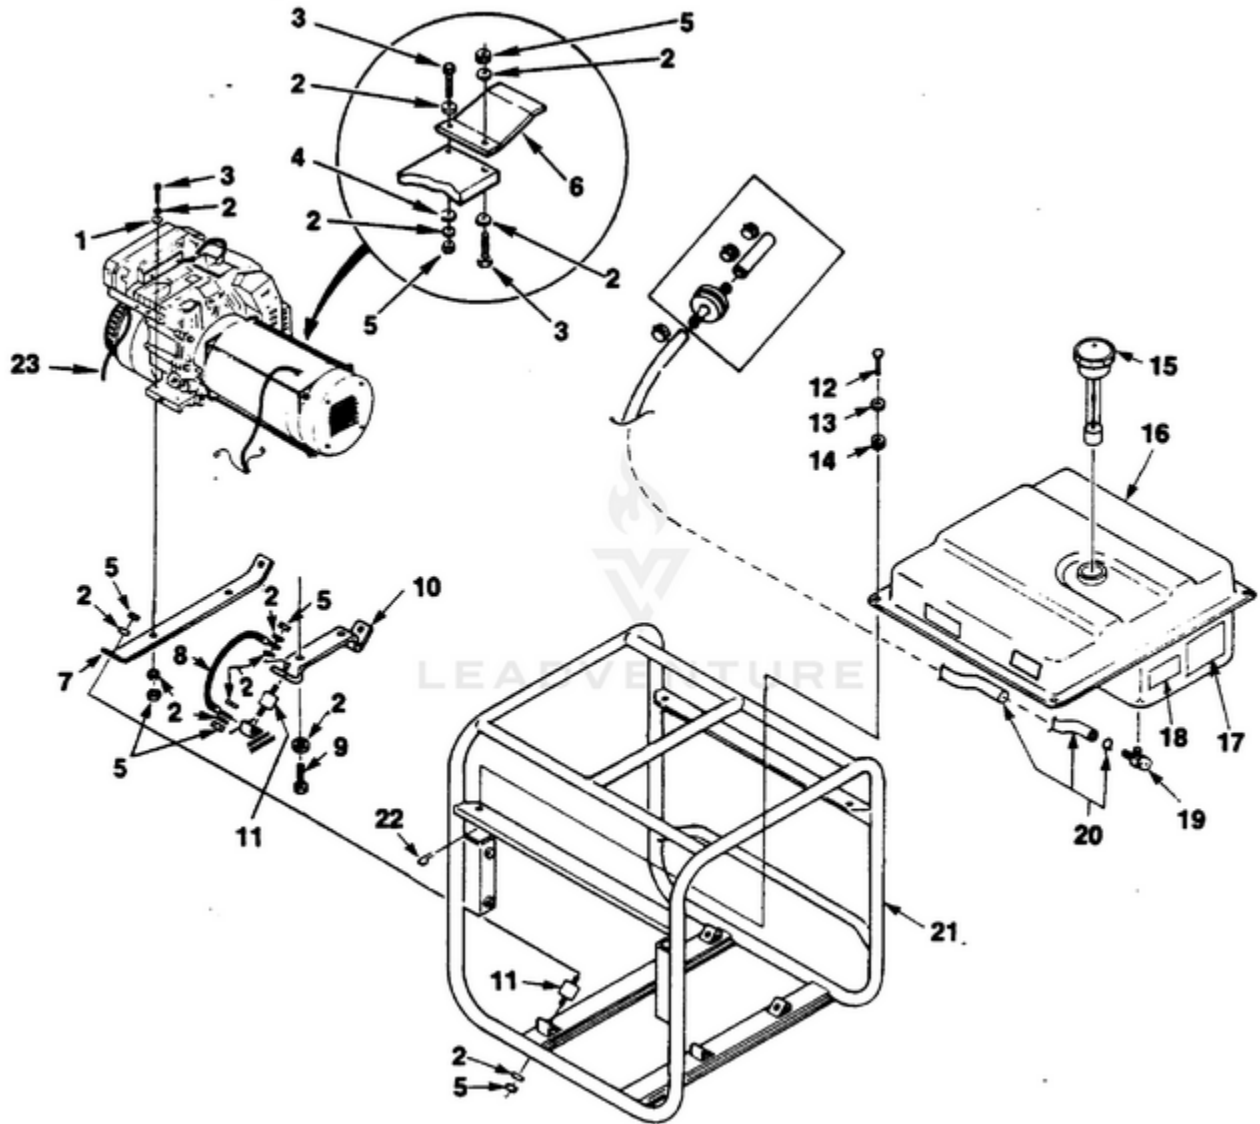

178VI52 Generator UT-03758 - Tank & Frame

Rendered by LeadVenture, Inc.

Ref #	Part #	Description	Qty	Context	Note
1	84058	WASHER- Flat	1		
2	83081	WASHER- Lock/Int.	16		
3	80197	SCREW- Cap hex hd.	3		
4	84046	WASHER- Flat (5/16")	2		
5	81162	NUT- Hex	11		
6	04249	PLATE- Heat shield	1		
7	49265	SUPPORT- Engine	1		
8	A49399	GROUND STRAP	1		
9	82206	SCREW-Thd. forming	2		
10	48944	SUPPORT- Generator	1		
11	49367	ISOLATOR- Vibration	4		
12	49329	PIN- Clevis	4		
13	84006	WASHER- Flat	4		
14	49351	GROMMET- Isolator	4		
15	49179	CAP- Fuel	1		
16	489311	TANK- Fuel	1		
17	49598	DECAL- Caution	1		
18	49340A	DECAL- Fuel valve	1		
19	49005	VALVE- Fuel	1		
20	A49306	FUEL LINE ASSEMBLY	1		
21	A040601	ROLL CAGE	1		
22	49412	PIN- Cotter hair	4		
23	49396	SLEEVING	1