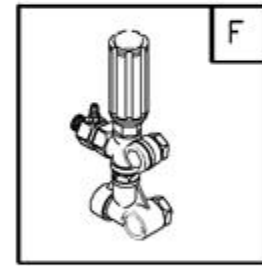

**Kits include all parts shown in frames.**

<b>Ref #</b>	<b>Part #</b>	<b>Description</b>	<b>Qty</b>	<b>Context</b>	<b>Note</b>	<b>Foot Note</b>
1	B190336GS	BASE				
2	BB1982GS	BUMPER				
3	63281GS	KEY				
4	192134GS	KIT, Engine Mounting Hardware				
5	BB1981GS	HANDLE, Lower				
6	B190293GS	HANDLE, Upper				
7	30809GS	GROMMET				
8	192126GS	KIT, Vinyl Cap				
9	192129GS	KIT, Lower Handle Hardware				
10	192130GS	KIT, Bumper Mounting Hardware				
11	186301GS	KIT, QD Spray Nozzles				
12	192132GS	KIT, Pump Mounting Hardware				
13	192123GS	KIT, Vibration Mount				
14	B4805GS	HOSE				
15	187978GS	KIT, Upper Handle Hardware				
16	192125GS	KIT, Pushnut				
17	192135GS	KIT, Garden Hose Inlet				
18	B3858GS	WAND, Quick Disconnect				
19	B1436BGS	GUN				
20	95458GS	FITTING, Quick Disconnect				
21	192124GS	KIT, Wheel				
22	B2126AGS	ASSY, Pump				
23	192136GS	KIT, Thermal Relief				
24	192168GS	KIT, Chemical Hose				
900		Contact Engine Manufacturer				
	191806GS	MANUAL, Owners			Not Shown	
	192055GS	MANUAL, Parts List			Not Shown	
	MS6669	MANUAL, Engine			Not Shown	
	192138GS	KIT, Decals			Not Shown	
	191922GS	KIT, Maintenance			Not Shown	
	192015GS	HOSE, Fitting			Not Shown	
	87815GS	GOGGLES			Not Shown	
	BB3061BGS	BOTTLE, Oil, Engine			Not Shown	

<b>Ref #</b>	<b>Part #</b>	<b>Description</b>	<b>Qty</b>	<b>Context Note</b>	<b>Foot Note</b>
1	116B2126GS	OIL SEAL, Square			
A	193955GS	KIT, Valve		Service kit includes all parts shown within the box.	
B	11287628PGS	OIL CAP/DIPSTICK		Service kit includes all parts shown within the box.	
C	10387628PGS	O-RING		Service kit includes all parts shown within the box.	
D	193956GS	KIT, Support Ring & Seals		Service kit includes all parts shown within the box.	
E	193724GS	KIT, Hose Tail		Service kit includes all parts shown within the box.	
F	153B2126GS	UNLOADER, Complete		Service kit includes all parts shown within the box.	
G	250B2327GS	KIT, O-Rings, Unloader		Service kit includes all parts shown within the box.	