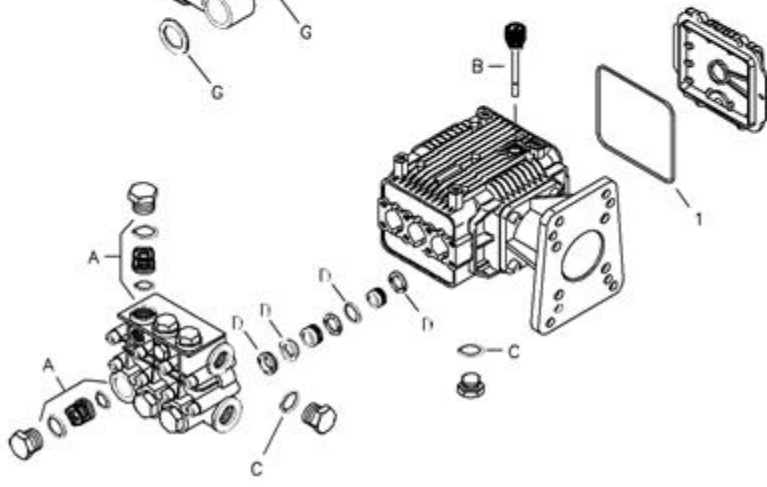

**Kits include all parts shown in frames.**

<b>Ref #</b>	<b>Part #</b>	<b>Description</b>	<b>Qty</b>	<b>Context</b>	<b>Note</b>	<b>Foot Note</b>
1	B190336GS	BASE				
2	BB1982GS	BUMPER				
3	63281GS	KEY				
4	192134GS	KIT, Engine Mounting Hardware				
5	BB1981GS	HANDLE, Lower				
6	B190293GS	HANDLE, Upper				
7	30809GS	GROMMET				
8	192126GS	KIT, Vinyl Cap				
9	192129GS	KIT, Lower Handle Hardware				
10	192130GS	KIT, Bumper Mounting Hardware				
11	186301GS	KIT, QD Spray Nozzles				
12	192132GS	KIT, Pump Mounting Hardware				
13	192123GS	KIT, Vibration Mount				
14	B4805GS	HOSE				
15	187978GS	KIT, Upper Handle Hardware				
16	192125GS	KIT, Pushnut				
17	192135GS	KIT, Garden Hose Inlet				
18	B3858GS	WAND, Quick Disconnect				
19	B1436BGS	GUN				
20	95458GS	FITTING, Quick Disconnect				
21	192124GS	KIT, Wheel				
22	B2126AGS	ASSY, Pump				
23	192136GS	KIT, Thermal Relief				
24	192168GS	KIT, Chemical Hose				
900		Contact Engine Manufacturer				
	191806GS	MANUAL, Owners			Not Shown	
	192055GS	MANUAL, Parts List			Not Shown	
	MS6669	MANUAL, Engine			Not Shown	
	192138GS	KIT, Decals			Not Shown	
	191922GS	KIT, Maintenance			Not Shown	
	192015GS	HOSE, Fitting			Not Shown	
	87815GS	GOGGLES			Not Shown	
	BB3061BGS	BOTTLE, Oil, Engine			Not Shown	

<b>Ref #</b>	<b>Part #</b>	<b>Description</b>	<b>Qty</b>	<b>Context Note</b>	<b>Foot Note</b>
1	116B2126GS	OIL SEAL, Square			
A	193955GS	KIT, Valve		Service kit includes all parts shown within the box.	
B	11287628PGS	OIL CAP/DIPSTICK		Service kit includes all parts shown within the box.	
C	10387628PGS	O-RING		Service kit includes all parts shown within the box.	
D	193956GS	KIT, Support Ring & Seals		Service kit includes all parts shown within the box.	
E	193724GS	KIT, Hose Tail		Service kit includes all parts shown within the box.	
F	153B2126GS	UNLOADER, Complete		Service kit includes all parts shown within the box.	
G	250B2327GS	KIT, O-Rings, Unloader		Service kit includes all parts shown within the box.	