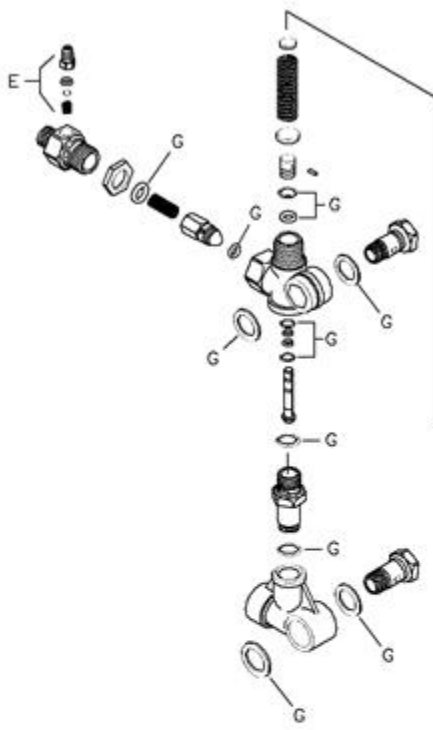

**Kits include all parts shown in frames.**

<b>Ref #</b>	<b>Part #</b>	<b>Description</b>	<b>Qty</b>	<b>Context</b>	<b>Note</b>	<b>Foot Note</b>
1	B190336GS	BASE				
2	BB1982GS	BUMPER				
3	63281GS	KEY				
4	192134GS	KIT, Engine Mounting Hardware				
5	BB1981GS	HANDLE, Lower				
6	B190293GS	HANDLE, Upper				
7	30809GS	GROMMET				
8	192126GS	KIT, Vinyl Cap				
9	192129GS	KIT, Lower Handle Hardware				
10	192130GS	KIT, Bumper Mounting Hardware				
11	186301GS	KIT, QD Spray Nozzles				
12	192132GS	KIT, Pump Mounting Hardware				
13	192123GS	KIT, Vibration Mount				
14	B4805GS	HOSE				
15	187978GS	KIT, Upper Handle Hardware				
16	192125GS	KIT, Pushnut				
17	192135GS	KIT, Garden Hose Inlet				
18	B3858GS	WAND, Quick Disconnect				
19	B1436BGS	GUN				
20	95458GS	FITTING, Quick Disconnect				
21	192124GS	KIT, Wheel				
22	B2126AGS	ASSY, Pump				
23	192136GS	KIT, Thermal Relief				
24	192168GS	KIT, Chemical Hose				
900		Contact Engine Manufacturer				
	191806GS	MANUAL, Owners			Not Shown	
	192055GS	MANUAL, Parts List			Not Shown	
	MS6669	MANUAL, Engine			Not Shown	
	192138GS	KIT, Decals			Not Shown	
	191922GS	KIT, Maintenance			Not Shown	
	192015GS	HOSE, Fitting			Not Shown	
	87815GS	GOGGLES			Not Shown	
	BB3061BGS	BOTTLE, Oil, Engine			Not Shown	

<b>Ref #</b>	<b>Part #</b>	<b>Description</b>	<b>Qty</b>	<b>Context Note</b>	<b>Foot Note</b>
1	116B2126GS	OIL SEAL, Square			
A	193955GS	KIT, Valve		Service kit includes all parts shown within the box.	
B	11287628PGS	OIL CAP/DIPSTICK		Service kit includes all parts shown within the box.	
C	10387628PGS	O-RING		Service kit includes all parts shown within the box.	
D	193956GS	KIT, Support Ring & Seals		Service kit includes all parts shown within the box.	
E	193724GS	KIT, Hose Tail		Service kit includes all parts shown within the box.	
F	153B2126GS	UNLOADER, Complete		Service kit includes all parts shown within the box.	
G	250B2327GS	KIT, O-Rings, Unloader		Service kit includes all parts shown within the box.	