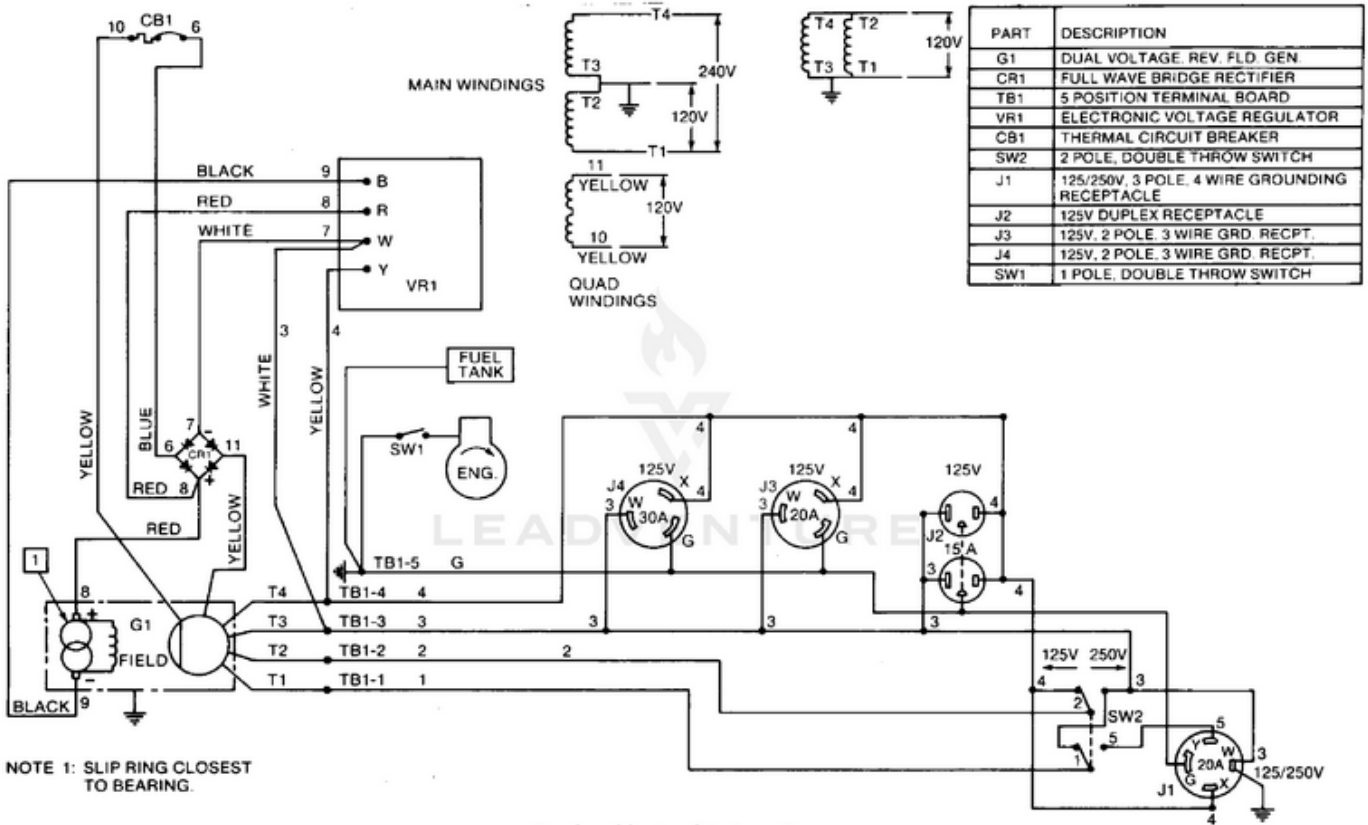

Ref #	Part #	Description	Qty	Context Note
1	80288	SCREW Cap hex hd 5/16-18 x 1 3/4	2	
2	81162	NUT-Hex 5/16-18	10	
3	83030	WASHER-Lock	2	
4	493481	AIR DEFLECTOR	1	
5	84110	WASHER-Flat #10	1	
6	46044	SCREW Mach Rd. Hd. 10-24 x 1 1/2	1	
7	84032	WASHER-Flat	2	
8	49392	SPACER	1	
9	A49170S	ENGINE	1	
11	83081	WASHER-Int. Lock 5/16	10	
12	49265	SUPPORT-Engine	1	
13	A49399	GROUND STRAP	1	
14	49367	VIBRATION ISOLATOR	4	
15	48944	SUPPORT-Generator	1	
16	83033	WASHER-Lock Int.	4	
17	82206	SCREW- Thread Forming	2	
18	A493211	ROLL CAGE	1	
19	49412	PIN-Cotter	4	
20	A49306	FUEL LINE ASSEMBLY	1	Cut fuel line to the desired length
21	49005	FUEL VALVE	1	
22	49384	DECAL-I.D.	1	
23	489311	FUEL TANK	1	
24	49179	FUEL CAP	1	
25	49351	GROMMET-Isolator	8	
26	84006	WASHER-Flat	12	
27	49329	PIN-Clevis	4	
28	A49304	MUFFLER BRACKET KIT	1	
29	80044	SCREW-1/4-20 x 1/2	7	
30	83009	WASHER-Lock 1/4	12	
31	49372	MUFFLER	1	
32	49370	GASKET-Muffler	1	
33	49419	SHIELD-Muffler	1	
34	82302	SCREW Cap Hex Hd. 1/4-20 x 5/8	2	
35	82279	SCREW TAP pan hd. #8-18 x 3/8	1	
54	49421	SHIELD-Exhaust	1	
55	49445	PREFILTER	1	
56	49446	FILTER	1	

176B40 Heavy-Duty Generator UT-03620 Wiring Diagram

Rendered by LeadVenture, Inc.