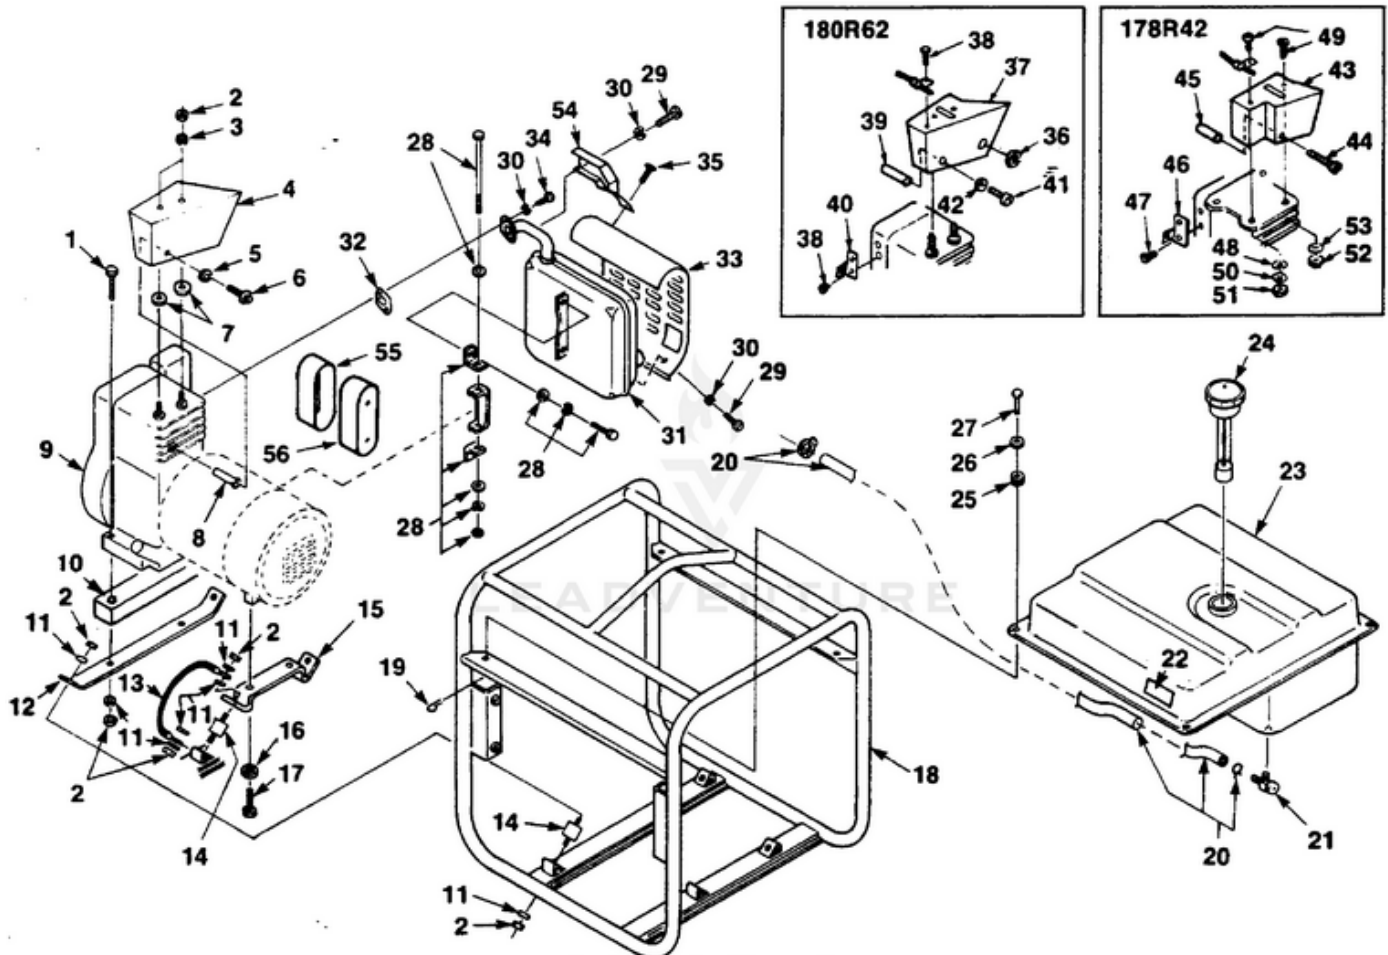

176B40 Heavy-Duty Generator UT-03620 - Tank, Muffler & Frame

Rendered by LeadVenture, Inc.

Ref #	Part #	Description	Qty	Context Note
1	80288	SCREW Cap hex hd 5/16-18 x 1 3/4	2	
2	81162	NUT-Hex 5/16-18	10	
3	83030	WASHER-Lock	2	
4	493481	AIR DEFLECTOR	1	
5	84110	WASHER-Flat #10	1	
6	46044	SCREW Mach Rd. Hd. 10-24 x 1 1/2	1	
7	84032	WASHER-Flat	2	
8	49392	SPACER	1	
9	A49170S	ENGINE	1	
11	83081	WASHER-Int. Lock 5/16	10	
12	49265	SUPPORT-Engine	1	
13	A49399	GROUND STRAP	1	
14	49367	VIBRATION ISOLATOR	4	
15	48944	SUPPORT-Generator	1	
16	83033	WASHER-Lock Int.	4	
17	82206	SCREW- Thread Forming	2	
18	A493211	ROLL CAGE	1	
19	49412	PIN-Cotter	4	
20	A49306	FUEL LINE ASSEMBLY	1	Cut fuel line to the desired length
21	49005	FUEL VALVE	1	
22	49384	DECAL-I.D.	1	
23	489311	FUEL TANK	1	
24	49179	FUEL CAP	1	
25	49351	GROMMET-Isolator	8	
26	84006	WASHER-Flat	12	
27	49329	PIN-Clevis	4	
28	A49304	MUFFLER BRACKET KIT	1	
29	80044	SCREW-1/4-20 x 1/2	7	
30	83009	WASHER-Lock 1/4	12	
31	49372	MUFFLER	1	
32	49370	GASKET-Muffler	1	
33	49419	SHIELD-Muffler	1	
34	82302	SCREW Cap Hex Hd. 1/4-20 x 5/8	2	
35	82279	SCREW TAP pan hd. #8-18 x 3/8	1	
54	49421	SHIELD-Exhaust	1	
55	49445	PREFILTER	1	
56	49446	FILTER	1