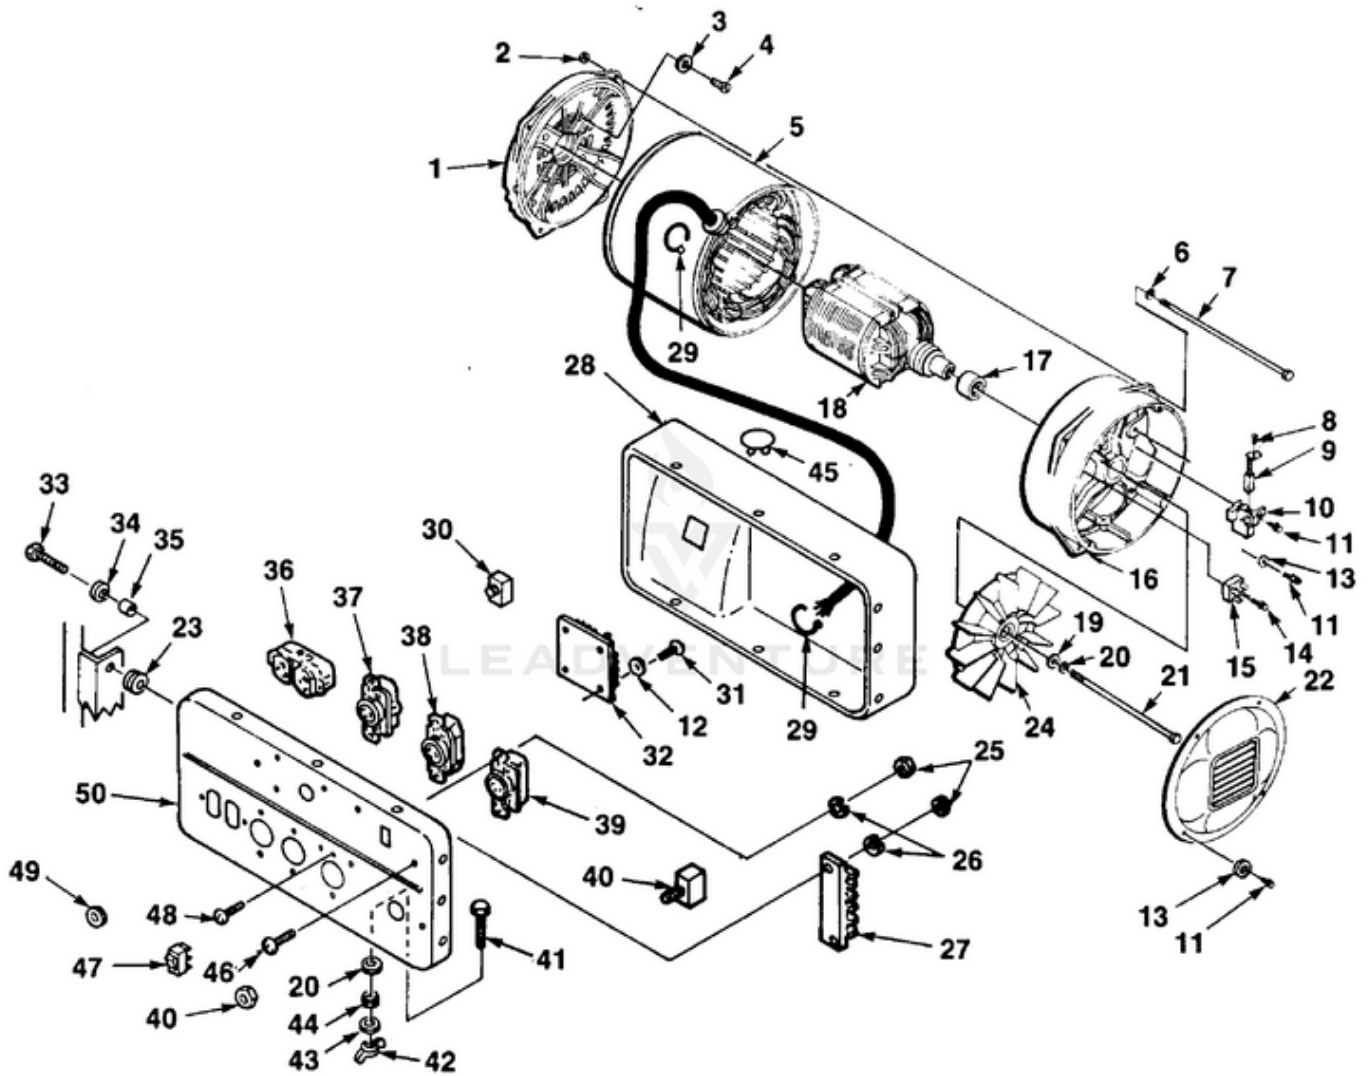

176B40 Heavy-Duty Generator UT-03620 - Generator & Control Box

Rendered by LeadVenture, Inc.

Ref #	Part #	Description	Qty	Context Note
1	5375225	END BELL	1	
2	81053	NUT-Hex 1/4-20	4	
3	83117	WASHER-Lock	4	
4	80187	SCREW-Hex hd 3/8-16 x 7/8	4	
5	A49128S	STATOR SHELL	1	
6	83070	WASHER-Lock Int. 1/4	4	
7	49171	BOLT-Stator	4	
8	80260	SCREW Mach. pan. hd. 8-32 x 3/8	2	
9	53762	BRUSH	2	
10	53760	BRUSH HOLDER	1	
11	82474	SCREW	7	
12	84025	WASHER #8	4	
13	83022	WASHER #8	9	
14	82205	SCREW-Hex tap. 8-32 x 3/4	1	
15	53818	RECTIFIER	1	
16	537592	BRUSH HEAD	1	
17	53819	BEARING	1	
18	A49089S	ROTOR	1	
19	84058	WASHER-Flat 5/16	1	
20	83002	WASHER-Lock 5/16	2	
21	49172	BOLT-Rotor	1	
22	513941	BRUSH HEAD COVER	1	
23	49351	GROMMET	4	
24	A53769	FAN	1	
25	81009	NUT-Hex 8-32	10	
26	83060	WASHER-Lock #8	10	
27	42366	BLOCK-Terminal	1	
28	A49271	PANEL COVER	1	
29	46840	CABLE-Tie	4	
30	49362	SWITCH (DPDT)	1	
31	80560	SCREW-Pan hd. #8-32 x 1/2	4	
32	A48999A	VOLTAGE REGULATOR	1	
33	82322	SCREW-Pan Hd 1/4-20 x 3/4	4	
34	84006	WASHER-Flat	4	
35	49350	SLEEVE	4	
36	50991	RECEPTACLE	1	
37	48978	RECEPTACLE	1	
38	42601	RECEPTACLE	1	
39	46508	RECEPTACLE	1	
40	48952	CIRCUIT BREAKER	1	
41	80086	SCREW-Hex hd. 5/16-18 x 1/8	1	
42	81015	WING NUT- 5/16-18	1	
43	83081	WASHER-Lock 5/16	4	

<b>Ref #</b>	<b>Part #</b>	<b>Description</b>	<b>Qty</b>	<b>Context Note</b>
44	81018	NUT-Hex 5/16-18	1	
45	49368	CLAMP-Cable	1	
46	80582	SCREW-Pan Hd 8-32 x 5/8	2	
47	49299	SWITCH-Rocker	1	
48	80577	SCREW- 8-32	19	
49	47165	RING-Locking	1	
50	A49269	CONTROL PANEL	1	
	A49305	DECAL KIT	1	