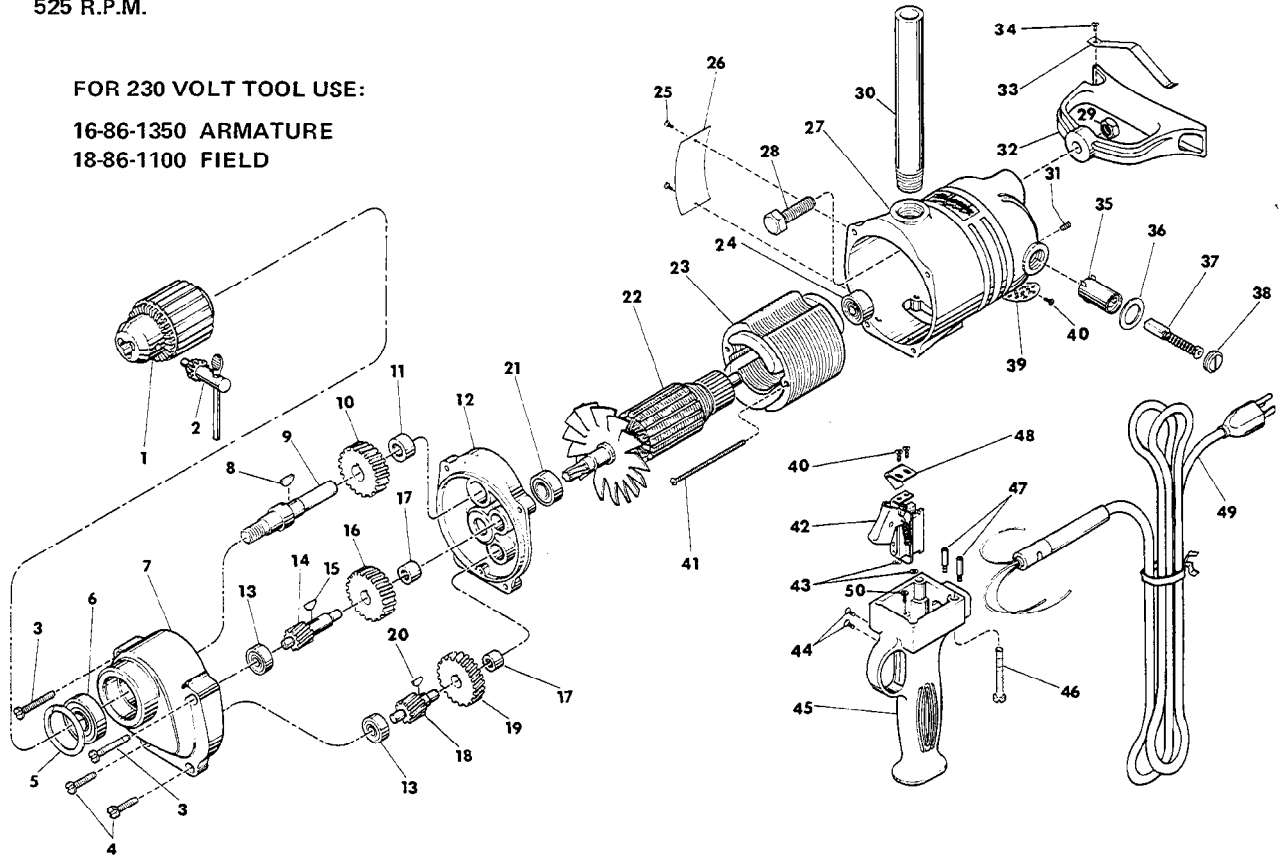

525 R.P.M.

FOR 230 VOLT TOOL USE:

16-86-1350 ARMATURE

18-86-1100 FIELD

FIG.	PART NO.	DESCRIPTION OF PART	NO. REQ.	FIG.	PART NO.	DESCRIPTION OF PART	NO. REQ.
	1	48-66-1640 5/8" Chuck 5/8-16 Thread	(1)	27	28-50-4761	Motor Housing (Incl. Fig. Nos. 28 & 29)	(1)
	2	48-66-3120 Chuck Key	(1)	28	06-75-0850	1/2-13x1-1/2 Hex. Hd. Screw	(1)
	3	06-81-7950 1/4-20x1-3/4 Fil. Hd. Sem	(2)	29	06-55-2850	1/2-13 Hex Nut	(1)
	4	06-81-7850 1/4-20x1 Fil. Hd. Sem	(2)	30	43-62-0230	Pipe Handle	(1)
	5	34-80-3450 Retaining Ring	(1)	31	06-83-2670	1/4-20x1/2 Knrl. Set Screw	(2)
	6	02-04-1780 Ball Bearing	(1)	32	14-34-0100	Handle Assy. (Incl. Fig. Nos. 33 & 34)	(1)
	7	28-14-0401 Gear Case	(1)	33	42-70-0110	Key Clip	(1)
	8	06-42-2400 Woodruff Key	(1)	34	06-81-8650	6-32x1/4 Rd. Hd. Sem	(1)
	9	38-50-1201 Spindle	(1)	35	22-22-0100	Brush Holder Assembly	(2)
	10	32-75-1001 Spindle Gear	(1)	36	23-86-0130	Insulating Washer	(2)
	11	02-50-4040 Needle Bearing	(1)	37	22-18-0115	Carbon Brush Assembly	(2)
	12	28-28-0102 Diaphragm (Incl. 06-65-1205 Pin)	(1)	38	23-44-0081	Brush Retaining Screw	(2)
	13	02-04-0910 Ball Bearing	(2)	39	44-66-0180	Cover Plate	(1)
	14	36-66-0501 Intermediate Pinion Shaft	(1)	40	06-81-8650	6-32x1/4 Rd. Hd. Sem	(4)
	15	06-42-1600 Woodruff Key	(1)	41	06-81-9850	8-32x2-1/4 Rd. Hd. Sem	(2)
	16	32-44-1221 Intermediate Gear	(1)	★ 42	23-66-0191	Switch	(1)
	17	02-50-2450 Needle Bearing	(2)	43	06-97-1800	Lock Washer	(4)
	18	36-66-3001 Intermediate Pinion Shaft	(1)	44	06-81-3400	6-32x1/4 Oval Hd. Screw	(2)
	19	32-40-1001 Intermediate Gear	(1)	45	28-44-9241	Switch Handle	(1)
	20	06-42-1200 Woodruff Key	(1)	46	06-81-7900	1/4-20x1-1/2 Fil. Hd. Sem	(4)
	21	02-04-1260 Ball Bearing	(1)	47	45-04-0100	Cord Retaining Screw	(2)
	22	16-82-1430 115 Volt Armature	(1)	48	42-36-0230	Cord Bracket	(1)
	23	18-82-1110 115 Volt Field	(1)	49	22-64-0080	Cord Set	(1)
	24	02-04-1070 Ball Bearing	(1)	50	06-81-8625	6-32x1/4 Ground Screw	(1)
★	25	06-85-0200 Nameplate Screw	(2)	★ 51	12-98-7081	Caution Plate (Not Shown)	(1)
★	26	12-99-0040 Nameplate Blank	(1)				