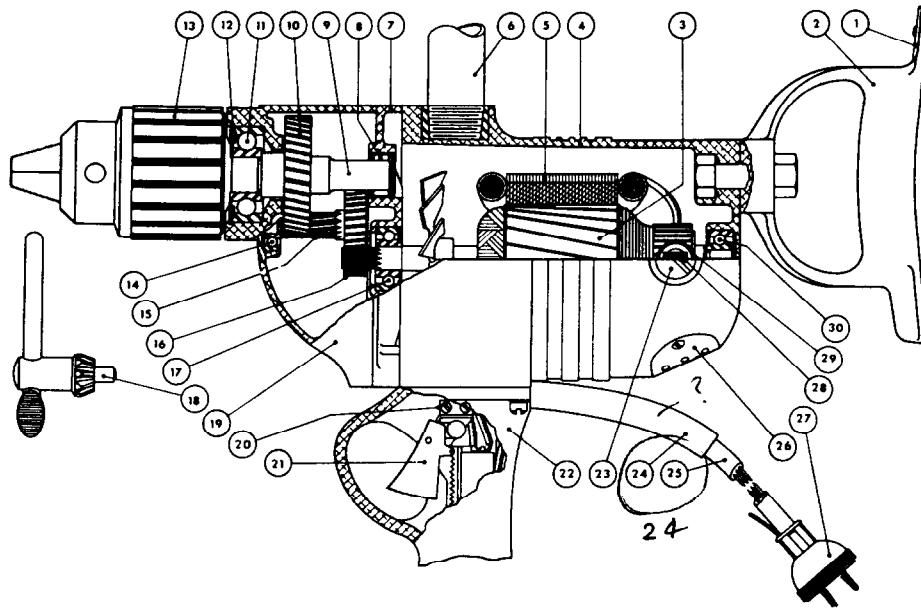

SERVICE PARTS LIST

BUL. 54-12-1024

1/2" ELECTRIC DRILL

REVISED BUL 662-5 DATE Feb '69

Catalog No. 1700

Starting Serial No. **62-12779**

WIRING INSTR. **58-01-0360**

Both Model and Serial No. must be furnished to obtain correct parts.

ILLUSTRATED PARTS

FIG.	PART NO.	DESCRIPTION OF PART	FIG.	PART NO.	DESCRIPTION OF PART
1	See item 2	Spade Handle Key Clip	15	36-66-1951	Intermediate Shaft
2	14-34-0100	Spade Handle (Incl. item 1)	16	32-40-1001	Intermediate Gear
3	16-82-1420	Armature Assembly	★ 17	02-04-1265	Ball Bearing
4	28-50-4761	Motor Housing	18	48-66-3120	Chuck Key
5	18-82-1111	Field Assembly	19	28-14-0201	Gear Case
6	43-62-0230	Pipe Handle	20	42-36-0230	Switch Bracket
7	28-28-0101	Diaphragm	21	23-66-0190	Switch
8	02-50-4040	Needle Bearing	22	28-44-9241	Switch Handle
9	38-50-2151	Spindle	23	23-44-0081	Brush Retaining Screw Assembly (2)
10	32-75-1581	Spindle Gear	24	22-64-0080	Cord Set
11	02-04-1780	Ball Bearing	26	44-66-0180	Air Intake Cover Plate
12	34-80-3450	Spindle Ball Bearing Retaining Ring	28	22-18-0115	Carbon Brush Assemblies (2)
13	48-66-1440	Chuck (5/8"-16 Thread)	29	22-22-0100	Brush Holder Assembly
14	02-04-0910	Ball Bearing	30	02-04-1070	Ball Bearing