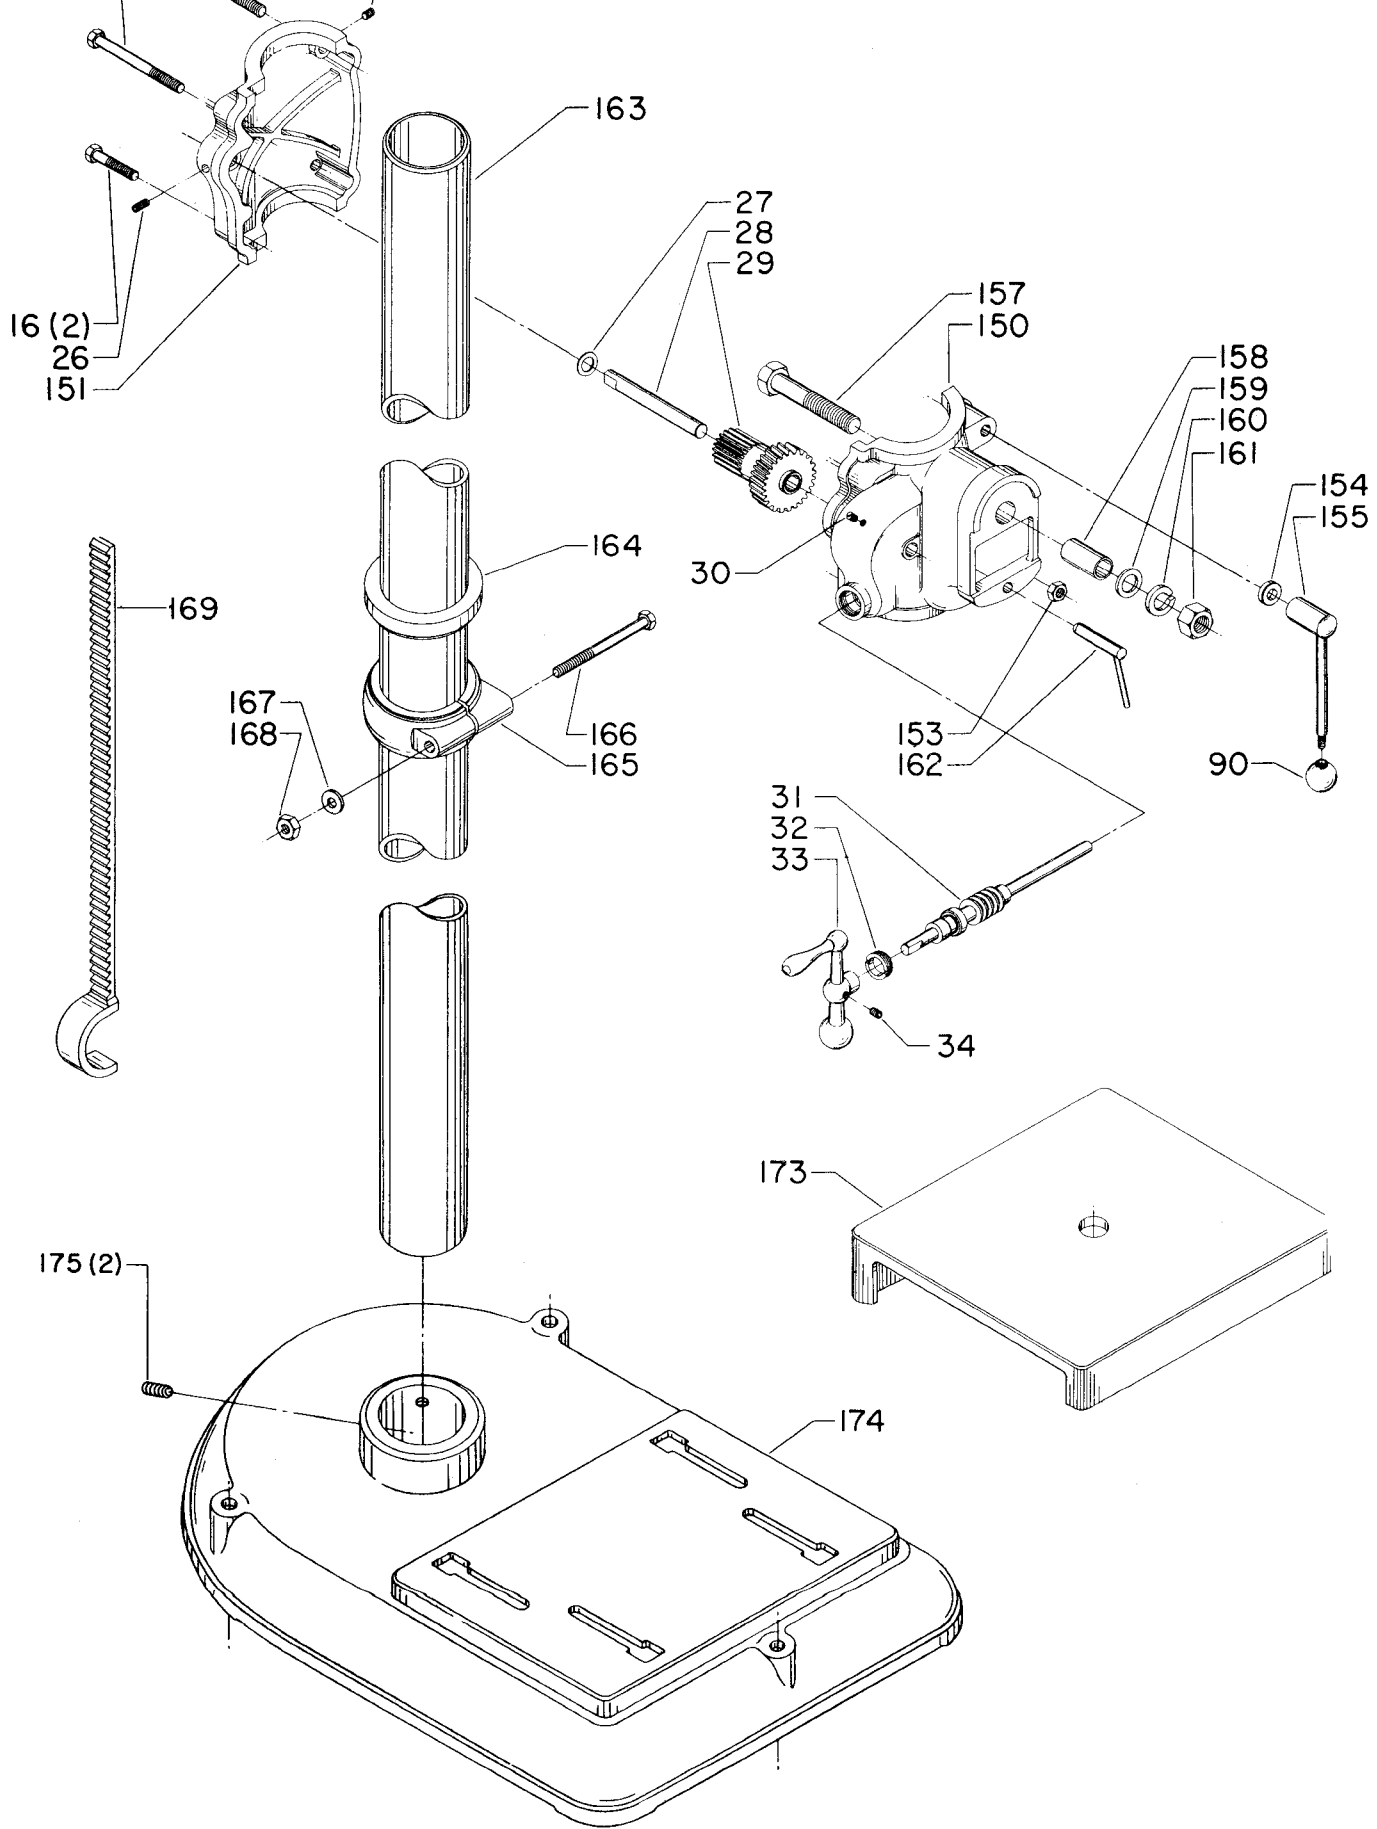

Parts List for 17-637 Type 1

Item Number	Part Number	Description	Qty Required
1	902010101300S	HEX NUT	6
2	904010101620S	WASHER	6
3	902030002951	SPEED NUT	4
4	1200037	MOTOR PLATE ASSY	1
5	000000-00	No Longer Available	1
6	904150117105	RING	2
7	901110200834S	CARRIAGE BOLT	4
8	902010201226S	NUT	2
9	904030201674	LOCKWASHER	2
11	904100213834	Use 426-03-388-0001	2
12	491950-00	SET SCREW	2
13	402070715003	PIN	1
16	000000-00	No Longer Available	2
17	901010600633	CAP SCREW	1
18	901010603114	CAP SCREW	2
19	902010105437	HEX NUT	1
20	000000-00	No Longer Available	1
21	902010201270	NUT	1
23	902040101403	WING NUT	1
24	402070715001	PIN	1
25	000000-00	No Longer Available	1
26	901041900207S	SET SCREW	1
27	904070105575	WASHER	1
28	000000-00	No Longer Available	1
29	402070515002	COMPOUND GEAR	1
31	402054065008	WORM SHAFT	1
32	000000-00	No Longer Available	1

Parts List for 17-637 Type 1

Item Number	Part Number	Description	Qty Required
33	930059914787	BALL CRANK	1
34	901041500206	SET SCREW	1
35	901020100912	MACHINE SCREW	1
43	904010101610S	STEEL WASHER	1
44	000000-00	No Longer Available	1
45	000000-00	No Longer Available	1
46	000000-00	No Longer Available	1
47	000000-00	No Longer Available	1
48	901041500246	SET SCREW	1
50	000000-00	No Longer Available	1
52	000000-00	No Longer Available	1
54	901020500732	MACHINE SCREW	1
58	902010201227S	HEX JAM NUT	1
59	000000-00	No Longer Available	1
60	000000-00	No Longer Available	1
63	000000-00	No Longer Available	1
64	000000-00	No Longer Available	1
65	000000-00	No Longer Available	1
67	000000-00	No Longer Available	1
68	961010107473	PLUG	1
69	960030102413	LUBE PLATE	1
70	000000-00	No Longer Available	1
70	41-825	HS PULY-7/8B-5ST	1
71	901041500206	SET SCREW	1
72	49-051	V BELT-REPLACES 501	1
72	49-025	SLO-SP VBLT 541/8	1
74	901202416107	HEX HD SCR	3