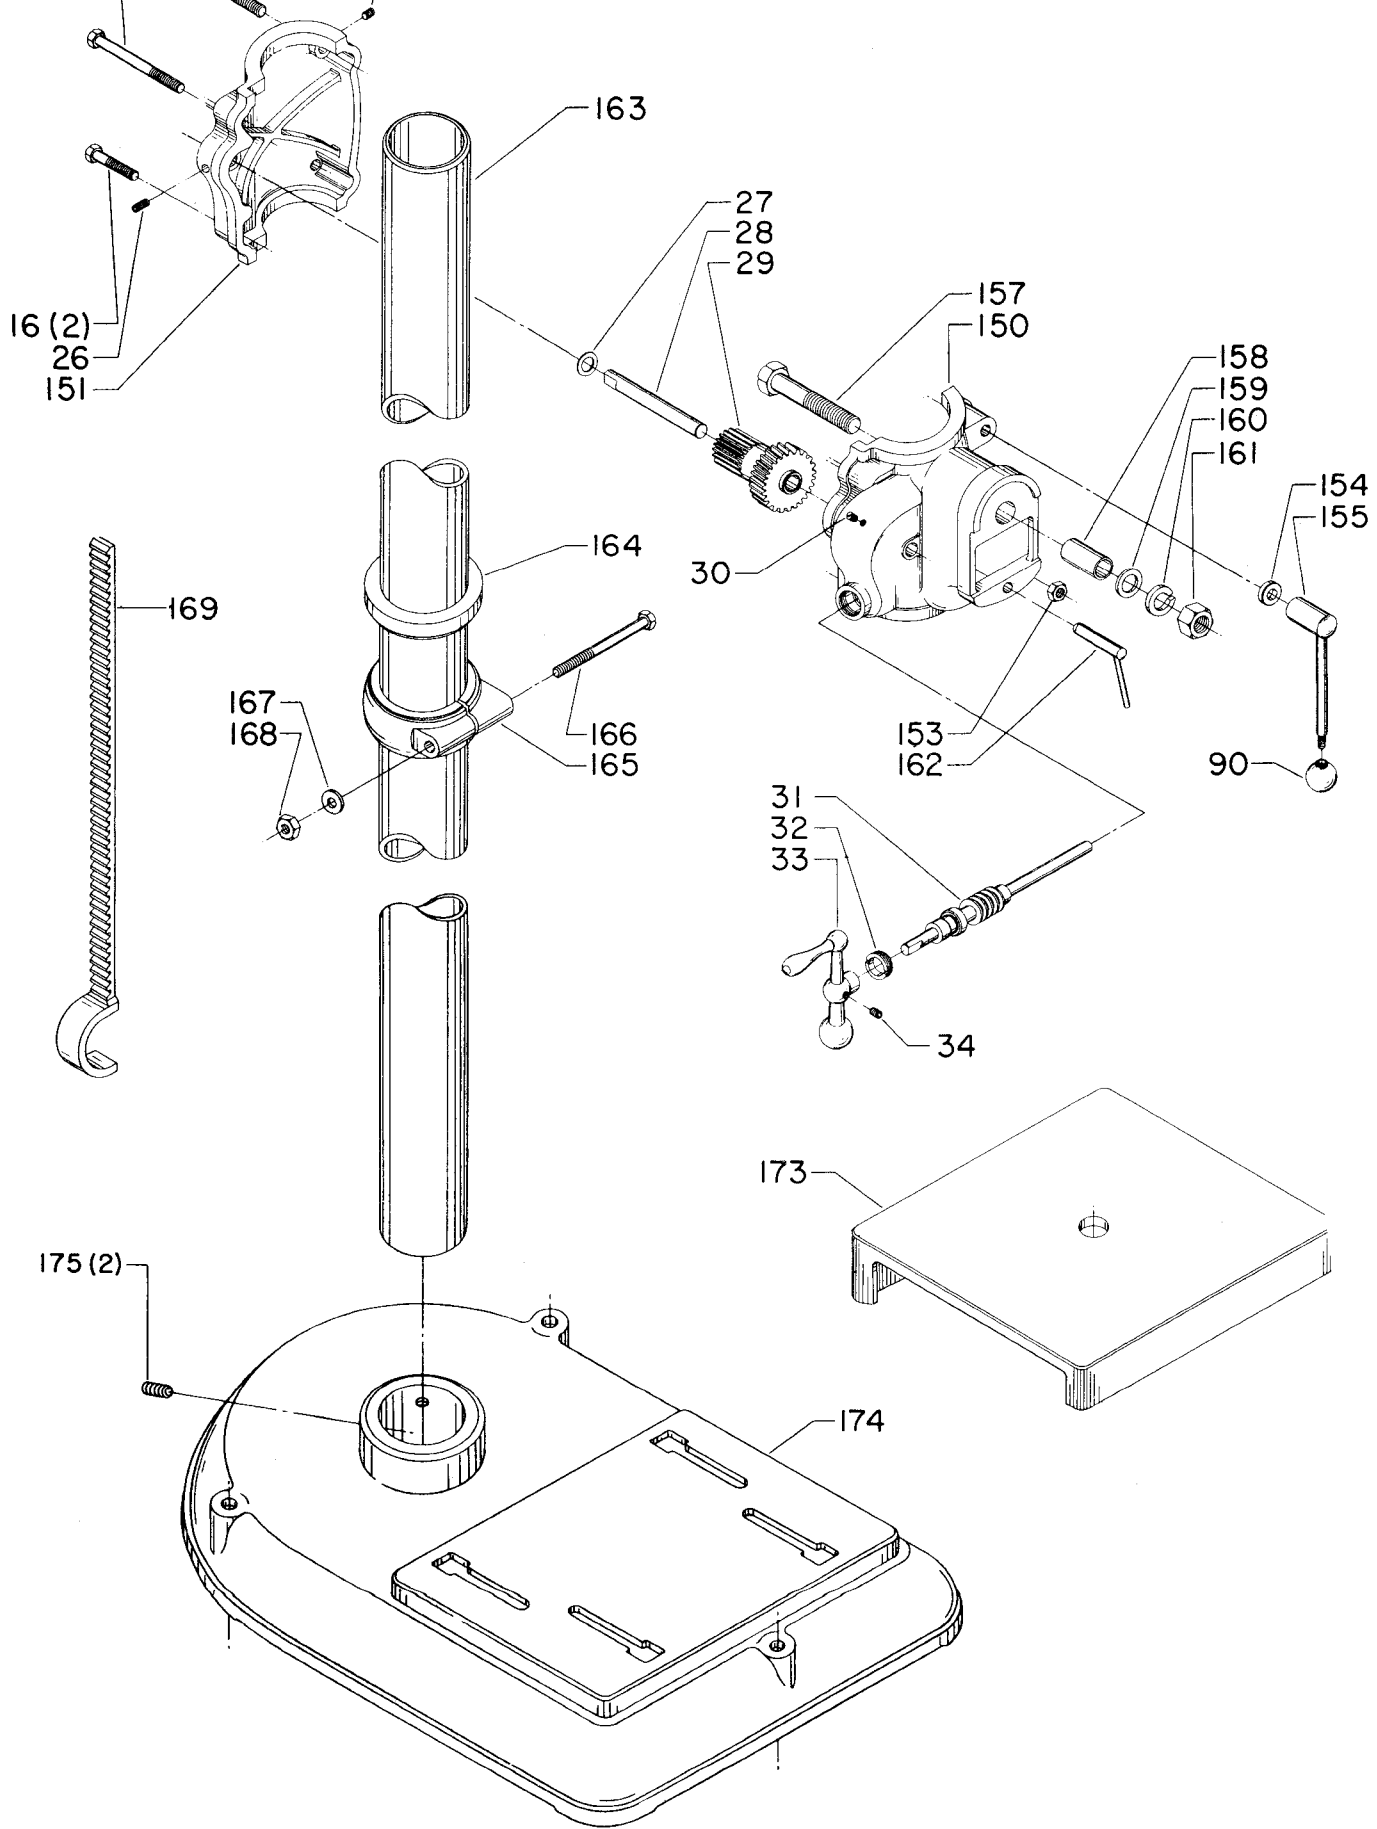

Parts List for 17-635 Type 1

Item Number	Part Number	Description	Qty Required
1	902010101300S	HEX NUT	6
2	904010101620S	WASHER	6
3	902030002951	SPEED NUT	4
4	1200037	MOTOR PLATE ASSY	1
5	000000-00	No Longer Available	1
6	904150117105	RING	2
7	901110200834S	CARRIAGE BOLT	4
8	902010201226S	NUT	2
9	904030201674	LOCKWASHER	2
11	904100213834	Use 426-03-388-0001	2
12	491950-00	SET SCREW	2
13	402070715003	PIN	2
16	000000-00	No Longer Available	2
17	901010600633	CAP SCREW	1
18	901010603114	CAP SCREW	2
19	902010105437	HEX NUT	1
20	000000-00	No Longer Available	1
21	902010201270	NUT	1
23	902040101403	WING NUT	1
24	402070715001	PIN	1
25	000000-00	No Longer Available	1
26	901041900207S	SET SCREW	1
27	904070105575	WASHER	1
28	000000-00	No Longer Available	1
29	402070515002	COMPOUND GEAR	1
31	402054065008	WORM SHAFT	1
32	000000-00	No Longer Available	1

Parts List for 17-635 Type 1

Item Number	Part Number	Description	Qty Required
33	930059914787	BALL CRANK	1
34	901041500206	SET SCREW	1
35	901020100912	MACHINE SCREW	1
43	904010101610S	STEEL WASHER	1
44	000000-00	No Longer Available	1
45	000000-00	No Longer Available	1
46	000000-00	No Longer Available	1
47	000000-00	No Longer Available	1
48	901041500246	SET SCREW	1
50	000000-00	No Longer Available	1
52	000000-00	No Longer Available	1
54	901020500732	MACHINE SCREW	1
58	902010201227S	HEX JAM NUT	1
59	000000-00	No Longer Available	1
60	000000-00	No Longer Available	1
63	000000-00	No Longer Available	1
64	000000-00	No Longer Available	1
65	000000-00	No Longer Available	1
67	000000-00	No Longer Available	1
68	961010107473	PLUG	1
69	960030102413	LUBE PLATE	1
70	000000-00	No Longer Available	1
70	41-825	HS PULY-7/8B-5ST	1
71	901041500206	SET SCREW	1
72	49-051	V BELT-REPLACES 501	1
72	49-025	SLO-SP VBLT 541/8	1
74	901202416107	HEX HD SCR	3