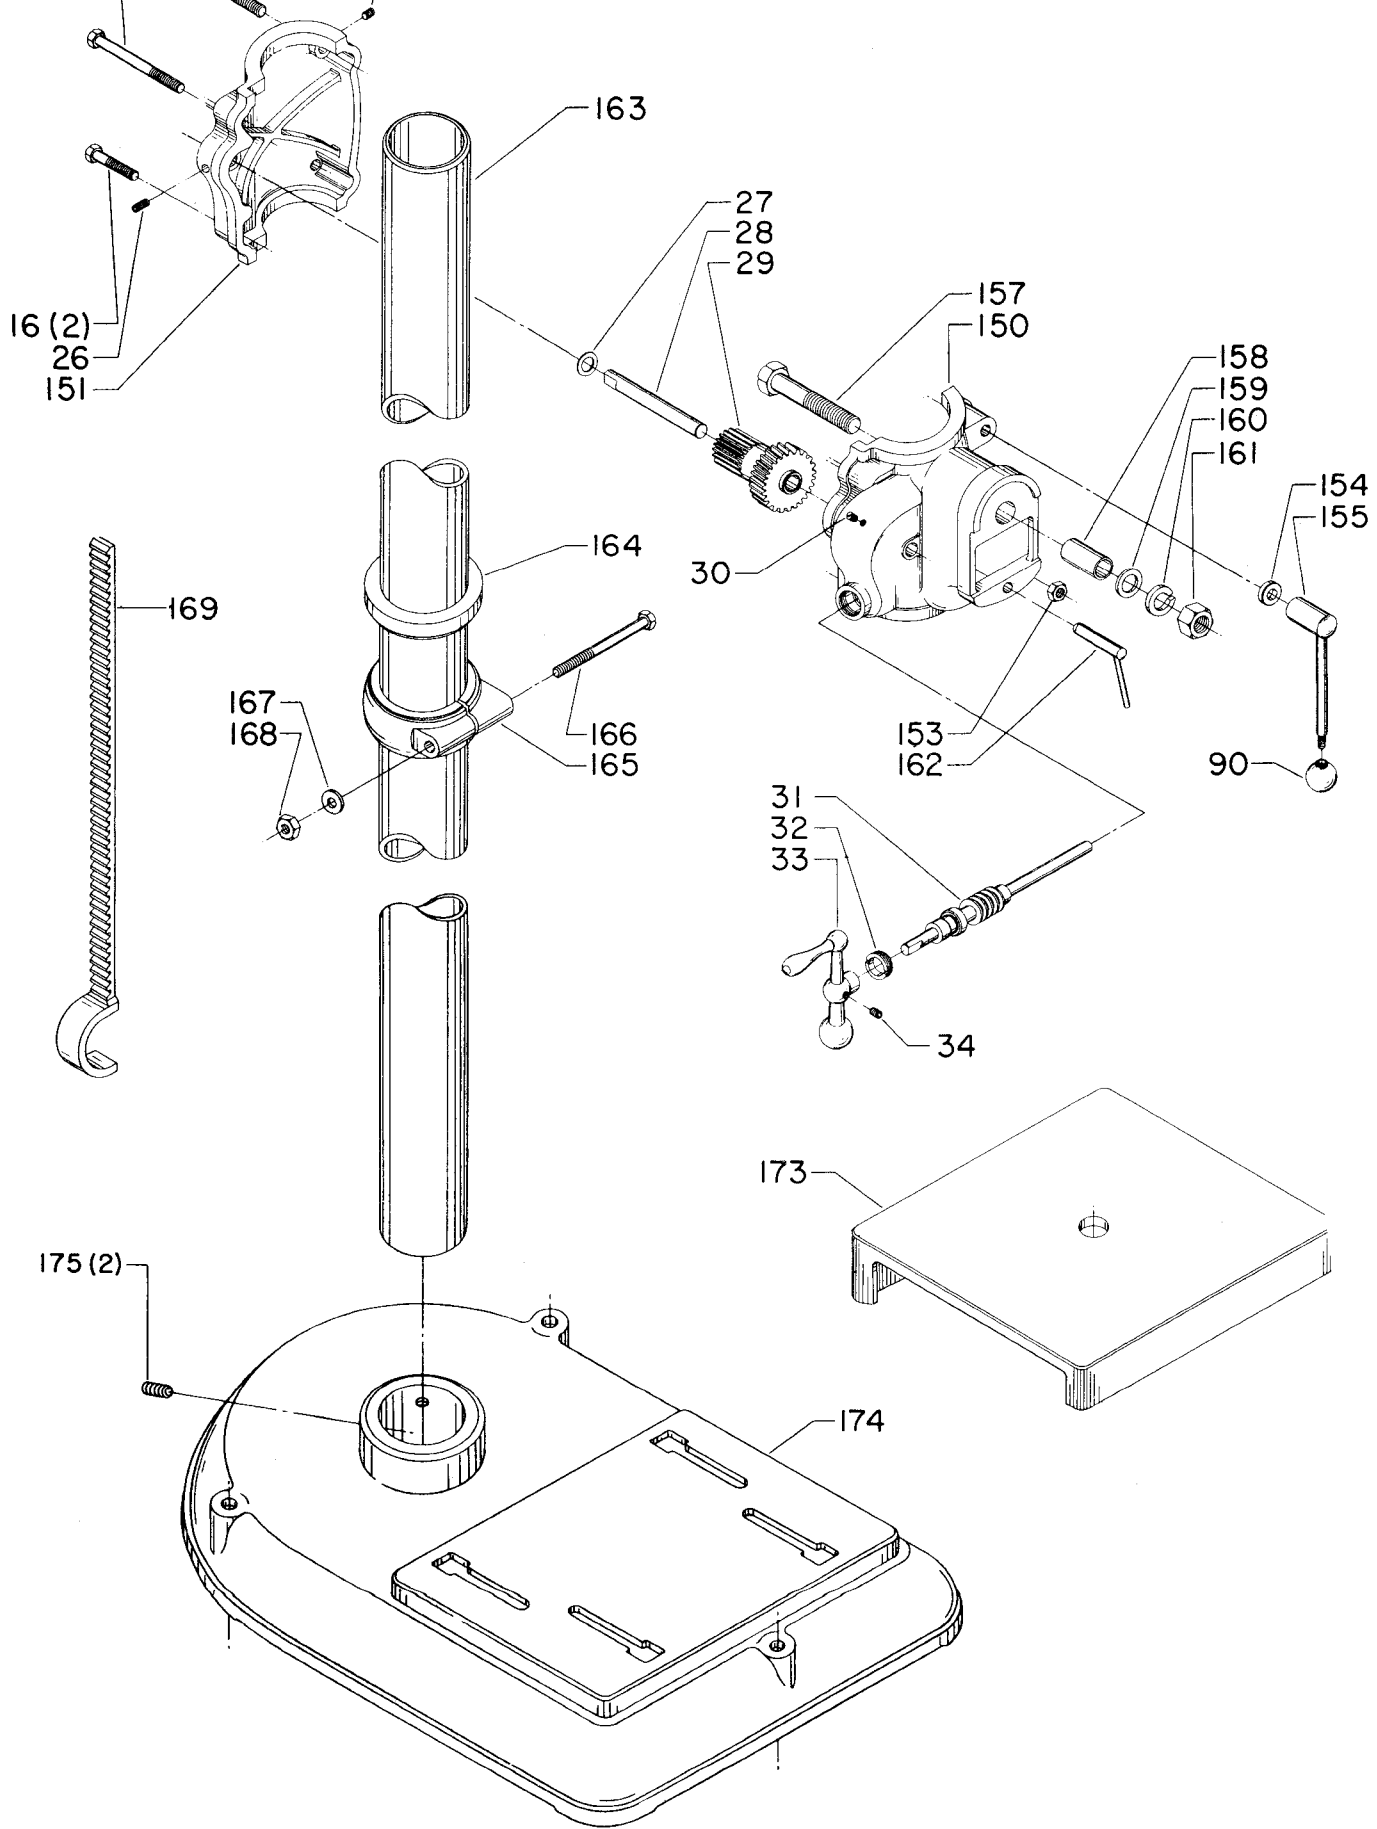

## Parts List for 17-632 Type 1

Item Number	Part Number	Description	Qty Required
1	902010101300S	HEX NUT	6
2	904010101620S	WASHER	6
3	902030002951	SPEED NUT	4
4	1200037	MOTOR PLATE ASSY	1
5	000000-00	No Longer Available	1
6	904150117105	RING	2
7	901110200834S	CARRIAGE BOLT	4
8	902010201226S	NUT	2
9	904030201674	LOCKWASHER	2
11	904100213834	Use 426-03-388-0001	2
12	491950-00	SET SCREW	2
13	402070715003	PIN	2
16	000000-00	No Longer Available	2
17	901010600633	CAP SCREW	1
18	901010603114	CAP SCREW	2
19	902010105437	HEX NUT	1
20	000000-00	No Longer Available	1
21	902010201270	NUT	1
23	902040101403	WING NUT	1
24	402070715001	PIN	1
25	000000-00	No Longer Available	1
26	901041900207S	SET SCREW	1
27	904070105575	WASHER	1
28	000000-00	No Longer Available	1
29	402070515002	COMPOUND GEAR	1
31	402054065008	WORM SHAFT	1
32	000000-00	No Longer Available	1

## Parts List for 17-632 Type 1

Item Number	Part Number	Description	Qty Required
33	930059914787	BALL CRANK	1
34	901041500206	SET SCREW	1
35	901020100912	MACHINE SCREW	1
43	904010101610S	STEEL WASHER	1
44	000000-00	No Longer Available	1
45	000000-00	No Longer Available	1
46	000000-00	No Longer Available	1
47	000000-00	No Longer Available	1
48	901041500246	SET SCREW	1
50	000000-00	No Longer Available	1
52	000000-00	No Longer Available	1
54	901020500732	MACHINE SCREW	1
58	902010201227S	HEX JAM NUT	1
59	000000-00	No Longer Available	1
60	000000-00	No Longer Available	1
63	000000-00	No Longer Available	1
64	000000-00	No Longer Available	1
65	000000-00	No Longer Available	1
67	000000-00	No Longer Available	1
68	961010107473	PLUG	1
69	960030102413	LUBE PLATE	1
70	000000-00	No Longer Available	1
70	41-825	HS PULY-7/8B-5ST	1
71	901041500206	SET SCREW	1
72	49-051	V BELT-REPLACES 501	1
72	49-025	SLO-SP VBLT 541/8	1
74	901202416107	HEX HD SCR	3