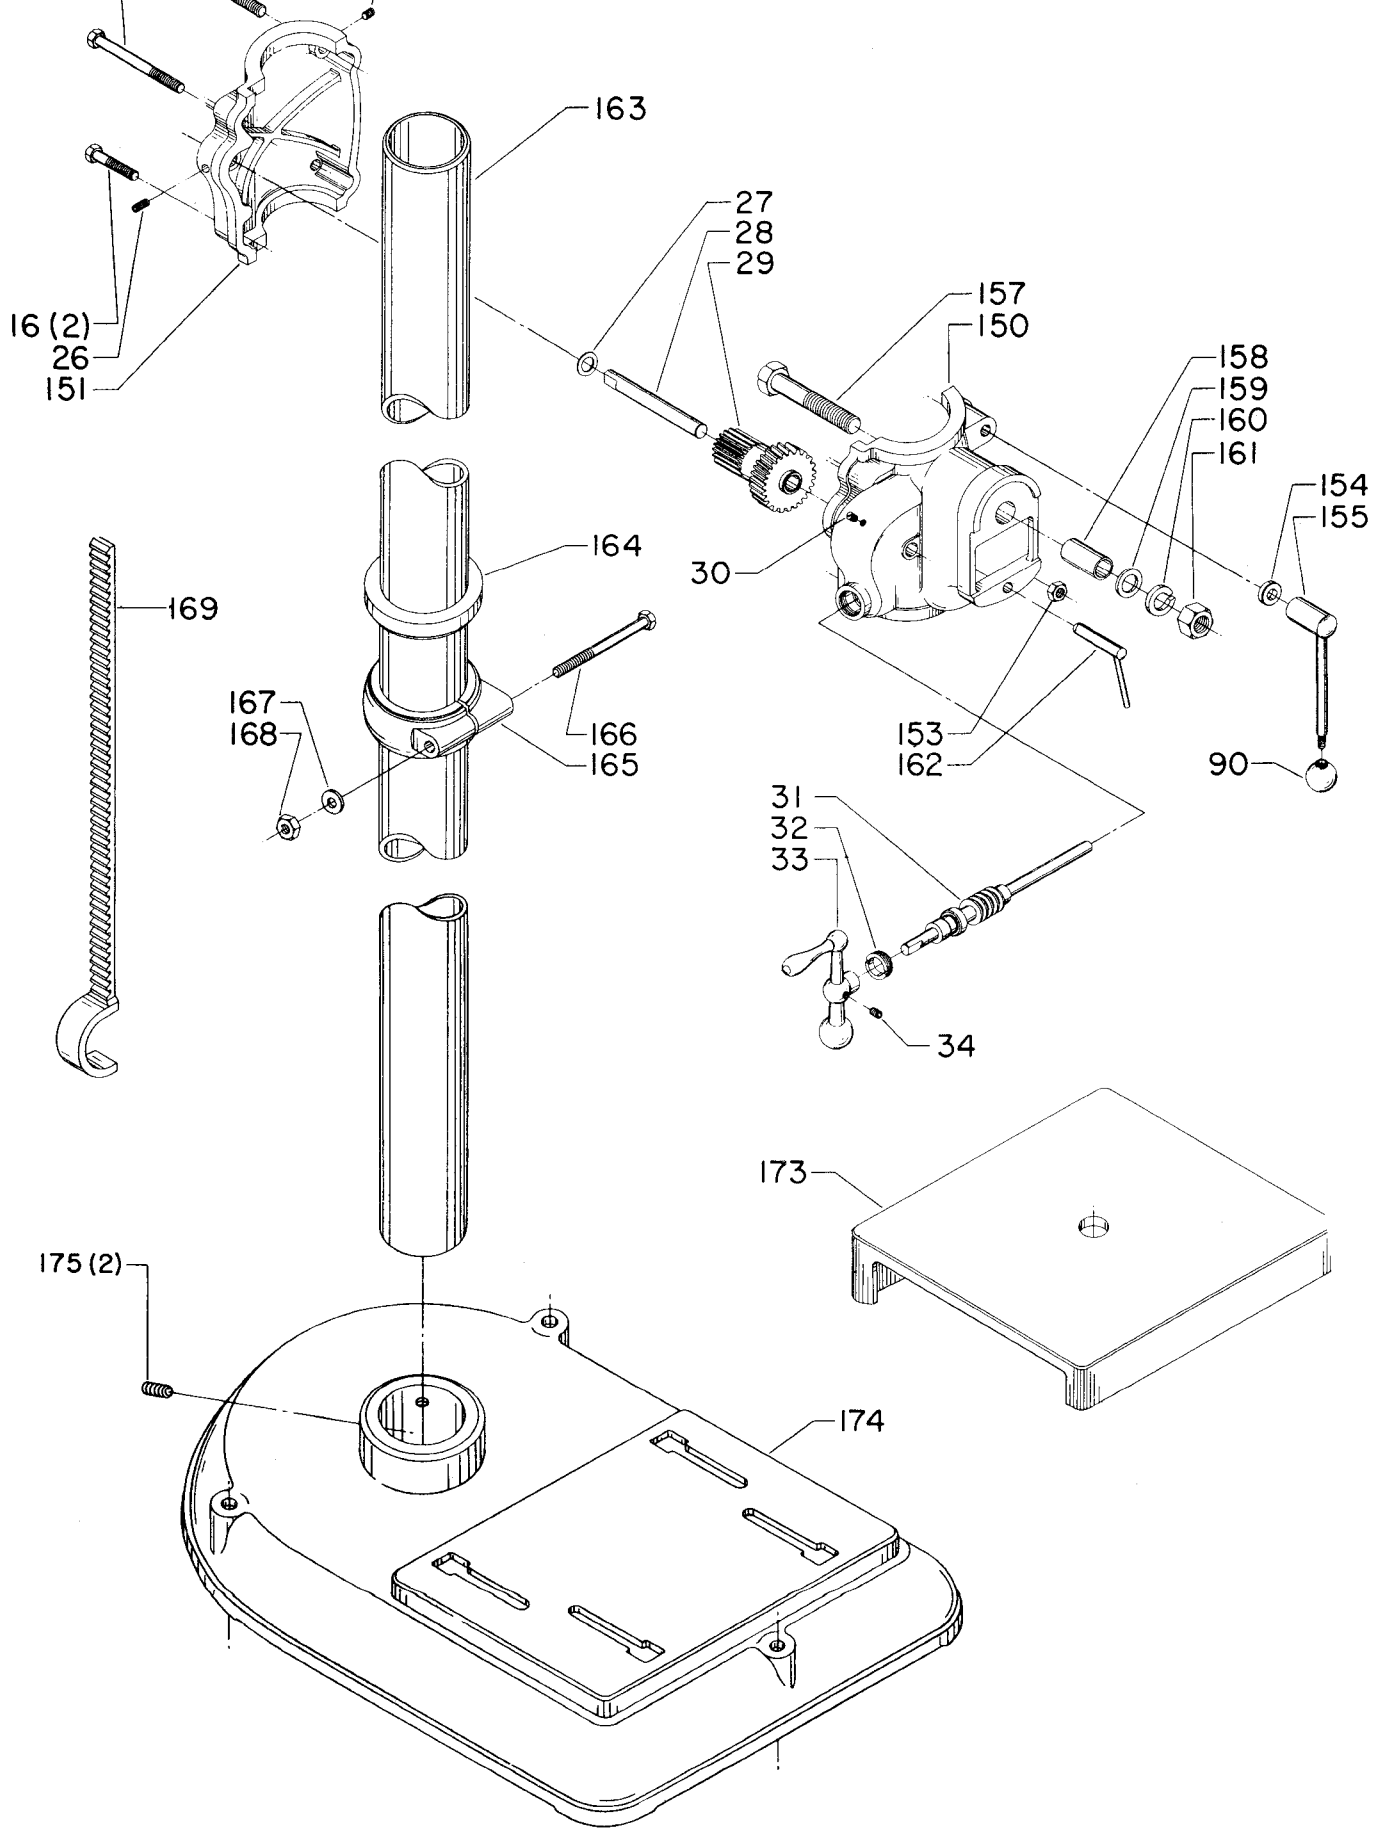

Parts List for 17-631 Type 1

Item Number	Part Number	Description	Qty Required
1	902010101300S	HEX NUT	6
2	904010101620S	WASHER	6
3	902030002951	SPEED NUT	4
4	1200037	MOTOR PLATE ASSY	1
5	000000-00	No Longer Available	1
6	904150117105	RING	2
7	901110200834S	CARRIAGE BOLT	4
8	902010201226S	NUT	2
9	904030201674	LOCKWASHER	2
11	904100213834	Use 426-03-388-0001	2
12	491950-00	SET SCREW	2
13	402070715003	PIN	2
16	000000-00	No Longer Available	2
17	901010600633	CAP SCREW	1
18	901010603114	CAP SCREW	2
19	902010105437	HEX NUT	1
20	000000-00	No Longer Available	1
21	902010201270	NUT	1
23	902040101403	WING NUT	1
24	402070715001	PIN	1
25	000000-00	No Longer Available	1
26	901041900207S	SET SCREW	1
27	904070105575	WASHER	1
28	000000-00	No Longer Available	1
29	402070515002	COMPOUND GEAR	1
31	402054065008	WORM SHAFT	1
32	000000-00	No Longer Available	1

Parts List for 17-631 Type 1

Item Number	Part Number	Description	Qty Required
33	930059914787	BALL CRANK	1
34	901041500206	SET SCREW	1
35	901020100912	MACHINE SCREW	1
43	904010101610S	STEEL WASHER	1
44	000000-00	No Longer Available	1
45	000000-00	No Longer Available	1
46	000000-00	No Longer Available	1
47	000000-00	No Longer Available	1
48	901041500246	SET SCREW	1
50	000000-00	No Longer Available	1
52	000000-00	No Longer Available	1
54	901020500732	MACHINE SCREW	1
58	902010201227S	HEX JAM NUT	1
59	000000-00	No Longer Available	1
60	000000-00	No Longer Available	1
63	000000-00	No Longer Available	1
64	000000-00	No Longer Available	1
65	000000-00	No Longer Available	1
67	000000-00	No Longer Available	1
68	961010107473	PLUG	1
69	960030102413	LUBE PLATE	1
70	000000-00	No Longer Available	1
70	41-825	HS PULY-7/8B-5ST	1
71	901041500206	SET SCREW	1
72	49-051	V BELT-REPLACES 501	1
72	49-025	SLO-SP VBLT 541/8	1
74	901202416107	HEX HD SCR	3