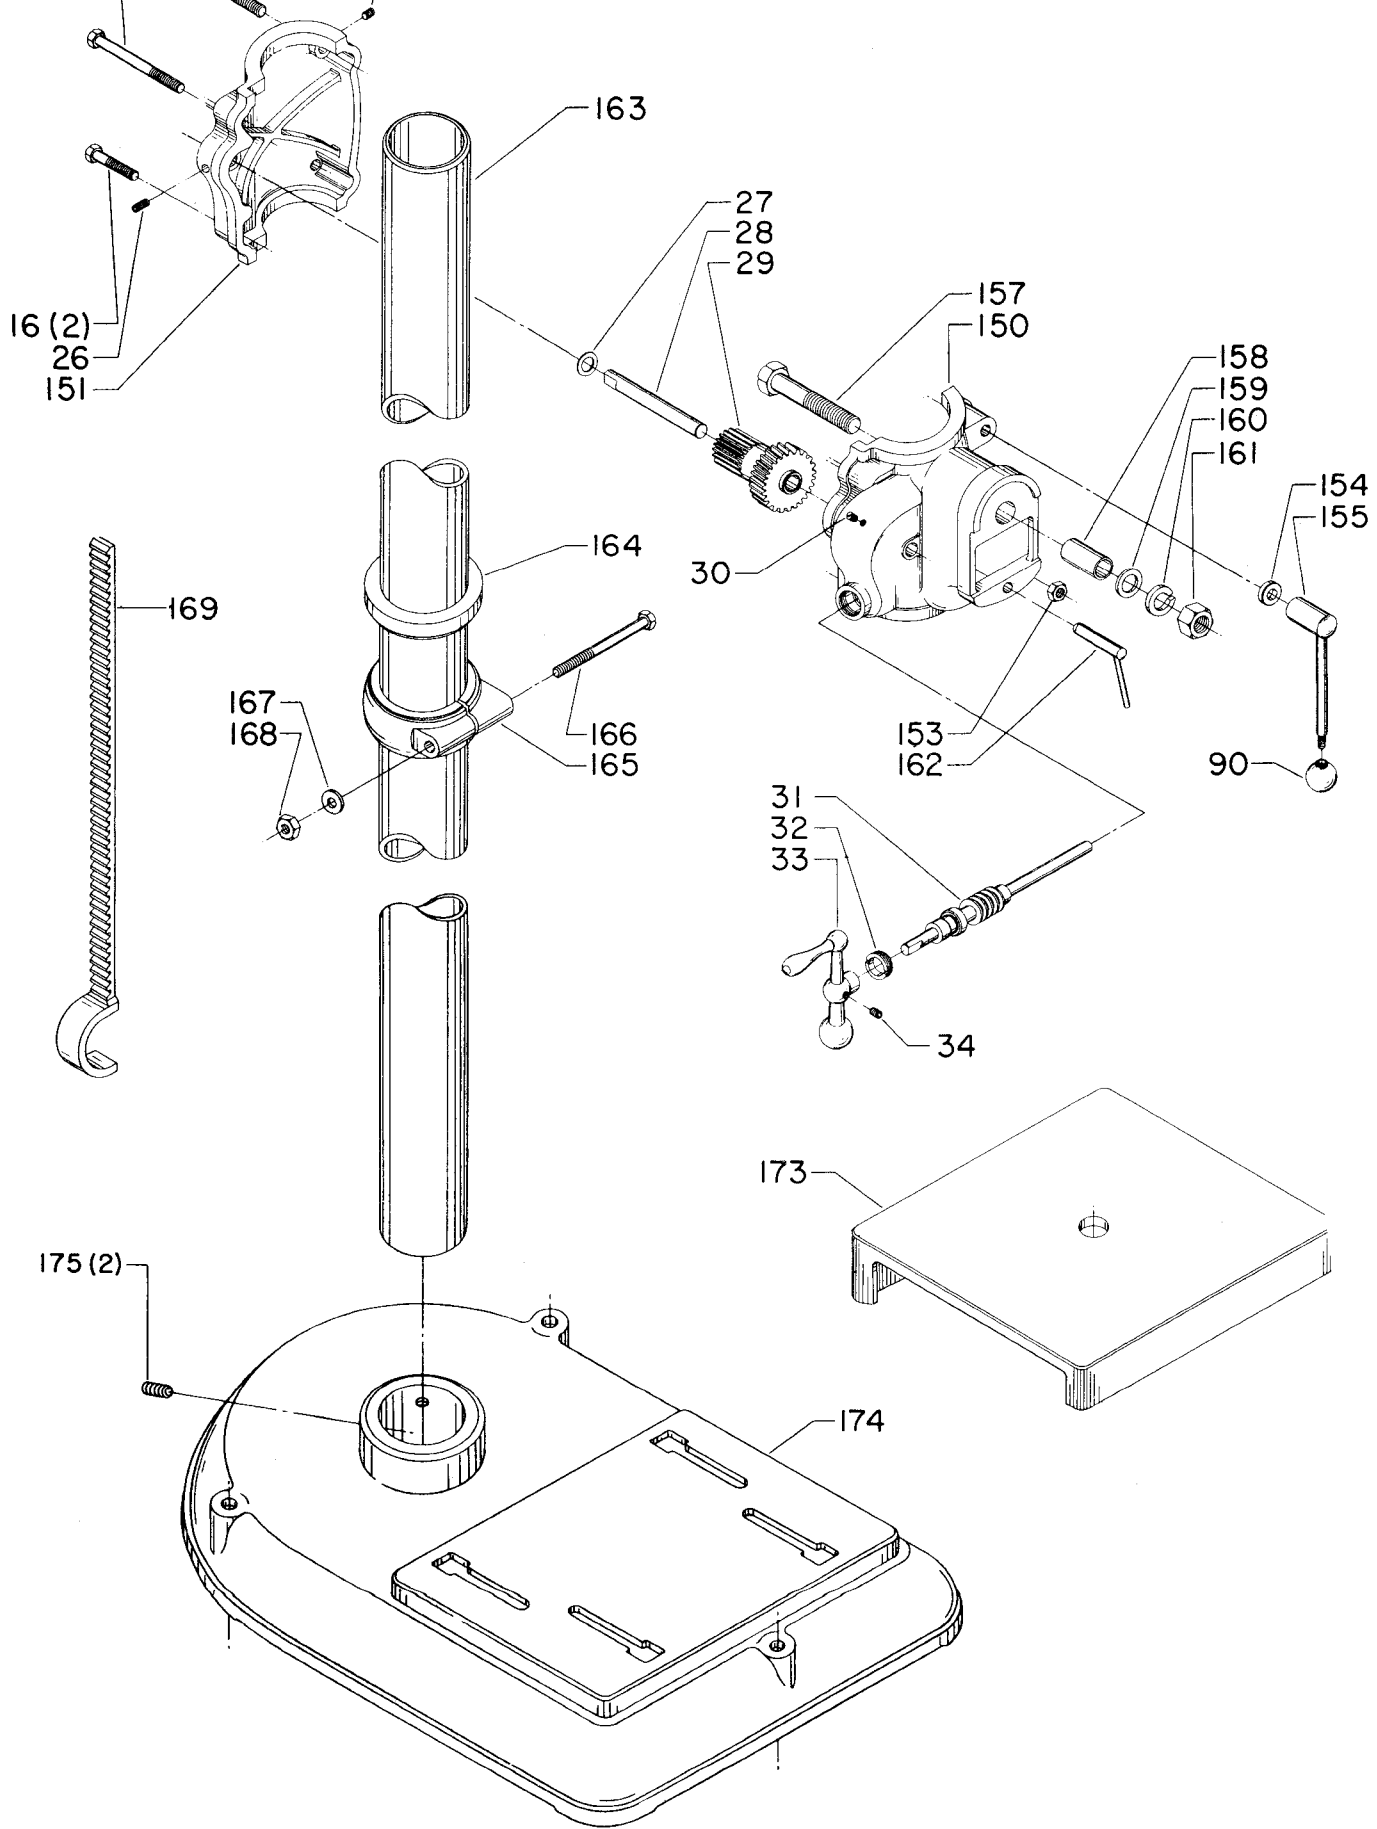

## Parts List for 17-626 Type 1

Item Number	Part Number	Description	Qty Required
1	902010101300S	HEX NUT	6
2	904010101620S	WASHER	6
3	902030002951	SPEED NUT	4
4	1200037	MOTOR PLATE ASSY	1
5	000000-00	No Longer Available	1
6	904150117105	RING	2
7	901110200834S	CARRIAGE BOLT	4
8	902010201226S	NUT	2
9	904030201674	LOCKWASHER	2
11	904100213834	Use 426-03-388-0001	2
12	491950-00	SET SCREW	2
13	402070715003	PIN	2
16	000000-00	No Longer Available	2
17	901010600633	CAP SCREW	1
18	901010603114	CAP SCREW	2
19	902010105437	HEX NUT	1
20	000000-00	No Longer Available	1
21	902010201270	NUT	1
23	902040101403	WING NUT	1
24	402070715001	PIN	1
25	000000-00	No Longer Available	1
26	901041900207S	SET SCREW	1
27	904070105575	WASHER	1
28	000000-00	No Longer Available	1
29	402070515002	COMPOUND GEAR	1
31	402054065008	WORM SHAFT	1
32	000000-00	No Longer Available	1

## Parts List for 17-626 Type 1

Item Number	Part Number	Description	Qty Required
33	930059914787	BALL CRANK	1
34	901041500206	SET SCREW	1
35	901020100912	MACHINE SCREW	1
43	904010101610S	STEEL WASHER	1
44	000000-00	No Longer Available	1
45	000000-00	No Longer Available	1
46	000000-00	No Longer Available	1
47	000000-00	No Longer Available	1
48	901041500246	SET SCREW	1
50	000000-00	No Longer Available	1
52	000000-00	No Longer Available	1
54	901020500732	MACHINE SCREW	1
58	902010201227S	HEX JAM NUT	1
59	000000-00	No Longer Available	1
60	000000-00	No Longer Available	1
63	000000-00	No Longer Available	1
64	000000-00	No Longer Available	1
65	000000-00	No Longer Available	1
67	000000-00	No Longer Available	1
68	961010107473	PLUG	1
69	960030102413	LUBE PLATE	1
70	000000-00	No Longer Available	1
70	41-825	HS PULY-7/8B-5ST	1
71	901041500206	SET SCREW	1
72	49-051	V BELT-REPLACES 501	1
72	49-025	SLO-SP VBLT 541/8	1
74	901202416107	HEX HD SCR	3