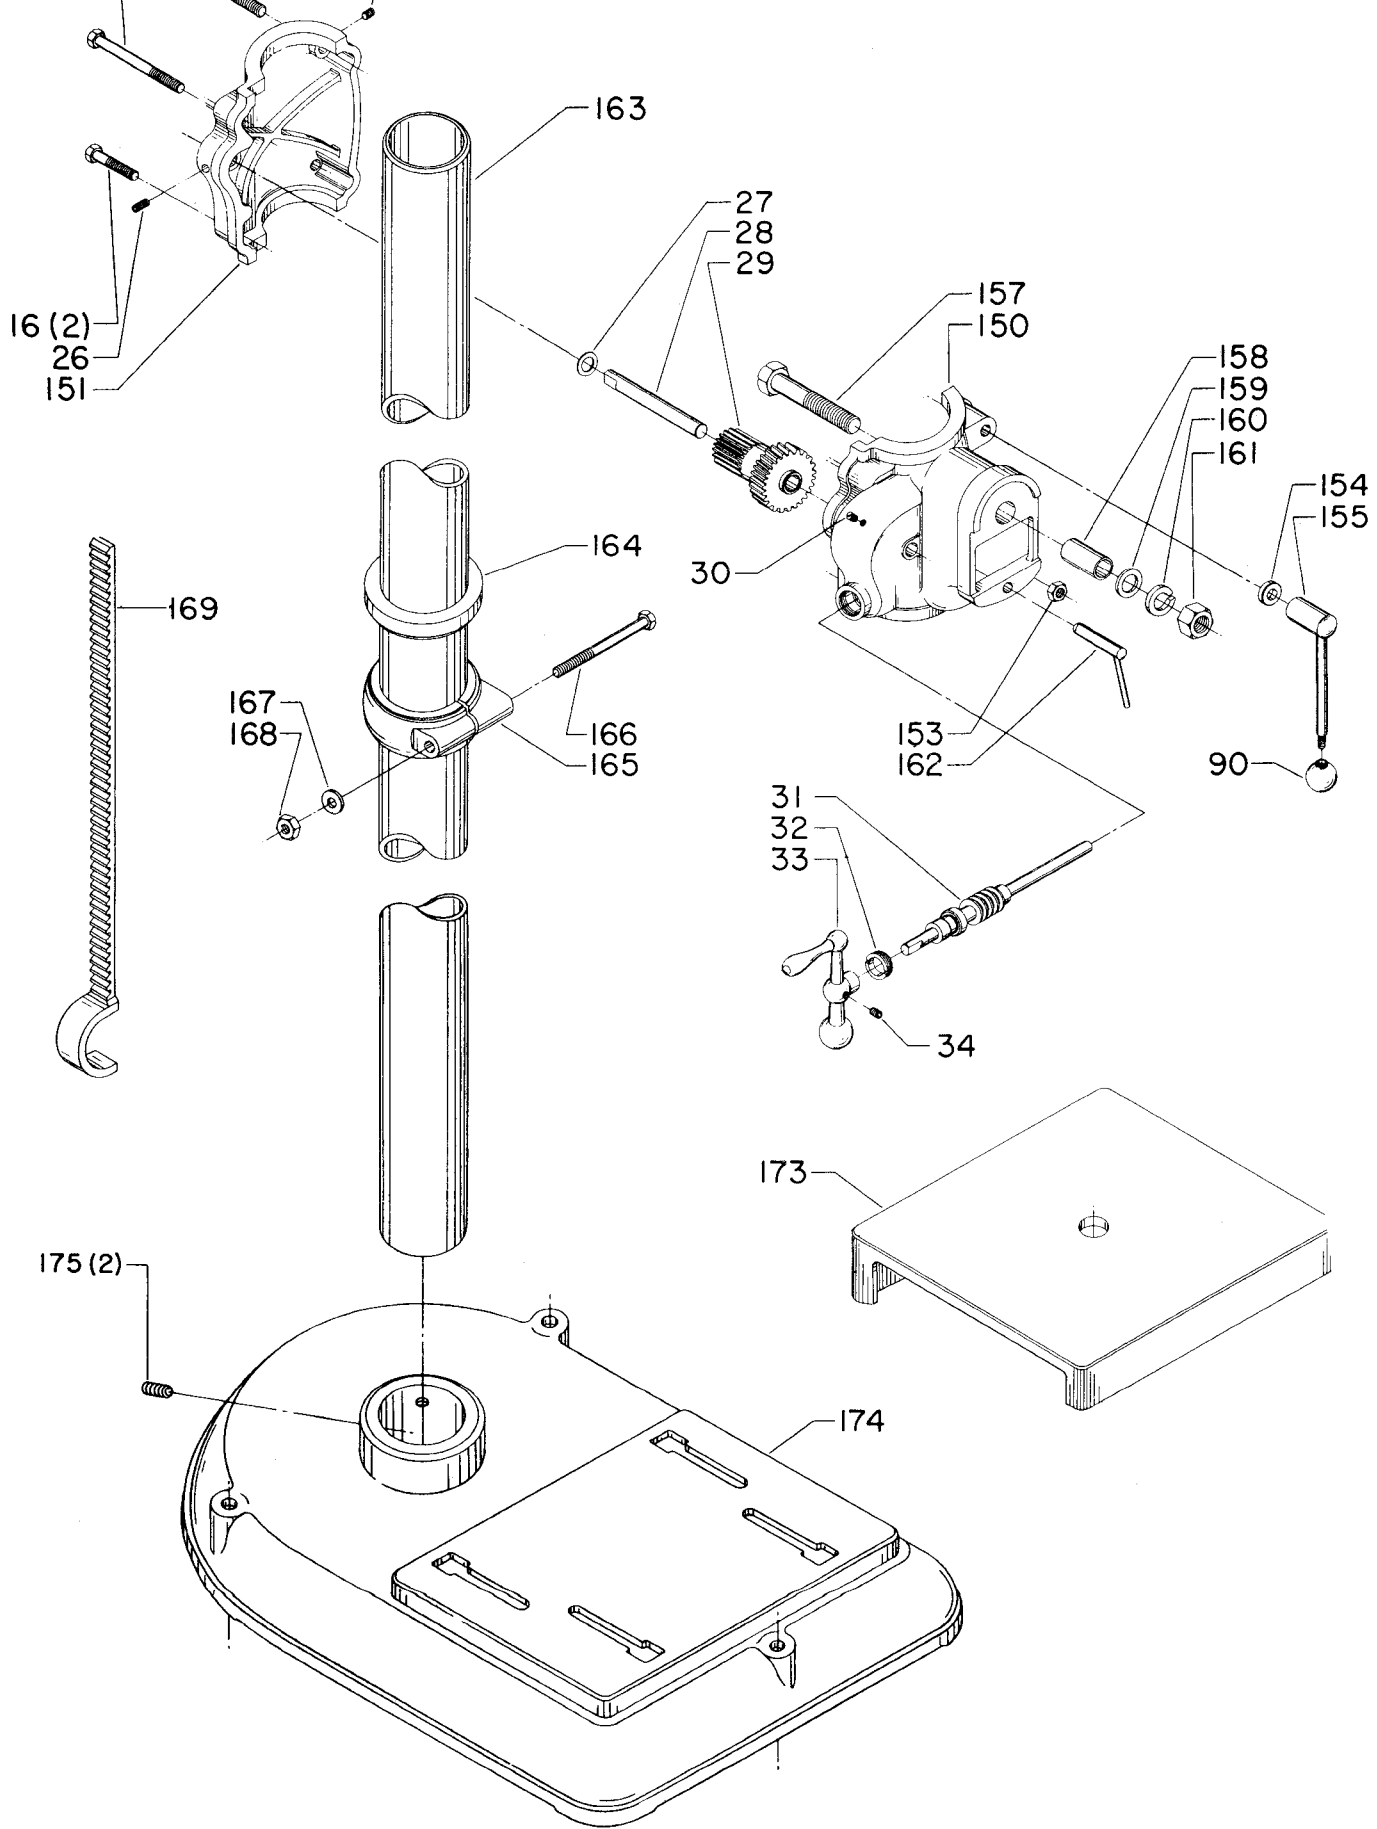

## Parts List for 17-613 Type 1

Item Number	Part Number	Description	Qty Required
1	902010101300S	HEX NUT	6
2	904010101620S	WASHER	6
3	902030002951	SPEED NUT	4
4	1200037	MOTOR PLATE ASSY	1
5	000000-00	No Longer Available	1
6	904150117105	RING	2
7	901110200834S	CARRIAGE BOLT	4
8	902010201226S	NUT	2
9	904030201674	LOCKWASHER	2
11	904100213834	Use 426-03-388-0001	2
12	491950-00	SET SCREW	2
13	402070715003	PIN	2
16	000000-00	No Longer Available	2
17	901010600633	CAP SCREW	1
18	901010603114	CAP SCREW	2
19	902010105437	HEX NUT	1
20	000000-00	No Longer Available	1
21	902010201270	NUT	1
23	902040101403	WING NUT	1
24	402070715001	PIN	1
25	000000-00	No Longer Available	1
26	901041900207S	SET SCREW	1
27	904070105575	WASHER	1
28	000000-00	No Longer Available	1
29	402070515002	COMPOUND GEAR	1
31	402054065008	WORM SHAFT	1
32	000000-00	No Longer Available	1

## Parts List for 17-613 Type 1

Item Number	Part Number	Description	Qty Required
33	930059914787	BALL CRANK	1
34	901041500206	SET SCREW	1
35	901020100912	MACHINE SCREW	1
43	904010101610S	STEEL WASHER	1
44	000000-00	No Longer Available	1
45	000000-00	No Longer Available	1
46	000000-00	No Longer Available	1
47	000000-00	No Longer Available	1
48	901041500246	SET SCREW	1
50	000000-00	No Longer Available	1
52	000000-00	No Longer Available	1
54	901020500732	MACHINE SCREW	1
58	902010201227S	HEX JAM NUT	1
59	000000-00	No Longer Available	1
60	000000-00	No Longer Available	1
63	000000-00	No Longer Available	1
64	000000-00	No Longer Available	1
65	000000-00	No Longer Available	1
67	000000-00	No Longer Available	1
68	961010107473	PLUG	1
69	960030102413	LUBE PLATE	1
70	000000-00	No Longer Available	1
70	41-825	HS PULY-7/8B-5ST	1
71	901041500206	SET SCREW	1
72	49-051	V BELT-REPLACES 501	1
72	49-025	SLO-SP VBLT 541/8	1
74	901202416107	HEX HD SCR	3