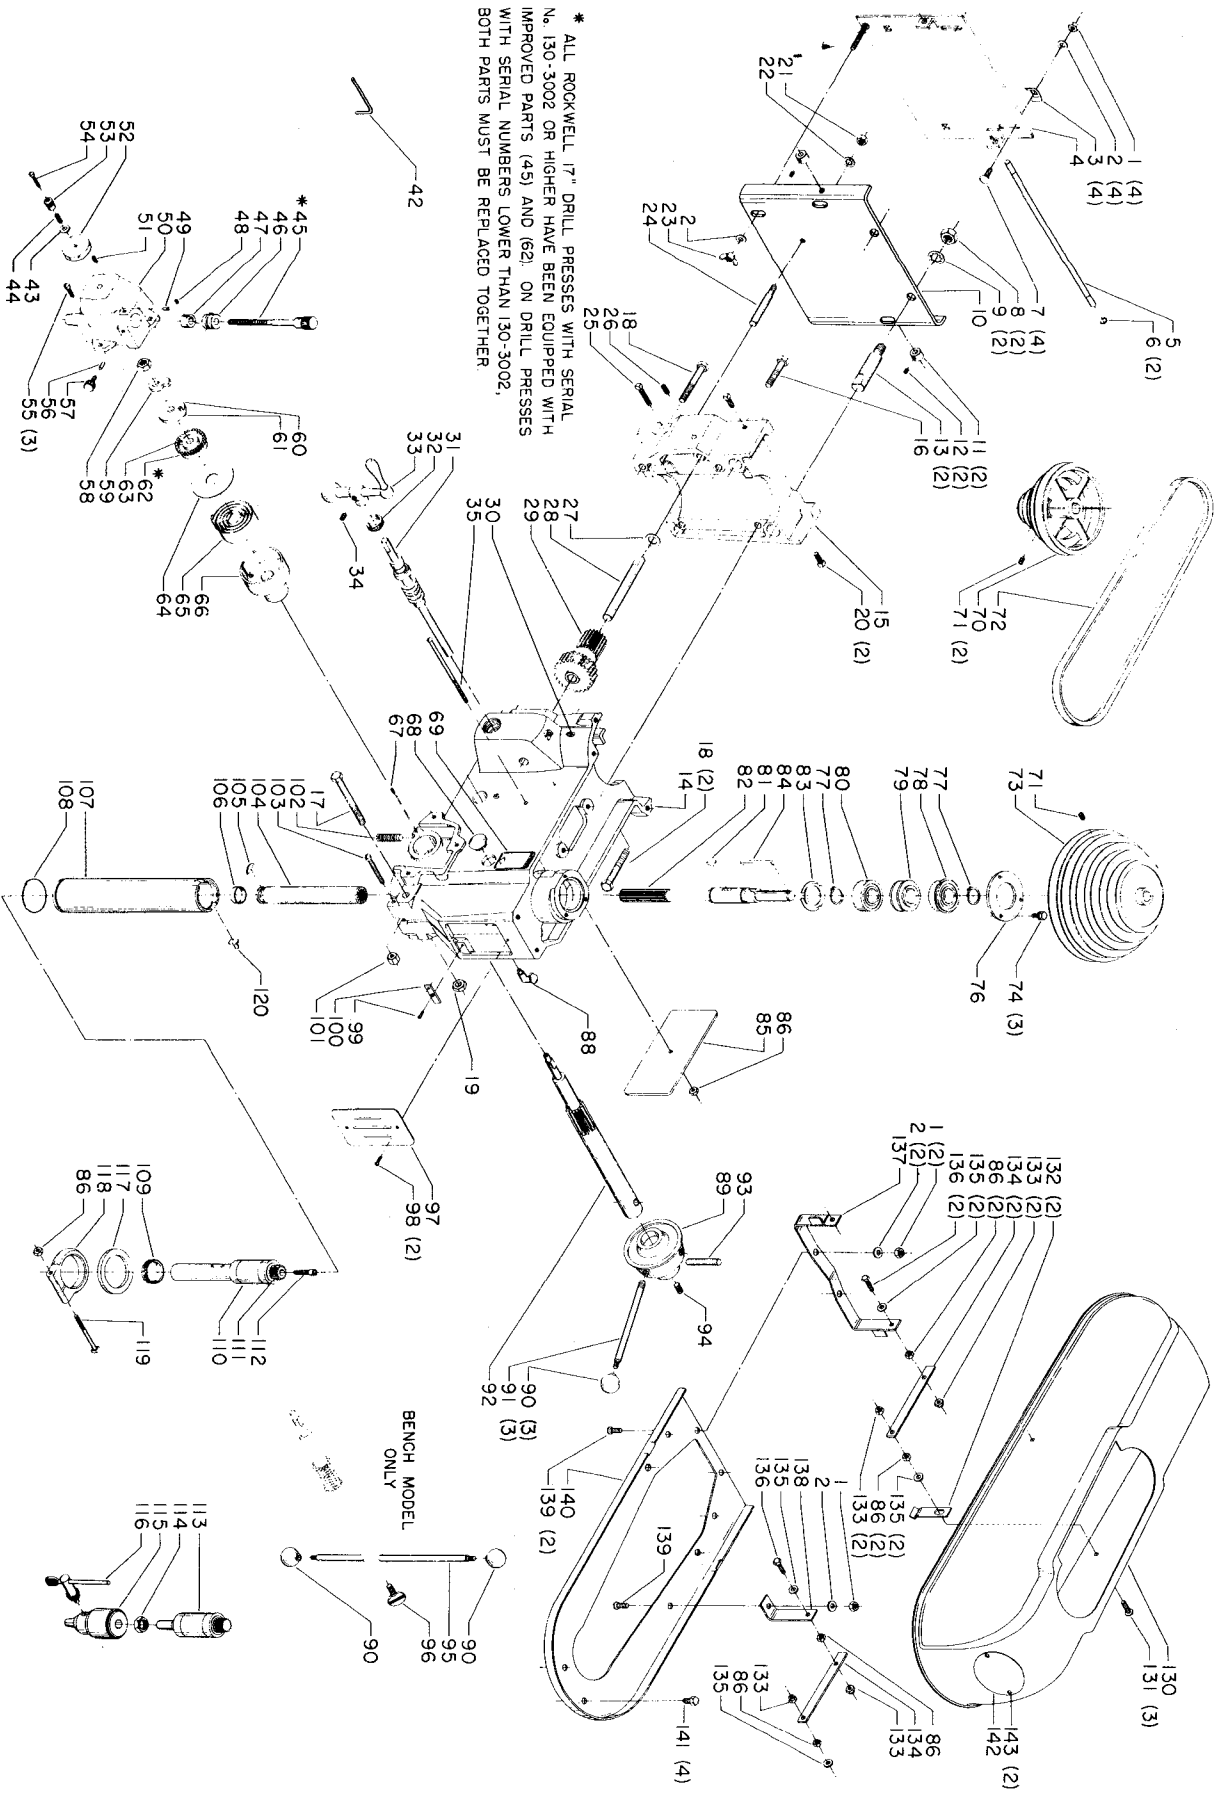

17" DRILL PRESS (OLD STYLE WITH 402-07-357-5002 HEAD CASTING, PRIORITY SERIAL NO. 137-5800)

DP-10A
Revised 10-15-85

17-605, 17-606, 17-607, 17-608, 17-610, 17-611, 17-612, 17-613, 17-624, 17-625
17-626, 17-627, 17-630, 17-631, 17-632, 17-633, 17-634, 17-635, 17-636, 17-637