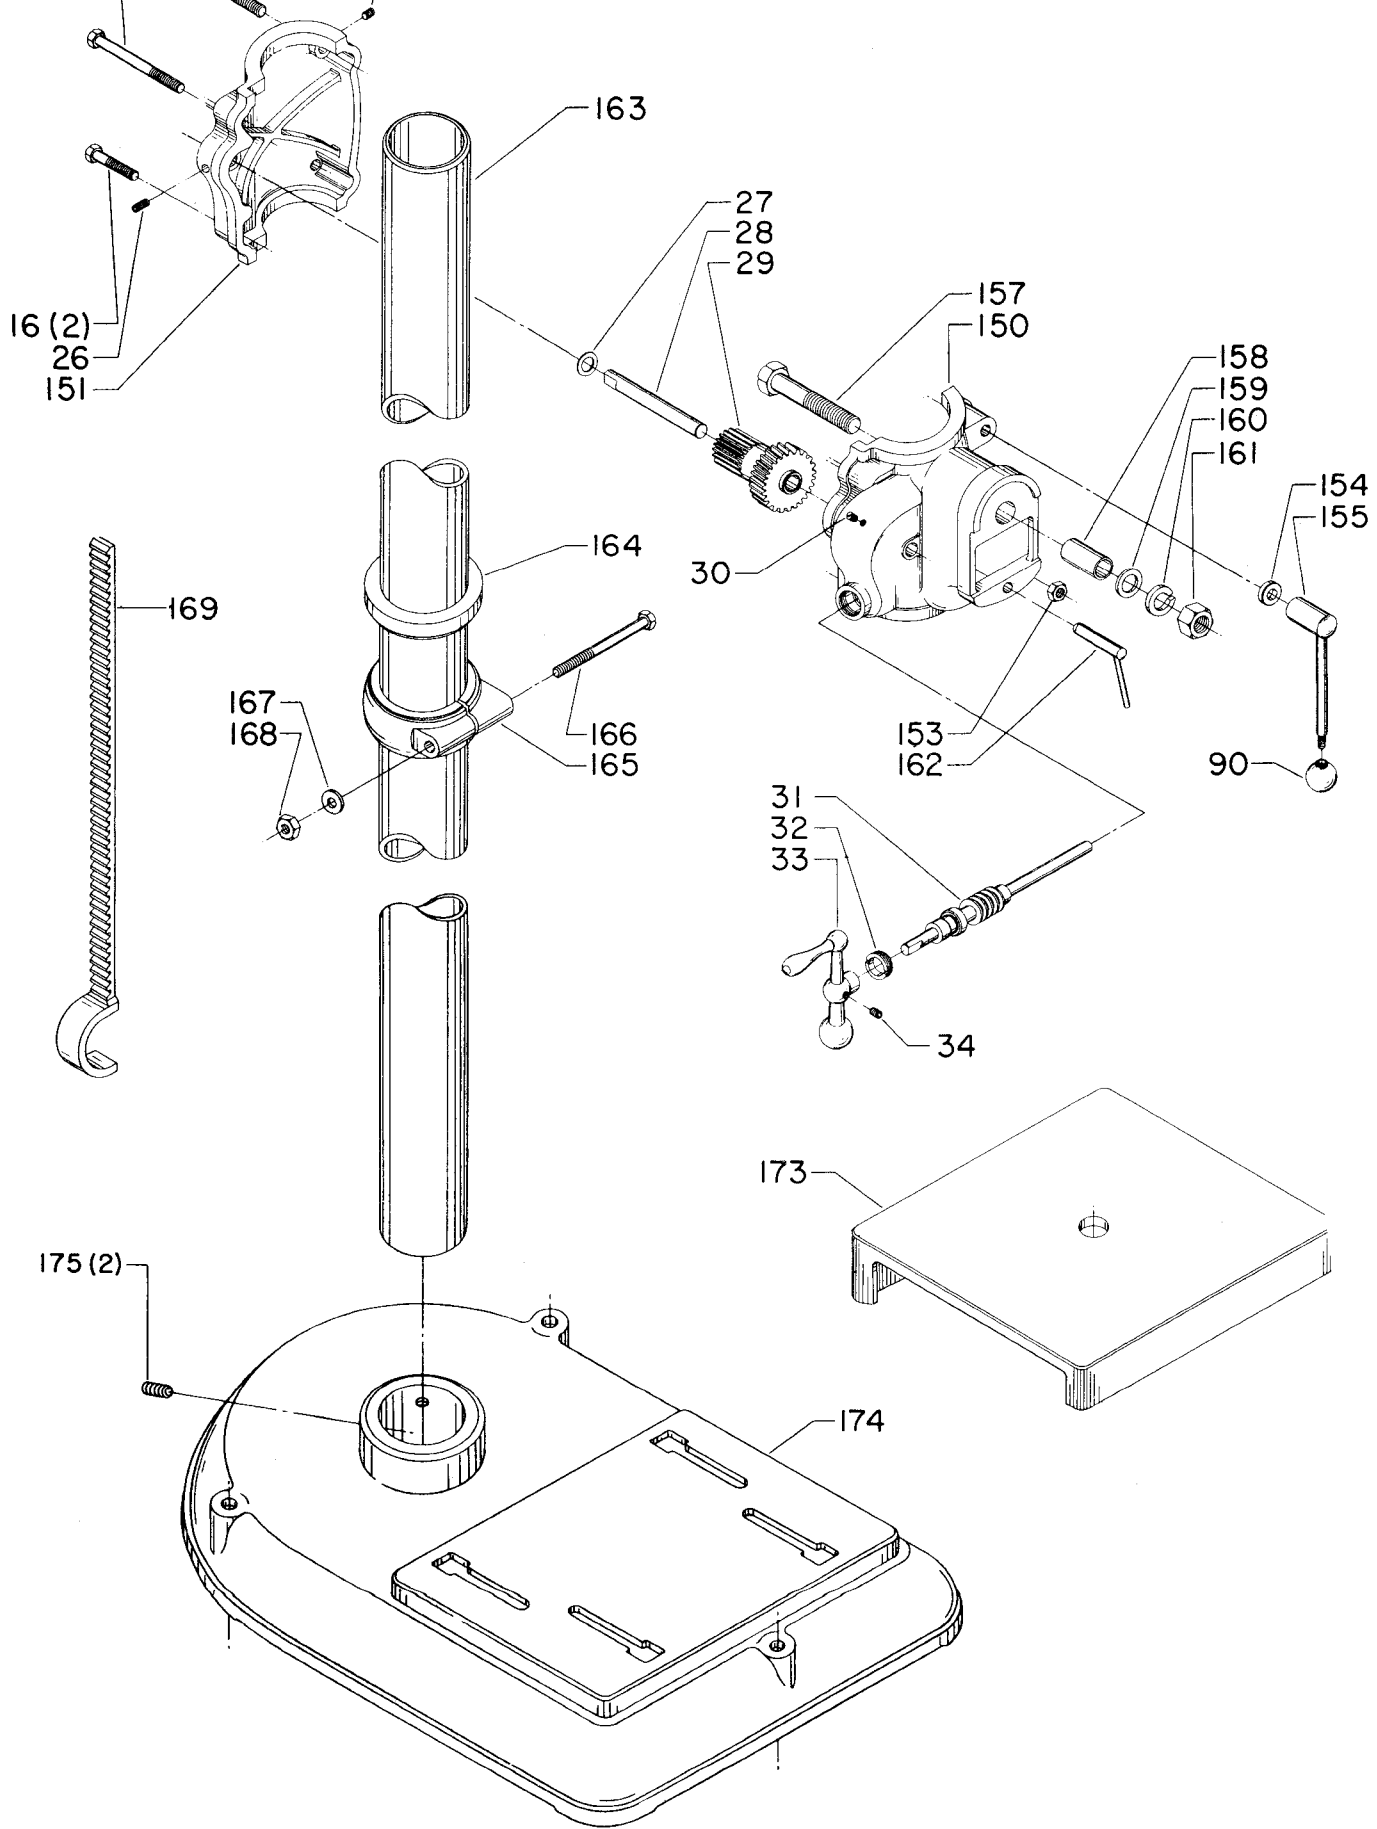

Parts List for 17-607 Type 1

Item Number	Part Number	Description	Qty Required
1	902010101300S	HEX NUT	6
2	904010101620S	WASHER	6
3	902030002951	SPEED NUT	4
4	1200037	MOTOR PLATE ASSY	1
5	000000-00	No Longer Available	1
6	904150117105	RING	2
7	901110200834S	CARRIAGE BOLT	4
8	902010201226S	NUT	2
9	904030201674	LOCKWASHER	2
11	904100213834	Use 426-03-388-0001	2
12	491950-00	SET SCREW	2
13	402070715003	PIN	2
16	000000-00	No Longer Available	2
17	901010600633	CAP SCREW	1
18	901010603114	CAP SCREW	2
19	902010105437	HEX NUT	1
20	000000-00	No Longer Available	1
21	902010201270	NUT	1
23	902040101403	WING NUT	1
24	402070715001	PIN	1
25	000000-00	No Longer Available	1
26	901041900207S	SET SCREW	1
27	904070105575	WASHER	1
28	000000-00	No Longer Available	1
29	402070515002	COMPOUND GEAR	1
31	402054065008	WORM SHAFT	1
32	000000-00	No Longer Available	1