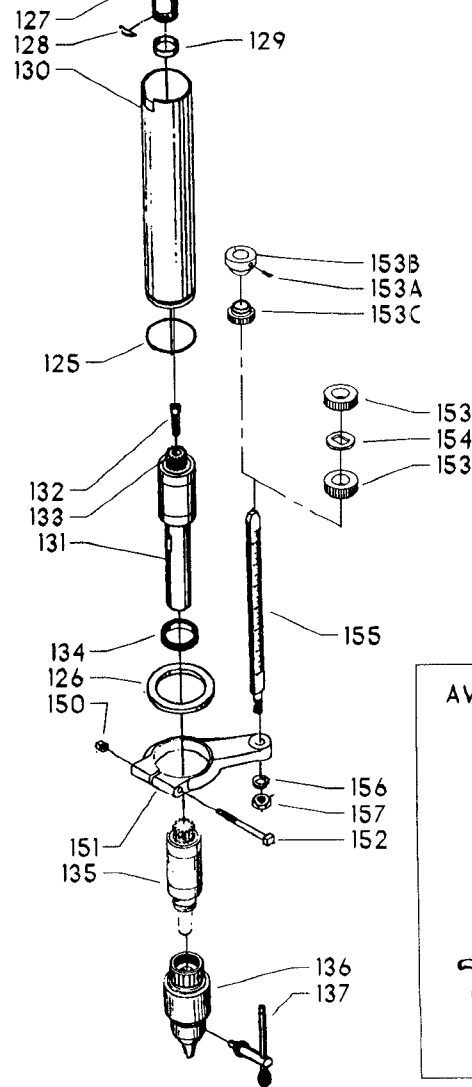

EARLY MODELS ONLY

AVAILABLE AS AN ACCESSORY

Parts List for 17-467 Type 1

Item Number	Part Number	Description	Qty Required
1	000000-00	No Longer Available	1
1	402007520001	WARNING LABEL	1
2	000000-00	No Longer Available	2
3	901021207504S	MACHINE SCREW	1
4	901064502250S	DRIVE SCREW	2
5	402051370001	NAMEPLATE	1
6	000000-00	No Longer Available	2
7	902012101079	LOCK NUT	4
8	489026-00	HEX NUT	4
9	904010101614S	STEEL WASHER	4
10	000000-00	No Longer Available	2
11	901010600626S	CAP SCREW	2
12	902010101300S	HEX NUT	2
13	904010101620S	WASHER	2
14	401043145010	REAR BRACKET	1
15	402070545001	LOWER GUARD	1
16	901020100506	MACHINE SCREW	2
17	401040145007	FRONT BRACKET	1
18	901010600605	CAP SCREW	1
20	000000-00	No Longer Available	1
21	000000-00	No Longer Available	1
21	49-051	V BELT-REPLACES 501	1
22	000000-00	No Longer Available	1
23	901041500206	SET SCREW	1
24	41-825	HS PULY-7/8B-5ST	1
25	901041500206	SET SCREW	1
26	904150131024	RET RING	2

Parts List for 17-467 Type 1

Item Number	Part Number	Description	Qty Required
27	000000-00	No Longer Available	1
28	1200037	MOTOR PLATE ASSY	1
28	1200040	MOTOR PLATE ASSY	1
29	901110200834S	CARRIAGE BOLT	4
30	902030002951	SPEED NUT	4
31	902010205435S	JAM NUT	1
32	1200035	MOTOR PLATE ASSY	1
33	902040101403	WING NUT	1
34	901010600649S	CAP SCREW	2
35	902030002951	SPEED NUT	2
36	904010101620S	WASHER	4
37	904010101620S	WASHER	1
38	902010101300S	HEX NUT	4
40	402073575022	HEAD ASSY	1
41	402070205005	CAP	1
42	000000-00	No Longer Available	1
43	901010603114	CAP SCREW	1
44	000000-00	No Longer Available	2
45	901041900207S	SET SCREW	1
46	000000-00	No Longer Available	1
47	904070105575	WASHER	1
48	000000-00	No Longer Available	1
49	402070515002	COMPOUND GEAR	1
50	000000-00	No Longer Available	1
51	901041500206	SET SCREW	1
52	901202416107	HEX HD SCR	3
53	000000-00	No Longer Available	1