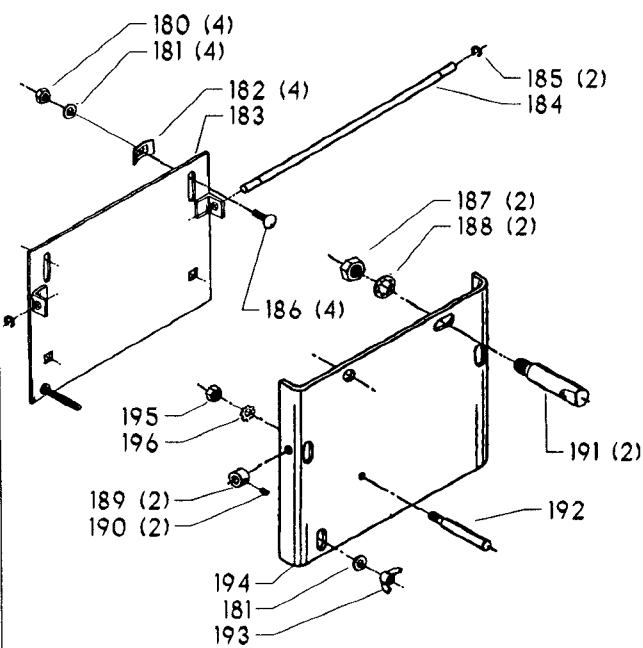

EARLY MODELS ONLY

AVAILABLE AS AN ACCESSORY

Parts List for 17-467 Type 1

Item Number	Part Number	Description	Qty Required
1	000000-00	No Longer Available	1
1	402007520001	WARNING LABEL	1
2	000000-00	No Longer Available	2
3	901021207504S	MACHINE SCREW	1
4	901064502250S	DRIVE SCREW	2
5	402051370001	NAMEPLATE	1
6	000000-00	No Longer Available	2
7	902012101079	LOCK NUT	4
8	489026-00	HEX NUT	4
9	904010101614S	STEEL WASHER	4
10	000000-00	No Longer Available	2
11	901010600626S	CAP SCREW	2
12	902010101300S	HEX NUT	2
13	904010101620S	WASHER	2
14	401043145010	REAR BRACKET	1
15	402070545001	LOWER GUARD	1
16	901020100506	MACHINE SCREW	2
17	401040145007	FRONT BRACKET	1
18	901010600605	CAP SCREW	1
20	000000-00	No Longer Available	1
21	000000-00	No Longer Available	1
21	49-051	V BELT-REPLACES 501	1
22	000000-00	No Longer Available	1
23	901041500206	SET SCREW	1
24	41-825	HS PULY-7/8B-5ST	1
25	901041500206	SET SCREW	1
26	904150131024	RET RING	2

Parts List for 17-467 Type 1

Item Number	Part Number	Description	Qty Required
27	000000-00	No Longer Available	1
28	1200037	MOTOR PLATE ASSY	1
28	1200040	MOTOR PLATE ASSY	1
29	901110200834S	CARRIAGE BOLT	4
30	902030002951	SPEED NUT	4
31	902010205435S	JAM NUT	1
32	1200035	MOTOR PLATE ASSY	1
33	902040101403	WING NUT	1
34	901010600649S	CAP SCREW	2
35	902030002951	SPEED NUT	2
36	904010101620S	WASHER	4
37	904010101620S	WASHER	1
38	902010101300S	HEX NUT	4
40	402073575022	HEAD ASSY	1
41	402070205005	CAP	1
42	000000-00	No Longer Available	1
43	901010603114	CAP SCREW	1
44	000000-00	No Longer Available	2
45	901041900207S	SET SCREW	1
46	000000-00	No Longer Available	1
47	904070105575	WASHER	1
48	000000-00	No Longer Available	1
49	402070515002	COMPOUND GEAR	1
50	000000-00	No Longer Available	1
51	901041500206	SET SCREW	1
52	901202416107	HEX HD SCR	3
53	000000-00	No Longer Available	1