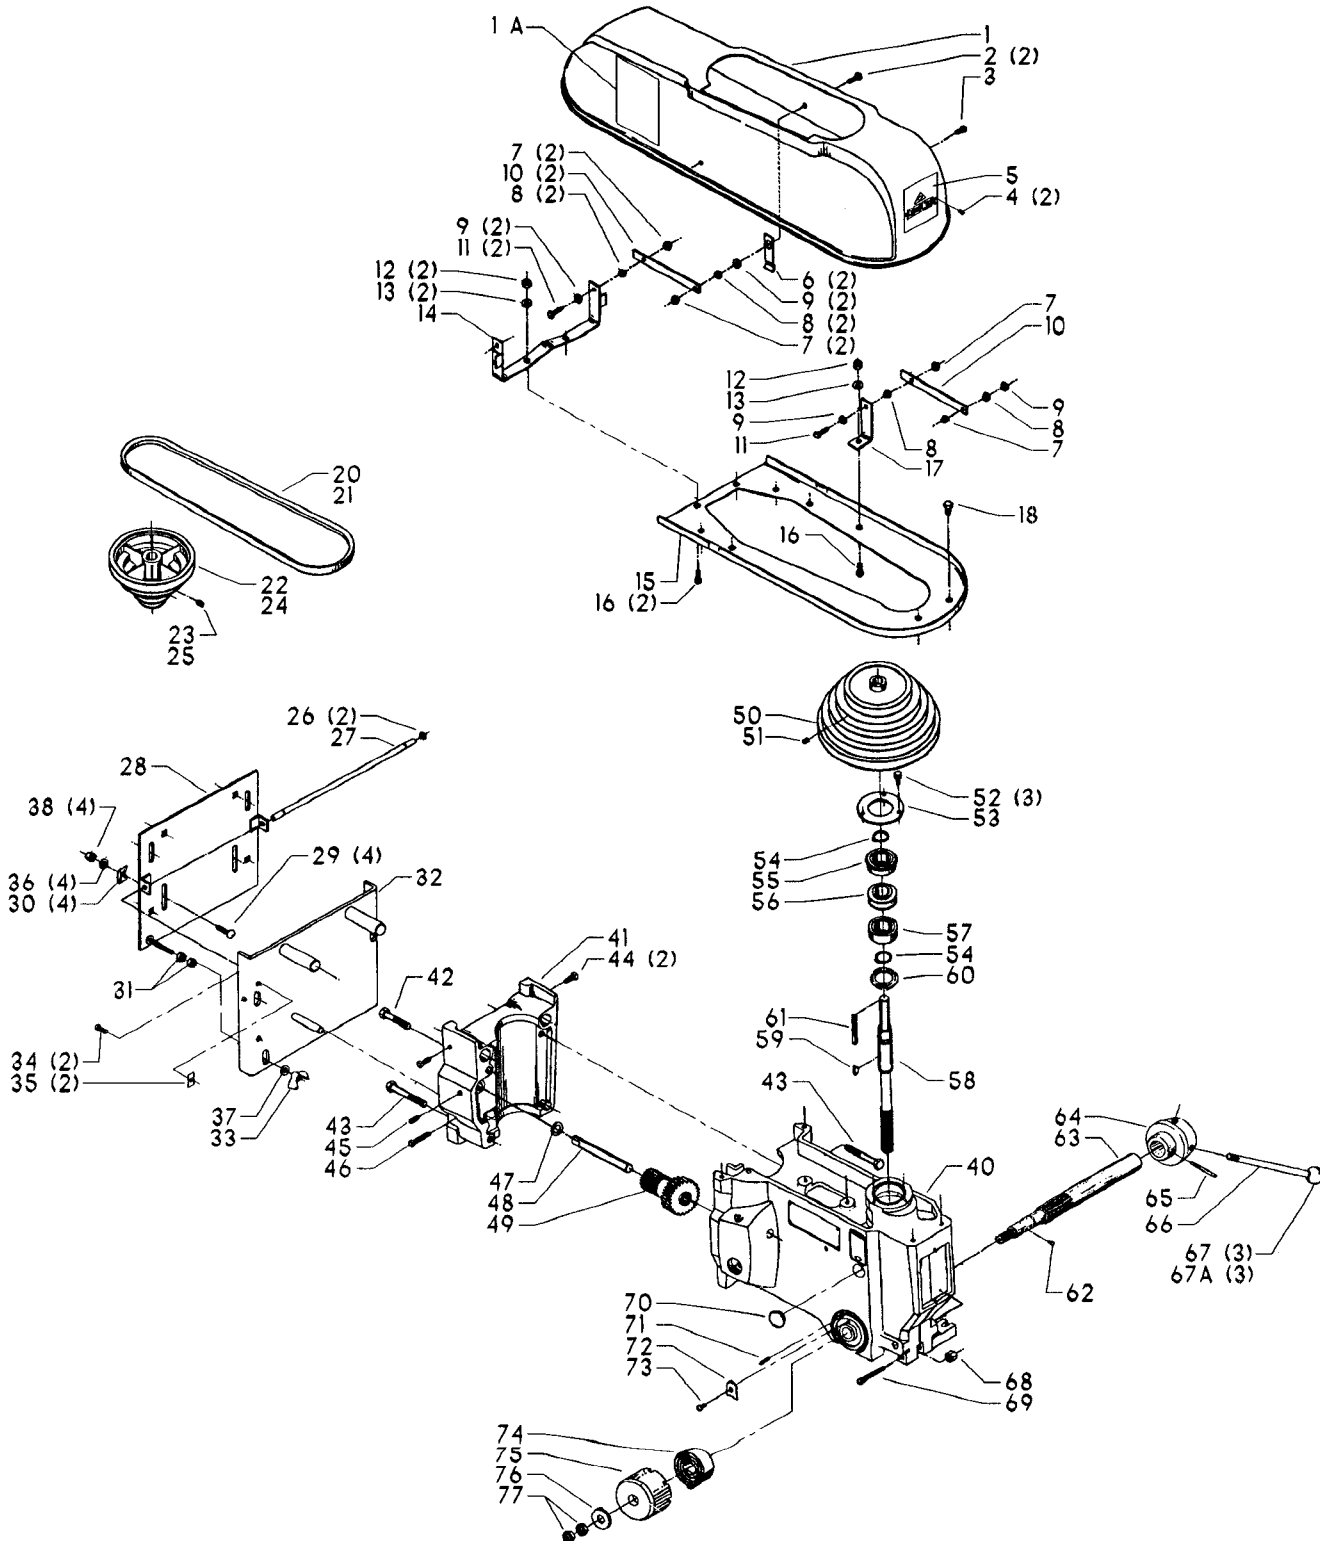

## Parts List for 17-466 Type 1

Item Number	Part Number	Description	Qty Required
1	000000-00	No Longer Available	1
1	402007520001	WARNING LABEL	1
2	000000-00	No Longer Available	2
3	901021207504S	MACHINE SCREW	1
4	901064502250S	DRIVE SCREW	2
5	402051370001	NAMEPLATE	1
6	000000-00	No Longer Available	2
7	902012101079	LOCK NUT	4
8	489026-00	HEX NUT	4
9	904010101614S	STEEL WASHER	4
10	000000-00	No Longer Available	2
11	901010600626S	CAP SCREW	2
12	902010101300S	HEX NUT	2
13	904010101620S	WASHER	2
14	401043145010	REAR BRACKET	1
15	402070545001	LOWER GUARD	1
16	901020100506	MACHINE SCREW	2
17	401040145007	FRONT BRACKET	1
18	901010600605	CAP SCREW	1
20	000000-00	No Longer Available	1
21	000000-00	No Longer Available	1
21	49-051	V BELT-REPLACES 501	1
22	000000-00	No Longer Available	1
23	901041500206	SET SCREW	1
24	41-825	HS PULY-7/8B-5ST	1
25	901041500206	SET SCREW	1
26	904150131024	RET RING	2

## Parts List for 17-466 Type 1

Item Number	Part Number	Description	Qty Required
27	000000-00	No Longer Available	1
28	1200037	MOTOR PLATE ASSY	1
28	1200040	MOTOR PLATE ASSY	1
29	901110200834S	CARRIAGE BOLT	4
30	902030002951	SPEED NUT	4
31	902010205435S	JAM NUT	1
32	1200035	MOTOR PLATE ASSY	1
33	902040101403	WING NUT	1
34	901010600649S	CAP SCREW	2
35	902030002951	SPEED NUT	2
36	904010101620S	WASHER	4
37	904010101620S	WASHER	1
38	902010101300S	HEX NUT	4
40	402073575022	HEAD ASSY	1
41	402070205005	CAP	1
42	000000-00	No Longer Available	1
43	901010603114	CAP SCREW	1
44	000000-00	No Longer Available	2
45	901041900207S	SET SCREW	1
46	000000-00	No Longer Available	1
47	904070105575	WASHER	1
48	000000-00	No Longer Available	1
49	402070515002	COMPOUND GEAR	1
50	000000-00	No Longer Available	1
51	901041500206	SET SCREW	1
52	901202416107	HEX HD SCR	3
53	000000-00	No Longer Available	1