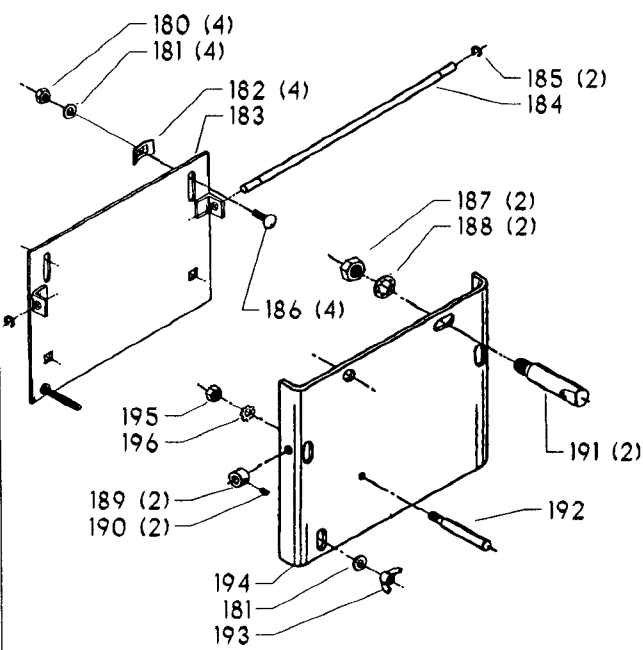

EARLY MODELS ONLY

AVAILABLE AS AN ACCESSORY

Parts List for 17-465 Type 1

Item Number	Part Number	Description	Qty Required
1	000000-00	No Longer Available	1
1	402007520001	WARNING LABEL	1
2	000000-00	No Longer Available	2
3	901021207504S	MACHINE SCREW	1
4	901064502250S	DRIVE SCREW	2
5	402051370001	NAMEPLATE	1
6	000000-00	No Longer Available	2
7	902012101079	LOCK NUT	4
8	489026-00	HEX NUT	4
9	904010101614S	STEEL WASHER	4
10	000000-00	No Longer Available	2
11	901010600626S	CAP SCREW	2
12	902010101300S	HEX NUT	2
13	904010101620S	WASHER	2
14	401043145010	REAR BRACKET	1
15	402070545001	LOWER GUARD	1
16	901020100506	MACHINE SCREW	2
17	401040145007	FRONT BRACKET	1
18	901010600605	CAP SCREW	1
20	000000-00	No Longer Available	1
21	000000-00	No Longer Available	1
21	49-051	V BELT-REPLACES 501	1
22	000000-00	No Longer Available	1
23	901041500206	SET SCREW	1
24	41-825	HS PULY-7/8B-5ST	1
25	901041500206	SET SCREW	1
26	904150131024	RET RING	2

Parts List for 17-465 Type 1

Item Number	Part Number	Description	Qty Required
27	000000-00	No Longer Available	1
28	1200037	MOTOR PLATE ASSY	1
28	1200040	MOTOR PLATE ASSY	1
29	901110200834S	CARRIAGE BOLT	4
30	902030002951	SPEED NUT	4
31	902010205435S	JAM NUT	1
32	1200035	MOTOR PLATE ASSY	1
33	902040101403	WING NUT	1
34	901010600649S	CAP SCREW	2
35	902030002951	SPEED NUT	2
36	904010101620S	WASHER	4
37	904010101620S	WASHER	1
38	902010101300S	HEX NUT	4
40	402073575022	HEAD ASSY	1
41	402070205005	CAP	1
42	000000-00	No Longer Available	1
43	901010603114	CAP SCREW	1
44	000000-00	No Longer Available	2
45	901041900207S	SET SCREW	1
46	000000-00	No Longer Available	1
47	904070105575	WASHER	1
48	000000-00	No Longer Available	1
49	402070515002	COMPOUND GEAR	1
50	000000-00	No Longer Available	1
51	901041500206	SET SCREW	1
52	901202416107	HEX HD SCR	3
53	000000-00	No Longer Available	1