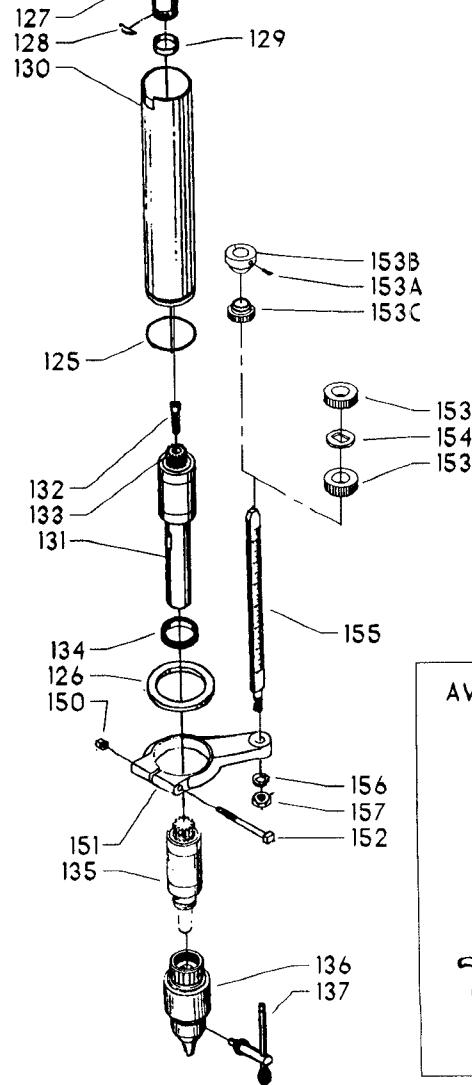

EARLY MODELS ONLY

AVAILABLE AS AN ACCESSORY

Parts List for 17-465 Type 1

Item Number	Part Number	Description	Qty Required
1	000000-00	No Longer Available	1
1	402007520001	WARNING LABEL	1
2	000000-00	No Longer Available	2
3	901021207504S	MACHINE SCREW	1
4	901064502250S	DRIVE SCREW	2
5	402051370001	NAMEPLATE	1
6	000000-00	No Longer Available	2
7	902012101079	LOCK NUT	4
8	489026-00	HEX NUT	4
9	904010101614S	STEEL WASHER	4
10	000000-00	No Longer Available	2
11	901010600626S	CAP SCREW	2
12	902010101300S	HEX NUT	2
13	904010101620S	WASHER	2
14	401043145010	REAR BRACKET	1
15	402070545001	LOWER GUARD	1
16	901020100506	MACHINE SCREW	2
17	401040145007	FRONT BRACKET	1
18	901010600605	CAP SCREW	1
20	000000-00	No Longer Available	1
21	000000-00	No Longer Available	1
21	49-051	V BELT-REPLACES 501	1
22	000000-00	No Longer Available	1
23	901041500206	SET SCREW	1
24	41-825	HS PULY-7/8B-5ST	1
25	901041500206	SET SCREW	1
26	904150131024	RET RING	2

Parts List for 17-465 Type 1

Item Number	Part Number	Description	Qty Required
27	000000-00	No Longer Available	1
28	1200037	MOTOR PLATE ASSY	1
28	1200040	MOTOR PLATE ASSY	1
29	901110200834S	CARRIAGE BOLT	4
30	902030002951	SPEED NUT	4
31	902010205435S	JAM NUT	1
32	1200035	MOTOR PLATE ASSY	1
33	902040101403	WING NUT	1
34	901010600649S	CAP SCREW	2
35	902030002951	SPEED NUT	2
36	904010101620S	WASHER	4
37	904010101620S	WASHER	1
38	902010101300S	HEX NUT	4
40	402073575022	HEAD ASSY	1
41	402070205005	CAP	1
42	000000-00	No Longer Available	1
43	901010603114	CAP SCREW	1
44	000000-00	No Longer Available	2
45	901041900207S	SET SCREW	1
46	000000-00	No Longer Available	1
47	904070105575	WASHER	1
48	000000-00	No Longer Available	1
49	402070515002	COMPOUND GEAR	1
50	000000-00	No Longer Available	1
51	901041500206	SET SCREW	1
52	901202416107	HEX HD SCR	3
53	000000-00	No Longer Available	1