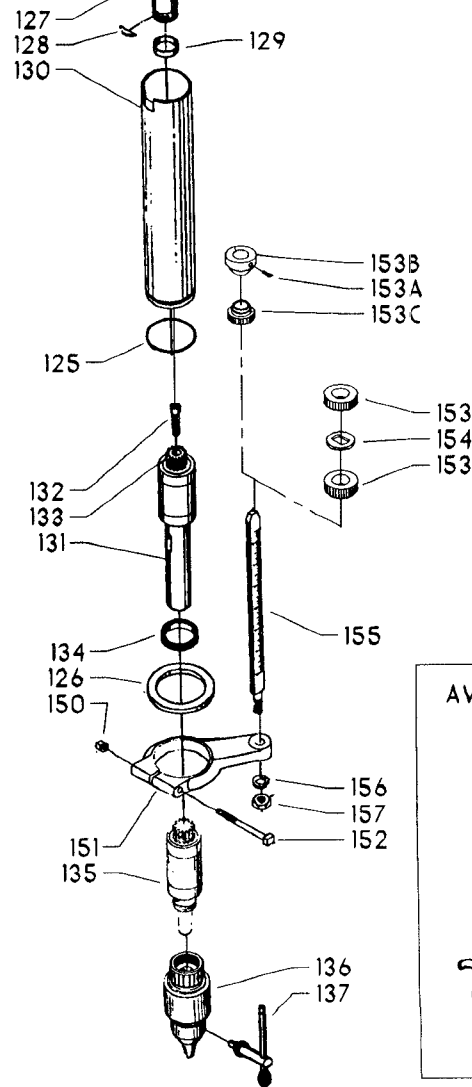

EARLY MODELS ONLY

AVAILABLE AS AN ACCESSORY

Parts List for 17-461 Type 2

Item Number	Part Number	Description	Qty Required
1	000000-00	No Longer Available	1
1	402007520001	WARNING LABEL	1
2	000000-00	No Longer Available	2
3	901021207504S	MACHINE SCREW	1
4	901064502250S	DRIVE SCREW	2
5	402051370001	NAMEPLATE	1
6	000000-00	No Longer Available	2
7	902012101079	LOCK NUT	4
8	489026-00	HEX NUT	4
9	904010101614S	STEEL WASHER	4
10	000000-00	No Longer Available	2
11	901010600626S	CAP SCREW	2
12	902010101300S	HEX NUT	2
13	904010101620S	WASHER	2
14	401043145010	REAR BRACKET	1
15	402070545001	LOWER GUARD	1
16	901020100506	MACHINE SCREW	2
17	401040145007	FRONT BRACKET	1
18	901010600605	CAP SCREW	1
20	000000-00	No Longer Available	1
21	000000-00	No Longer Available	1
21	49-051	V BELT-REPLACES 501	1
22	000000-00	No Longer Available	1
23	901041500206	SET SCREW	1
24	41-825	HS PULY-7/8B-5ST	1
25	901041500206	SET SCREW	1
26	904150131024	RET RING	2

Parts List for 17-461 Type 2

Item Number	Part Number	Description	Qty Required
27	000000-00	No Longer Available	1
28	1200037	MOTOR PLATE ASSY	1
28	1200040	MOTOR PLATE ASSY	1
29	901110200834S	CARRIAGE BOLT	4
30	902030002951	SPEED NUT	4
31	902010205435S	JAM NUT	1
32	1200035	MOTOR PLATE ASSY	1
33	902040101403	WING NUT	1
34	901010600649S	CAP SCREW	2
35	902030002951	SPEED NUT	2
36	904010101620S	WASHER	4
37	904010101620S	WASHER	1
38	902010101300S	HEX NUT	4
40	402073575022	HEAD ASSY	1
41	402070205005	CAP	1
42	000000-00	No Longer Available	1
43	901010603114	CAP SCREW	1
44	000000-00	No Longer Available	2
45	901041900207S	SET SCREW	1
46	000000-00	No Longer Available	1
47	904070105575	WASHER	1
48	000000-00	No Longer Available	1
49	402070515002	COMPOUND GEAR	1
50	000000-00	No Longer Available	1
51	901041500206	SET SCREW	1
52	901202416107	HEX HD SCR	3
53	000000-00	No Longer Available	1