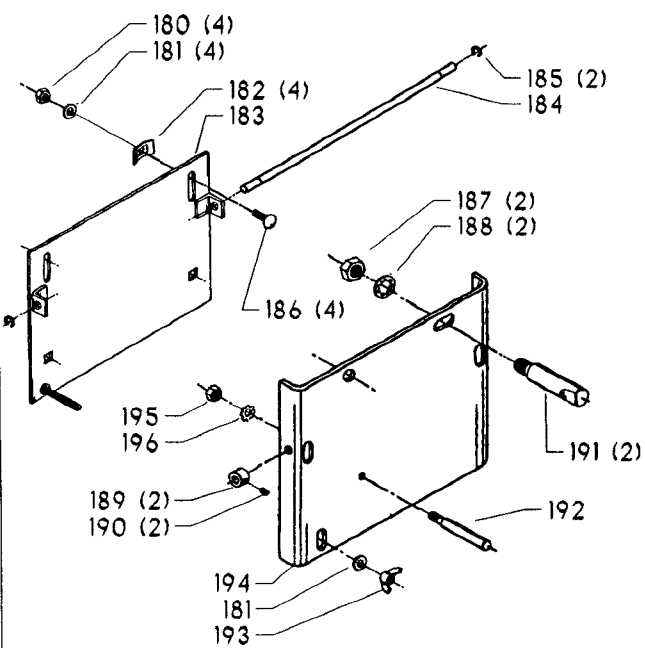

EARLY MODELS ONLY

AVAILABLE AS AN ACCESSORY

Parts List for 17-461 Type 2

Item Number	Part Number	Description	Qty Required
1	000000-00	No Longer Available	1
1	402007520001	WARNING LABEL	1
2	000000-00	No Longer Available	2
3	901021207504S	MACHINE SCREW	1
4	901064502250S	DRIVE SCREW	2
5	402051370001	NAMEPLATE	1
6	000000-00	No Longer Available	2
7	902012101079	LOCK NUT	4
8	489026-00	HEX NUT	4
9	904010101614S	STEEL WASHER	4
10	000000-00	No Longer Available	2
11	901010600626S	CAP SCREW	2
12	902010101300S	HEX NUT	2
13	904010101620S	WASHER	2
14	401043145010	REAR BRACKET	1
15	402070545001	LOWER GUARD	1
16	901020100506	MACHINE SCREW	2
17	401040145007	FRONT BRACKET	1
18	901010600605	CAP SCREW	1
20	000000-00	No Longer Available	1
21	000000-00	No Longer Available	1
21	49-051	V BELT-REPLACES 501	1
22	000000-00	No Longer Available	1
23	901041500206	SET SCREW	1
24	41-825	HS PULY-7/8B-5ST	1
25	901041500206	SET SCREW	1
26	904150131024	RET RING	2

Parts List for 17-461 Type 2

Item Number	Part Number	Description	Qty Required
27	000000-00	No Longer Available	1
28	1200037	MOTOR PLATE ASSY	1
28	1200040	MOTOR PLATE ASSY	1
29	901110200834S	CARRIAGE BOLT	4
30	902030002951	SPEED NUT	4
31	902010205435S	JAM NUT	1
32	1200035	MOTOR PLATE ASSY	1
33	902040101403	WING NUT	1
34	901010600649S	CAP SCREW	2
35	902030002951	SPEED NUT	2
36	904010101620S	WASHER	4
37	904010101620S	WASHER	1
38	902010101300S	HEX NUT	4
40	402073575022	HEAD ASSY	1
41	402070205005	CAP	1
42	000000-00	No Longer Available	1
43	901010603114	CAP SCREW	1
44	000000-00	No Longer Available	2
45	901041900207S	SET SCREW	1
46	000000-00	No Longer Available	1
47	904070105575	WASHER	1
48	000000-00	No Longer Available	1
49	402070515002	COMPOUND GEAR	1
50	000000-00	No Longer Available	1
51	901041500206	SET SCREW	1
52	901202416107	HEX HD SCR	3
53	000000-00	No Longer Available	1