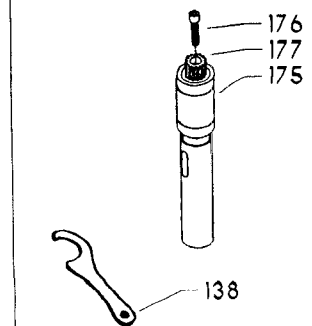

EARLY MODELS ONLY

AVAILABLE AS AN ACCESSORY

Parts List for 17-461 Type 2

Item Number	Part Number	Description	Qty Required
1	000000-00	No Longer Available	1
1	402007520001	WARNING LABEL	1
2	000000-00	No Longer Available	2
3	901021207504S	MACHINE SCREW	1
4	901064502250S	DRIVE SCREW	2
5	402051370001	NAMEPLATE	1
6	000000-00	No Longer Available	2
7	902012101079	LOCK NUT	4
8	489026-00	HEX NUT	4
9	904010101614S	STEEL WASHER	4
10	000000-00	No Longer Available	2
11	901010600626S	CAP SCREW	2
12	902010101300S	HEX NUT	2
13	904010101620S	WASHER	2
14	401043145010	REAR BRACKET	1
15	402070545001	LOWER GUARD	1
16	901020100506	MACHINE SCREW	2
17	401040145007	FRONT BRACKET	1
18	901010600605	CAP SCREW	1
20	000000-00	No Longer Available	1
21	000000-00	No Longer Available	1
21	49-051	V BELT-REPLACES 501	1
22	000000-00	No Longer Available	1
23	901041500206	SET SCREW	1
24	41-825	HS PULY-7/8B-5ST	1
25	901041500206	SET SCREW	1
26	904150131024	RET RING	2

Parts List for 17-461 Type 2

Item Number	Part Number	Description	Qty Required
27	000000-00	No Longer Available	1
28	1200037	MOTOR PLATE ASSY	1
28	1200040	MOTOR PLATE ASSY	1
29	901110200834S	CARRIAGE BOLT	4
30	902030002951	SPEED NUT	4
31	902010205435S	JAM NUT	1
32	1200035	MOTOR PLATE ASSY	1
33	902040101403	WING NUT	1
34	901010600649S	CAP SCREW	2
35	902030002951	SPEED NUT	2
36	904010101620S	WASHER	4
37	904010101620S	WASHER	1
38	902010101300S	HEX NUT	4
40	402073575022	HEAD ASSY	1
41	402070205005	CAP	1
42	000000-00	No Longer Available	1
43	901010603114	CAP SCREW	1
44	000000-00	No Longer Available	2
45	901041900207S	SET SCREW	1
46	000000-00	No Longer Available	1
47	904070105575	WASHER	1
48	000000-00	No Longer Available	1
49	402070515002	COMPOUND GEAR	1
50	000000-00	No Longer Available	1
51	901041500206	SET SCREW	1
52	901202416107	HEX HD SCR	3
53	000000-00	No Longer Available	1