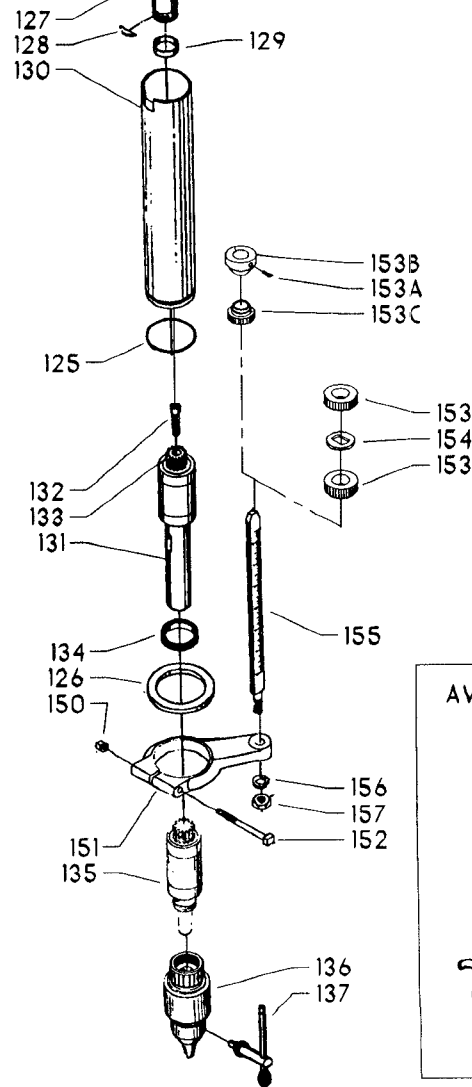

EARLY MODELS ONLY

AVAILABLE AS AN ACCESSORY

Parts List for 17-452 Type 1

Item Number	Part Number	Description	Qty Required
1	000000-00	No Longer Available	1
1	402007520001	WARNING LABEL	1
2	000000-00	No Longer Available	2
3	901021207504S	MACHINE SCREW	1
4	901064502250S	DRIVE SCREW	2
5	402051370001	NAMEPLATE	1
6	000000-00	No Longer Available	2
7	902012101079	LOCK NUT	4
8	489026-00	HEX NUT	4
9	904010101614S	STEEL WASHER	4
10	000000-00	No Longer Available	2
11	901010600626S	CAP SCREW	2
12	902010101300S	HEX NUT	2
13	904010101620S	WASHER	2
14	401043145010	REAR BRACKET	1
15	402070545001	LOWER GUARD	1
16	901020100506	MACHINE SCREW	2
17	401040145007	FRONT BRACKET	1
18	901010600605	CAP SCREW	1
20	000000-00	No Longer Available	1
21	000000-00	No Longer Available	1
21	49-051	V BELT-REPLACES 501	1
22	000000-00	No Longer Available	1
23	901041500206	SET SCREW	1
24	41-825	HS PULY-7/8B-5ST	1
25	901041500206	SET SCREW	1
26	904150131024	RET RING	2

Parts List for 17-452 Type 1

Item Number	Part Number	Description	Qty Required
27	000000-00	No Longer Available	1
28	1200037	MOTOR PLATE ASSY	1
28	1200040	MOTOR PLATE ASSY	1
29	901110200834S	CARRIAGE BOLT	4
30	902030002951	SPEED NUT	4
31	902010205435S	JAM NUT	1
32	1200035	MOTOR PLATE ASSY	1
33	902040101403	WING NUT	1
34	901010600649S	CAP SCREW	2
35	902030002951	SPEED NUT	2
36	904010101620S	WASHER	4
37	904010101620S	WASHER	1
38	902010101300S	HEX NUT	4
40	402073575022	HEAD ASSY	1
41	402070205005	CAP	1
42	000000-00	No Longer Available	1
43	901010603114	CAP SCREW	1
44	000000-00	No Longer Available	2
45	901041900207S	SET SCREW	1
46	000000-00	No Longer Available	1
47	904070105575	WASHER	1
48	000000-00	No Longer Available	1
49	402070515002	COMPOUND GEAR	1
50	000000-00	No Longer Available	1
51	901041500206	SET SCREW	1
52	901202416107	HEX HD SCR	3
53	000000-00	No Longer Available	1