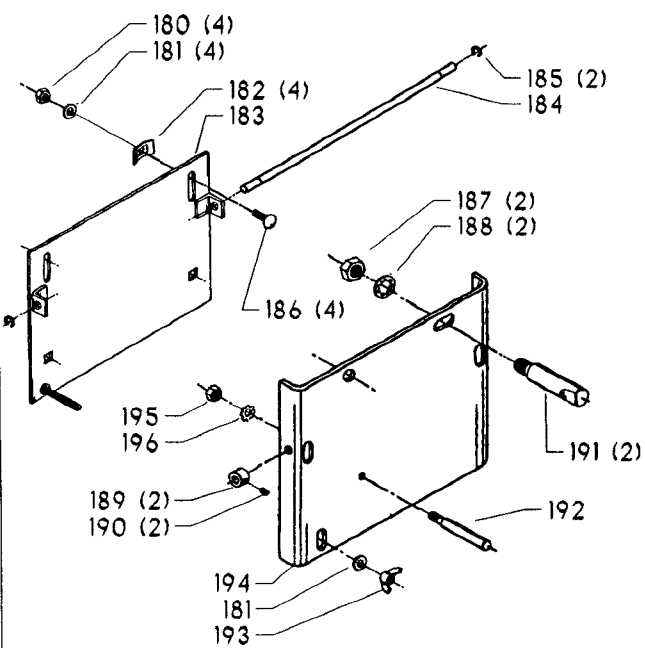

EARLY MODELS ONLY

AVAILABLE AS AN ACCESSORY