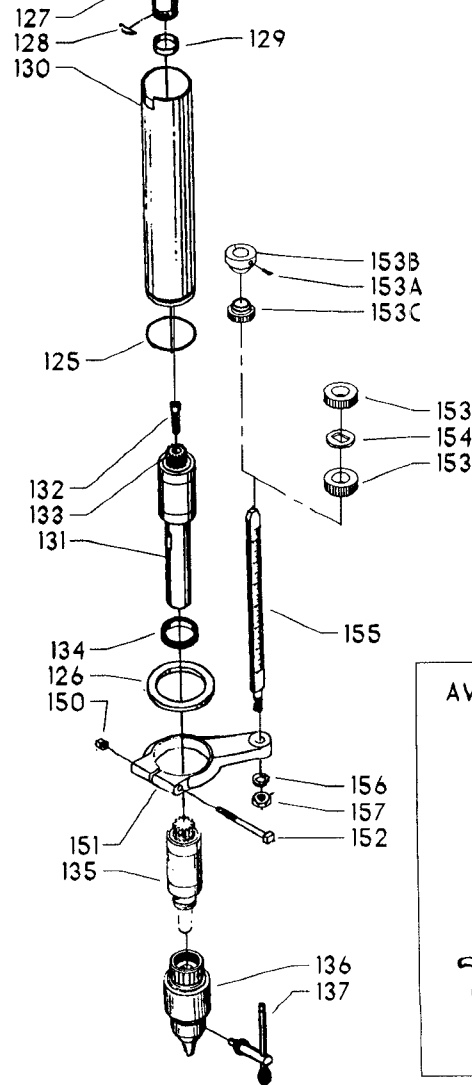

EARLY MODELS ONLY

AVAILABLE AS AN ACCESSORY

Parts List for 17-446 Type 1

Item Number	Part Number	Description	Qty Required
1	000000-00	No Longer Available	1
1	402007520001	WARNING LABEL	1
2	000000-00	No Longer Available	2
3	901021207504S	MACHINE SCREW	1
4	901064502250S	DRIVE SCREW	2
5	402051370001	NAMEPLATE	1
6	000000-00	No Longer Available	2
7	902012101079	LOCK NUT	4
8	489026-00	HEX NUT	4
9	904010101614S	STEEL WASHER	4
10	000000-00	No Longer Available	2
11	901010600626S	CAP SCREW	2
12	902010101300S	HEX NUT	2
13	904010101620S	WASHER	2
14	401043145010	REAR BRACKET	1
15	402070545001	LOWER GUARD	1
16	901020100506	MACHINE SCREW	2
17	401040145007	FRONT BRACKET	1
18	901010600605	CAP SCREW	1
20	000000-00	No Longer Available	1
21	000000-00	No Longer Available	1
21	49-051	V BELT-REPLACES 501	1
22	000000-00	No Longer Available	1
23	901041500206	SET SCREW	1
24	41-825	HS PULY-7/8B-5ST	1
25	901041500206	SET SCREW	1
26	904150131024	RET RING	2

Parts List for 17-446 Type 1

Item Number	Part Number	Description	Qty Required
27	000000-00	No Longer Available	1
28	1200037	MOTOR PLATE ASSY	1
28	1200040	MOTOR PLATE ASSY	1
29	901110200834S	CARRIAGE BOLT	4
30	902030002951	SPEED NUT	4
31	902010205435S	JAM NUT	1
32	1200035	MOTOR PLATE ASSY	1
33	902040101403	WING NUT	1
34	901010600649S	CAP SCREW	2
35	902030002951	SPEED NUT	2
36	904010101620S	WASHER	4
37	904010101620S	WASHER	1
38	902010101300S	HEX NUT	4
40	402073575022	HEAD ASSY	1
41	402070205005	CAP	1
42	000000-00	No Longer Available	1
43	901010603114	CAP SCREW	1
44	000000-00	No Longer Available	2
45	901041900207S	SET SCREW	1
46	000000-00	No Longer Available	1
47	904070105575	WASHER	1
48	000000-00	No Longer Available	1
49	402070515002	COMPOUND GEAR	1
50	000000-00	No Longer Available	1
51	901041500206	SET SCREW	1
52	901202416107	HEX HD SCR	3
53	000000-00	No Longer Available	1