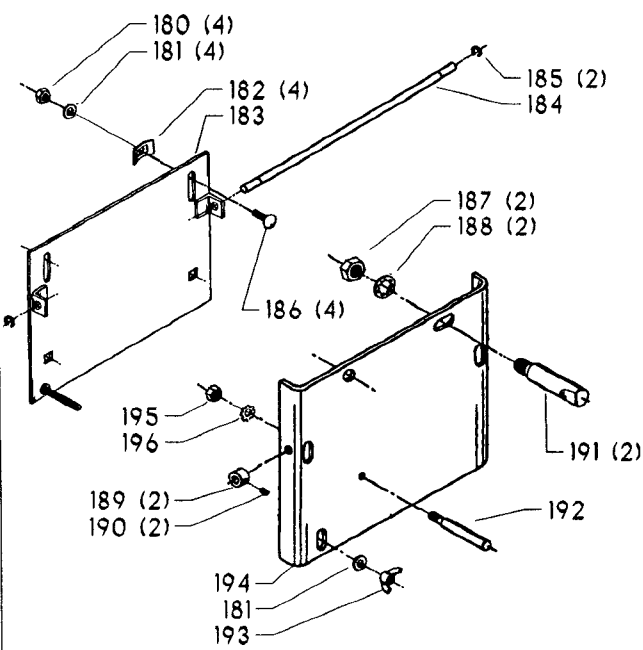

EARLY MODELS ONLY

AVAILABLE AS AN ACCESSORY

Parts List for 17-446 Type 1

Item Number	Part Number	Description	Qty Required
1	000000-00	No Longer Available	1
1	402007520001	WARNING LABEL	1
2	000000-00	No Longer Available	2
3	901021207504S	MACHINE SCREW	1
4	901064502250S	DRIVE SCREW	2
5	402051370001	NAMEPLATE	1
6	000000-00	No Longer Available	2
7	902012101079	LOCK NUT	4
8	489026-00	HEX NUT	4
9	904010101614S	STEEL WASHER	4
10	000000-00	No Longer Available	2
11	901010600626S	CAP SCREW	2
12	902010101300S	HEX NUT	2
13	904010101620S	WASHER	2
14	401043145010	REAR BRACKET	1
15	402070545001	LOWER GUARD	1
16	901020100506	MACHINE SCREW	2
17	401040145007	FRONT BRACKET	1
18	901010600605	CAP SCREW	1
20	000000-00	No Longer Available	1
21	000000-00	No Longer Available	1
21	49-051	V BELT-REPLACES 501	1
22	000000-00	No Longer Available	1
23	901041500206	SET SCREW	1
24	41-825	HS PULY-7/8B-5ST	1
25	901041500206	SET SCREW	1
26	904150131024	RET RING	2

Parts List for 17-446 Type 1

Item Number	Part Number	Description	Qty Required
27	000000-00	No Longer Available	1
28	1200037	MOTOR PLATE ASSY	1
28	1200040	MOTOR PLATE ASSY	1
29	901110200834S	CARRIAGE BOLT	4
30	902030002951	SPEED NUT	4
31	902010205435S	JAM NUT	1
32	1200035	MOTOR PLATE ASSY	1
33	902040101403	WING NUT	1
34	901010600649S	CAP SCREW	2
35	902030002951	SPEED NUT	2
36	904010101620S	WASHER	4
37	904010101620S	WASHER	1
38	902010101300S	HEX NUT	4
40	402073575022	HEAD ASSY	1
41	402070205005	CAP	1
42	000000-00	No Longer Available	1
43	901010603114	CAP SCREW	1
44	000000-00	No Longer Available	2
45	901041900207S	SET SCREW	1
46	000000-00	No Longer Available	1
47	904070105575	WASHER	1
48	000000-00	No Longer Available	1
49	402070515002	COMPOUND GEAR	1
50	000000-00	No Longer Available	1
51	901041500206	SET SCREW	1
52	901202416107	HEX HD SCR	3
53	000000-00	No Longer Available	1