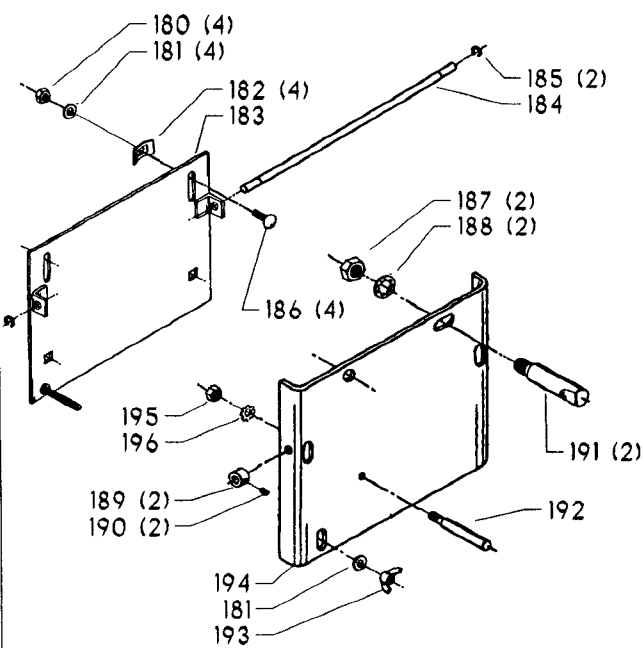

EARLY MODELS ONLY

AVAILABLE AS AN ACCESSORY

Parts List for 17-442 Type 1

Item Number	Part Number	Description	Qty Required
1	000000-00	No Longer Available	1
1	402007520001	WARNING LABEL	1
2	000000-00	No Longer Available	2
3	901021207504S	MACHINE SCREW	1
4	901064502250S	DRIVE SCREW	2
5	402051370001	NAMEPLATE	1
6	000000-00	No Longer Available	2
7	902012101079	LOCK NUT	4
8	489026-00	HEX NUT	4
9	904010101614S	STEEL WASHER	4
10	000000-00	No Longer Available	2
11	901010600626S	CAP SCREW	2
12	902010101300S	HEX NUT	2
13	904010101620S	WASHER	2
14	401043145010	REAR BRACKET	1
15	402070545001	LOWER GUARD	1
16	901020100506	MACHINE SCREW	2
17	401040145007	FRONT BRACKET	1
18	901010600605	CAP SCREW	1
20	000000-00	No Longer Available	1
21	000000-00	No Longer Available	1
21	49-051	V BELT-REPLACES 501	1
22	000000-00	No Longer Available	1
23	901041500206	SET SCREW	1
24	41-825	HS PULY-7/8B-5ST	1
25	901041500206	SET SCREW	1
26	904150131024	RET RING	2

Parts List for 17-442 Type 1

Item Number	Part Number	Description	Qty Required
27	000000-00	No Longer Available	1
28	1200037	MOTOR PLATE ASSY	1
28	1200040	MOTOR PLATE ASSY	1
29	901110200834S	CARRIAGE BOLT	4
30	902030002951	SPEED NUT	4
31	902010205435S	JAM NUT	1
32	1200035	MOTOR PLATE ASSY	1
33	902040101403	WING NUT	1
34	901010600649S	CAP SCREW	2
35	902030002951	SPEED NUT	2
36	904010101620S	WASHER	4
37	904010101620S	WASHER	1
38	902010101300S	HEX NUT	4
40	402073575022	HEAD ASSY	1
41	402070205005	CAP	1
42	000000-00	No Longer Available	1
43	901010603114	CAP SCREW	1
44	000000-00	No Longer Available	2
45	901041900207S	SET SCREW	1
46	000000-00	No Longer Available	1
47	904070105575	WASHER	1
48	000000-00	No Longer Available	1
49	402070515002	COMPOUND GEAR	1
50	000000-00	No Longer Available	1
51	901041500206	SET SCREW	1
52	901202416107	HEX HD SCR	3
53	000000-00	No Longer Available	1