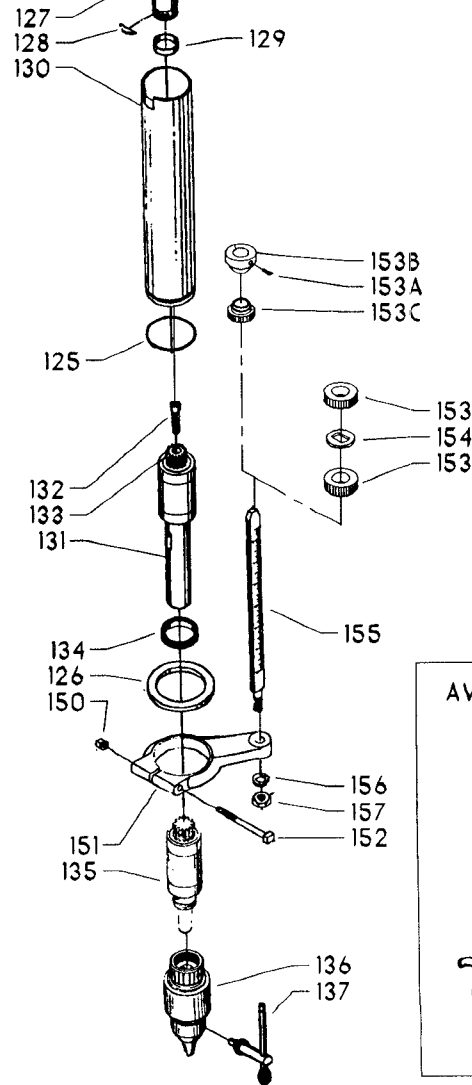

EARLY MODELS ONLY

AVAILABLE AS AN ACCESSORY

Parts List for 17-441 Type 1

Item Number	Part Number	Description	Qty Required
1	000000-00	No Longer Available	1
1	402007520001	WARNING LABEL	1
2	000000-00	No Longer Available	2
3	901021207504S	MACHINE SCREW	1
4	901064502250S	DRIVE SCREW	2
5	402051370001	NAMEPLATE	1
6	000000-00	No Longer Available	2
7	902012101079	LOCK NUT	4
8	489026-00	HEX NUT	4
9	904010101614S	STEEL WASHER	4
10	000000-00	No Longer Available	2
11	901010600626S	CAP SCREW	2
12	902010101300S	HEX NUT	2
13	904010101620S	WASHER	2
14	401043145010	REAR BRACKET	1
15	402070545001	LOWER GUARD	1
16	901020100506	MACHINE SCREW	2
17	401040145007	FRONT BRACKET	1
18	901010600605	CAP SCREW	1
20	000000-00	No Longer Available	1
21	000000-00	No Longer Available	1
21	49-051	V BELT-REPLACES 501	1
22	000000-00	No Longer Available	1
23	901041500206	SET SCREW	1
24	41-825	HS PULY-7/8B-5ST	1
25	901041500206	SET SCREW	1
26	904150131024	RET RING	2

Parts List for 17-441 Type 1

Item Number	Part Number	Description	Qty Required
27	000000-00	No Longer Available	1
28	1200037	MOTOR PLATE ASSY	1
28	1200040	MOTOR PLATE ASSY	1
29	901110200834S	CARRIAGE BOLT	4
30	902030002951	SPEED NUT	4
31	902010205435S	JAM NUT	1
32	1200035	MOTOR PLATE ASSY	1
33	902040101403	WING NUT	1
34	901010600649S	CAP SCREW	2
35	902030002951	SPEED NUT	2
36	904010101620S	WASHER	4
37	904010101620S	WASHER	1
38	902010101300S	HEX NUT	4
40	402073575022	HEAD ASSY	1
41	402070205005	CAP	1
42	000000-00	No Longer Available	1
43	901010603114	CAP SCREW	1
44	000000-00	No Longer Available	2
45	901041900207S	SET SCREW	1
46	000000-00	No Longer Available	1
47	904070105575	WASHER	1
48	000000-00	No Longer Available	1
49	402070515002	COMPOUND GEAR	1
50	000000-00	No Longer Available	1
51	901041500206	SET SCREW	1
52	901202416107	HEX HD SCR	3
53	000000-00	No Longer Available	1