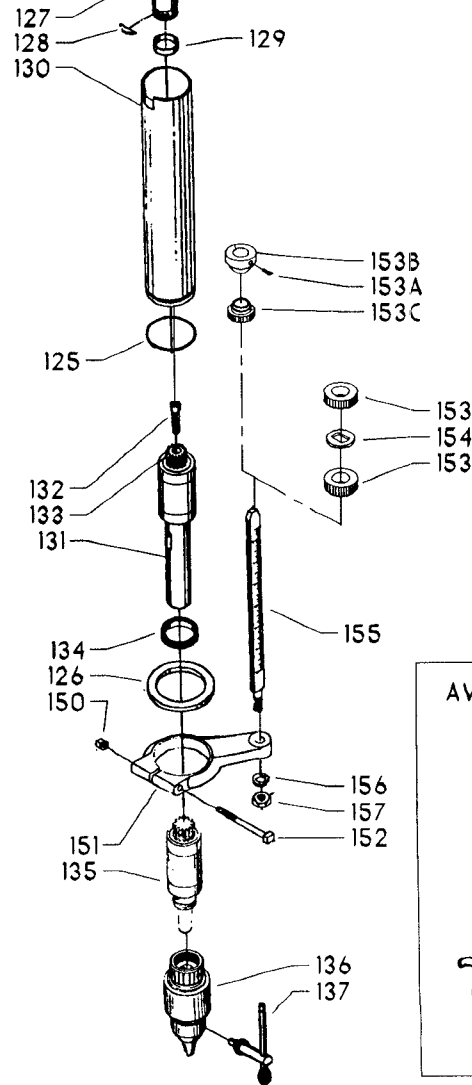

EARLY MODELS ONLY

AVAILABLE AS AN ACCESSORY

Parts List for 17-431 Type 1

Item Number	Part Number	Description	Qty Required
1	000000-00	No Longer Available	1
1	402007520001	WARNING LABEL	1
2	000000-00	No Longer Available	2
3	901021207504S	MACHINE SCREW	1
4	901064502250S	DRIVE SCREW	2
5	402051370001	NAMEPLATE	1
6	000000-00	No Longer Available	2
7	902012101079	LOCK NUT	4
8	489026-00	HEX NUT	4
9	904010101614S	STEEL WASHER	4
10	000000-00	No Longer Available	2
11	901010600626S	CAP SCREW	2
12	902010101300S	HEX NUT	2
13	904010101620S	WASHER	2
14	401043145010	REAR BRACKET	1
15	402070545001	LOWER GUARD	1
16	901020100506	MACHINE SCREW	2
17	401040145007	FRONT BRACKET	1
18	901010600605	CAP SCREW	1
20	000000-00	No Longer Available	1
21	000000-00	No Longer Available	1
21	49-051	V BELT-REPLACES 501	1
22	000000-00	No Longer Available	1
23	901041500206	SET SCREW	1
24	41-825	HS PULY-7/8B-5ST	1
25	901041500206	SET SCREW	1
26	904150131024	RET RING	2

Parts List for 17-431 Type 1

Item Number	Part Number	Description	Qty Required
27	000000-00	No Longer Available	1
28	1200037	MOTOR PLATE ASSY	1
28	1200040	MOTOR PLATE ASSY	1
29	901110200834S	CARRIAGE BOLT	4
30	902030002951	SPEED NUT	4
31	902010205435S	JAM NUT	1
32	1200035	MOTOR PLATE ASSY	1
33	902040101403	WING NUT	1
34	901010600649S	CAP SCREW	2
35	902030002951	SPEED NUT	2
36	904010101620S	WASHER	4
37	904010101620S	WASHER	1
38	902010101300S	HEX NUT	4
40	402073575022	HEAD ASSY	1
41	402070205005	CAP	1
42	000000-00	No Longer Available	1
43	901010603114	CAP SCREW	1
44	000000-00	No Longer Available	2
45	901041900207S	SET SCREW	1
46	000000-00	No Longer Available	1
47	904070105575	WASHER	1
48	000000-00	No Longer Available	1
49	402070515002	COMPOUND GEAR	1
50	000000-00	No Longer Available	1
51	901041500206	SET SCREW	1
52	901202416107	HEX HD SCR	3
53	000000-00	No Longer Available	1