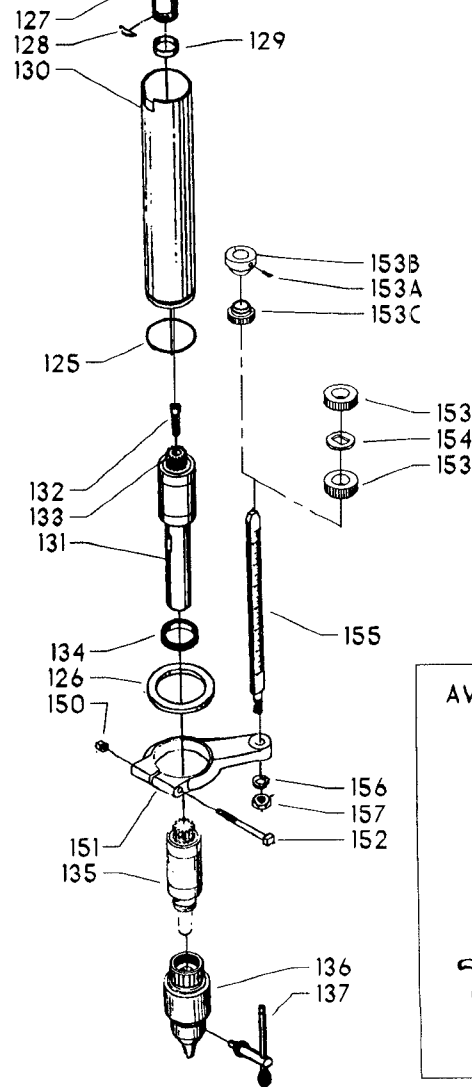

EARLY MODELS ONLY

AVAILABLE AS AN ACCESSORY

Parts List for 17-426 Type 1

Item Number	Part Number	Description	Qty Required
1	000000-00	No Longer Available	1
1	402007520001	WARNING LABEL	1
2	000000-00	No Longer Available	2
3	901021207504S	MACHINE SCREW	1
4	901064502250S	DRIVE SCREW	2
5	402051370001	NAMEPLATE	1
6	000000-00	No Longer Available	2
7	902012101079	LOCK NUT	4
8	489026-00	HEX NUT	4
9	904010101614S	STEEL WASHER	4
10	000000-00	No Longer Available	2
11	901010600626S	CAP SCREW	2
12	902010101300S	HEX NUT	2
13	904010101620S	WASHER	2
14	401043145010	REAR BRACKET	1
15	402070545001	LOWER GUARD	1
16	901020100506	MACHINE SCREW	2
17	401040145007	FRONT BRACKET	1
18	901010600605	CAP SCREW	1
20	000000-00	No Longer Available	1
21	000000-00	No Longer Available	1
21	49-051	V BELT-REPLACES 501	1
22	000000-00	No Longer Available	1
23	901041500206	SET SCREW	1
24	41-825	HS PULY-7/8B-5ST	1
25	901041500206	SET SCREW	1
26	904150131024	RET RING	2

Parts List for 17-426 Type 1

Item Number	Part Number	Description	Qty Required
27	000000-00	No Longer Available	1
28	1200037	MOTOR PLATE ASSY	1
28	1200040	MOTOR PLATE ASSY	1
29	901110200834S	CARRIAGE BOLT	4
30	902030002951	SPEED NUT	4
31	902010205435S	JAM NUT	1
32	1200035	MOTOR PLATE ASSY	1
33	902040101403	WING NUT	1
34	901010600649S	CAP SCREW	2
35	902030002951	SPEED NUT	2
36	904010101620S	WASHER	4
37	904010101620S	WASHER	1
38	902010101300S	HEX NUT	4
40	402073575022	HEAD ASSY	1
41	402070205005	CAP	1
42	000000-00	No Longer Available	1
43	901010603114	CAP SCREW	1
44	000000-00	No Longer Available	2
45	901041900207S	SET SCREW	1
46	000000-00	No Longer Available	1
47	904070105575	WASHER	1
48	000000-00	No Longer Available	1
49	402070515002	COMPOUND GEAR	1
50	000000-00	No Longer Available	1
51	901041500206	SET SCREW	1
52	901202416107	HEX HD SCR	3
53	000000-00	No Longer Available	1