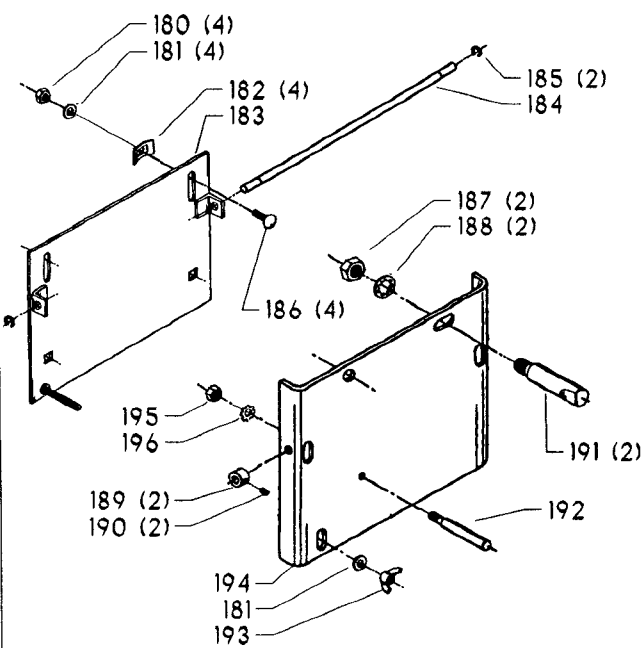

EARLY MODELS ONLY

AVAILABLE AS AN ACCESSORY

Parts List for 17-426 Type 1

Item Number	Part Number	Description	Qty Required
1	000000-00	No Longer Available	1
1	402007520001	WARNING LABEL	1
2	000000-00	No Longer Available	2
3	901021207504S	MACHINE SCREW	1
4	901064502250S	DRIVE SCREW	2
5	402051370001	NAMEPLATE	1
6	000000-00	No Longer Available	2
7	902012101079	LOCK NUT	4
8	489026-00	HEX NUT	4
9	904010101614S	STEEL WASHER	4
10	000000-00	No Longer Available	2
11	901010600626S	CAP SCREW	2
12	902010101300S	HEX NUT	2
13	904010101620S	WASHER	2
14	401043145010	REAR BRACKET	1
15	402070545001	LOWER GUARD	1
16	901020100506	MACHINE SCREW	2
17	401040145007	FRONT BRACKET	1
18	901010600605	CAP SCREW	1
20	000000-00	No Longer Available	1
21	000000-00	No Longer Available	1
21	49-051	V BELT-REPLACES 501	1
22	000000-00	No Longer Available	1
23	901041500206	SET SCREW	1
24	41-825	HS PULY-7/8B-5ST	1
25	901041500206	SET SCREW	1
26	904150131024	RET RING	2

Parts List for 17-426 Type 1

Item Number	Part Number	Description	Qty Required
27	000000-00	No Longer Available	1
28	1200037	MOTOR PLATE ASSY	1
28	1200040	MOTOR PLATE ASSY	1
29	901110200834S	CARRIAGE BOLT	4
30	902030002951	SPEED NUT	4
31	902010205435S	JAM NUT	1
32	1200035	MOTOR PLATE ASSY	1
33	902040101403	WING NUT	1
34	901010600649S	CAP SCREW	2
35	902030002951	SPEED NUT	2
36	904010101620S	WASHER	4
37	904010101620S	WASHER	1
38	902010101300S	HEX NUT	4
40	402073575022	HEAD ASSY	1
41	402070205005	CAP	1
42	000000-00	No Longer Available	1
43	901010603114	CAP SCREW	1
44	000000-00	No Longer Available	2
45	901041900207S	SET SCREW	1
46	000000-00	No Longer Available	1
47	904070105575	WASHER	1
48	000000-00	No Longer Available	1
49	402070515002	COMPOUND GEAR	1
50	000000-00	No Longer Available	1
51	901041500206	SET SCREW	1
52	901202416107	HEX HD SCR	3
53	000000-00	No Longer Available	1