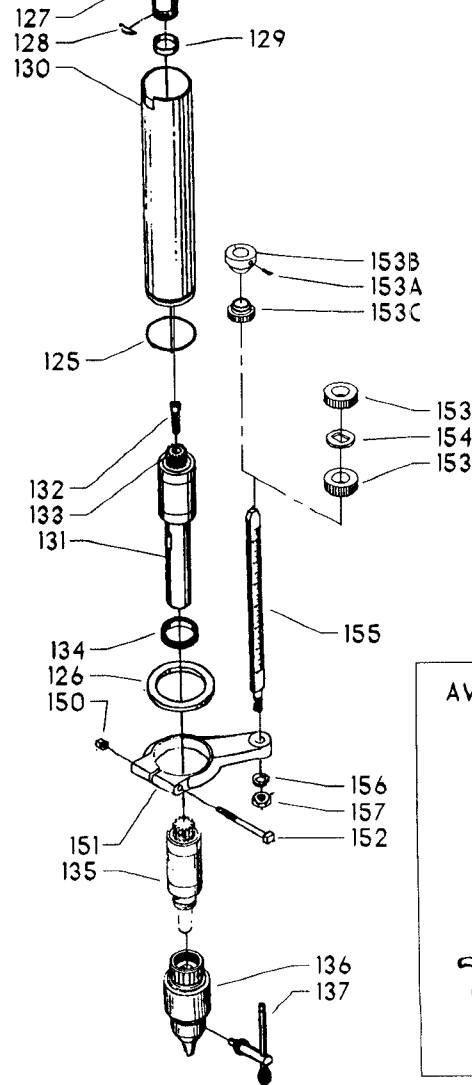

EARLY MODELS ONLY

AVAILABLE AS AN ACCESSORY

Parts List for 17-422 Type 1

Item Number	Part Number	Description	Qty Required
1	000000-00	No Longer Available	1
1	402007520001	WARNING LABEL	1
2	000000-00	No Longer Available	2
3	901021207504S	MACHINE SCREW	1
4	901064502250S	DRIVE SCREW	2
5	402051370001	NAMEPLATE	1
6	000000-00	No Longer Available	2
7	902012101079	LOCK NUT	4
8	489026-00	HEX NUT	4
9	904010101614S	STEEL WASHER	4
10	000000-00	No Longer Available	2
11	901010600626S	CAP SCREW	2
12	902010101300S	HEX NUT	2
13	904010101620S	WASHER	2
14	401043145010	REAR BRACKET	1
15	402070545001	LOWER GUARD	1
16	901020100506	MACHINE SCREW	2
17	401040145007	FRONT BRACKET	1
18	901010600605	CAP SCREW	1
20	000000-00	No Longer Available	1
21	000000-00	No Longer Available	1
21	49-051	V BELT-REPLACES 501	1
22	000000-00	No Longer Available	1
23	901041500206	SET SCREW	1
24	41-825	HS PULY-7/8B-5ST	1
25	901041500206	SET SCREW	1
26	904150131024	RET RING	2

Parts List for 17-422 Type 1

Item Number	Part Number	Description	Qty Required
27	000000-00	No Longer Available	1
28	1200037	MOTOR PLATE ASSY	1
28	1200040	MOTOR PLATE ASSY	1
29	901110200834S	CARRIAGE BOLT	4
30	902030002951	SPEED NUT	4
31	902010205435S	JAM NUT	1
32	1200035	MOTOR PLATE ASSY	1
33	902040101403	WING NUT	1
34	901010600649S	CAP SCREW	2
35	902030002951	SPEED NUT	2
36	904010101620S	WASHER	4
37	904010101620S	WASHER	1
38	902010101300S	HEX NUT	4
40	402073575022	HEAD ASSY	1
41	402070205005	CAP	1
42	000000-00	No Longer Available	1
43	901010603114	CAP SCREW	1
44	000000-00	No Longer Available	2
45	901041900207S	SET SCREW	1
46	000000-00	No Longer Available	1
47	904070105575	WASHER	1
48	000000-00	No Longer Available	1
49	402070515002	COMPOUND GEAR	1
50	000000-00	No Longer Available	1
51	901041500206	SET SCREW	1
52	901202416107	HEX HD SCR	3
53	000000-00	No Longer Available	1