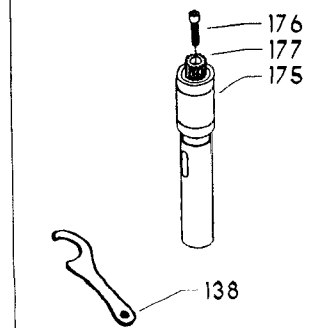

EARLY MODELS ONLY

AVAILABLE AS AN ACCESSORY

Parts List for 17-413 Type 2

Item Number	Part Number	Description	Qty Required
1	000000-00	No Longer Available	1
1	402007520001	WARNING LABEL	1
2	000000-00	No Longer Available	2
3	901021207504S	MACHINE SCREW	1
4	901064502250S	DRIVE SCREW	2
5	402051370001	NAMEPLATE	1
6	000000-00	No Longer Available	2
7	902012101079	LOCK NUT	4
8	489026-00	HEX NUT	4
9	904010101614S	STEEL WASHER	4
10	000000-00	No Longer Available	2
11	901010600626S	CAP SCREW	2
12	902010101300S	HEX NUT	2
13	904010101620S	WASHER	2
14	401043145010	REAR BRACKET	1
15	402070545001	LOWER GUARD	1
16	901020100506	MACHINE SCREW	2
17	401040145007	FRONT BRACKET	1
18	901010600605	CAP SCREW	1
20	000000-00	No Longer Available	1
21	000000-00	No Longer Available	1
21	49-051	V BELT-REPLACES 501	1
22	000000-00	No Longer Available	1
23	901041500206	SET SCREW	1
24	41-825	HS PULY-7/8B-5ST	1
25	901041500206	SET SCREW	1
26	904150131024	RET RING	2

Parts List for 17-413 Type 2

Item Number	Part Number	Description	Qty Required
27	000000-00	No Longer Available	1
28	1200037	MOTOR PLATE ASSY	1
28	1200040	MOTOR PLATE ASSY	1
29	901110200834S	CARRIAGE BOLT	4
30	902030002951	SPEED NUT	4
31	902010205435S	JAM NUT	1
32	1200035	MOTOR PLATE ASSY	1
33	902040101403	WING NUT	1
34	901010600649S	CAP SCREW	2
35	902030002951	SPEED NUT	2
36	904010101620S	WASHER	4
37	904010101620S	WASHER	1
38	902010101300S	HEX NUT	4
40	402073575022	HEAD ASSY	1
41	402070205005	CAP	1
42	000000-00	No Longer Available	1
43	901010603114	CAP SCREW	1
44	000000-00	No Longer Available	2
45	901041900207S	SET SCREW	1
46	000000-00	No Longer Available	1
47	904070105575	WASHER	1
48	000000-00	No Longer Available	1
49	402070515002	COMPOUND GEAR	1
50	000000-00	No Longer Available	1
51	901041500206	SET SCREW	1
52	901202416107	HEX HD SCR	3
53	000000-00	No Longer Available	1