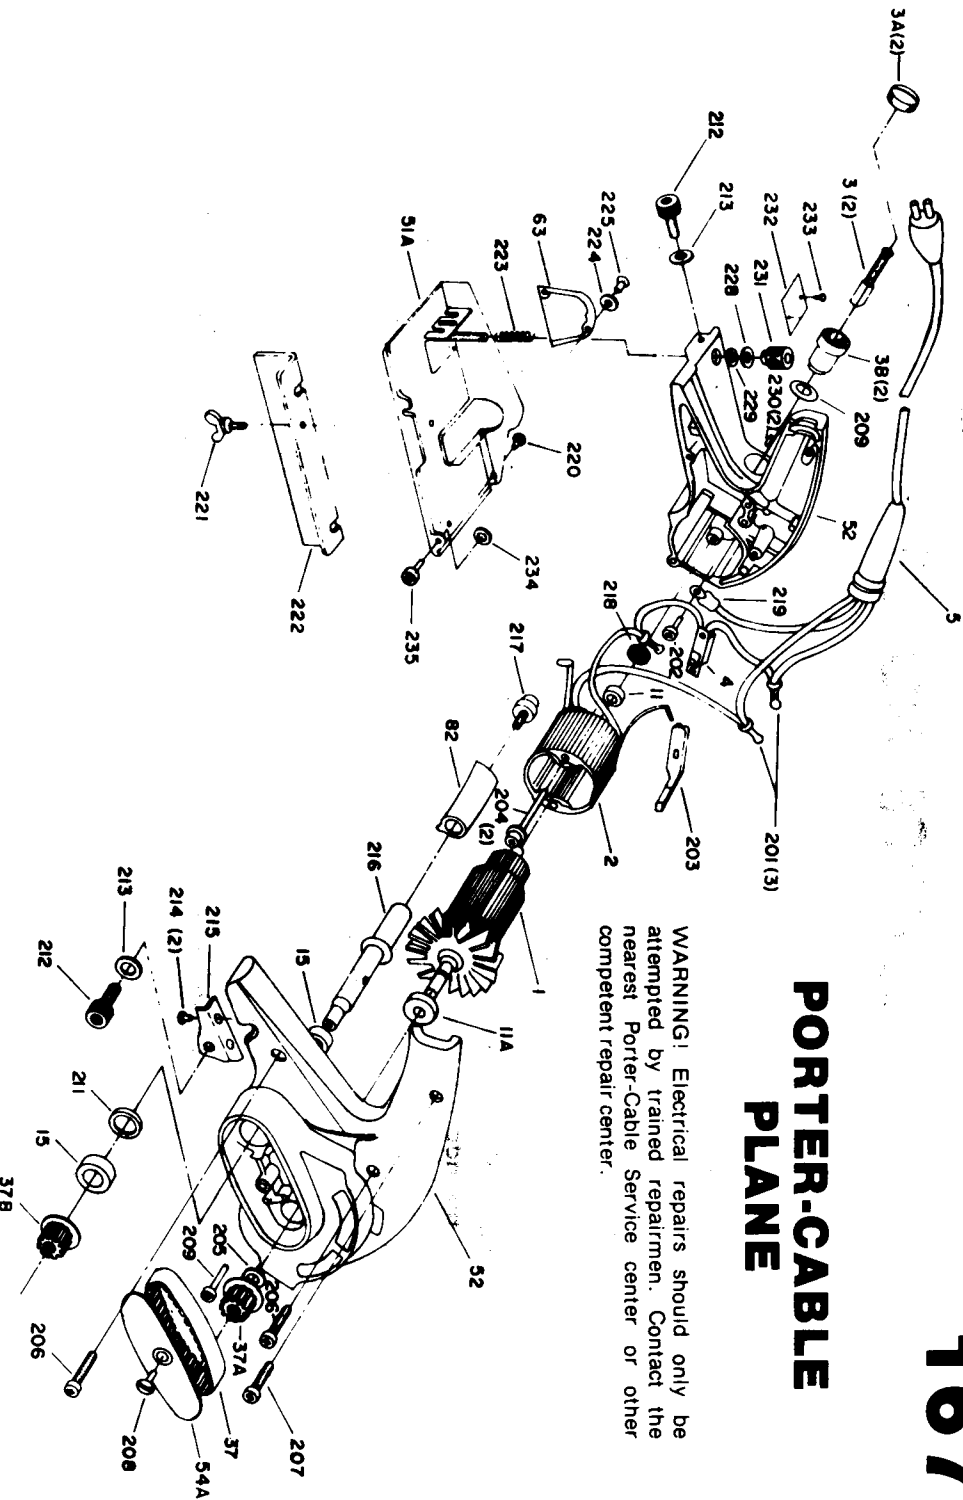

PORTER-CABLE PLANE

WARNING! Electrical repairs should only be attempted by trained repairmen. Contact the nearest Porter-Cable Service center or other competent repair center.

Parts List for 167 Type 4

Item Number	Part Number	Description	Qty Required
1	000000-00	No Longer Available	1
2	000000-00	No Longer Available	1
2	000000-00	No Longer Available	1
3	N031653	BRUSH	2
3	823567	BRUSH CAP	2
3	823565	HOLDER	2
4	000000-00	No Longer Available	1
5	875863	CORD	1
5	000000-00	No Longer Available	1
11	838989	BEARING	1
11	838855SV	BEARING	1
15	838995SV	BALL BEARING	1
37	845516	BELT	1
37	810031	PULLEY	1
37	810030	PULLEY	1
51	845519	BASE BRACKET	1
52	000000-00	No Longer Available	1
54	000000-00	No Longer Available	1
63	838813	GUARD	1
201	682063	CONNECTOR VS	1
201	682063	CONNECTOR VS	1
202	844107	SCREW	10
203	000000-00	No Longer Available	1
204	000000-00	No Longer Available	1
205	000000-00	No Longer Available	1
206	000000-00	No Longer Available	10
207	801848	SCREW	10

Parts List for 167 Type 4

Item Number	Part Number	Description	Qty Required
208	849819	SCREW	10
209	802211	WASHER	2
210	802944	SCREW	10
211	839766	RING	1
212	000000-00	No Longer Available	10
213	801530	WASHER	10
214	852310	SCREW	1
215	842666	DEPTH ADJ BRKT	1
216	000000-00	No Longer Available	1
217	839062	SCREW	10
218	801761	OILER	1
219	849314	TERM	1
220	802289	SCREW	1
221	839845	SCREW	10
223	845536	SPRING	1
224	000000-00	No Longer Available	1
225	873982	SCREW	1
228	802318	WASHER	10
229	839944	WASHER	10
230	802200	SCREW	2
231	838849	KNOB	1
233	000000-00	No Longer Available	1
234	000000-00	No Longer Available	1
235	802944	SCREW	10
856	865643	SCREW	10
856	802905	ALLEN WRENCH	1
856	803106	LEAD	1

Parts List for 167 Type 4

Item Number	Part Number	Description	Qty Required
856	855628	LEAD	1
856	810716	RELIEVER	1