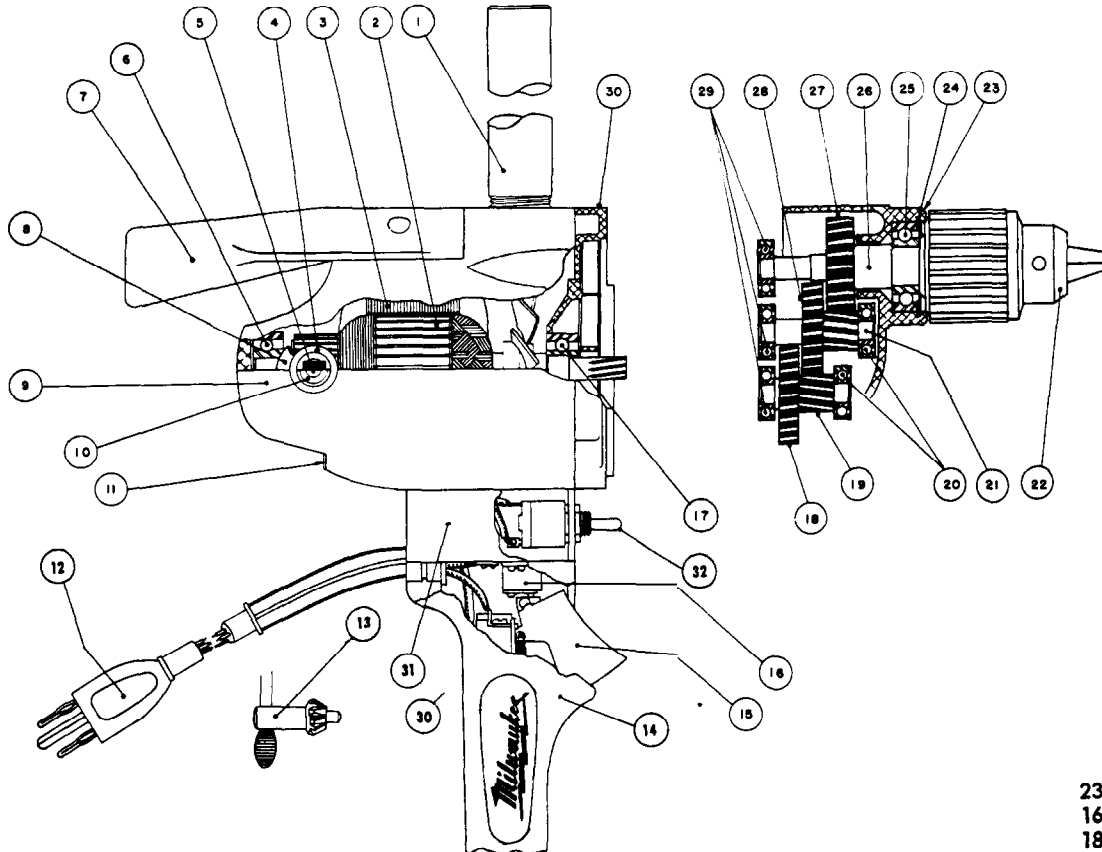

SERVICE PARTS LIST

BUL. 54-10-2022

1/2" ELECTRIC DRILL

REVISED BUL 6142-3 DATE FEB. '68

Catalog No. 1650-1

Starting Serial No. 142-3450

WIRING INSTR.

Both Model and Serial No. must be furnished to obtain correct parts.

230V Motor
16-66-1011 Armature
18-66-1000 Field

ILLUSTRATED PARTS

FIG.	PART NO.	DESCRIPTION OF PART
1	43-62-0230	Pipe Handle
2	16-62-1011	Armature Assembly
3	18-62-1001	Field Assembly
4	22-22-0120	Brush Holder Assembly
5	22-18-0170	Carbon Brush Assembly
6	02-04-0970	Ball Bearing
7	28-44-7041	Spade Handle
8	23-86-0130	Brush Holder Washer
9	28-50-4644	Drill Body
10	23-44-0065	Brush Retaining Screw
11	44-66-0140	Air Intake Cover Plate
12	22-64-0170	Cord Set (3 wire - 3 prong plug)
13	48-66-3280	Chuck Key
14	28-44-9121	Switch Handle
15	23-66-0190	Switch
16	42-36-0180	Switch Bracket

FIG.	PART NO.	DESCRIPTION OF PART
17	02-04-1070	Ball Bearing
18	32-42-1221	1st Intermediate Gear
19	36-66-2201	1st Intermediate Pinion Shaft
(2) 20	02-04-0820	Ball Bearing
(2) 21	36-66-2251	2nd Inter. Pinion Shaft
22	48-66-1380	Chuck (5/8-16) (See Price Sheet)
23	28-14-0762	Gear Case
(2) 24	34-80-2500	Spindle Ball Brg. Retaining Ring
25	02-04-1650	Ball Bearing
(2) 26	38-50-2651	Spindle
27	32-75-1661	Spindle Gear
28	32-44-1161	2nd Intermediate Gear
29	02-04-0820	Ball Bearing
30	28-28-0701	Diaphragm
31	28-50-7081	Rev. Switch Housing
32	23-66-0198	Reverse Switch

MISCELLANEOUS PARTS NOT SHOWN

PART NO.	DESCRIPTION OF PART
42-70-0060	Spade Handle Key Clip
12-98-3725	Name Plate
06-42-2000	Spindle Woodruff Key
06-42-0800	Int. Shaft Woodruff Key
06-81-7100	10-24x1-3/16" Fil. Hd. Sems Gear Case Scs.
06-81-7200	10-24x1-7/16" Fil. Hd. Sems Gear Case Scs. (top)
06-81-6700	8-32x1-7/8" Fil. Hd. Field Screws
06-81-1550	12-24x1-3/4" Fil. Hd. Switch Handle Screws
06-81-7500	12-24x5/8" Fil. Hd. Sems Spade Handle Scs.
48-03-0010	Attach. Plug Adapter