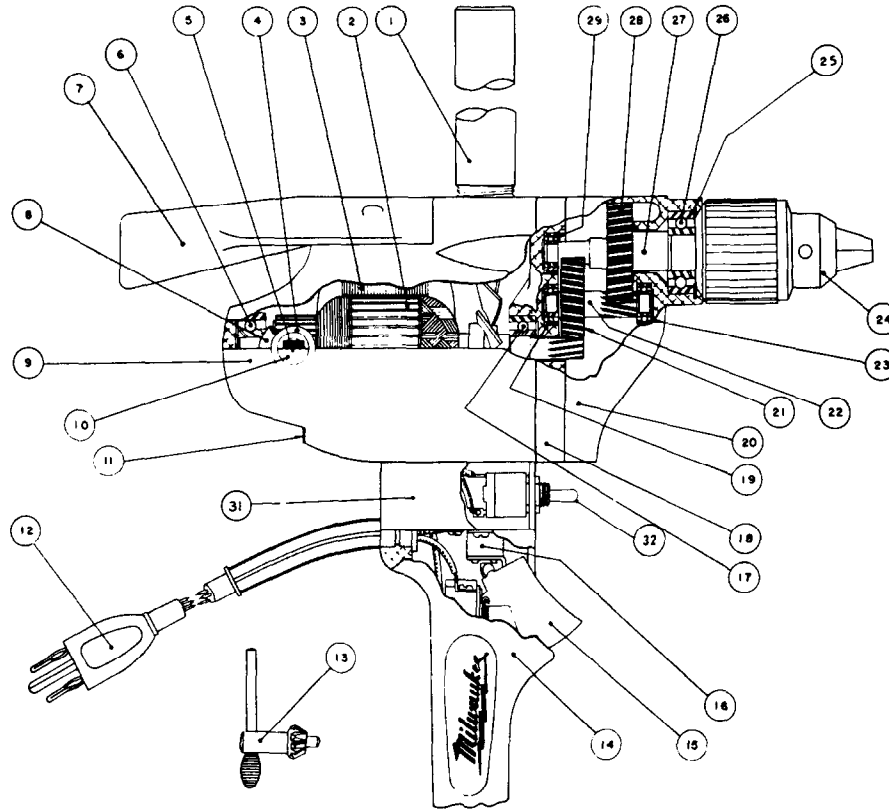

# SERVICE PARTS LIST

**BUL.54-10-0541**

**1/2" ELECTRIC DRILL**

REVISED BUL 6343-2 DATE Feb. '68

**Catalog No. 1620-1**

Starting Serial No. **343-2011**

WIRING INSTR. **58-01-0530**

Both Model and Serial No. must be furnished to obtain correct parts.

**ILLUSTRATED PARTS**

FIG.	PART NO.	DESCRIPTION OF PART	NO.REQ.	FIG.	PART NO.	DESCRIPTION OF PART
	1	43-62-0230 Pipe Handle		17	02-04-1070	Ball Bearing
★	2	16-62-1140 Armature Assembly		18	28-28-0621	Diaphragm
★	3	18-62-1110 Field Assembly		19	02-04-0820	Ball Bearing
	4	22-22-0120 Brush Holder Assembly	(2)	20	28-14-0721	Gear Case
	5	22-18-0170 Carbon Brush Assembly	(2)	21	32-40-1261	Intermediate Gear
	6	02-04-0970 Ball Bearing		22	36-66-3101	Intermediate Shaft
	7	28-44-7041 Spade Handle		23	02-04-0820	Ball Bearing
	8	23-86-0130 Brush Holder Washer	(2)	24	48-66-1380	Chuck (5/8 - 16 Thread)
	9	28-50-4644 Body		25	34-80-2500	Spindle Ball Brg. Ret. Ring
	10	23-44-0065 Brush Retaining Screw	(2)	26	02-04-1650	Ball Bearing
	11	44-66-0140 Air Intake Cover Plate		27	38-50-2651	Spindle
	12	22-64-0170 Cord Set (3 Wire - 3 Prong Plug)		28	32-75-2101	Spindle Gear
	13	48-66-3280 Chuck Key		29	02-04-0820	Ball Bearing
	14	28-44-9121 Switch Handle		31	28-50-7081	Reverse Switch Housing
★	15	23-66-0190 Switch		32	23-66-0198	Reverse Switch
	16	42-36-0180 Switch Bracket				