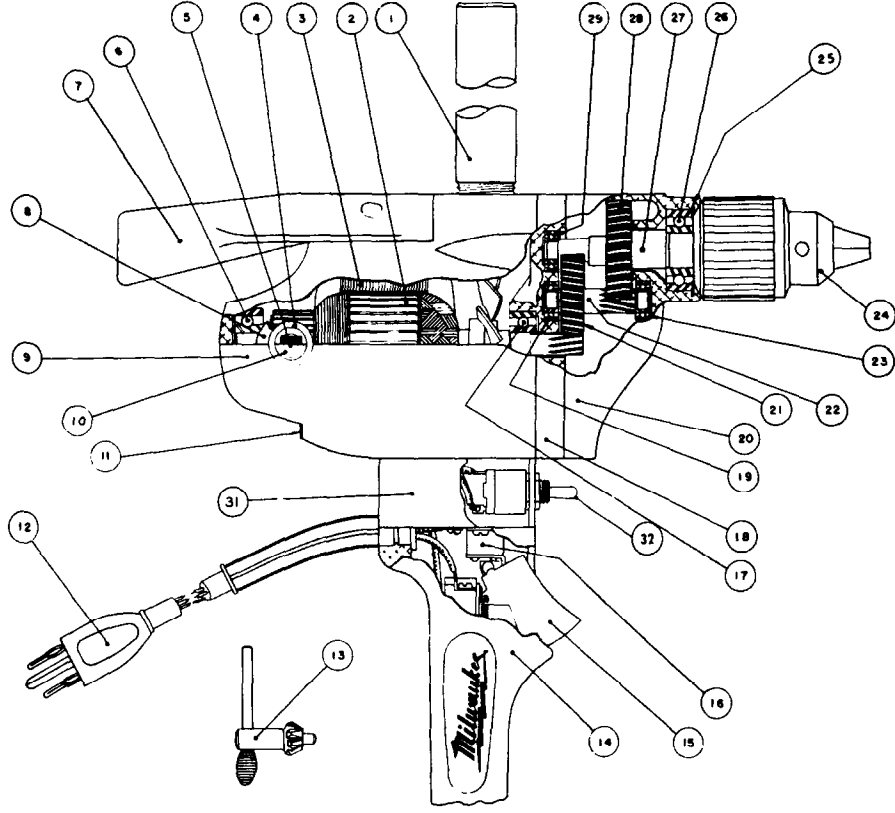

# SERVICE PARTS LIST

**BUL.54-10-0523**

## 1/2" ELECTRIC DRILL

REVISED BUL 6109-4      DATE Feb. '68

**Catalog No. 1600-1**

Starting Serial No. **109-9140**

WIRING INSTR. **58-01-0530**

Both Model and Serial No. must be furnished to obtain correct parts.

FIG.	PART NO.	DESCRIPTION OF PART
1	43-62-0230	Pipe Handle
★ 2	16-62-1140	Armature Assembly
★ 3	18-62-1110	Field Assembly
4	22-22-0120	Brush Holder Assembly
5	22-18-0170	Carbon Brush Assembly
6	02-04-0970	Ball Bearing
7	28-44-7041	Spade Handle
8	23-86-0130	Brush Holder Washer
9	28-50-4644	Body
10	23-44-0065	Brush Retaining Screw
11	44-66-0140	Air Intake Cover Plate
12	22-64-0170	Cord Set (3 Wire - 3 Prong Plug)
13	48-66-3280	Chuck Key
14	28-44-9121	Switch Handle
15	23-66-0190	Switch
16	42-36-0180	Switch Bracket

ILLUSTRATED PARTS NO. REQ.	FIG.	PART NO.	DESCRIPTION OF PART
		17	02-04-1070 Ball Bearing
		18	28-28-0621 Diaphragm
		19	02-04-0820 Ball Bearing
(2)		20	28-14-0721 Gear Case
(2)		21	32-40-1261 Intermediate Gear
		22	36-66-2051 Intermediate Shaft
		23	02-04-0820 Ball Bearing
(2)		24	48-66-1380 Chuck (5/8 - 16 Thread)
		25	34-80-2500 Spindle Ball Brg. Ret. Ring
(2)		26	02-04-1650 Ball Bearing
		27	38-50-2651 Spindle
		28	32-75-1621 Spindle Gear
		29	02-04-0820 Ball Bearing
		31	28-50-7081 Reverse Switch Housing
		32	23-66-0198 Reverse Switch