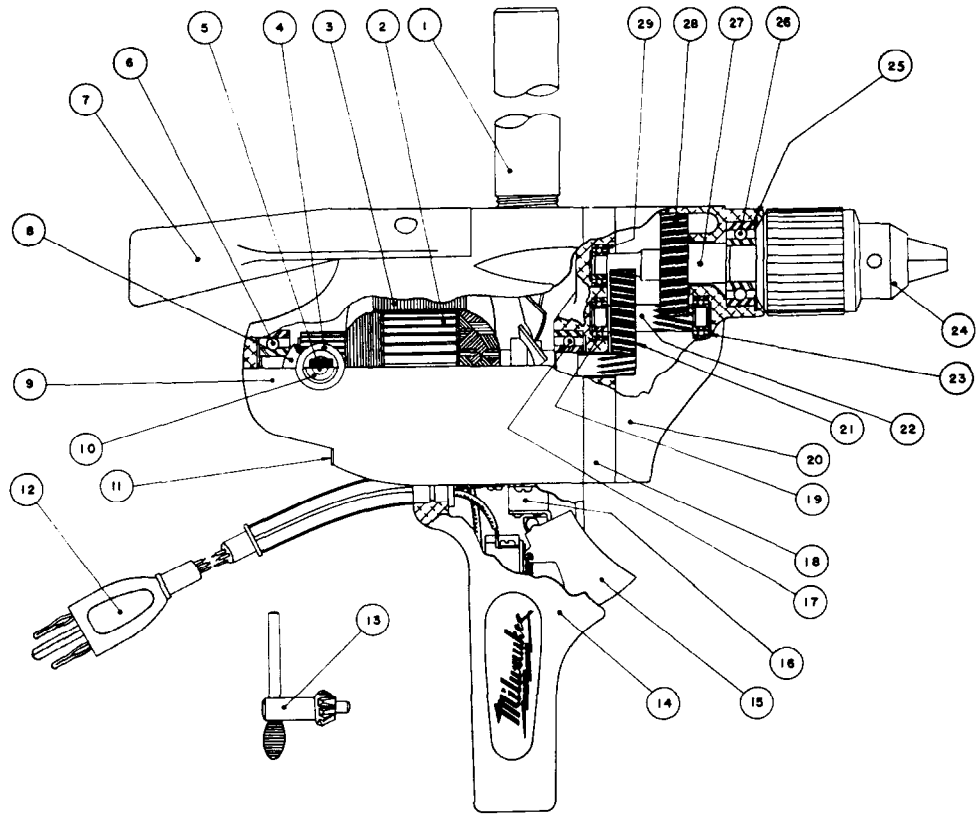

SERVICE PARTS LIST

BUL.54-10-0502

1/2" ELECTRIC DRILL

REVISED BUL 6108-3 DATE Feb. '68

Catalog No. 1600

Starting Serial No. **108-19380**

WIRING INSTR. **58-01-0500**

Both Model and Serial No. must be furnished to obtain correct parts.

ILLUSTRATED PARTS

230V Motor
16-66-1000 Armature
18-66-1000 Field

FIG.	PART NO.	DESCRIPTION OF PART	FIG.	PART NO.	DESCRIPTION OF PART	
1	43-62-0230	Pipe Handle	16	42-36-0180	Switch Bracket	
2	16-62-1000	Armature Assembly	17	02-04-1070	Ball Bearing	
3	18-62-1000	Field Assembly	18	28-28-0621	Diaphragm	
4	22-22-0120	Brush Holder Assembly	19	02-04-0820	Ball Bearing	
5	22-18-0170	Carbon Brush Assembly	(2)	20	28-14-0721	Gear Case
6	02-04-0970	Ball Bearing	21	32-40-1261	Intermediate Gear	
7	28-44-7041	Spade Handle	22	36-66-2051	Intermediate Shaft	
8	23-86-0130	Brush Holder Washer	(2)	23	02-04-0820	Ball Bearing
★ 9	28-50-4644	Body	(2)	24	48-66-1280	Chuck (1/2-20 Thread)
10	23-44-0065	Brush Retaining Screw	(2)	25	34-80-2500	Spindle Ball Bearing Retaining Ring
11	44-66-0140	Air Intake Cover Plate	26	02-04-1560	Ball Bearing	
12	22-64-0170	Cord Set (3 wire - 3 Prong Plug)	27	38-50-2601	Spindle	
13	48-66-3280	Chuck Key	28	32-75-1621	Spindle Gear	
14	28-44-9121	Switch Handle	29	02-04-0820	Ball Bearing	
† 15	23-66-0190	Switch	30	23-16-0050	Switch Cover Insulator	