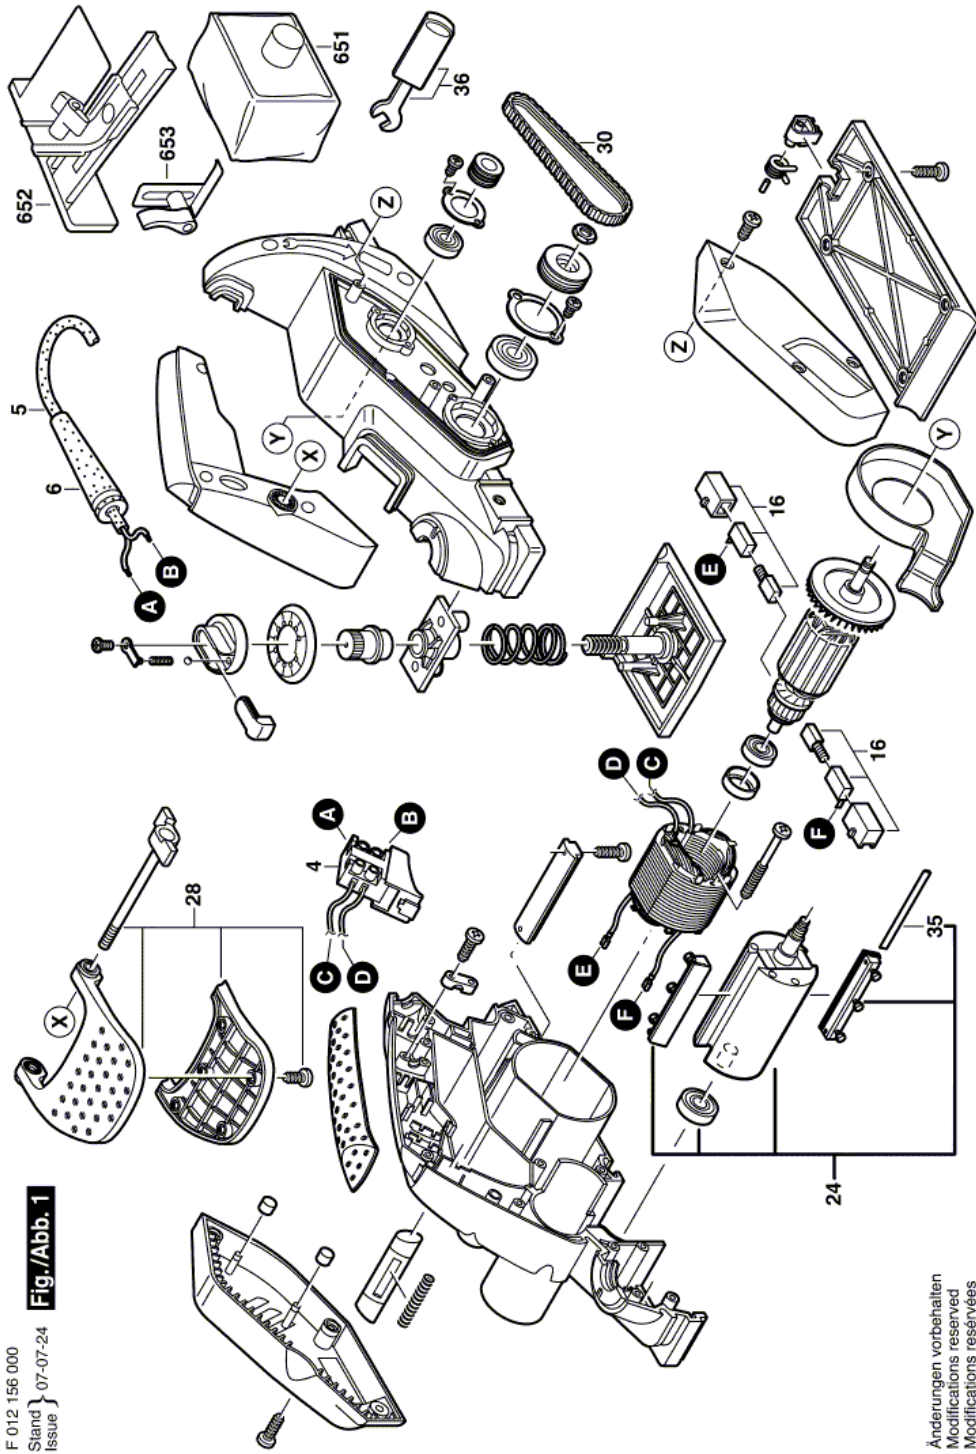

Planer/Power tool - F 012 156 000 - 1560

www.powertools-aftersaleservice.com

BOSCH

Item	Part Number	Description	Illustration	Price	Quantity	Price Group
4	2 610 394 612	On-Off Switch		1	-,-	1 21
5	3 604 460 555	Power supply cord USA/CDN 2,15m 2 x 0,82mm SJ 18/2		1	-,-	1 24
6	2 610 394 613	Grommet		1	-,-	1 11
16	2 610 394 616	Carbon-Brush Set		1	-,-	1 21
24	2 610 394 622	Planer Head		1	-,-	1 32
28	2 610 394 627	Auxiliary Handle		1	-,-	1 21
30	2 610 394 629	Toothed Belt		1	-,-	1 20
35	2 610 394 635	Set of knives		1	-,-	1 26
36	2 610 394 636	Key		1	-,-	1 15
651	2 610 936 722	Dust Bag		1	-,-	1 -
652	2 610 936 723	Guide		1	-,-	1 -
653	2 610 936 724	Depth-Gauge		1	-,-	1 -

Illustration - Type E

Information subject to change without further notice.