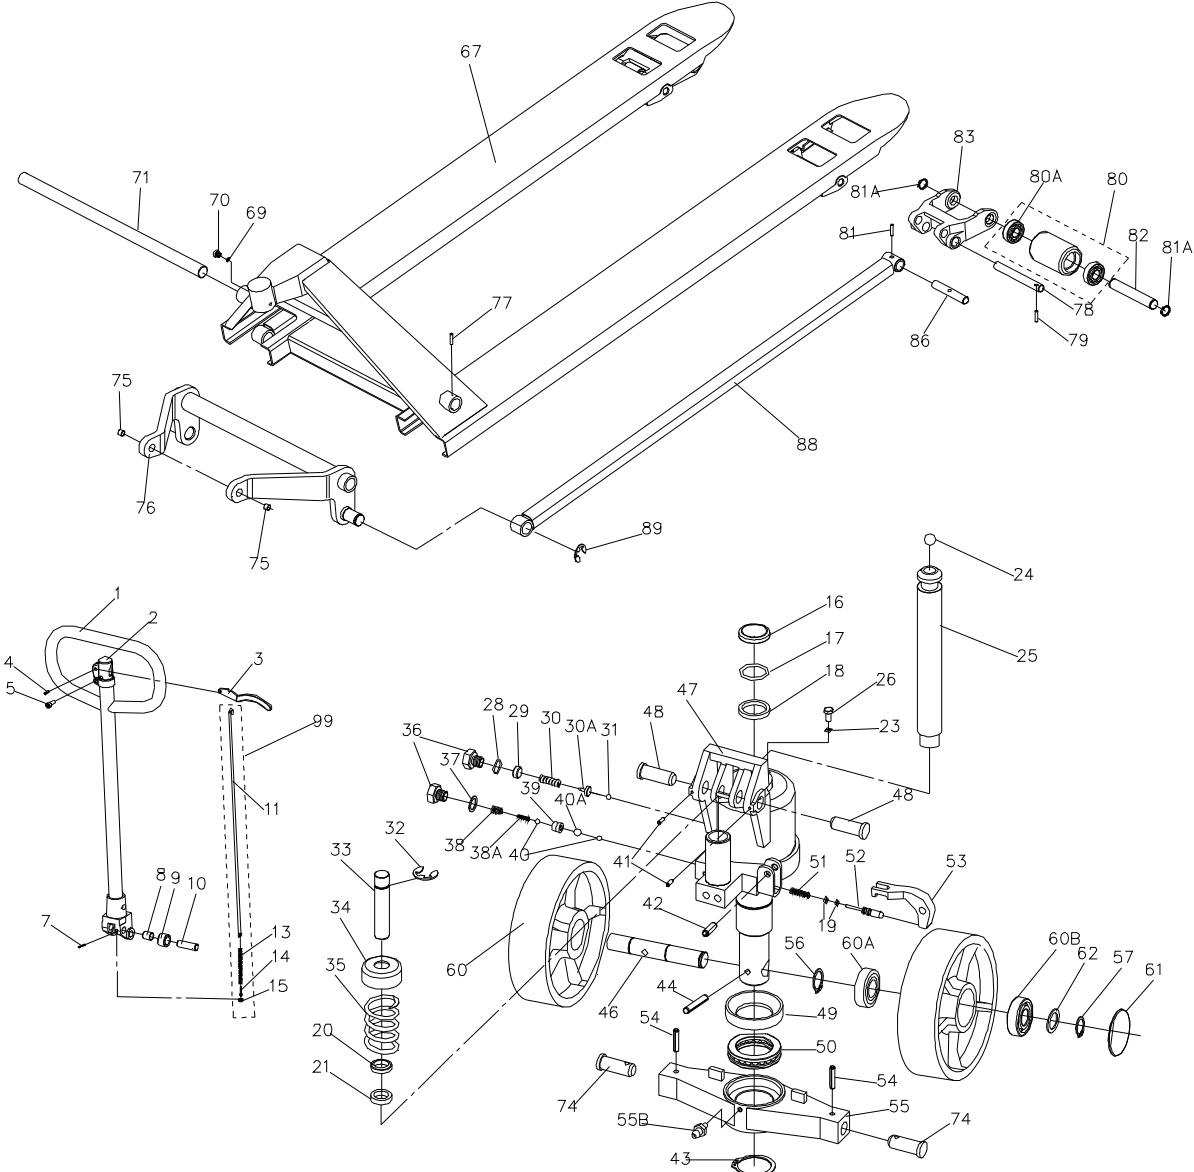

10.1.1 PTJ-Series Pallet Trucks – Exploded View

10.1.2 PTJ-Series Pallet Trucks – Parts List

| Index No | Part No | Description | Size | Qty |
|----------|--------------|---|--------------|-----|
| 1 | PT2748A-001A | Handle | | 1 |
| 2 | PT2748A-002A | Handle Cap | | 1 |
| 3 | PT2748A-003A | Lever | | 1 |
| 4 | PT2748A-004 | Spring Pin | 5x16mm | 1 |
| 5 | PT2748A-005 | Bolt | M8x20 | 1 |
| 7 | PT2748A-007 | Spring Pin | 3x28mm | 1 |
| 8 | PT2748A-008 | Oil Lite Bushing | | 1 |
| 9 | PT2748A-009 | Roller | | 1 |
| 10 | PT2748A-010 | Roller Pin | | 1 |
| 11 | PT2748A-011 | Release Rod | | 1 |
| 13 | PT2748A-013 | Chain | | 1 |
| 14 | PT2748A-014 | Anchor Bolt | | 1 |
| 15 | PT2748A-015 | V-Nut | M8 | 1 |
| 16 | PT2748J-101B | Dust Seal * | | 1 |
| 17 | PT2748J-101B | O-Ring * | 29.8x3.5mm | 1 |
| 18 | PT2748J-101B | U-Packing * | 30x38x6mm | 1 |
| 19 | PT2748J-101B | O-Ring * | 4.8x1.9mm | 2 |
| 20 | PT2748J-101B | Dust Seal * | | 1 |
| 21 | PT2748J-101B | U-Packing * | 18x26x5 | 1 |
| 23 | PT2748J-101B | O-Ring * | 6x1.9mm | 1 |
| 24 | SB-14MM | Steel Ball | 14mm | 1 |
| 25 | PT2748J-025 | Ram Piston | | 1 |
| 26 | PT2748A-026 | Oil Plug | | 1 |
| 28 | PT2748J-101B | O-Ring * | 11.6x2.4mm | 1 |
| 29 | PT2748A-029 | Release Screw | | 1 |
| 30 | PT2748A-030 | Spring | 10x2.3x27mm | 1 |
| 30A | PT2748A-30A | Valve | | 1 |
| 31 | SB-6MM | Steel Ball | 6mm | 1 |
| 32 | PT2748A-032 | E-Ring | 15mm | 1 |
| 33 | PT2748L-033 | Plunger Piston | | 1 |
| 34 | PT2748A-034 | Spring Cap | | 1 |
| 35 | PT2748A-035A | Spring | 38x5x121mm | 1 |
| 36 | PT2748A-036 | Release Plug | | 2 |
| 37 | PT2748A-037 | Washer | 20mm | 1 |
| 38 | PT2748A-038 | Spring | 8x1.5x12.8mm | 1 |
| 38A | PT2748A-038A | Spring | 4.8x0.7x15mm | 1 |
| 39 | PT2748A-039 | Valve Housing | | 1 |
| 40 | SB-6MM | Steel Ball | 6mm | 2 |
| 40A | SB-9MM | Steel Ball | 9mm | 1 |
| 41 | PT2748A-041 | Spring Pin | 3x28mm | 2 |
| 42 | PT2748A-042 | Spring Pin | 8x25mm | 1 |
| 43 | PT2748A-043 | Snap Ring | 44mm | 1 |
| 44 | PT2748A-044 | Spring Pin | 8x45mm | 1 |
| 46 | PT2748A-046A | Wheel Shaft (<i>all models except PT-1636J</i>) | | 1 |
| | PT1636J-046A | Wheel Shaft (<i>PT-1636J only</i>) | | 1 |
| 47 | PT2748J-109A | Pump Housing Assembly (<i>all models</i>) | | 1 |
| 48 | PT2748A-048 | Handle Pin | | 2 |
| 49 | PT2748A-049 | Bearing Base | | 1 |
| 50 | BB-51109 | Ball Bearing | 51109 | 1 |
| 51 | PT2748A-051 | Spring | 6.3x1.2x25mm | 1 |
| 52 | PT2748A-052 | Release Nozzle | | 1 |
| 53 | PT2748A-053A | Cam | | 1 |