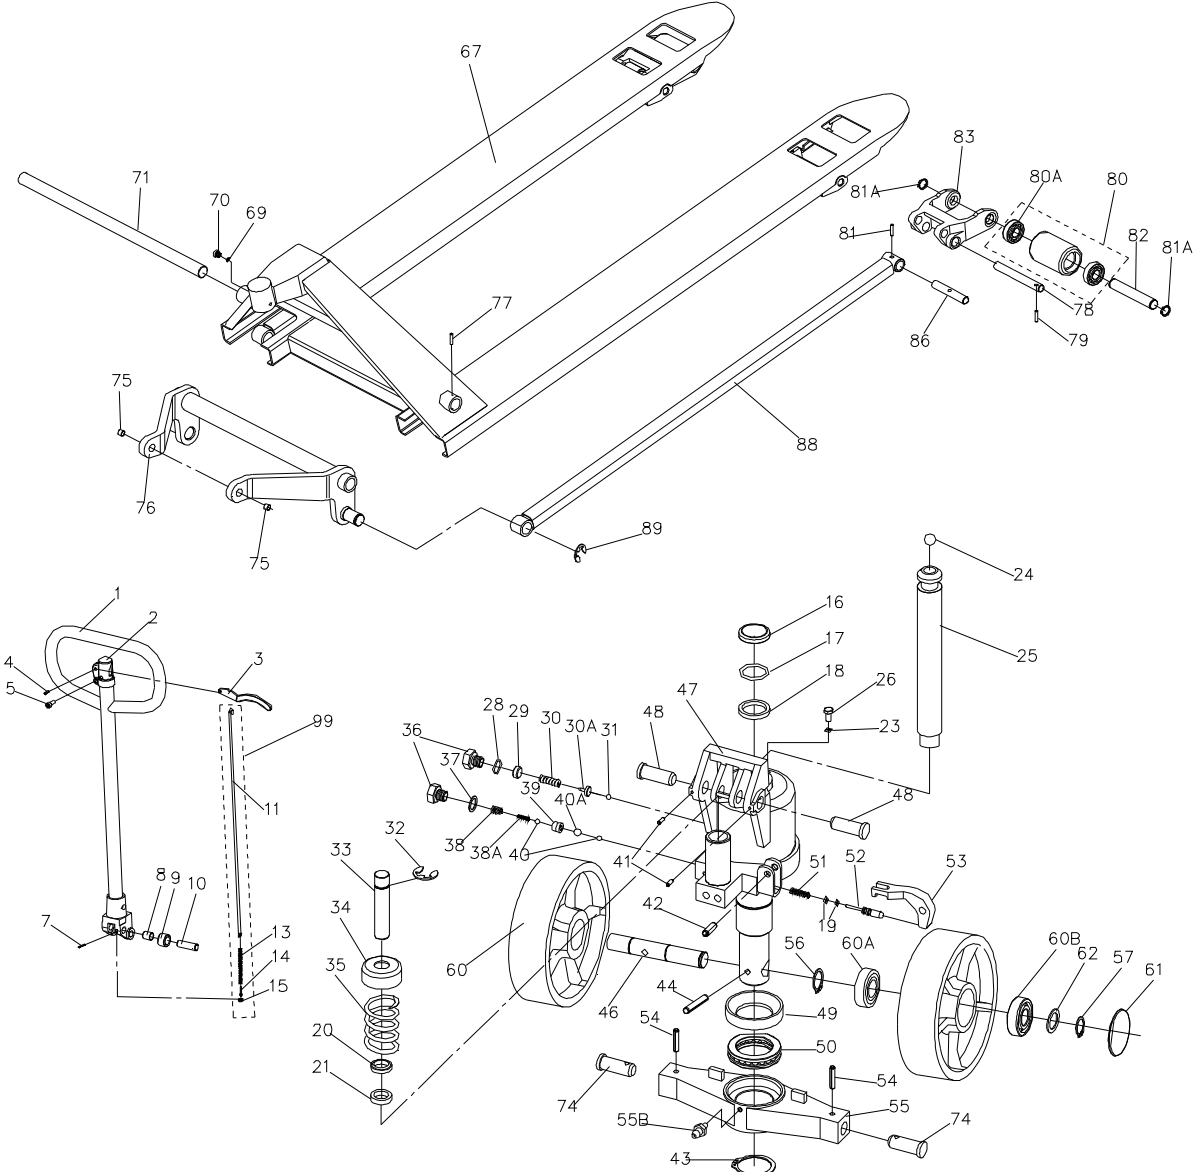

10.1.1 PTJ-Series Pallet Trucks – Exploded View

10.1.2 PTJ-Series Pallet Trucks – Parts List

Index No	Part No	Description	Size	Qty
1	PT2748A-001A	Handle		1
2	PT2748A-002A	Handle Cap		1
3	PT2748A-003A	Lever		1
4	PT2748A-004	Spring Pin	5x16mm	1
5	PT2748A-005	Bolt	M8x20	1
7	PT2748A-007	Spring Pin	3x28mm	1
8	PT2748A-008	Oil Lite Bushing		1
9	PT2748A-009	Roller		1
10	PT2748A-010	Roller Pin		1
11	PT2748A-011	Release Rod		1
13	PT2748A-013	Chain		1
14	PT2748A-014	Anchor Bolt		1
15	PT2748A-015	V-Nut	M8	1
16	PT2748J-101B	Dust Seal *		1
17	PT2748J-101B	O-Ring *	29.8x3.5mm	1
18	PT2748J-101B	U-Packing *	30x38x6mm	1
19	PT2748J-101B	O-Ring *	4.8x1.9mm	2
20	PT2748J-101B	Dust Seal *		1
21	PT2748J-101B	U-Packing *	18x26x5	1
23	PT2748J-101B	O-Ring *	6x1.9mm	1
24	SB-14MM	Steel Ball	14mm	1
25	PT2748J-025	Ram Piston		1
26	PT2748A-026	Oil Plug		1
28	PT2748J-101B	O-Ring *	11.6x2.4mm	1
29	PT2748A-029	Release Screw		1
30	PT2748A-030	Spring	10x2.3x27mm	1
30A	PT2748A-30A	Valve		1
31	SB-6MM	Steel Ball	6mm	1
32	PT2748A-032	E-Ring	15mm	1
33	PT2748L-033	Plunger Piston		1
34	PT2748A-034	Spring Cap		1
35	PT2748A-035A	Spring	38x5x121mm	1
36	PT2748A-036	Release Plug		2
37	PT2748A-037	Washer	20mm	1
38	PT2748A-038	Spring	8x1.5x12.8mm	1
38A	PT2748A-038A	Spring	4.8x0.7x15mm	1
39	PT2748A-039	Valve Housing		1
40	SB-6MM	Steel Ball	6mm	2
40A	SB-9MM	Steel Ball	9mm	1
41	PT2748A-041	Spring Pin	3x28mm	2
42	PT2748A-042	Spring Pin	8x25mm	1
43	PT2748A-043	Snap Ring	44mm	1
44	PT2748A-044	Spring Pin	8x45mm	1
46	PT2748A-046A	Wheel Shaft (<i>all models except PT-1636J</i>)		1
	PT1636J-046A	Wheel Shaft (<i>PT-1636J only</i>)		1
47	PT2748J-109A	Pump Housing Assembly (<i>all models</i>)		1
48	PT2748A-048	Handle Pin		2
49	PT2748A-049	Bearing Base		1
50	BB-51109	Ball Bearing	51109	1
51	PT2748A-051	Spring	6.3x1.2x25mm	1
52	PT2748A-052	Release Nozzle		1
53	PT2748A-053A	Cam		1