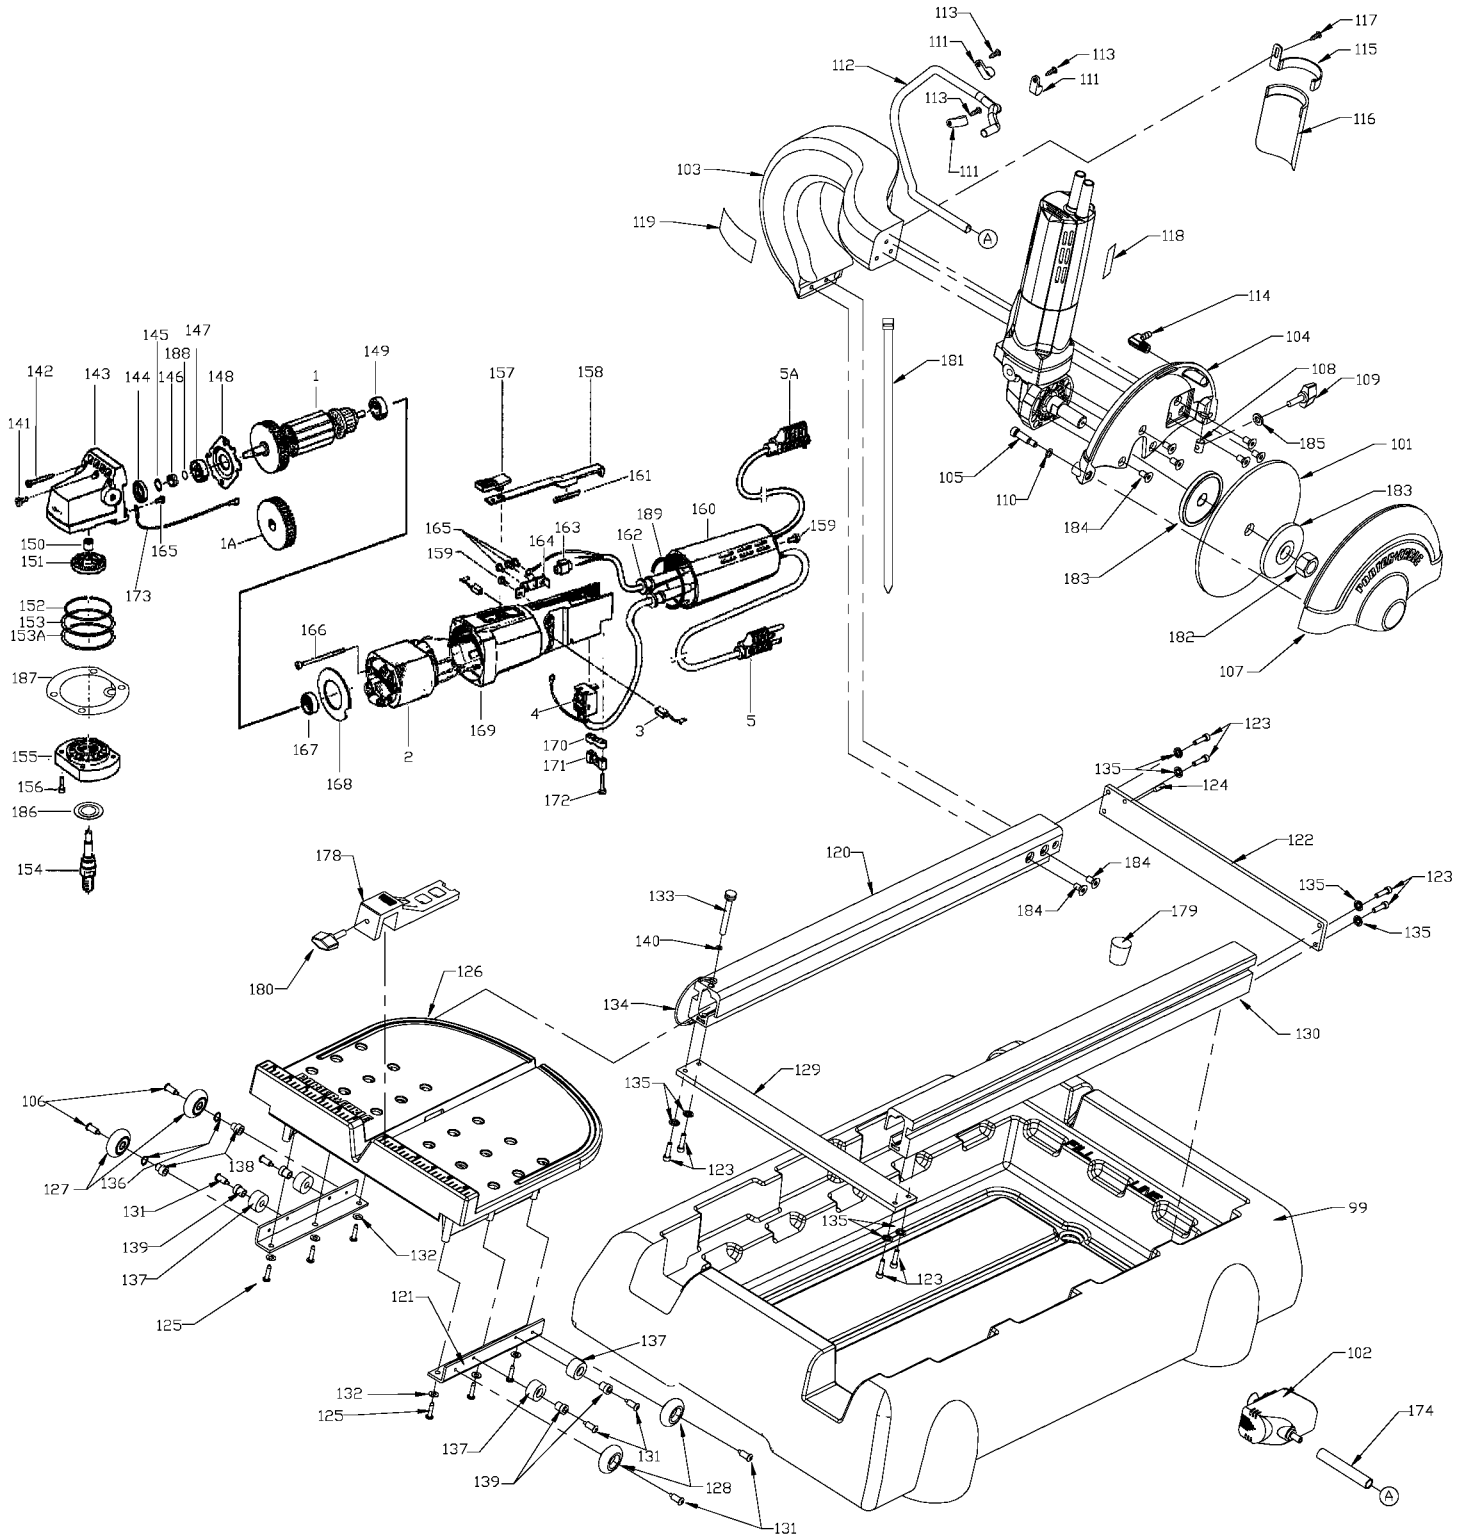

PORTER-CABLE TILE SAW

WARNING: Electrical repairs should only be attempted by trained repairmen. Contact the nearest Porter-Cable Service Center or other competent repair center.

1500

Parts List for 1500 Type 1

Item Number	Part Number	Description	Qty Required
1	270830	ARMATURE	1
1	270830	ARMATURE	1
1	253963	MOTOR FAN	1
2	282669	FIELD	1
2	301051	FIELD	1
3	211605	BRUSH	2
4	195774	SWITCH PUSH BUTTON	1
5	283975	MALE CORD	1
5	284009	FEMALE CORD	1
99	895729	TUB	1
101	000000-00	No Longer Available	1
102	895764	PUMP	1
103	000000-00	No Longer Available	1
104	895750	BACK PLATE	1
105	895751	PIVOT BOLT	1
106	000000-00	No Longer Available	10
106	901401	SCREW	10
107	895755	FRONT GUARD	1
108	895756	PIVOT ROD CLAMP	1
109	895734	KNOB	1
110	879716	O RING	10
111	619683-00	CLAMP	1
112	895765	HOSE	1
113	882187	SCREW	10
114	000000-00	No Longer Available	1
115	897287	SPLASH HOOD ARM	1
116	000000-00	No Longer Available	1