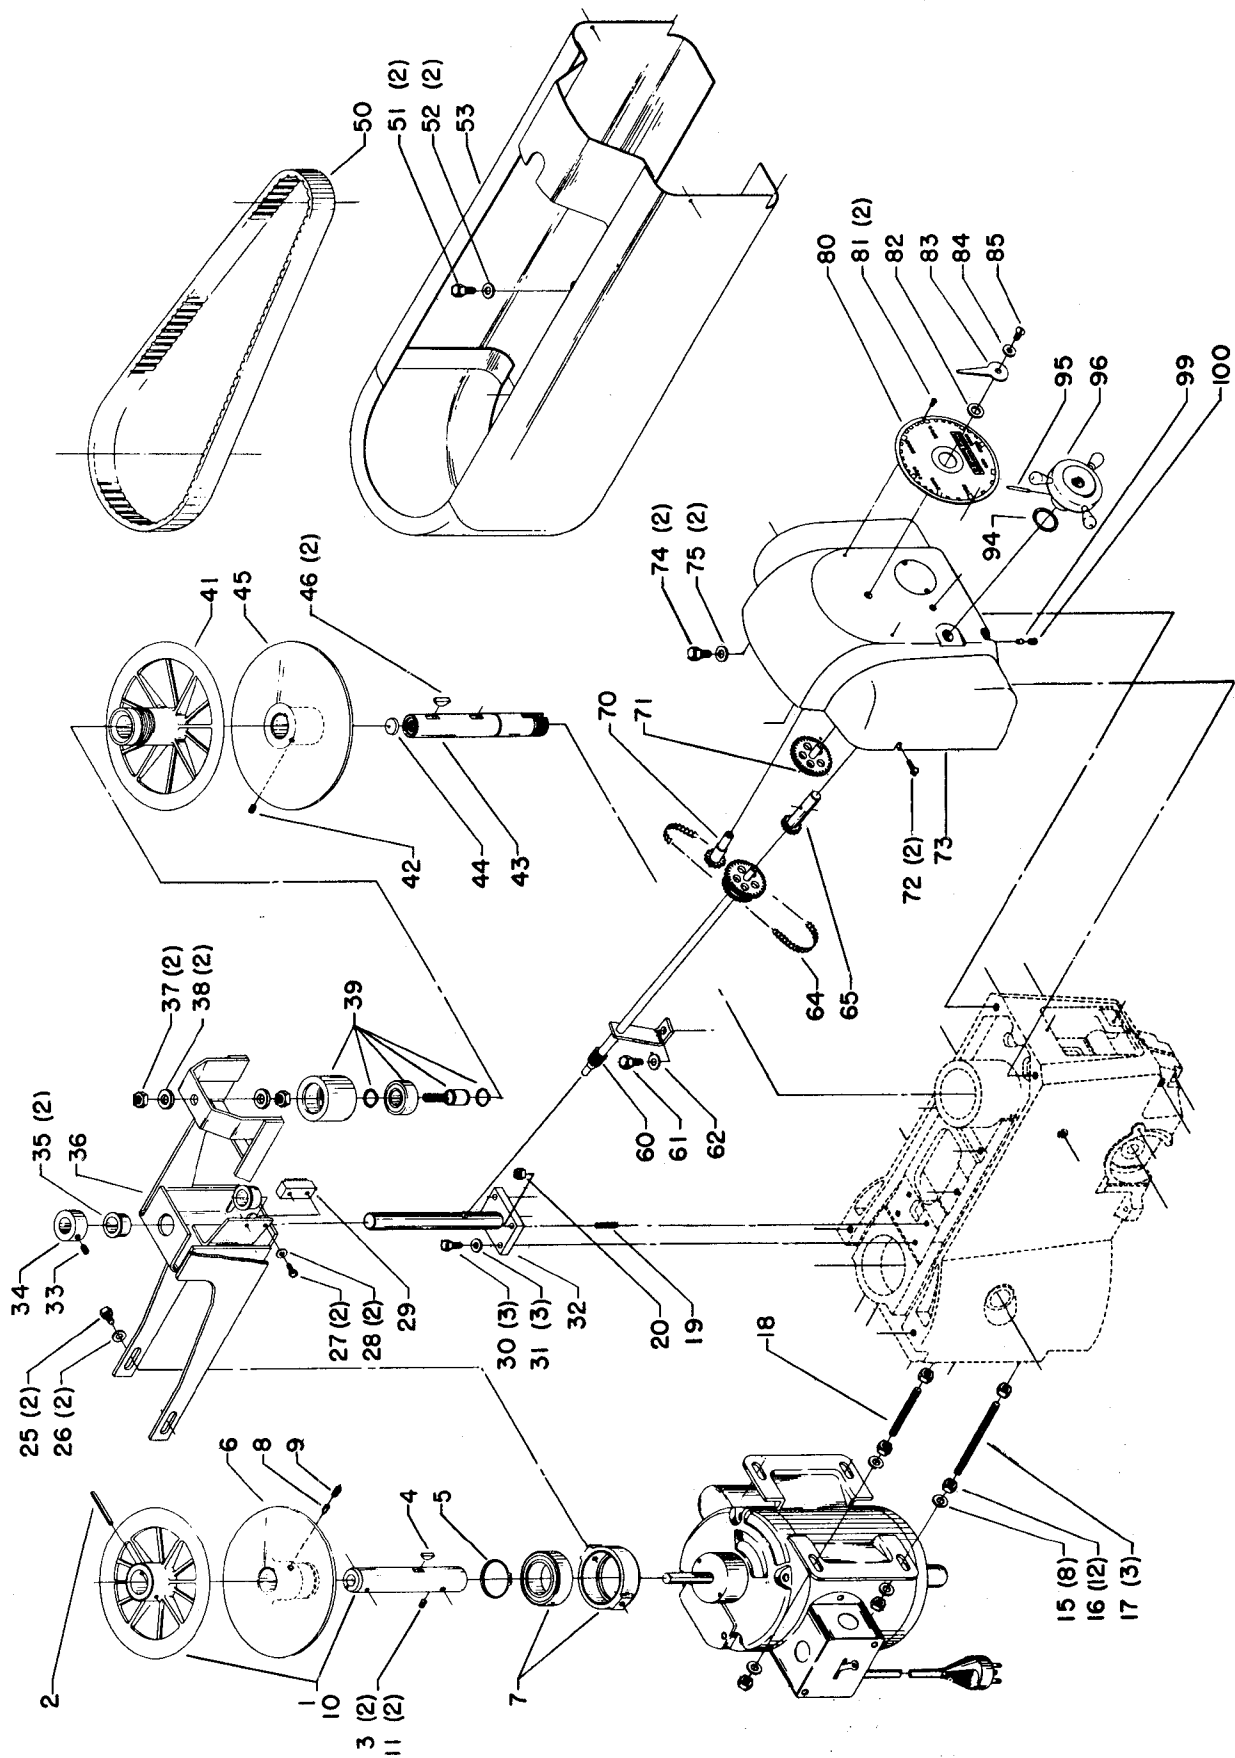

STABILIZER CONTROL

Parts List for 15-460 Type 1

Item Number	Part Number	Description	Qty Required
1	000000-00	No Longer Available	1
2	000000-00	No Longer Available	1
3	491950-00	SET SCREW	2
4	000000-00	No Longer Available	1
5	000000-00	No Longer Available	1
6	000000-00	No Longer Available	1
7	000000-00	No Longer Available	1
8	000000-00	No Longer Available	1
9	901041909415	HD SET SCR	1
10	000000-00	No Longer Available	1
11	901041506227	SET SCREW	2
15	904010101620S	WASHER	8
16	902010205435S	JAM NUT	12
17	000000-00	No Longer Available	1
18	000000-00	No Longer Available	1
19	901041500296	SET SCREW	1
20	489026-00	HEX NUT	1
25	901020100514	MACHINE SCREW	2
26	904010101614S	STEEL WASHER	2
27	000000-00	No Longer Available	1
28	904010101619	STEEL WASHER	2
29	000000-00	No Longer Available	1
30	901010600611S	CAP SCREW	3
31	904010101614S	STEEL WASHER	3
32	000000-00	No Longer Available	1
33	491950-00	SET SCREW	1
34	000000-00	No Longer Available	1

Parts List for 15-460 Type 1

Item Number	Part Number	Description	Qty Required
81	901061317359	SELF TAP SCREW	2
82	000000-00	No Longer Available	1
83	000000-00	No Longer Available	1
84	904010101614S	STEEL WASHER	1
85	901020100514	MACHINE SCREW	1
94	000000-00	No Longer Available	1
95	000000-00	No Longer Available	1
96	000000-00	No Longer Available	1
99	000000-00	No Longer Available	1
100	491950-00	SET SCREW	1
110	000000-00	No Longer Available	1
111	000000-00	No Longer Available	1
112	000000-00	No Longer Available	1
113	000000-00	No Longer Available	1
114	000000-00	No Longer Available	1
120	000000-00	No Longer Available	1
121	000000-00	No Longer Available	1
122	901010600618	CAP SCREW	1
123	000000-00	No Longer Available	1
124	402040725002	SCALE	1
125	901061317359	SELF TAP SCREW	2
126	931049913461	CLAMP NUT	1
127	904100313893	WASHER	1
128	000000-00	No Longer Available	1
129	000000-00	No Longer Available	1
130	904010101636S	WASHER	1
131	000000-00	No Longer Available	1