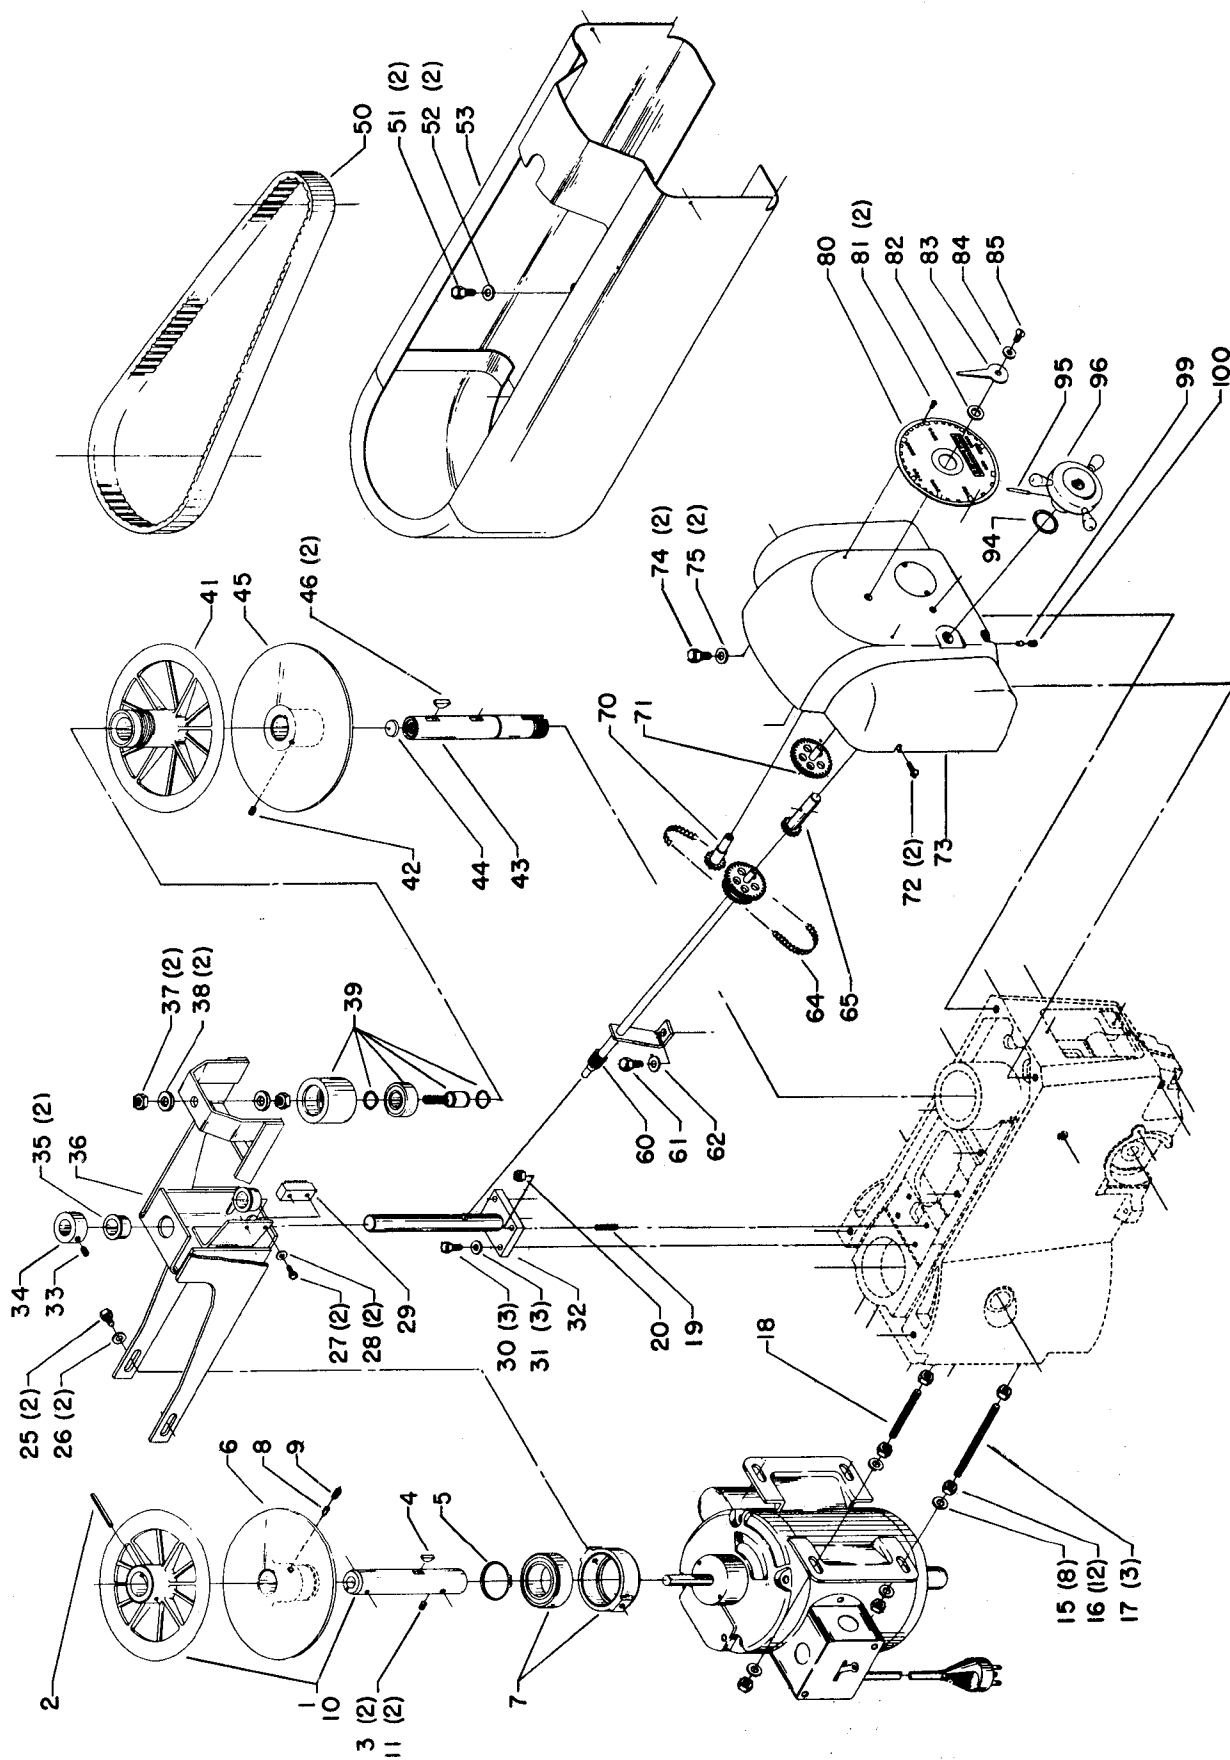

STABILIZER CONTROL

Parts List for 15-445 Type 1

Item Number	Part Number	Description	Qty Required
1	000000-00	No Longer Available	1
2	000000-00	No Longer Available	1
3	491950-00	SET SCREW	2
4	000000-00	No Longer Available	1
5	000000-00	No Longer Available	1
6	000000-00	No Longer Available	1
7	000000-00	No Longer Available	1
8	000000-00	No Longer Available	1
9	901041909415	HD SET SCR	1
10	000000-00	No Longer Available	1
11	901041506227	SET SCREW	2
15	904010101620S	WASHER	8
16	902010205435S	JAM NUT	12
17	000000-00	No Longer Available	1
18	000000-00	No Longer Available	1
19	901041500296	SET SCREW	1
20	489026-00	HEX NUT	1
25	901020100514	MACHINE SCREW	2
26	904010101614S	STEEL WASHER	2
27	000000-00	No Longer Available	1
28	904010101619	STEEL WASHER	2
29	000000-00	No Longer Available	1
30	901010600611S	CAP SCREW	3
31	904010101614S	STEEL WASHER	3
32	000000-00	No Longer Available	1
33	491950-00	SET SCREW	1
34	000000-00	No Longer Available	1

Parts List for 15-445 Type 1

Item Number	Part Number	Description	Qty Required
81	901061317359	SELF TAP SCREW	2
82	000000-00	No Longer Available	1
83	000000-00	No Longer Available	1
84	904010101614S	STEEL WASHER	1
85	901020100514	MACHINE SCREW	1
94	000000-00	No Longer Available	1
95	000000-00	No Longer Available	1
96	000000-00	No Longer Available	1
99	000000-00	No Longer Available	1
100	491950-00	SET SCREW	1
110	000000-00	No Longer Available	1
111	000000-00	No Longer Available	1
112	000000-00	No Longer Available	1
113	000000-00	No Longer Available	1
114	000000-00	No Longer Available	1
120	000000-00	No Longer Available	1
121	000000-00	No Longer Available	1
122	901010600618	CAP SCREW	1
123	000000-00	No Longer Available	1
124	402040725002	SCALE	1
125	901061317359	SELF TAP SCREW	2
126	931049913461	CLAMP NUT	1
127	904100313893	WASHER	1
128	000000-00	No Longer Available	1
129	000000-00	No Longer Available	1
130	904010101636S	WASHER	1
131	000000-00	No Longer Available	1