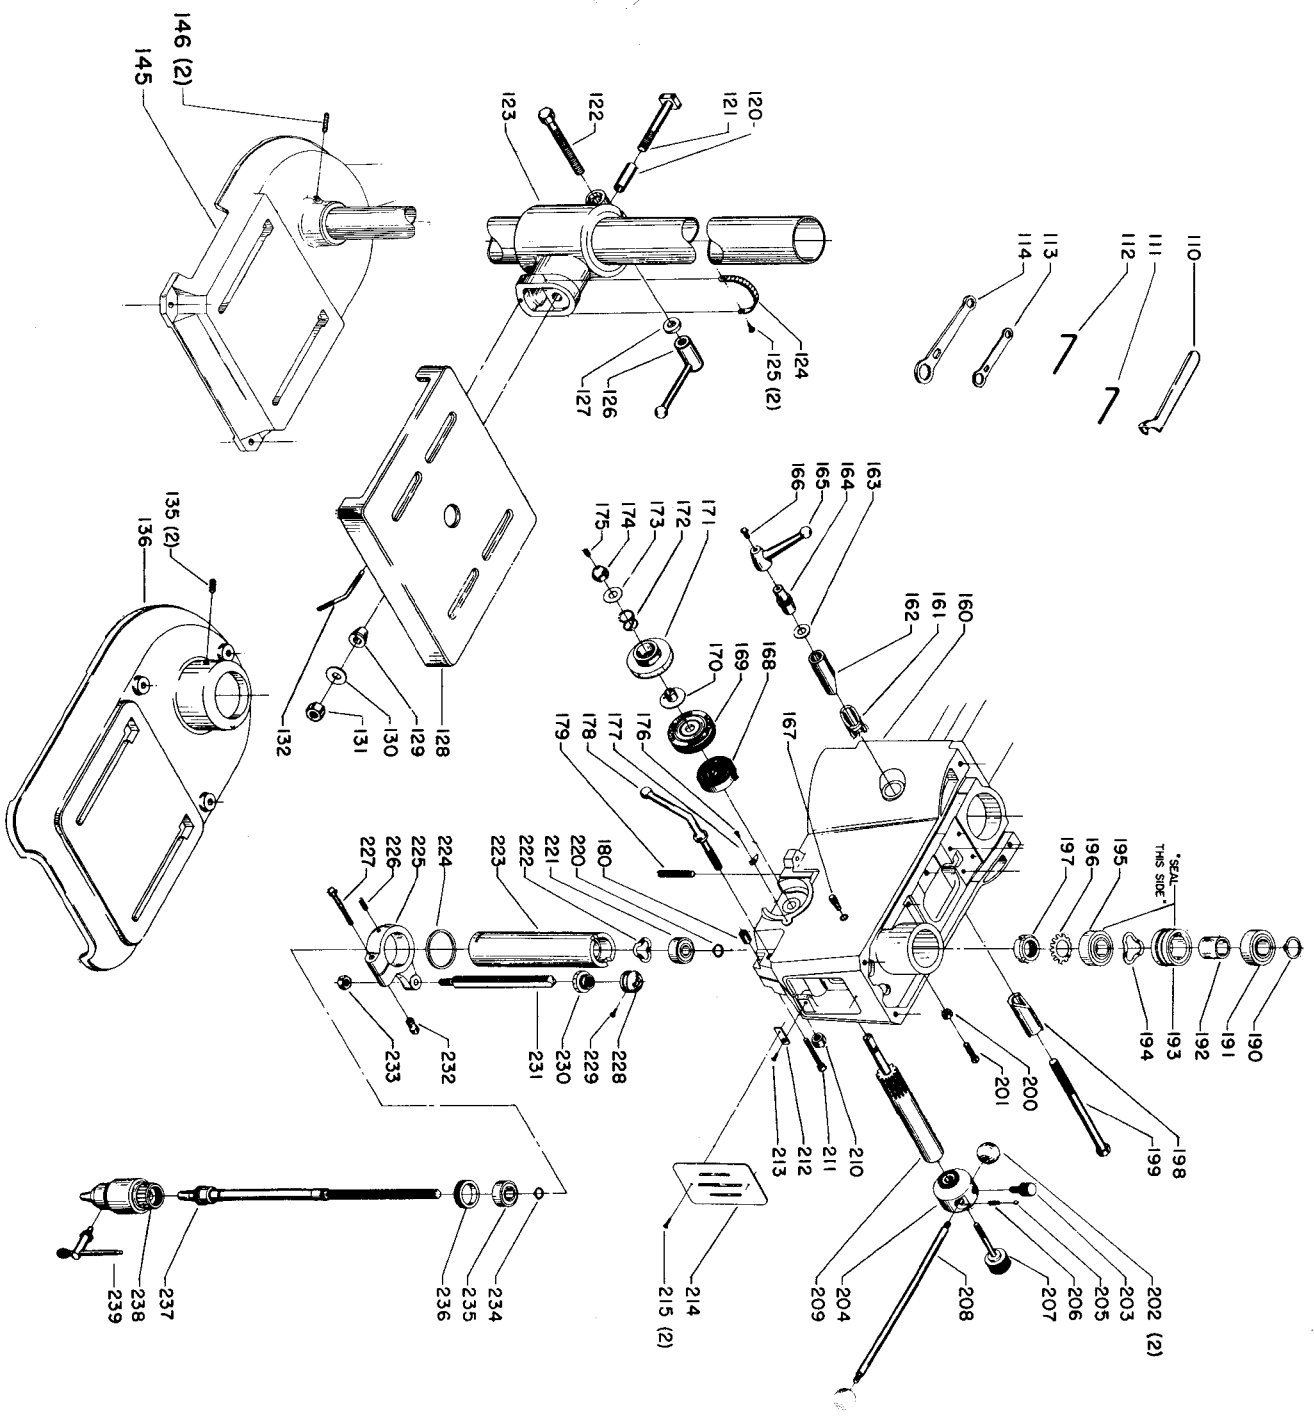

STABILIZER CONTROL

Parts List for 15-445 Type 1

Item Number	Part Number	Description	Qty Required
1	000000-00	No Longer Available	1
2	000000-00	No Longer Available	1
3	491950-00	SET SCREW	2
4	000000-00	No Longer Available	1
5	000000-00	No Longer Available	1
6	000000-00	No Longer Available	1
7	000000-00	No Longer Available	1
8	000000-00	No Longer Available	1
9	901041909415	HD SET SCR	1
10	000000-00	No Longer Available	1
11	901041506227	SET SCREW	2
15	904010101620S	WASHER	8
16	902010205435S	JAM NUT	12
17	000000-00	No Longer Available	1
18	000000-00	No Longer Available	1
19	901041500296	SET SCREW	1
20	489026-00	HEX NUT	1
25	901020100514	MACHINE SCREW	2
26	904010101614S	STEEL WASHER	2
27	000000-00	No Longer Available	1
28	904010101619	STEEL WASHER	2
29	000000-00	No Longer Available	1
30	901010600611S	CAP SCREW	3
31	904010101614S	STEEL WASHER	3
32	000000-00	No Longer Available	1
33	491950-00	SET SCREW	1
34	000000-00	No Longer Available	1

Parts List for 15-445 Type 1

Item Number	Part Number	Description	Qty Required
81	901061317359	SELF TAP SCREW	2
82	000000-00	No Longer Available	1
83	000000-00	No Longer Available	1
84	904010101614S	STEEL WASHER	1
85	901020100514	MACHINE SCREW	1
94	000000-00	No Longer Available	1
95	000000-00	No Longer Available	1
96	000000-00	No Longer Available	1
99	000000-00	No Longer Available	1
100	491950-00	SET SCREW	1
110	000000-00	No Longer Available	1
111	000000-00	No Longer Available	1
112	000000-00	No Longer Available	1
113	000000-00	No Longer Available	1
114	000000-00	No Longer Available	1
120	000000-00	No Longer Available	1
121	000000-00	No Longer Available	1
122	901010600618	CAP SCREW	1
123	000000-00	No Longer Available	1
124	402040725002	SCALE	1
125	901061317359	SELF TAP SCREW	2
126	931049913461	CLAMP NUT	1
127	904100313893	WASHER	1
128	000000-00	No Longer Available	1
129	000000-00	No Longer Available	1
130	904010101636S	WASHER	1
131	000000-00	No Longer Available	1