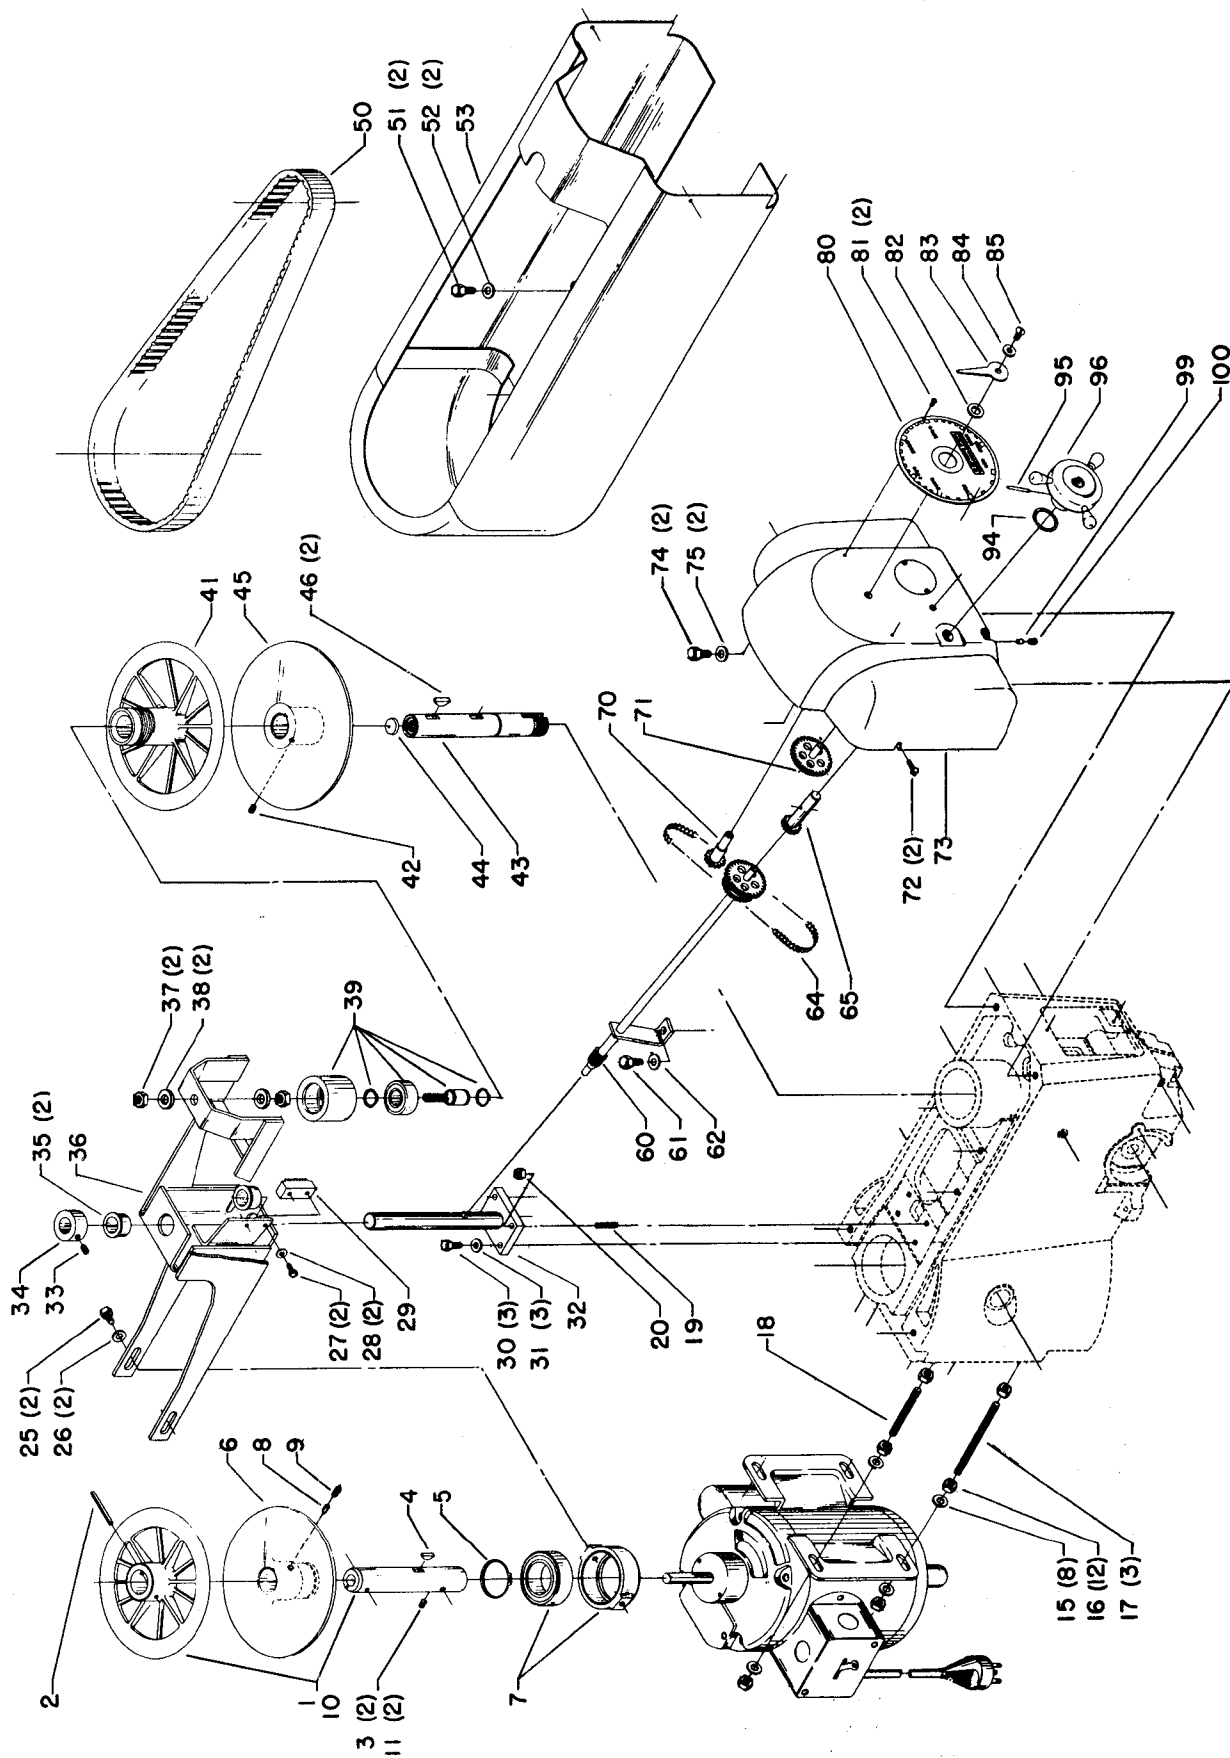

STABILIZER CONTROL

Parts List for 15-347 Type 1

Item Number	Part Number	Description	Qty Required
1	000000-00	No Longer Available	1
2	000000-00	No Longer Available	1
3	491950-00	SET SCREW	2
4	000000-00	No Longer Available	1
5	000000-00	No Longer Available	1
6	000000-00	No Longer Available	1
7	000000-00	No Longer Available	1
8	000000-00	No Longer Available	1
9	901041909415	HD SET SCR	1
10	000000-00	No Longer Available	1
11	901041506227	SET SCREW	2
15	904010101620S	WASHER	8
16	902010205435S	JAM NUT	12
17	000000-00	No Longer Available	1
18	000000-00	No Longer Available	1
19	901041500296	SET SCREW	1
20	489026-00	HEX NUT	1
25	901020100514	MACHINE SCREW	2
26	904010101614S	STEEL WASHER	2
27	000000-00	No Longer Available	1
28	904010101619	STEEL WASHER	2
29	000000-00	No Longer Available	1
30	901010600611S	CAP SCREW	3
31	904010101614S	STEEL WASHER	3
32	000000-00	No Longer Available	1
33	491950-00	SET SCREW	1
34	000000-00	No Longer Available	1

Parts List for 15-347 Type 1

Item Number	Part Number	Description	Qty Required
81	901061317359	SELF TAP SCREW	2
82	000000-00	No Longer Available	1
83	000000-00	No Longer Available	1
84	904010101614S	STEEL WASHER	1
85	901020100514	MACHINE SCREW	1
94	000000-00	No Longer Available	1
95	000000-00	No Longer Available	1
96	000000-00	No Longer Available	1
99	000000-00	No Longer Available	1
100	491950-00	SET SCREW	1
110	000000-00	No Longer Available	1
111	000000-00	No Longer Available	1
112	000000-00	No Longer Available	1
113	000000-00	No Longer Available	1
114	000000-00	No Longer Available	1
120	000000-00	No Longer Available	1
121	000000-00	No Longer Available	1
122	901010600618	CAP SCREW	1
123	000000-00	No Longer Available	1
124	402040725002	SCALE	1
125	901061317359	SELF TAP SCREW	2
126	931049913461	CLAMP NUT	1
127	904100313893	WASHER	1
128	000000-00	No Longer Available	1
129	000000-00	No Longer Available	1
130	904010101636S	WASHER	1
131	000000-00	No Longer Available	1